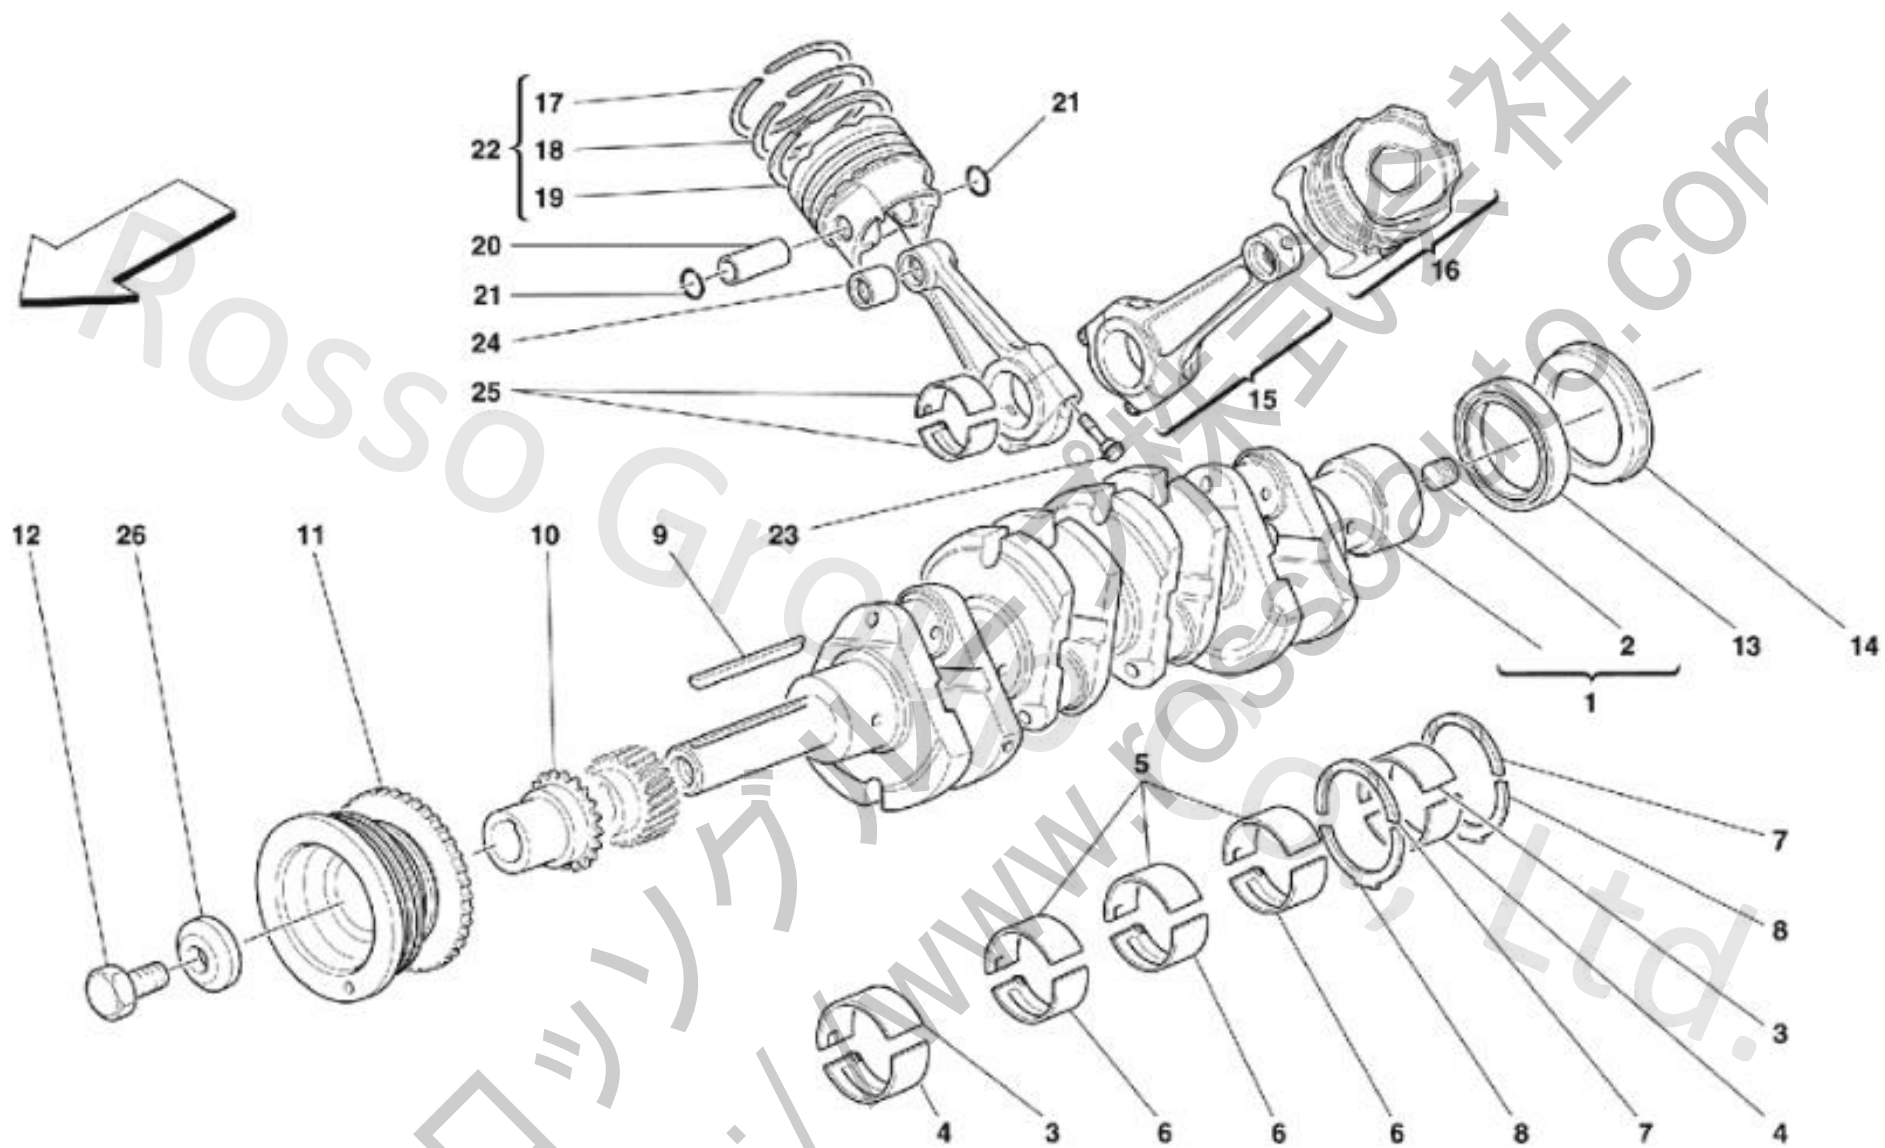

002 Crankshaft, Conrods ...

002 Crankshaft, Conrods ...

No.	Part No.	Name	Qty
0	170930	HALF-BEARINGS COMPLETE SERIES	1
0	170929	HALF-BEARINGS COMPLETE SERIES	1
0	204886	HALF-BEARINGS COMPLETE SERIES - STANDARD SIZE	1
1	155119	CRANKSHAFT	1
2	10268450	THREADED PLUG	1
2	163528	THREADED PLUG	1
3	164098	FRONT AND REAR UPPER HALF BEARING	2
3	164947	FRONT AND REAR UPPER HALF BEARING	2
3	164946	FRONT AND REAR UPPER HALF BEARING	2
4	164953	FRONT AND REAR LOWER HALF BEARING	2
4	164954	FRONT AND REAR LOWER HALF BEARING	2
4	164100	FRONT AND REAR LOWER HALF BEARING	2
5	164957	UPPER INTEMEDIATE HALF BEARING	3
5	164101	UPPER INTERMEDIATE HALF	3
5	164956	UPPER INTERMEDIATE HALF BEARING	3
6	164099	INTERMEDIATE LOWER HALF BEARING	3
6	164950	INTERMEDIATE LOWER HALF BEARING	3
6	164951	INTERMEDIATE LOWER HALF BEARING	3
7	164113	UPPER SHIM	2
7	164111	UPPER SHIM	2
7	164112	UPPER SHIM	2
8	164108	LOWER SHIM	2
8	164109	LOWER SHIM	2
8	164110	LOWER SHIM	2
9	151289	KEY	1
10	146911	OIL PUMP CONTROL GEAR	1
11	164564	PULLEY WITH TOOTHED WHEEL	1
12	138793	SCREW	1
13	183581	SEAL RING	1
14	183581	SEAL RING	1
14	174249	SEAL RING	1
14	183581	SEAL RING	1
15	155562	COMPLETE CONNECTING ROD AND CAP	8
16	159141/G	PISTON WITH RINGS	8
16	159141/R	PISTON WITH RINGS	8
16	159141	PISTON WITH RINGS	8
17	160813	AC S30L RING (1ST GROOVE)	8
18	164026	AC SEAL RING (2ND GROOVE)	8
19	132959	ROF OIL SCRAPING RING (3RD GROOVE)	8

002 Crankshaft, Conrods ...

20	154717 PIN	8
21	166901 STOP RING	16
22	164026 PISTONS RINGS SET	8
23	158186 CONNECTING ROD TIGHTENING SCREW	16
24	174701 BUSHING	8
25	166565 CONNECTING ROD HALF BEARING	16
25	166564 CONNECTING ROD HALF BEARING	16
25	202389 CONNECTING ROD HALF BEARING	16
26	138792 WASHER	1