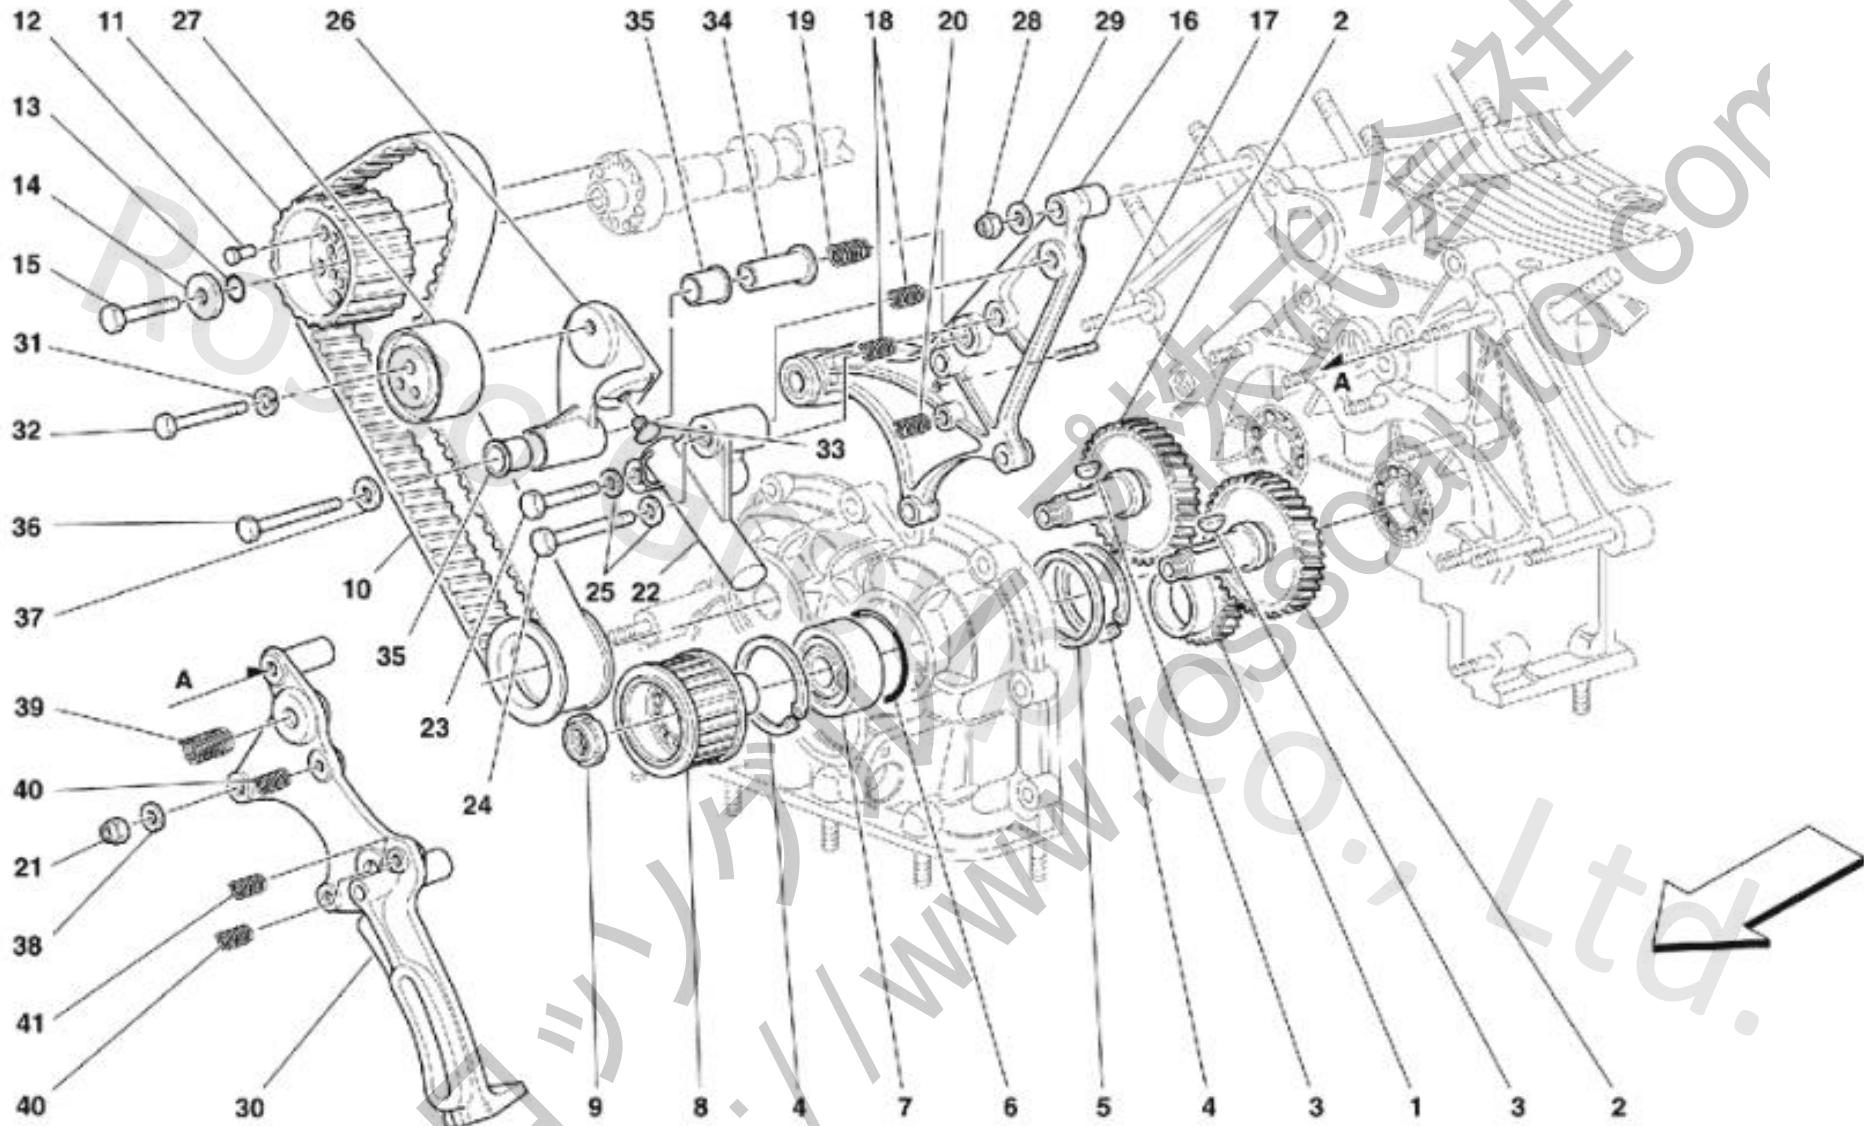

## 006 Timing - Controls

No.	Part No.	Name	Qty
1	163949	DRIVING GEAR	1
2	163950	DRIVEN GEAR	2
3	10206320	DISC KEY	2
4	11060576	SEEGER RING	4
5	133377	WASHER	2
6	136140	O.R. GASKET	2
7	170787	BEARING	2
7	170787	BEARING	2
8	154238	DRIVING PULLEY	2
9	104919	RING NUT	2
10	184986	TIMING CONTROL BELT	2
10	184986G	TIMING CONTROL BELT OEM	2
11	157705	DRIVEN PULLEY	4
12	106203	CENTERING DOWEL	4
13	114808	O.R. GASKET	4
14	117274	WASHER	4
15	146540	SCREW	4
16	157393	GENERATOR SUPPORT UPPER COMPLETE BRACKET	1
17	11499924	STUD	1
18	13525870	THREADED INSERT	2
19	13526170	THREADED INSERT	1
20	13525570	THREADED INSERT	1
21	104030	NUT	3
22	157356	HYDRAULIC TIGHTENER	2
23	125506	SCREW	2
24	16044234	SCREW	2
25	12601374	WASHER	4
26	70000973	BELT TIGHTENER SUPPORT	2
27	167464	COMPLETE BELT TIGHTENING PULLEY	2
27	PT355	COMPLETE BELT TIGHTENING PULLEY	2
28	101139	NUT	2
29	12601374	WASHER	2
30	162947	COMPRESSOR SUPPORT COMPLETE BRACKET	1
30	178256	COMPRESSOR SUPPORT COMPLETE BRACKET	1
31	127497	WASHER	2
32	11307024	SCREW	2
33	158156	PAWL	1
34	158138	BUSHING	2

006 Timing - Controls

35	159425 BUSHING	4
36	11288034 SCREW	2
37	12626224 WASHER	2
38	12601374 WASHER	3
39	13526170 THREADED INSERT	1
40	13525870 THREADED INSERT	2
41	13525570 THREADED INSERT	1

ロッシオーグループ株式会社  
<https://www.rossoauto.com>