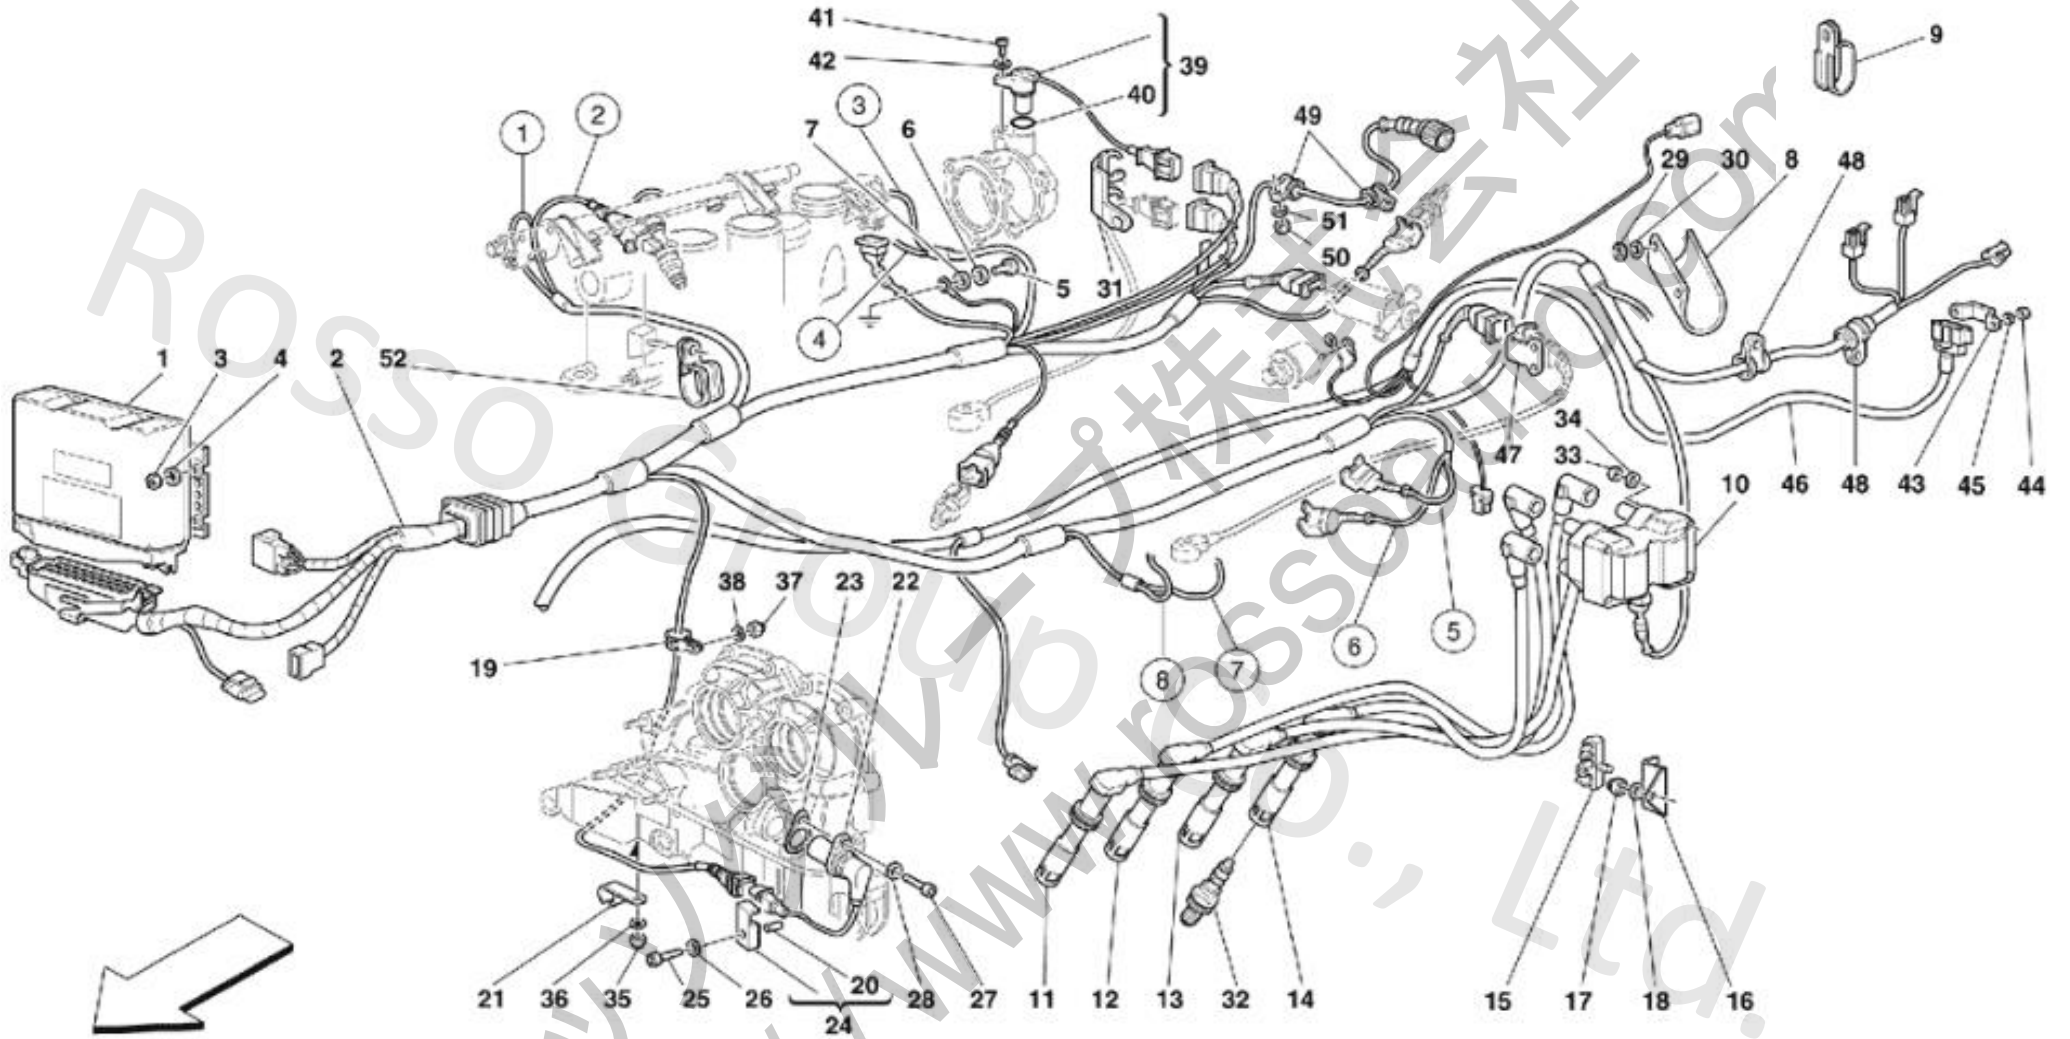

## 007 Injection Device -Ignition

No.	Part No.	Name	Qty
1	168600	CONTROL UNIT IGNITION	1
1	175825	CONTROL UNIT IGNITION	1
1	173683	CONTROL UNIT IGNITION	1
1	175823	CONTROL UNIT IGNITION	1
1	170537	CONTROL UNIT IGNITION	1
1	174846	CONTROL UNIT IGNITION	1
1	170563	CONTROL UNIT IGNITION	1
1	176232	CONTROL UNIT IGNITION	1
1	172859	CONTROL UNIT IGNITION	1
1	174832	CONTROL UNIT IGNITION	1
1	176224	CONTROL UNIT IGNITION	1
2	178204	R.H./L.H. SIDE ENGINE INJECTION CABLES	1
2	175038	R.H./L.H. SIDE ENGINE INJECTION CABLES	1
2	174524	R.H./L.H. SIDE ENGINE INJECTION CABLES	1
2	168496	R.H./L.H. SIDE ENGINE INJECTION CABLES	1
2	170657	R.H./L.H. SIDE ENGINE INJECTION CABLES	1
2	178205	R.H./L.H. SIDE ENGINE INJECTION CABLES	1
3	169180	NUT	4
4	14496324	WASHER	4
5	10902024	SCREW	1
6	127494	WASHER	1
7	12648201	WASHER	1
8	167235	CABLES RETAINING SHIELD	2
9	10441890	BRACKET WITH SHEATH	2
10	138255	IGNITION COIL ASSEMBLY	2
11	156476	CABLE (FOR SPARK PLUG 1)	1
11	156483	CABLE (FOR SPARK PLUG 8)	1
12	156477	CABLE (FOR SPARK PLUG 2)	1
12	156482	CABLE (FOR SPARK PLUG 7)	1
13	156478	CABLE (FOR SPARK PLUG 3)	1
13	156481	CABLE (FOR SPARK PLUG 6)	1
14	156479	CABLE (FOR SPARK PLUG 4)	1
14	156480	CABLE (FOR SPARK PLUG 5)	1
15	119402	CLIP	2
16	162475	CLIP FIXING BRACKET	2
17	102948	NUT	2
18	10519424	WASHER	2
19	10441790	BRACKET WITH SHEATH	1