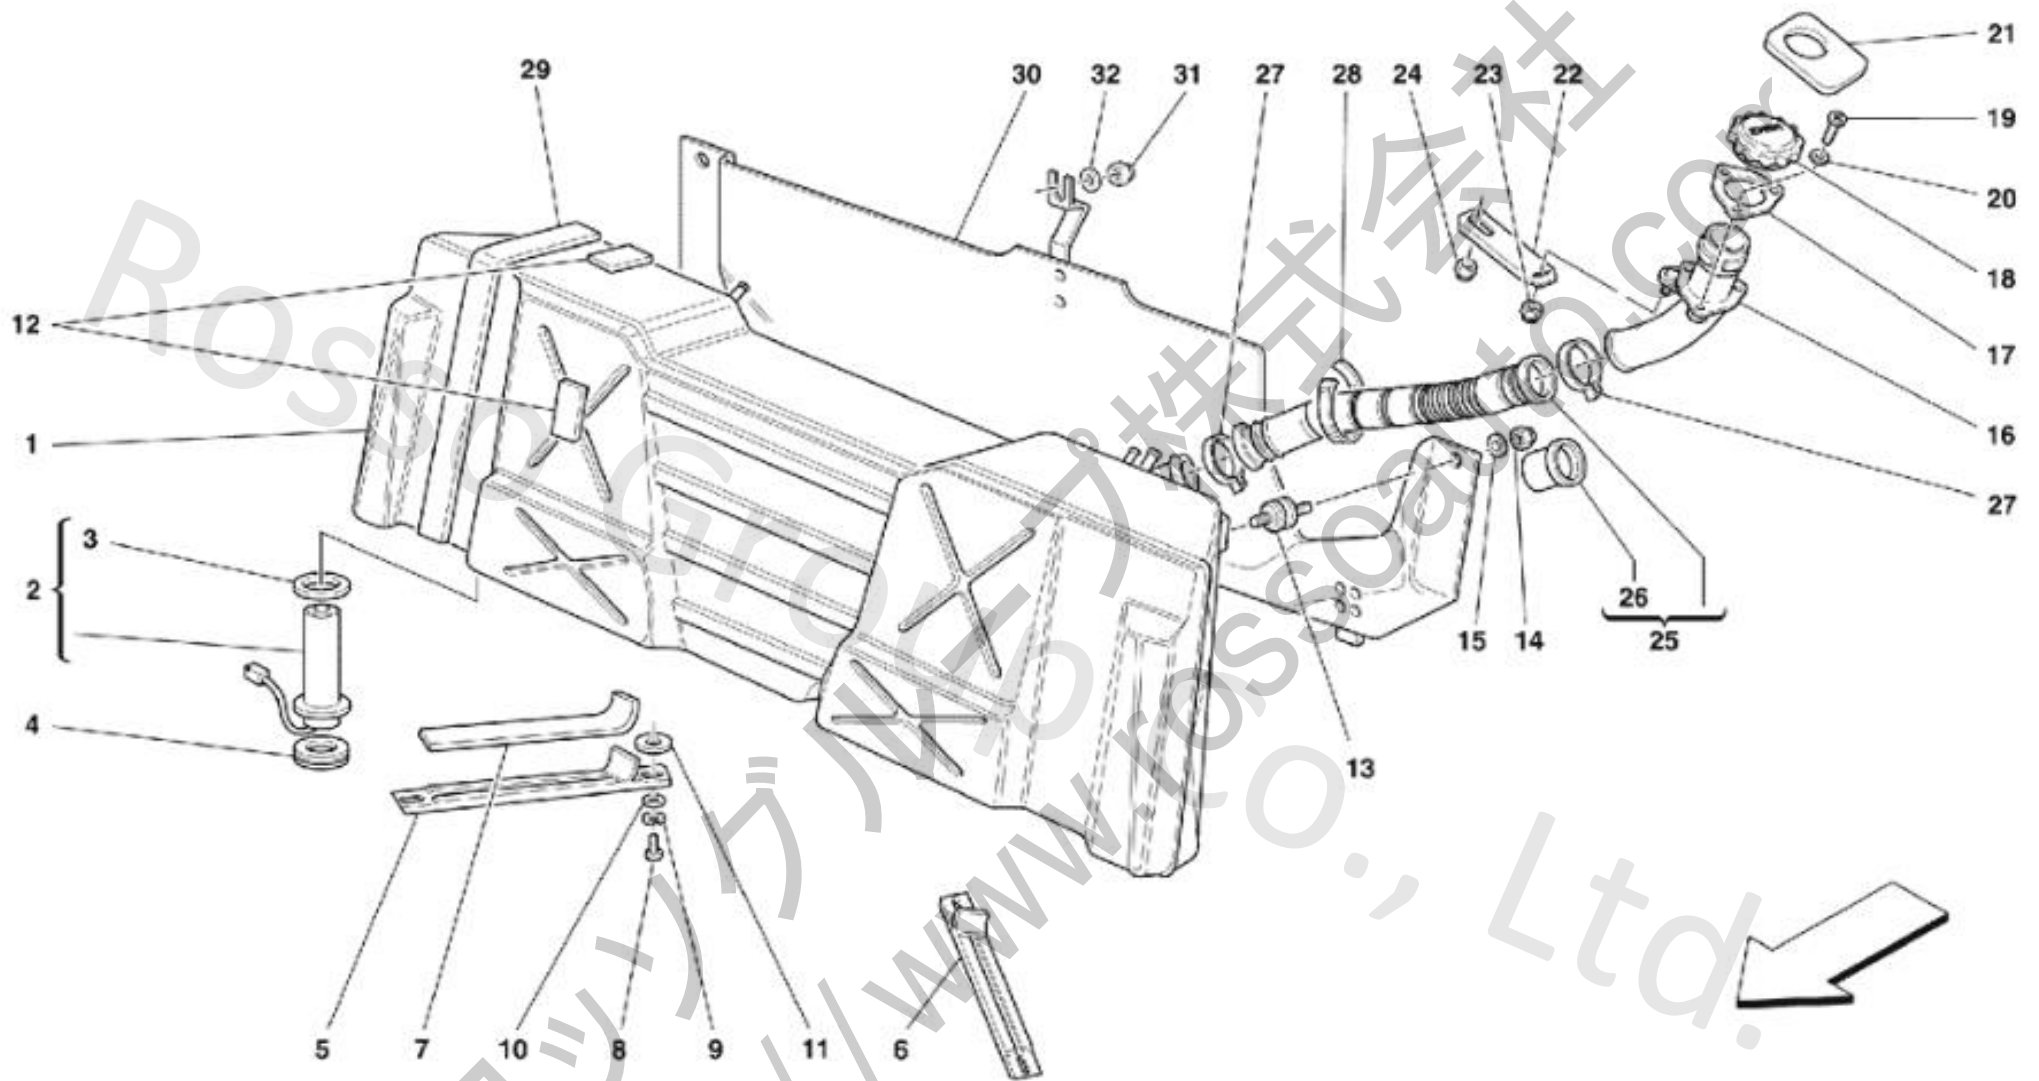

010 Fuel Tank

<https://www.rosco.co.uk>, Ltd.

010 Fuel Tank

No.	Part No.	Name	Qty
1	165652	FUEL TANK	1
2	146648	FUEL LEVEL INDICATOR CONTROL	1
3	154802	GASKET	1
4	121435	RING NUT	1
5	135035	R.H. SUPPORT	1
6	135036	L.H. SUPPORT	1
7	125035	RUBBER THICKNESS	2
8	15970721	SCREW	4
9	127497	WASHER	4
10	14496624	WASHER	4
11	140745	SPACER WASHER MM. 2,0	16
11	140746	SPACER WASHER MM. 3,0	16
11	140747	SPACER WASHER MM. 4,0	16
12	127403	RUBBER THICKNESS	4
13	137994	ANTI-VIBRATION SUPPORT	2
14	102742	NUT	2
15	12644301	WASHER	2
16	153965	UNION	1
16	160719	UNION	1
17	174095	GASKET	1
18	180320	PLUG	1
18	180320G	PLUG	1
19	62926700	SCREW	3
20	12601274	WASHER	3
21	62943200	PLUG PROTECTION	1
22	141507	BRACKET	1
22	176214	BRACKET	1
23	14058511	NUT	1
24	15896211	NUT	2
25	141066	UNION-TANK CONNECTING PIPE	1
26	141033	GASKET	2
27	165398	COLLAR FOR SLEEVE	2
28	145855	CLAMP	2
29	125036	RUBBER THICKNESS	2
30	168374	SHIELD FOR TANK PROTECTION	1
31	102741	NUT	1
32	10519424	WASHER	1