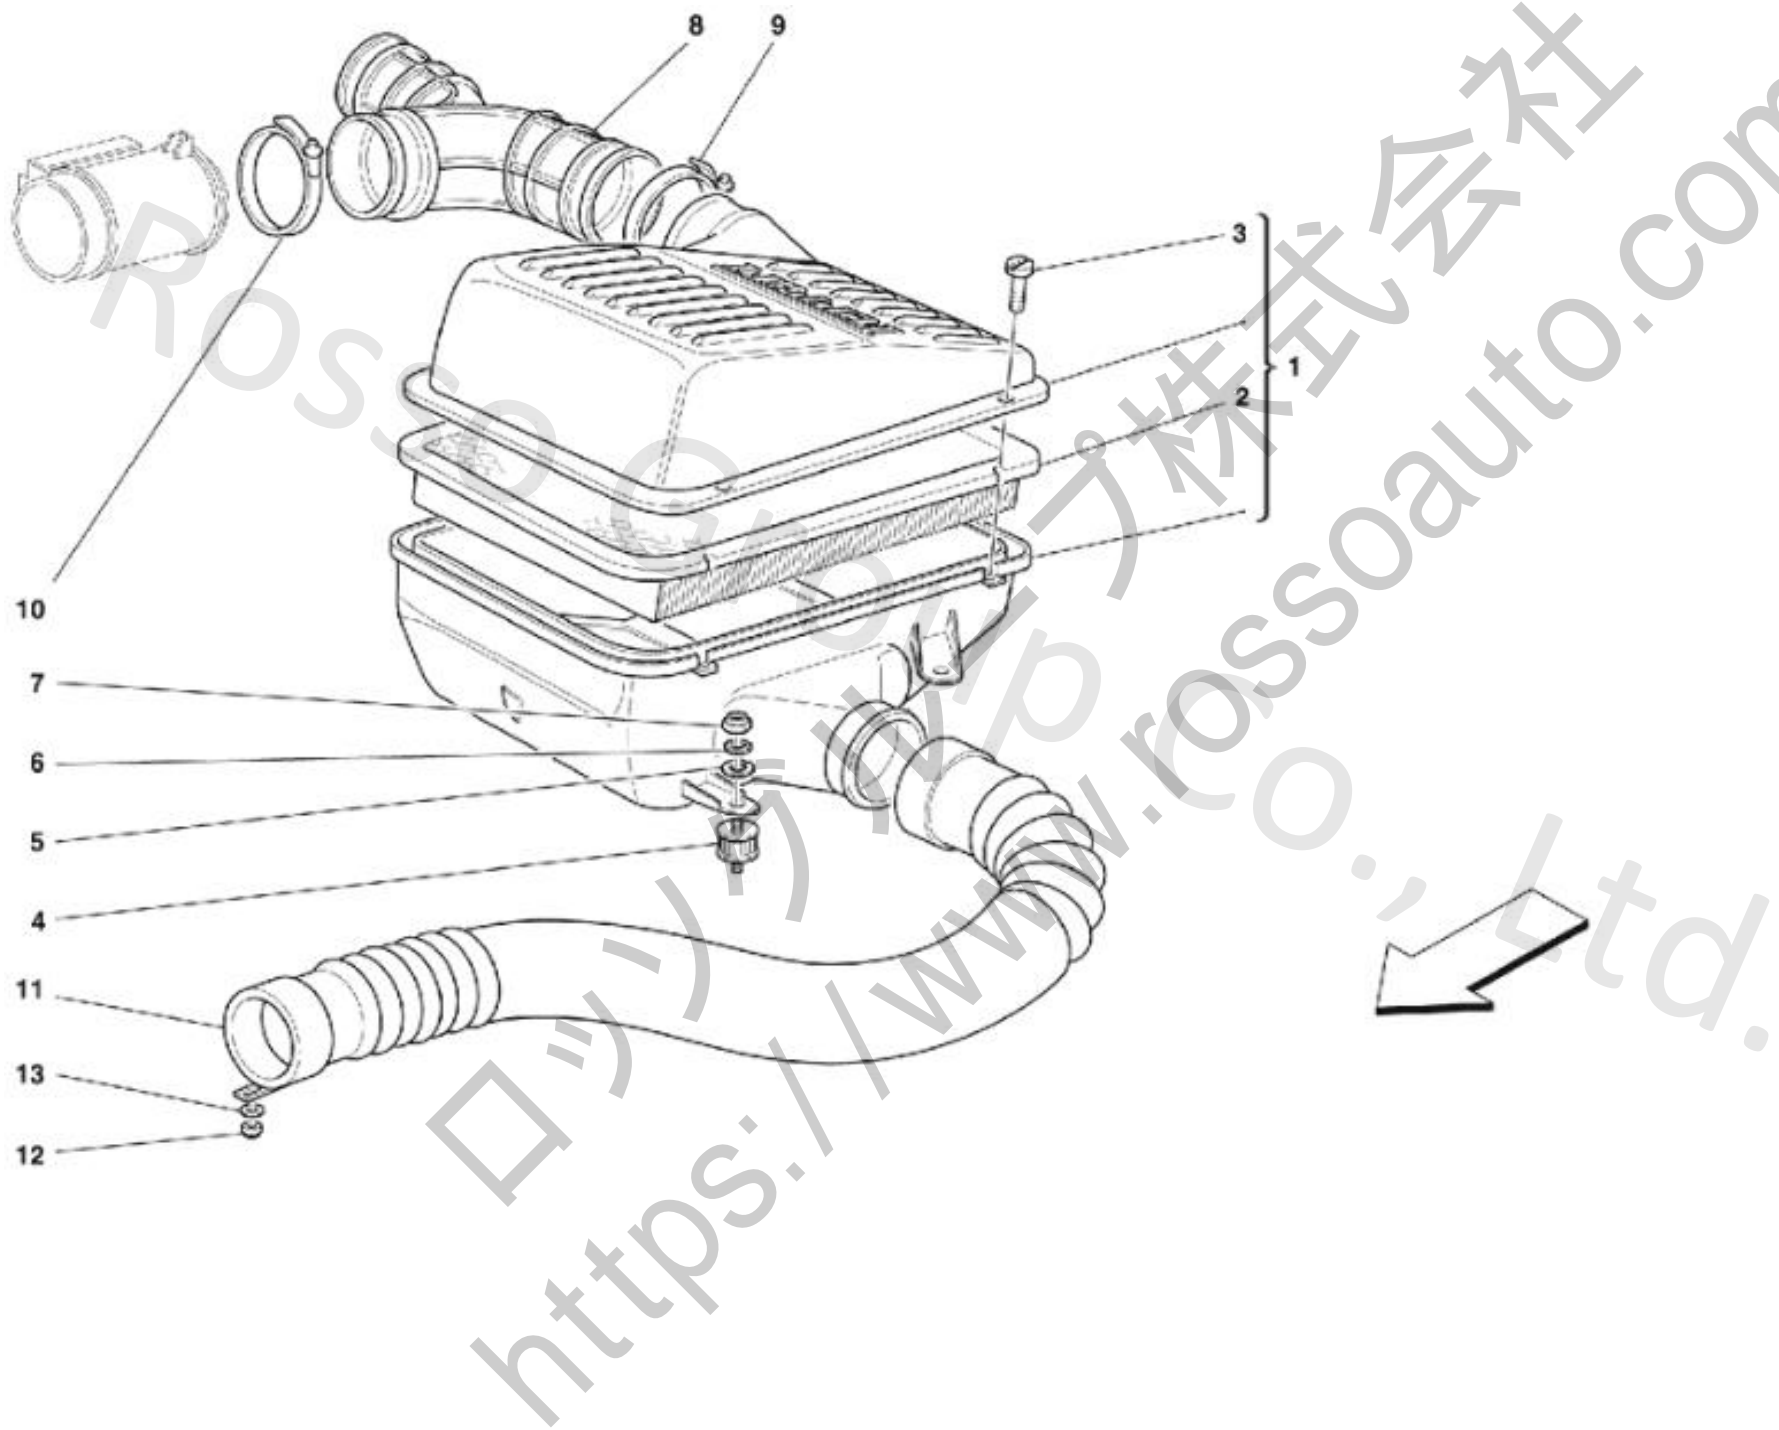

013 Air Intake

013 Air Intake

No.	Part No.	Name	Qty
1	164190	COMPLETE L.H. AIR INTAKE	1
1	168967	COMPLETE L.H. AIR INTAKE	1
1	162416	COMPLETE R.H. AIR INTAKE	1
1	168966	COMPLETE R.H. AIR INTAKE	1
2	159480	AIR FILTER	2
2	151562	AIR FILTER	2
3	157757	SCREW	8
4	142202	ANTI-VIBRATION SUPPORT	6
5	12643724	WASHER	6
6	127494	WASHER	6
7	114748	NUT	6
8	164276	AIR INTAKES CONNECTION TUBE	1
8	355ABK	SFS INDUCTION HOSE	1
8	355ARD	SFS INDUCTION HOSE	1
8	355ABL	SFS INDUCTION HOSE	1
9	13000990	SCREW COLLAR	2
10	13001290	SCREW COLLAR	1
11	170084	SUCTION DUCTING	2
11	169759	SUCTION DUCTING	2
11	170692	SUCTION DUCTING	2
12	114748	NUT	2
13	12643724	WASHER	2