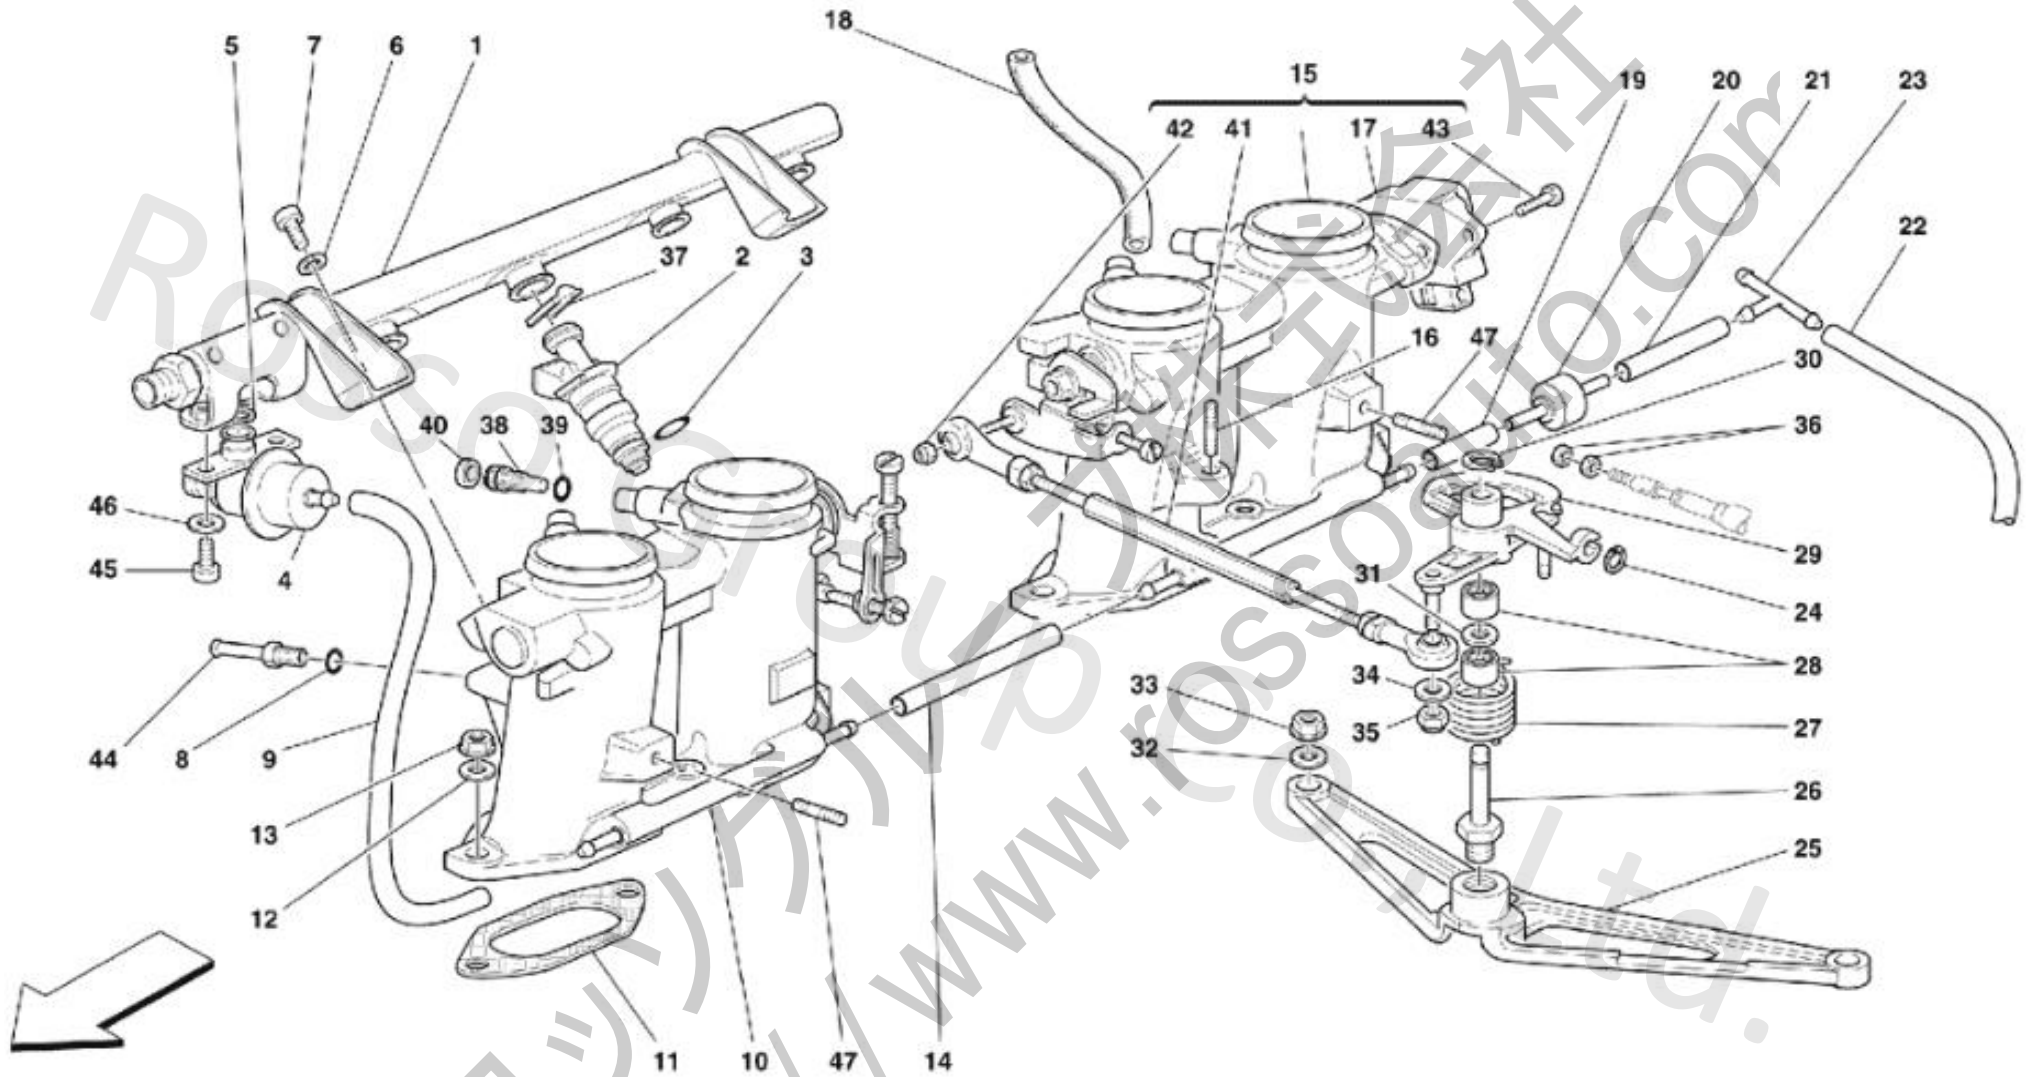

014 Throttle Holders and ...

<https://www.rosos.com>

## 014 Throttle Holders and ...

No.	Part No.	Name	Qty
1	172560	L.H. TUBE FOR INJECTORS	1
1	171808	L.H. TUBE FOR INJECTORS	1
1	172559	R.H. TUBE FOR INJECTORS	1
1	171796	R.H. TUBE FOR INJECTORS	1
2	162613	ELECTRO-INJECTOR	8
3	133902	O.R. GASKET	8
4	167321	PRESSURE REGULATOR	2
5	152211	SEAL RING	2
6	12601374	WASHER	4
7	14306224	SCREW	4
8	168105	O.R. GASKET	8
9	159539	PIPE TO MANIFOLD	2
10	162486	L.H. FRONT SUCTION MANIFOLD	1
10	176328	L.H. FRONT SUCTION MANIFOLD	1
10	162481	R.H. FRONT SUCTION MANIFOLD	1
11	152055	GASKET	8
12	12601374	WASHER	16
13	177778	NUT	16
14	159540	PIPE	2
15	162500	COMPLETE L.H. REAR SUCTION MANIFOLD	1
15	177364	COMPLETE R.H. REAR SUCTION MANIFOLD	1
15	166872	COMPLETE R.H. REAR SUCTION MANIFOLD	1
15	176329	COMPLETE R.H. REAR SUCTION MANIFOLD	1
15	162482	COMPLETE R.H. REAR SUCTION MANIFOLD	1
16	13516824	STUD	2
17	158170	POTENTIOMETER FOR THROTTLE VALVE	1
17	172750	POTENTIOMETER FOR THROTTLE VALVE (2 CONTACTS)	1
18	114877	PIPE TO LOWER SUCTION COVER	8
19	159541	PIPE TO NON-RETURN VALVE	2
20	62507200	NON-RETURN VALVE	2
21	159541	UNION-R.H. VALVE CONNECTING PIPE	1
22	192445	UNION-L.H. VALVE CONNECTING PIPE	1
23	121793	3-WAY UNION	1
24	11087974	FLEXIBLE RING	1
25	157171	SUPPORT	1
26	160462	PIN	1
27	160535	SPRING	1
28	132873	BEARING	2
29	175234	ACCELERATOR CONTROL TRANSMISSION LEVER	1
29	175234	ACCELERATOR CONTROL TRANSMISSION LEVER	1
30	11065676	SEEGER RING	1
31	136880	SPACER	1
32	12601374	WASHER	2

014 Throttle Holders and ...

33	101139 NUT	2
34	14497801 WASHER	2
35	113647 NUT	2
36	10725011 NUT	2
37	144763 INJECTORS RETAINING CLIP	8
38	162700 BY-PASS SCREW	8
39	166485 GASKET	8
40	162701 SAFETY PLUG	8
41	182213 COMPLETE TIE ROD	2
41	166488 COMPLETE TIE ROD	2
42	162731 TIE ROD FIXING NUT	2
43	162722 POTENTIOMETER FIXING SCREW	4
44	168100 UNION	8
45	172763 SCREW	4
46	127494 WASHER	4
47	13540724 STUD	4