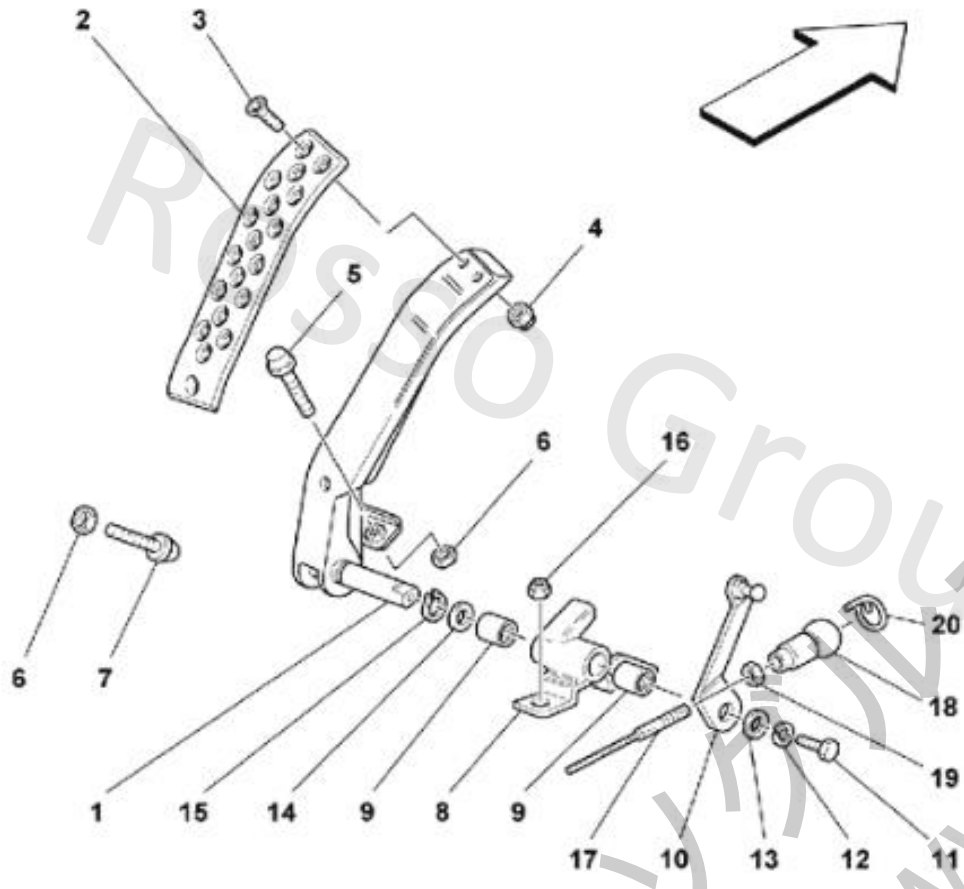

015 Accelerator Pedal

VALE PER GS - VALID FOR GS

VALE PER GD - VALID FOR GD

## 015 Accelerator Pedal

No.	Part No.	Name	Qty
1	163173	ACCELERATOR PEDAL	1
2	163170	ACCELERATOR PEDAL DRILLED PLATE	1
3	14440734	SCREW	3
4	14058311	NUT	2
5	137012	PEDAL ADJUSTEMENT PIN	1
6	16102314	NUT	2
7	123961	PEDAL ADJUSTEMENT PIN	1
8	151206	ACCELERATOR PEDAL SUPPORT	1
9	101677	BEARING	2
10	145425	ACCELERATOR CONTROL LEVER	1
11	10902224	SCREW	1
12	127494	WASHER	1
13	106744	WASHER	1
14	105931	SPACER WASHER	1
14	108576	SPACER WASHER	1
15	11066076	SEEGER RING	1
16	104030	NUT	2
17	164441	ACCELERATOR CONTROL CABLE	1
18	173999	BALL JOINT HEAD	1
19	15896470	NUT	1
20	174001	CLIP RETAINER	1
21	163174	ACCELERATOR PEDAL	1
22	163170	ACCELERATOR PEDAL DRILLED PLATE	1
23	14440734	SCREW	3
24	14058311	NUT	2
25	187014	PEDAL ADJUSTEMENT PIN	1
26	16102314	NUT	1
27	138204	ACCELERATOR PEDAL SUPPORT	1
28	10903621	SCREW	1
29	102741	NUT	1
30	104030	NUT	2
31	101677	BEARING	2
32	138219	PIN	1
33	138215	ACCELERATOR CONTROL LEVER	1
34	101677	BEARING	2
35	138218	PIN	1
36	138217	LEVER SUPPORT	1
37	10903224	SCREW	1

015 Accelerator Pedal

38	102741 NUT	1
39	102948 NUT	2
40	171349 ACCELERATOR CONTROL CABLE	1
41	173999 BALL JOINT HEAD	1
42	15896470 NUT	1
43	174001 CLIP	1
44	138214 ACCELERATOR CONTROL SPRAG	1
45	173999 BALL JOINT HEAD	1
46	15896470 NUT	1
47	174000 BALL JOINT HEAD	1
48	105586 NUT	1
49	174001 CLIP	1
50	174001 CLIP	1