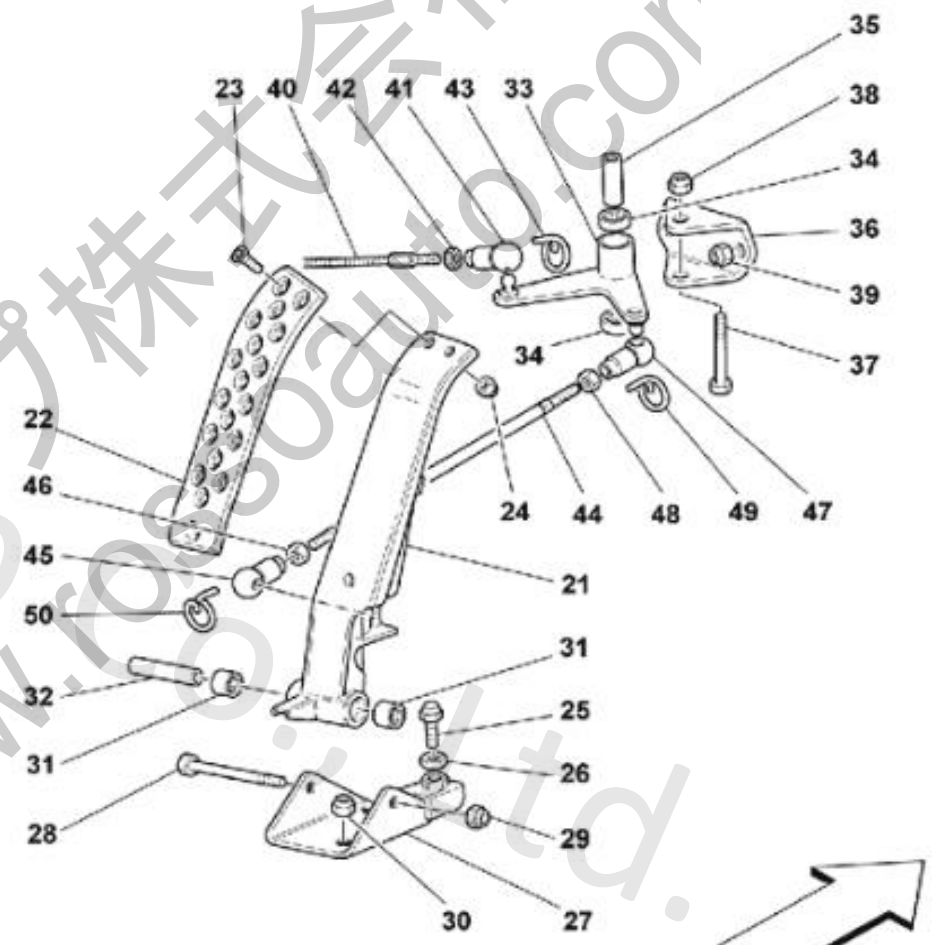

015 Accelerator Pedal

VALE PER GS - VALID FOR GS

VALE PER GD - VALID FOR GD

## 015 Accelerator Pedal

No.	Part No.	Name	Qty
1	163173	ACCELERATOR PEDAL	1
2	163170	ACCELERATOR PEDAL DRILLED PLATE	1
3	14440734	SCREW	3
4	14058311	NUT	2
5	137012	PEDAL ADJUSTEMENT PIN	1
6	16102314	NUT	2
7	123961	PEDAL ADJUSTEMENT PIN	1
8	151206	ACCELERATOR PEDAL SUPPORT	1
9	101677	BEARING	2
10	145425	ACCELERATOR CONTROL LEVER	1
11	10902224	SCREW	1
12	127494	WASHER	1
13	106744	WASHER	1
14	105931	SPACER WASHER	1
14	108576	SPACER WASHER	1
15	11066076	SEEGER RING	1
16	104030	NUT	2
17	164441	ACCELERATOR CONTROL CABLE	1
18	173999	BALL JOINT HEAD	1
19	15896470	NUT	1
20	174001	CLIP RETAINER	1
21	163174	ACCELERATOR PEDAL	1
22	163170	ACCELERATOR PEDAL DRILLED PLATE	1
23	14440734	SCREW	3
24	14058311	NUT	2
25	187014	PEDAL ADJUSTEMENT PIN	1
26	16102314	NUT	1
27	138204	ACCELERATOR PEDAL SUPPORT	1
28	10903621	SCREW	1
29	102741	NUT	1
30	104030	NUT	2
31	101677	BEARING	2
32	138219	PIN	1
33	138215	ACCELERATOR CONTROL LEVER	1
34	101677	BEARING	2
35	138218	PIN	1
36	138217	LEVER SUPPORT	1
37	10903224	SCREW	1

015 Accelerator Pedal

38	102741 NUT	1
39	102948 NUT	2
40	171349 ACCELERATOR CONTROL CABLE	1
41	173999 BALL JOINT HEAD	1
42	15896470 NUT	1
43	174001 CLIP	1
44	138214 ACCELERATOR CONTROL SPRAG	1
45	173999 BALL JOINT HEAD	1
46	15896470 NUT	1
47	174000 BALL JOINT HEAD	1
48	105586 NUT	1
49	174001 CLIP	1
50	174001 CLIP	1