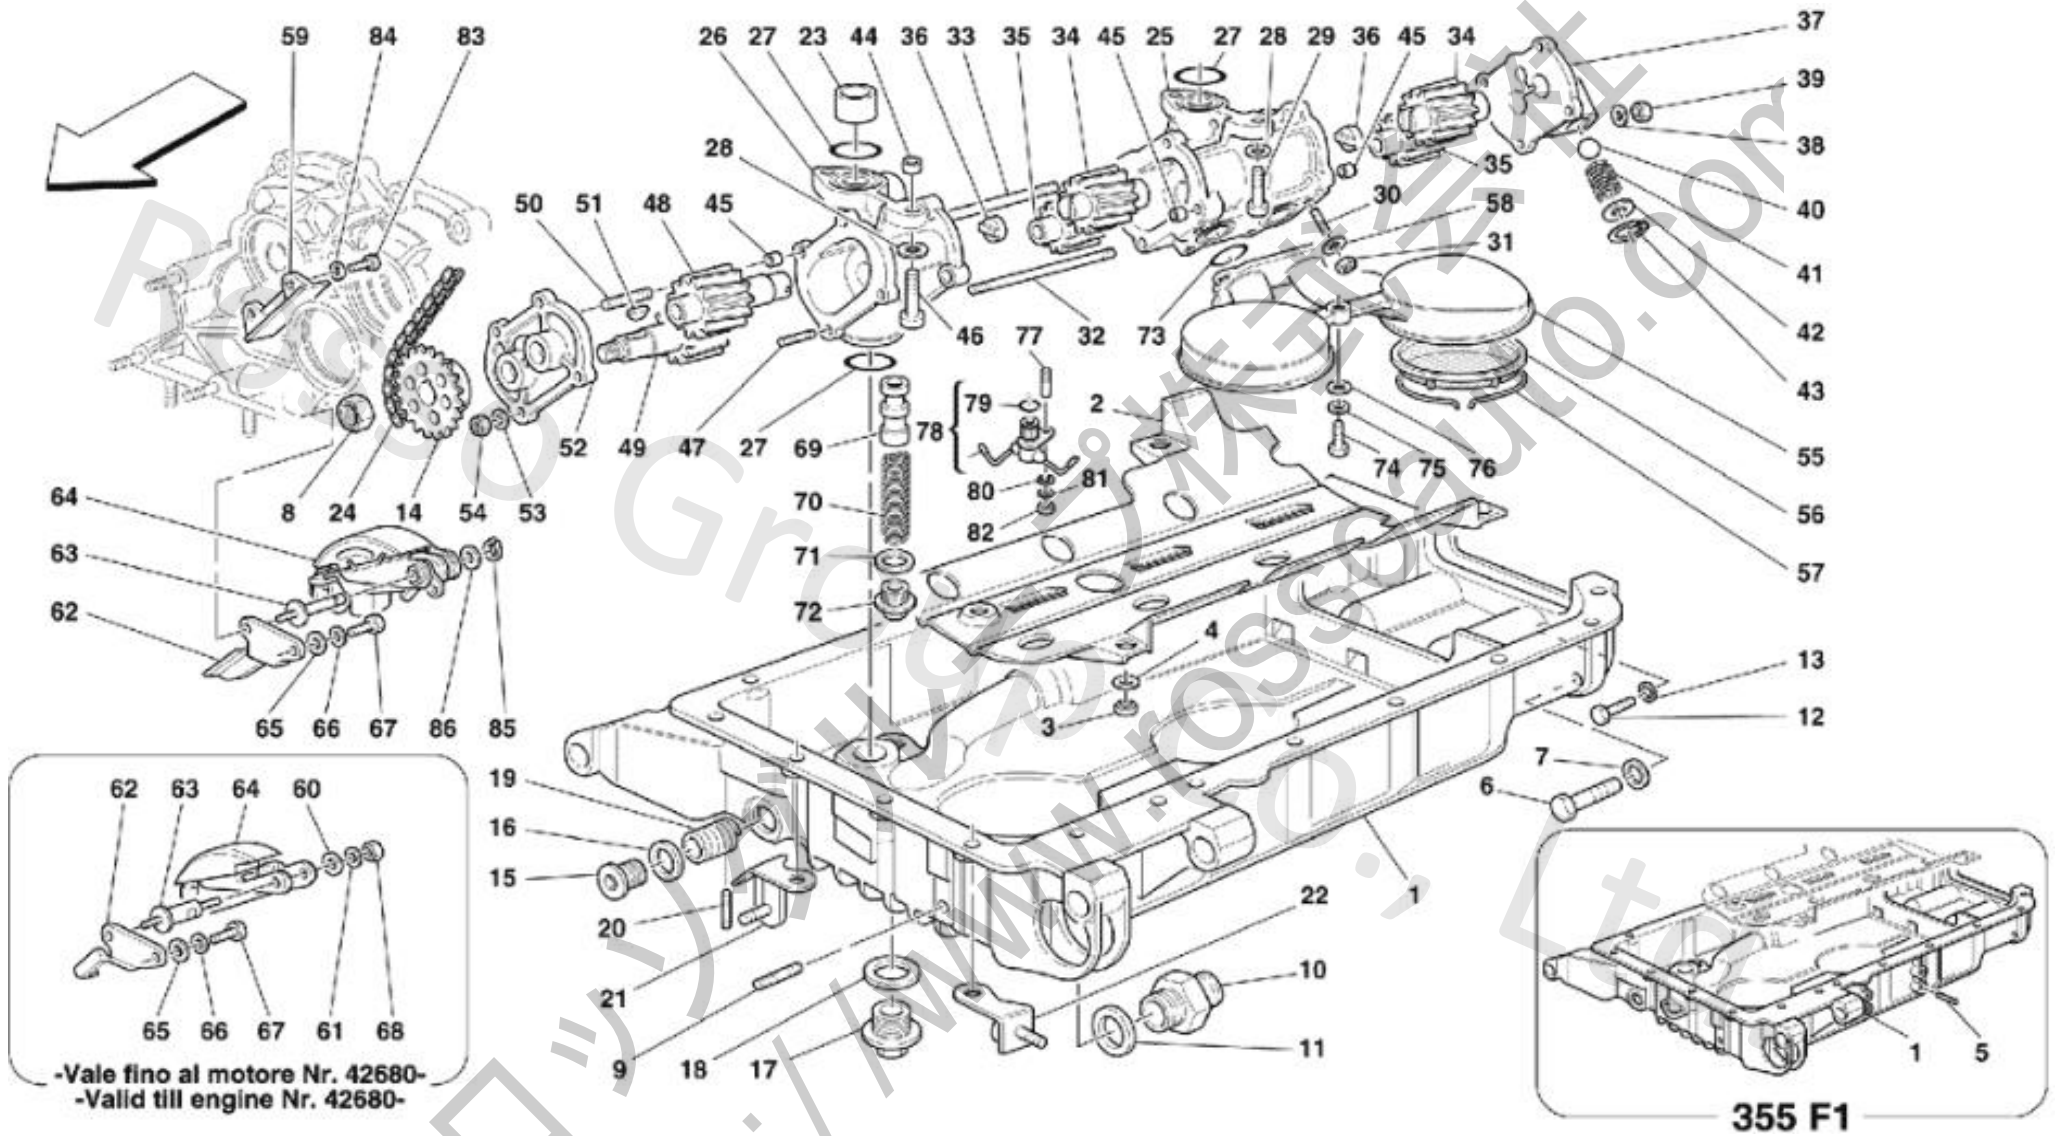

## 019 Pumps and Oil Sump

No.	Part No.	Name	Qty
0	177968	COMPLETE OIL SUMP	1
0	177968	COMPLETE OIL SUMP	1
0	149530	DELIVERY PUMP BODY WITH STUD BOLTS	1
0	143276	RECOVERY PUMP BODY WITH STUD BOLTS	1
1	171992	OIL SUMP	1
1	177968	OIL SUMP	1
2	149318	ANTI-SHAKING OIL PANEL	1
3	177778	NUT	4
4	10519624	WASHER	4
5	13516524	STUD	4
6	15888724	SCREW	2
7	11190574	WASHER	2
8	132876	NUT	1
9	11001224	STUD	1
10	138149	UNION	1
11	144485	GASKET	1
12	10902624	SCREW	2
13	12601274	WASHER	2
14	132462	DRIVEN GEAR	1
15	178959	THREADED PLUG	1
16	10261860	GASKET	1
17	133284	THREADED PLUG	1
18	144485	GASKET	1
19	112254	THREADED INSERT	1
20	11000824	STUD	1
20	11001024	STUD	1
21	159564	BRACKET	1
22	145550	BRACKET	1
23	145326	BUSHING	1
24	133089	CHAIN	1
25	143276	RECOVERY PUMP BODY	1
26	149530	DELIVERY PUMP BODY	1
27	133939	O.R. GASKET	3
28	11198074	WASHER	4
29	14306424	SCREW	3
30	13540824	STUD	4
31	132877	NUT	4
32	133842	STUD	2

## 019 Pumps and Oil Sump

33	133843 STUD	2
34	132458 DRIVING GEAR	2
35	132460 DRIVEN GEAR	2
36	109309 COUPLING	2
37	132436 RECOVERY PUMP COVER	1
38	11197774 WASHER	4
39	134041 NUT	4
40	121306 BALL	1
41	109980 SPRING	1
42	196077 SPACER	1
43	11057876 SEEGER RING	1
44	102704 DOWEL	1
45	102725 DOWEL	5
46	14306524 SCREW	1
47	13540824 STUD	2
48	181862 DRIVEN GEAR	1
49	132454 DRIVING GEAR	1
50	13541024 STUD	2
51	10205820 DISC KEY	1
52	132434 FRONT COVER	1
53	11197774 WASHER	4
54	134041 NUT	4
55	143797 RECOVERY SUCTION PIPE	1
56	122429 FILTER	2
57	103944 RING	2
58	12604274 WASHER	4
59	136039 FIXED TENSION	1
60	12646601 WASHER	1
61	12601274 WASHER	1
62	155833 STOP PLATE	1
62	169595 STOP PLATE	1
63	134263 STUD	1
63	169594 STUD	1
64	169596 CHAIN TIGHTENER	1
64	169596 CHAIN TIGHTENER	1
65	12646601 WASHER	1
66	12601274 WASHER	1
67	10902224 SCREW	1
68	131837 NUT	1