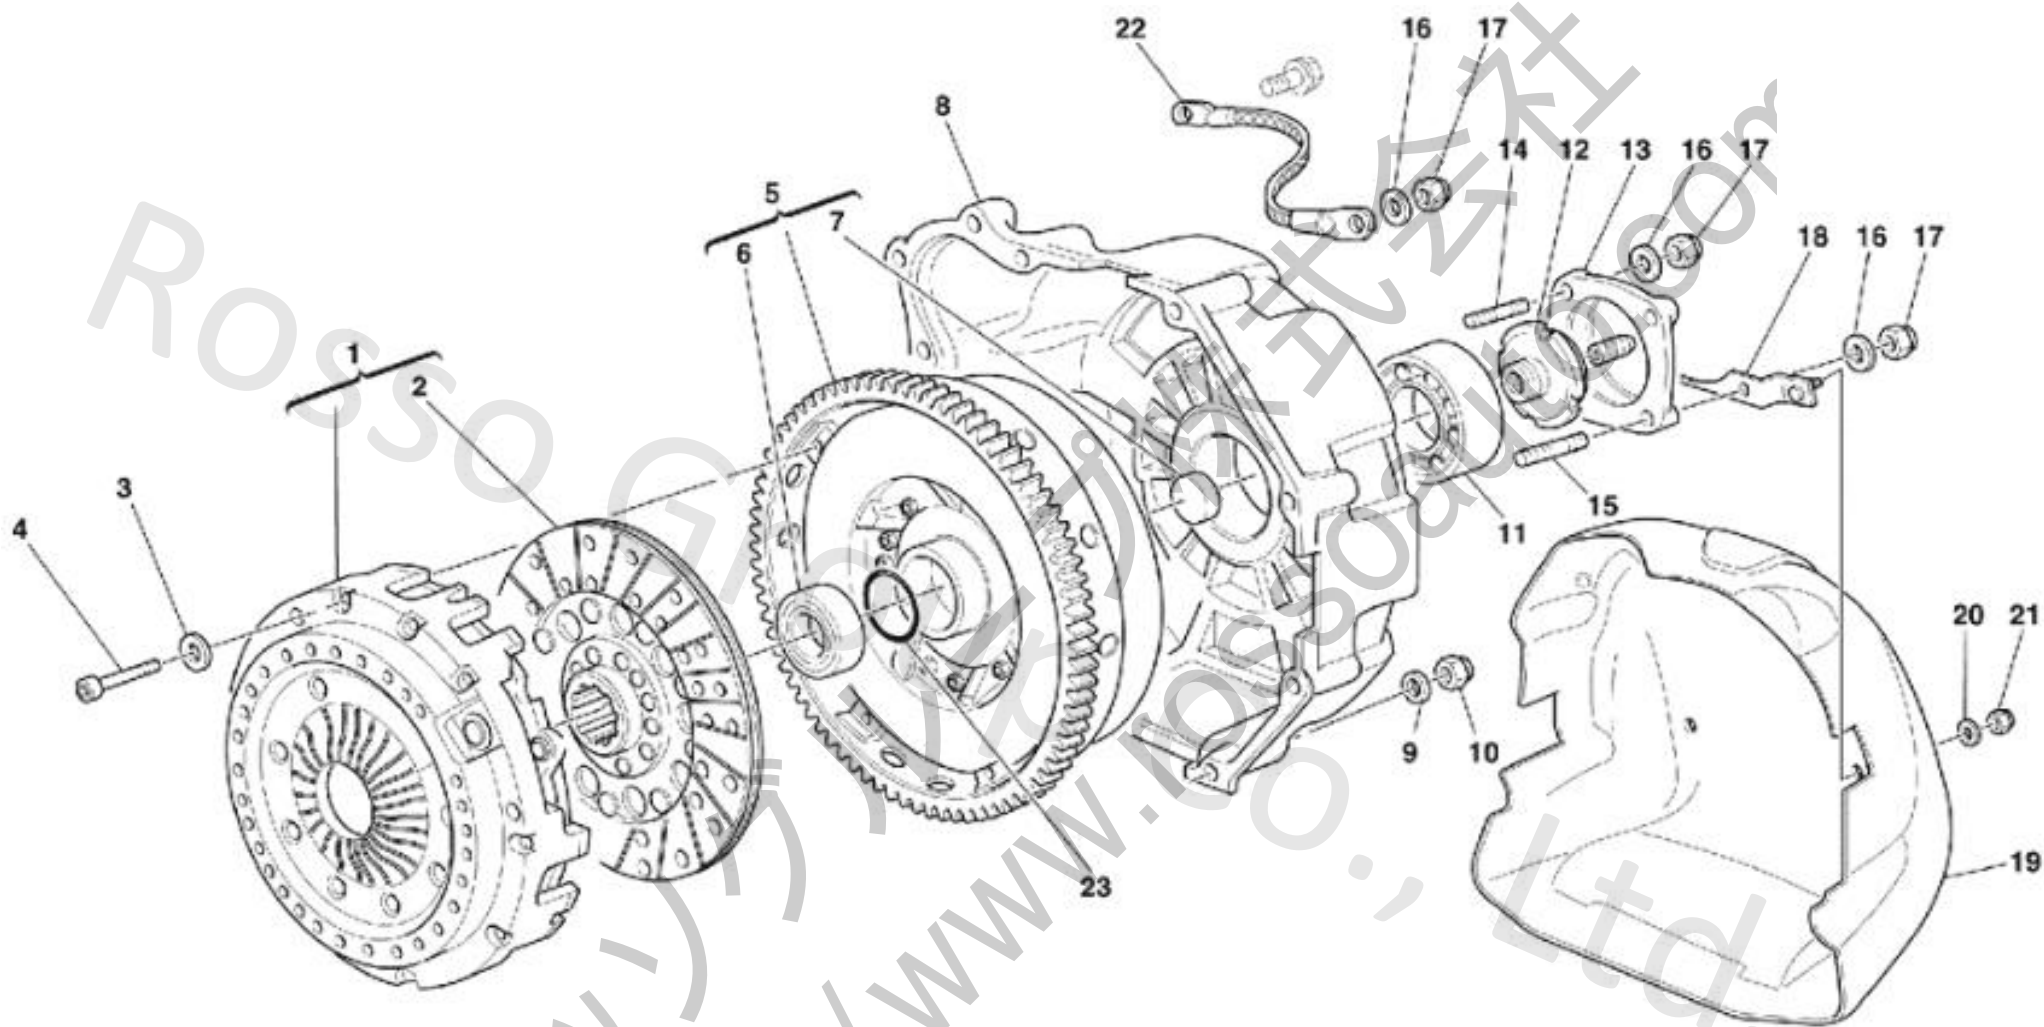

023 Clutch

023 Clutch

No.	Part No.	Name	Qty
0	164050	COMPLETE CLUTCH HOUSING	1
0	355FG	GREASE FOR FLYWHEEL O/H KIT	1
1	157754	COMPLETE CLUTCH	1
2	157756	CLUTCH DISC	1
3	238108	WASHER	9
4	14305674	SCREW	9
5	159507	FLYWHEEL	1
6	165539	BEARING	1
7	165540	SPACER	1
8	164050	CLUTCH HOUSING	1
9	12601374	WASHER	8
10	16100821	NUT	8
11	136957	BEARING	1
12	168156	SPECIAL SCREW	1
13	171408	SMALL COVER	1
14	12354524	STUD	2
15	13543424	STUD	2
16	12601374	WASHER	4
17	16100821	NUT	4
18	171574	BRACKET	1
19	170694	INSULATING SHIELD	1
20	10523424	WASHER	2
21	15896211	NUT	2
22	155073	CABLE FOR ENGINE-FRAME EARTH	1
23	104984	O.R. GASKET	1