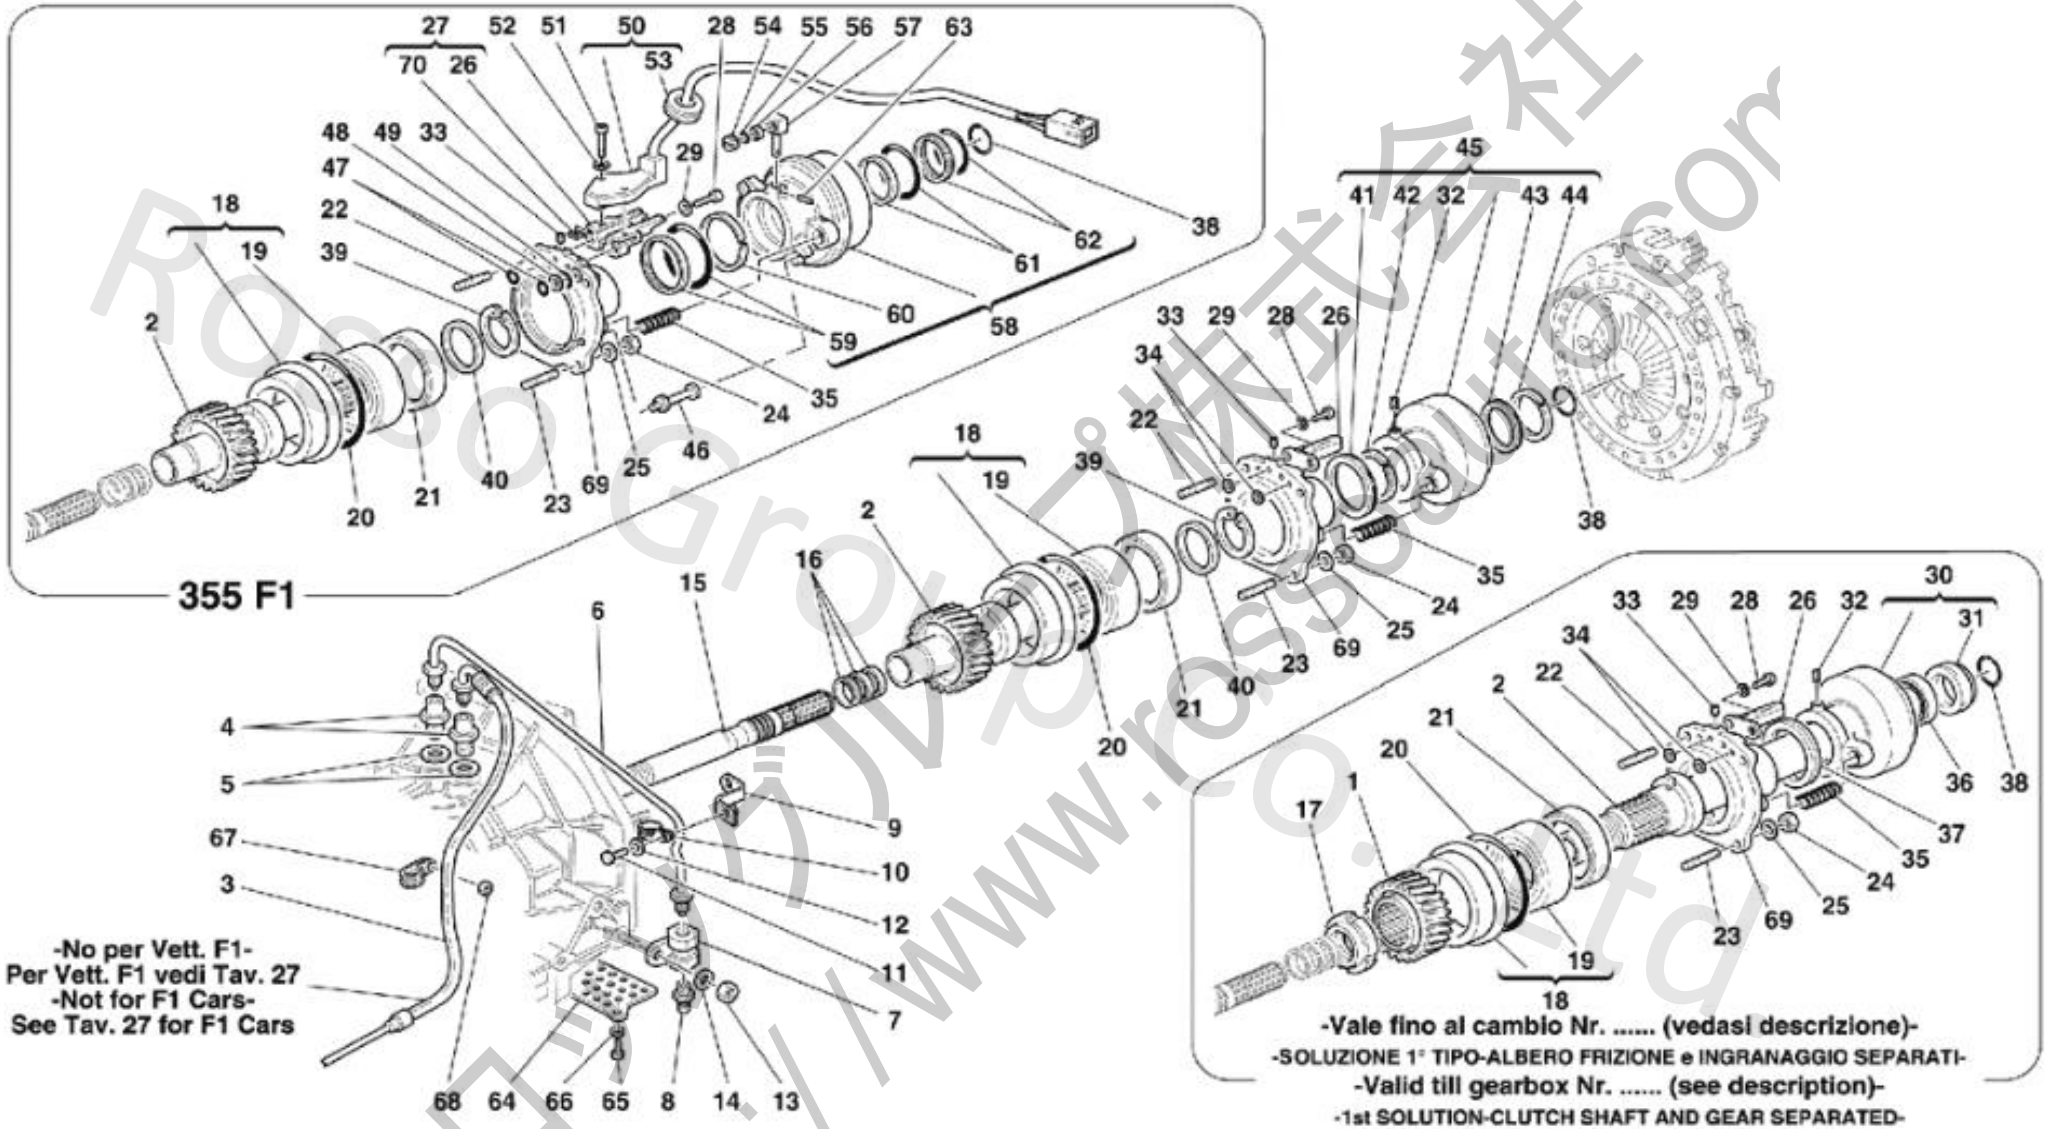

024 Clutch Control

024 Clutch Control

No.	Part No.	Name	Qty
0	70000907	GEAR TRANSMISSION TORQUE WITH COMPLETE SHAFT (RATIO 25/28)	1
0	70000908	GEAR TRANSMISSION TORQUE WITH COMPLETE SHAFT (RATIO 25/29)	1
0	70000879	GEAR TRANSMISSION TORQUE WITH SHAFT (RATIO 25/28)	1
0	177784	THRUST BEARING ASSEMBLY WITH FLANGE	1
1	70000879	DRIVING GEAR	1
2	145562	CLUTCH SHAFT	1
2	70000908	CLUTCH SHAFT WITH DRIVING GEAR (COMPLETE)	1
2	70000907	CLUTCH SHAFT WITH DRIVING GEAR (COMPLETE)	1
3	155145	CLUTCH CONTROL HOSE	1
4	148604	THREADED UNION	2
5	10257060	GASKET	2
6	147839	DRAIN PIPE	1
7	139921	BLOCK	1
8	121699	BLEEDER SCREW	1
9	161479	BRACKET	1
10	10440990	BRACKET WITH SHEATH	1
11	10902011	SCREW	1
12	127494	WASHER	1
13	133988	NUT	1
14	14496624	WASHER	1
15	162909	PROPELLER SHAFT	1
16	137249	SEAL RING	3
17	153009	RING NUT	1
18	172546	BAG COMPLETE OF BEARING	1
18	148667	BAG COMPLETE OF BEARING	1
19	158683	BEARING	1
19	131054	BEARING	1
20	143178	O.R. GASKET	1
21	170894	GASKET	1
21	131651	GASKET	1
22	12354524	STUD	1
23	13543224	STUD	3
24	133989	NUT	4
25	127496	WASHER	4
26	138382	PLATE	1
26	181691	SENSOR SUPPORT	1
27	181691	COMPLETE SENSOR SUPPORT	1
28	10977524	SCREW	2
28	14358524	SCREW	2
29	127493	WASHER	2
29	10519378	WASHER	2
30	177784	THRUST BEARING ASSEMBLY WITH FLANGE	1
31	138387	SCRAPER RING	1
32	14163570	FLEXIBLE PIN	1
32	14163670	FLEXIBLE PIN	1
33	65928500	THREADED PLUG	2
34	121813	O.R. GASKET	2
35	155207	PRELOAD SPRING	2
36	139438	GASKET	1