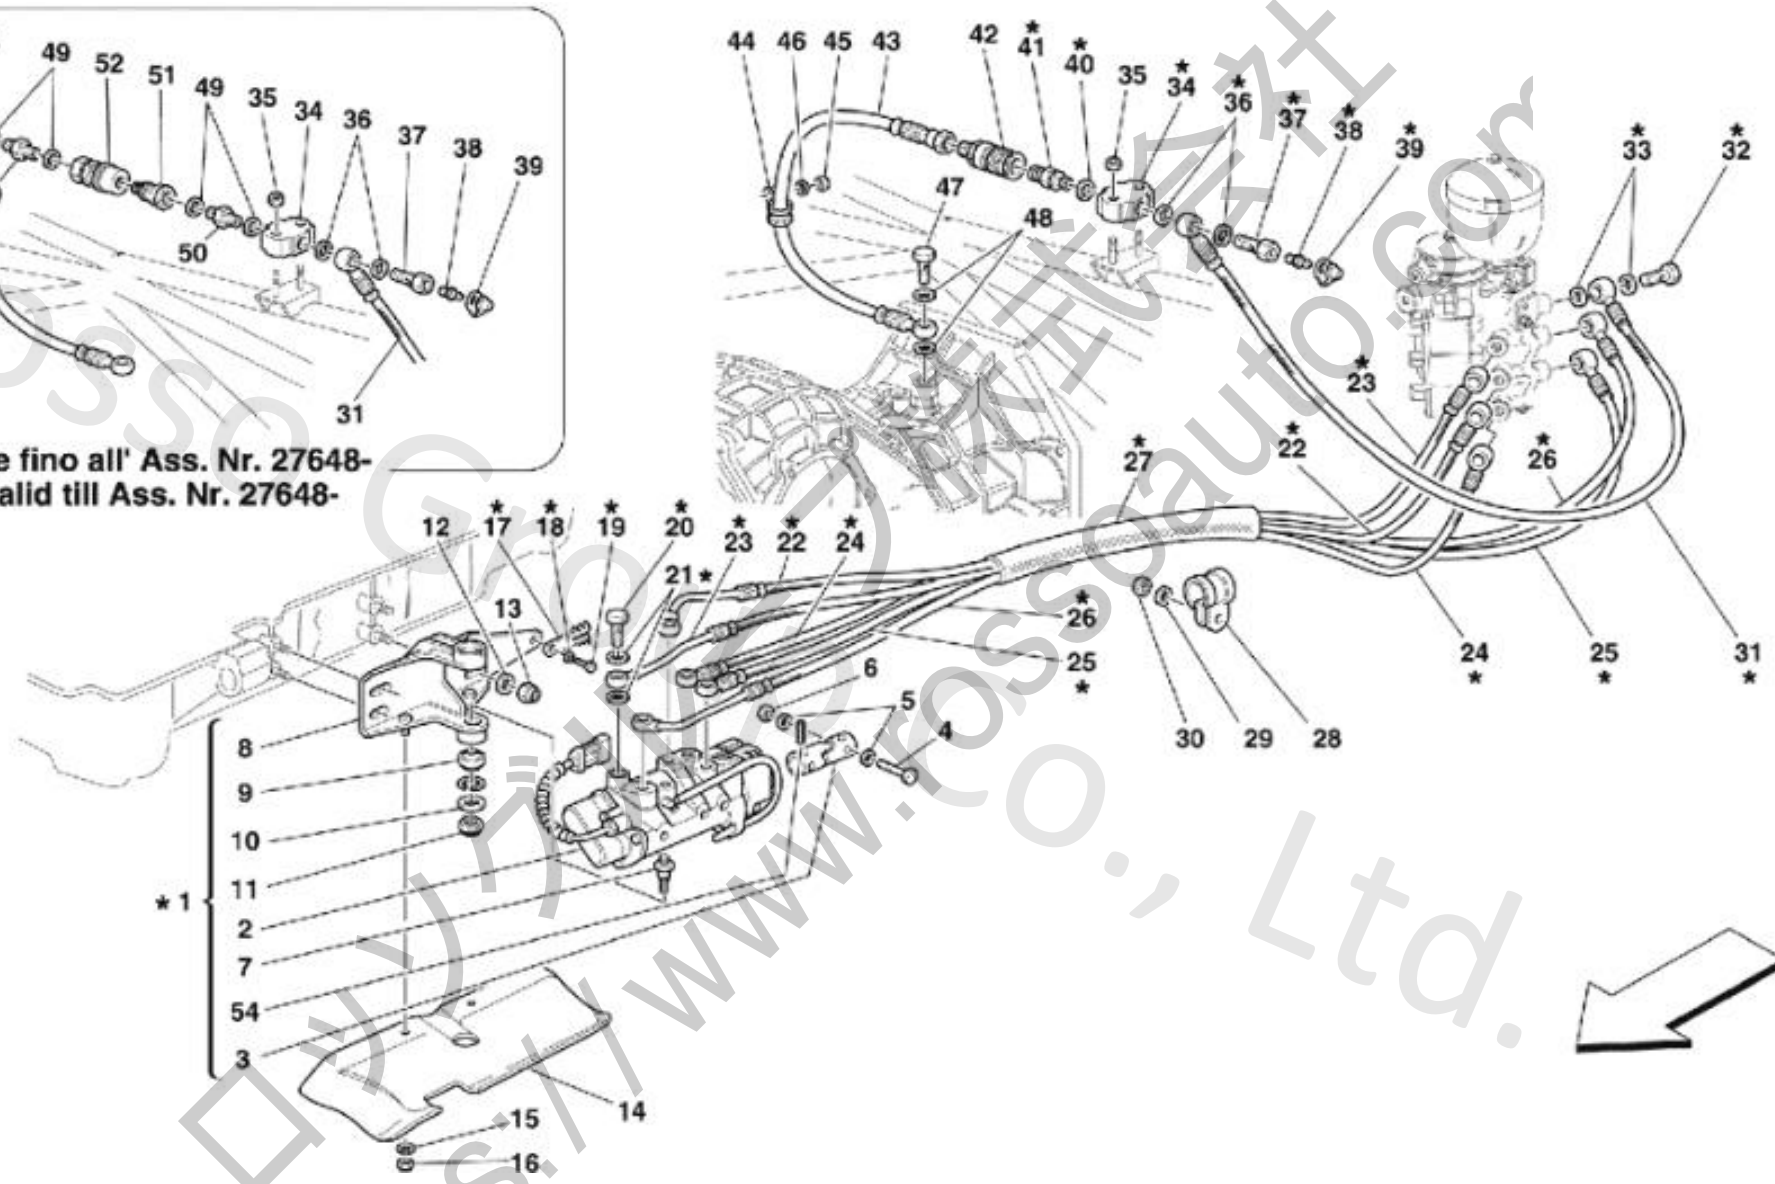

027 F1 Clutch ...-Valid for F1

-Vale fino all' Ass. Nr. 27648-
-Valid till Ass. Nr. 27648-

<https://www.rossi-auto.com>, Ltd.

027 F1 Clutch ...-Valid for F1

No.	Part No.	Name	Qty
0	175834	F1 GEARBOX SYSTEM COMPONENTS KIT	1
1	177687	COMPLETE HYDRAULIC ACTUATOR	1
2	177687	ACTUATOR	1
3	167946	COUPLING BALL JOINT	1
4	170767	SCREW	1
5	103493	WASHER	2
6	101139	NUT	1
7	169221	THREADED PIN	2
8	169219	ACTUATOR SUPPORT	1
9	169222	BALL JOINT	2
10	126980	WASHER	2
11	101139	NUT	2
12	12646724	WASHER	4
13	101139	NUT	4
14	168523	SHIELD FOR ACTUATOR PROTECTION	1
15	12637824	WASHER	2
16	12578011	NUT	2
17	166935	CLIP	1
18	12601074	WASHER	1
19	10444521	SCREW	1
20	111644	UNION	5
21	10261060	GASKET	10
22	168472	PIPE (EV4)	1
23	168470	PIPE (EV3)	1
24	168474	PIPE (EV5)	1
25	168468	PIPE (EV2)	1
26	168466	PIPE (EV1)	1
27	168525	PROTECTION SHEATH	1
28	124034	BRACKET WITH SHEATH	2
29	14496424	WASHER	2
30	102741	NUT	2
31	175833	PIPE FROM PUMP TO BLOCK	1
32	111644	UNION	6
33	10261060	GASKET	12
34	175667	BLOCK	1
35	102741	NUT	2
36	10261060	GASKET	2
37	171630	UNION	1

027 F1 Clutch ...-Valid for F1

38	152954 BLEEDER SCREW	1
39	152955 PROTECTION BOOT	1
40	10284460 GASKET	1
41	70001184 QUICK MALE COUPLING	1
42	70001184 QUICK FEMALE COUPLING	1
43	174421 PIPE FROM BLOCK TO GEARBOX	1
44	10441790 BRACKET WITH SHEATH	1
45	102741 NUT	1
46	12639724 WASHER	1
47	171454 UNION	1
48	10261060 GASKET	2
49	10284460 GASKET	4
50	172447 UNION	2
51	171773 QUICK MALE COUPLING	1
52	171602 QUICK FEMALE COUPLING	1
53	174317 UNION	1
54	14164274 PIN	2