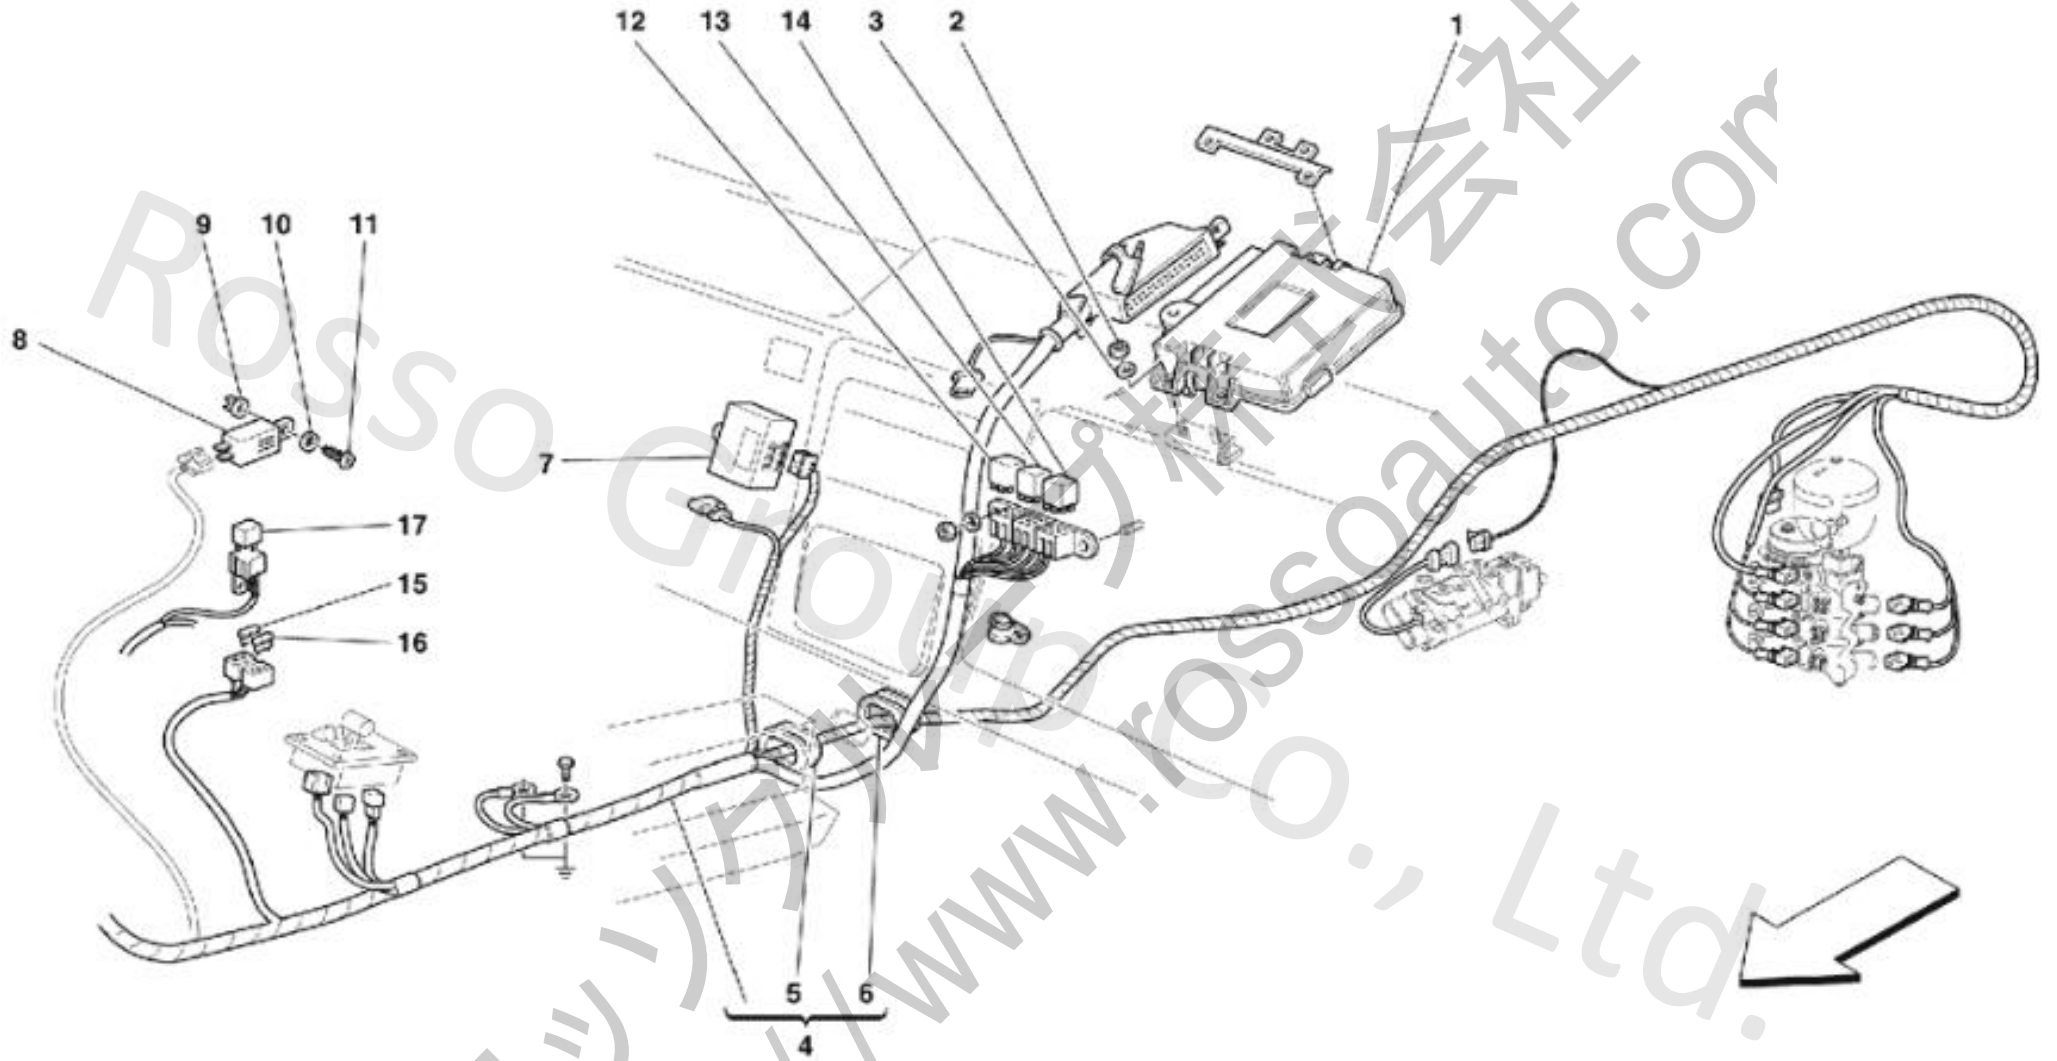

029 Electronic Gearbox-ValidF1

029 Electronic Gearbox-ValidF1

No.	Part No.	Name	Qty
1	174526	ELECTRONIC CONTROL STATION FOR F1 TRASMISSION	1
2	102741	NUT	4
3	10519424	WASHER	4
4	174515	F1 TRASMISSION CONNECTION CABLES	1
4	178206	F1 TRASMISSION CONNECTION CABLES	1
4	178207	F1 TRASMISSION CONNECTION CABLES	1
5	157605	CABLE BUSHING GASKET	1
6	157606	CABLE BUSHING	1
7	168271	CLUTCH SENSOR SIGNAL ELECTRONIC CONTROL STATION	1
8	174456	ACOUSTIC SIGNAL	1
9	14201980	BLOCK	1
10	10519224	WASHER	1
11	15688170	SCREW	1
12	157991	REVERSE GEAR RELAY	1
13	155437	ABS PUMP CONTROL RELAY	1
14	157991	CONTROL STATION RELAY	1
15	169438	FUSE 20 A	1
16	166835	FUSE 40 A	1
17	158092	DIODES CONTAINER	1