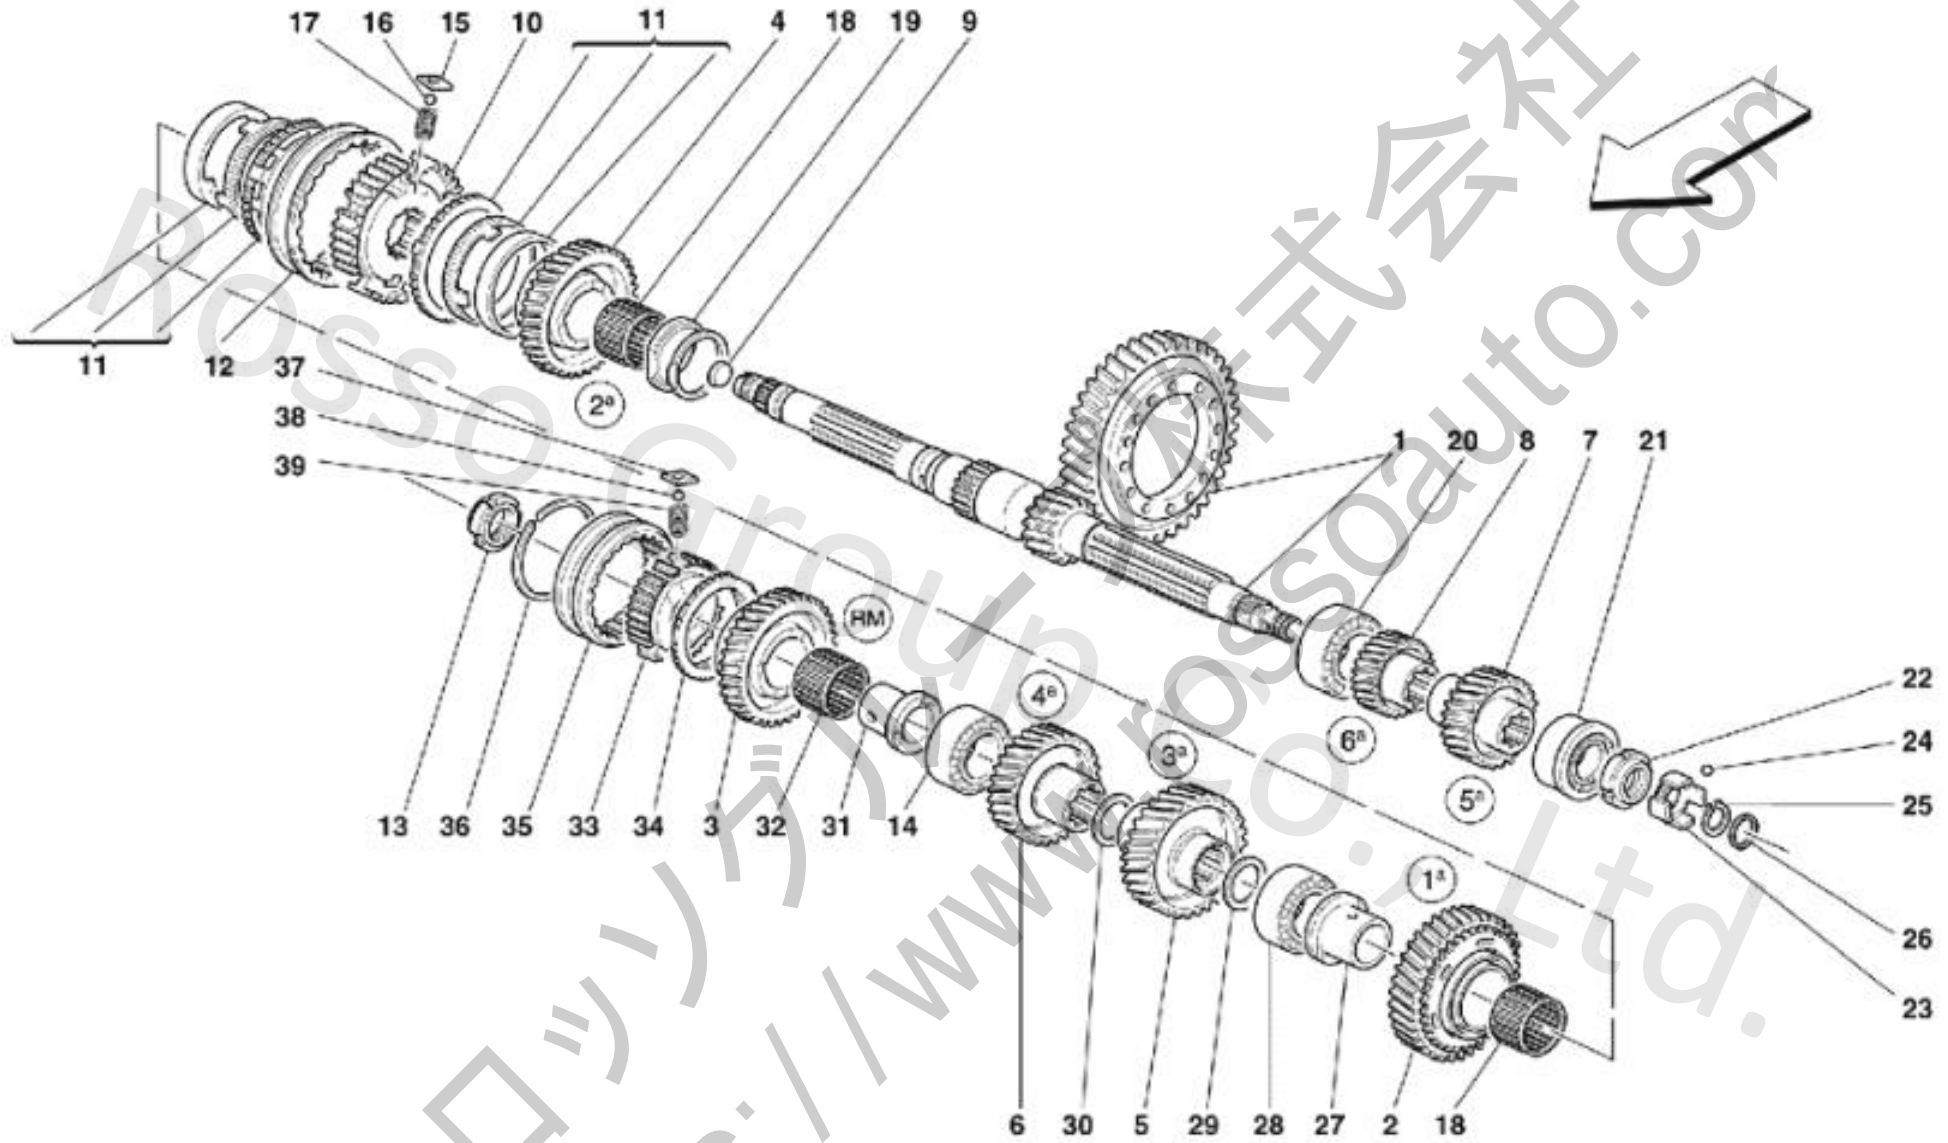

033 Lay Shaft Gears

033 Lay Shaft Gears

No.	Part No.	Name	Qty
0	70000830	PINION COMPLETE KIT FOR 3RD GEAR	1
0	70000831	PINION COMPLETE KIT FOR 4TH GEAR	1
0	70000832	PINION COMPLETE KIT FOR 5TH GEAR	1
0	70000838	PINION COMPLETE KIT FOR 6TH GEAR	1
0	70000828	PINION COMPLETE KIT FOR MAIN SHAFT/1ST GEAR AND 2ND GEAR	1
0	70000873	PINION COMPLETE KIT FOR MAIN SHAFT/1ST GEAR AND 2ND GEAR	1
0	70000846	PINION COMPLETE KIT FOR NEUTRAL/REVERSE	1
1	70000872	COMPLETE BEVEL GEAR PAIR	1
1	70000834	COMPLETE BEVEL GEAR PAIR	1
2	156932	COMPLETE PINION FOR 1ST GEAR	1
3	155660	COMPLETE REVERSE GEAR	1
4	165529	COMPLETE PINION FOR 2ND GEAR	1
5	155648	COMPLETE PINION FOR 3RD GEAR	1
6	155649	COMPLETE PINION FOR 4TH GEAR	1
7	155650	COMPLETE PINION FOR 5TH GEAR	1
8	155651	COMPLETE PINION FOR 6TH GEAR	1
9	14328501	PLUG	1
10	161862	COMPLETE SYNCHRONIZER BODY	1
10	157151	COMPLETE SYNCHRONIZER BODY	1
11	159088	SYNCHRONIZER RINGS SET	2
12	156931	SLEEVE FOR SYNCHRONIZER	1
13	159249	RING NUT	1
14	157179	BEARING	1
15	157051	PAD FOR SYNCHRONIZER	3
16	157050	BALL	3
17	157049	SPRING FOR PAD	3
18	104254	ROLLER CAGE	2
19	151573	SPACER	1
19	165531	SPACER	1
20	131334	BEARING	1
21	155694	BEARING	1
22	153002	RING NUT	1
23	122145	TRANSMITTING DISC	1
24	101611	BALL	1
25	11067276	SEEGER RING	1
26	113087	GEARBOX CIRCLIP	1
27	151574	BUSHING	1
28	157177	BEARING	1
29	163035	SPACER MM. 0,3	1
29	163034	SPACER MM. 0,5	1
30	125701	WASHER MM. 0,3	1
30	125767	WASHER MM. 0,5	1
31	153991	BUSHING	1
32	159193	ROLLER CAGE	1
33	154475	COMPLETE SYNCHRONIZER BODY	1

033 Lay Shaft Gears

34	152479 SYNCHRONIZER RING	1
35	152206 SLEEVE FOR SYNCHRONIZER	1
36	156655 LOCK RING	1
37	152195 PAD FOR SYNCHRONIZER	3
38	152197 BALL	3
39	164103 SPRING FOR PAD	3

ロッシオーグループ株式会社
<https://www.rossoauto.com>