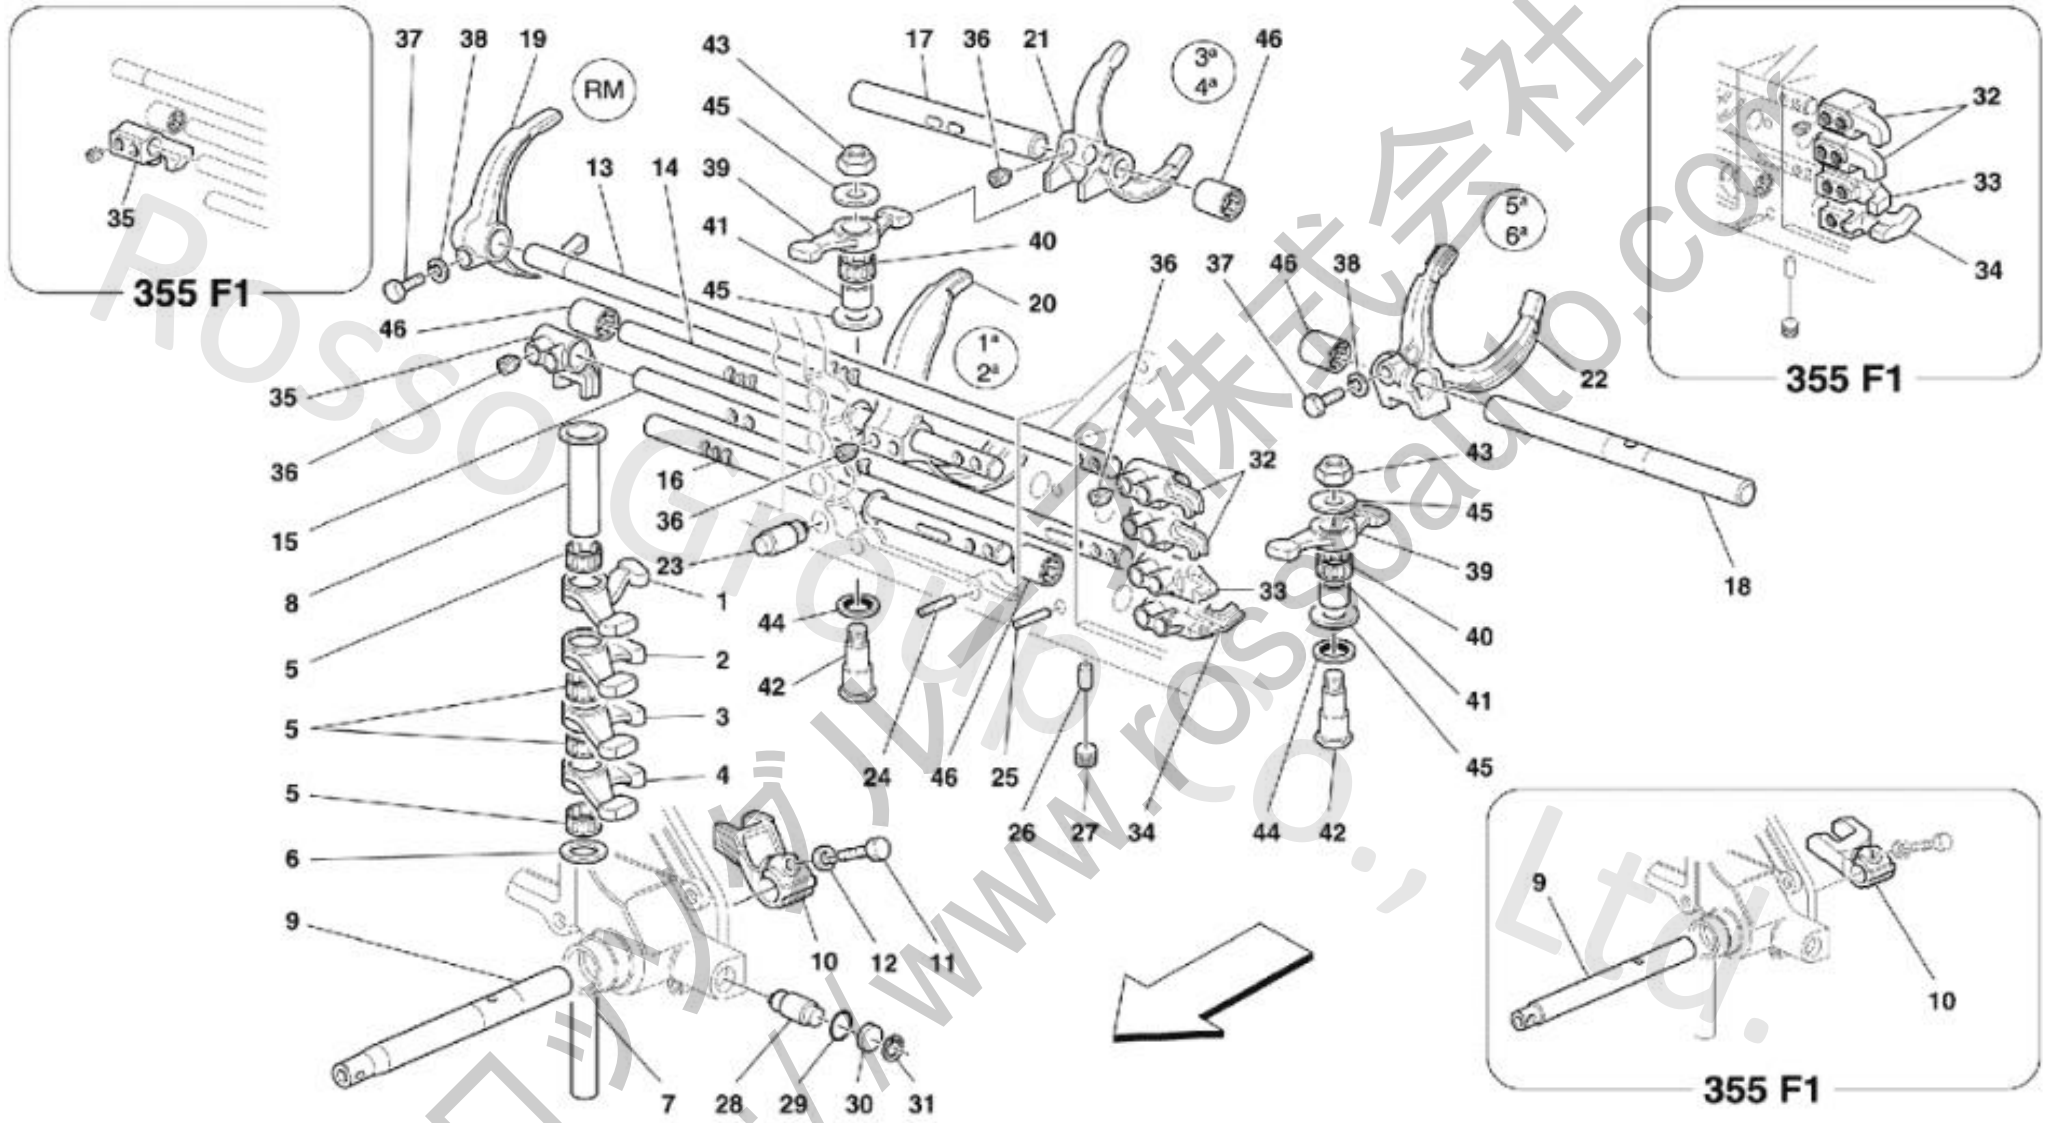

034 Inside Gearbox Controls

<https://www.rossorossi.com>

034 Inside Gearbox Controls

No.	Part No.	Name	Qty
1	155211	REVERSE CONTROL ROCKER ARM	1
1	166054	REVERSE CONTROL ROCKER ARM	1
2	155212	1ST AND 2ND CONTROL ROCKER ARM	1
2	166055	1ST AND 2ND CONTROL ROCKER ARM	1
3	166056	3RD AND 4TH CONTROL ROCKER ARM	1
3	155213	3RD AND 4TH CONTROL ROCKER ARM	1
4	155214	5RD AND 6TH CONTROL ROCKER ARM	1
4	166057	5RD AND 6TH CONTROL ROCKER ARM	1
5	131895	ROLLER CAGE	4
6	131930	WASHER	1
7	131928	ROCKER ARMS RETAINING PIN	1
8	142236	BUSHING	1
9	155836	CONTROL ROD FOR GEARBOX	1
9	167926	CONTROL ROD FOR GEARBOX	1
10	155717	ROCKER ARMS CONTROL FORK	1
10	166058	ROCKER ARMS CONTROL FORK	1
11	16043934	SCREW	1
12	127496	WASHER	1
13	168124	CONTROL ROD FOR REVERSE	1
14	164126	ROD FOR 1ST AND 2ND GEAR	1
15	164124	ROD FOR 3RD AND 4TH GEAR	1
16	164156	ROD FOR 5TH AND 6TH GEAR	1
17	151570	FORK ROD FOR 3RD AND 4TH GEAR	1
18	142253	FORK ROD FOR 5TH AND 6TH GEAR	1
19	162763	CONTROL FORK FOR REVERSE	1
20	162764	CONTROL FORK FOR 1ST AND 2ND GEAR	1
21	162761	CONTROL FORK FOR 3RD AND 4TH GEAR	1
22	162762	CONTROL FORK FOR 5TH AND 6TH GEAR	1
23	153719	PIN	4
24	159909	3RD AND 4TH GEAR ROD ROLLER	1
25	157787	5TH AND 6TH GEAR ROD ROLLER	1
26	142255	RODS STOPPING ROLLER	3
27	14326001	THREADED PLUG	1
28	153719	PIN	1
29	134232	O.R. GASKET	1
30	154698	DISC FOR PIN	1
31	11057476	STOP RING	1
32	157161	REVERSE, 1ST AND 2ND ROD CONTROL SMALL FORK	2
32	167312	REVERSE, 1ST AND 2ND ROD CONTROL SMALL FORK	2