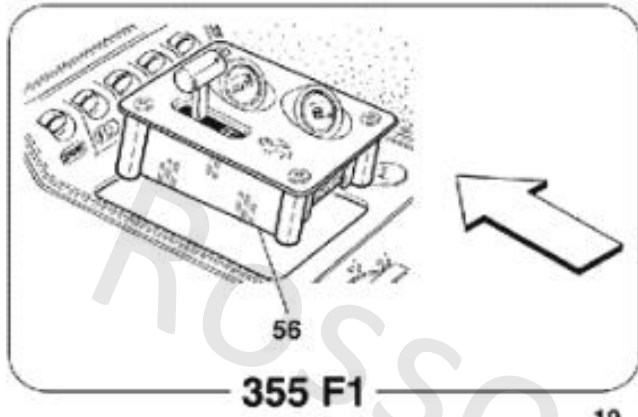

035 Outside Gearbox Controls

035 Outside Gearbox Controls

No.	Part No.	Name	Qty
1	163800	GEARBOX CONTROL CASE	1
1	154771	GEARBOX CONTROL CASE	1
2	167911	GEARBOX CONTROL LEVER	1
2	164541	GEARBOX CONTROL LEVER	1
3	159137	SPRING	1
4	146994	DOWEL BOLT	1
5	154745	BALL	1
6	154741	BALL CONTAINING BUSHING	1
7	14303024	SCREW	4
8	163128	ANTI-VIBRATIONS BUSHING	8
9	154737	GEARBOX CONTROL TRANSMISSION ROD	1
10	127446	BALL JOINT SEAT	1
11	165618	RUBBER BOOT	1
12	163855	REINFORCEMENT PLATE	1
13	13273911	SCREW	8
14	127493	WASHER	8
15	160480	KNOB	1
16	108010	COUNTER NUT	1
17	164540	GEAR SELECTOR	1
18	159389	GASKET	1
19	159357	SCREW	4
20	154744	PIN	1
21	147790	SPRING	1
22	103319	SPRING RETAINING DISC	1
23	103326	SEEGER RING	1
24	101139	NUT	4
25	107409	WASHER	4
26	145773	GASKET	2
27	149907	BUSHING	2
28	159427	BUSH WITH JOINT	1
29	139555	SILENTBLOCK	1
30	125515	SCREW	2
31	102948	NUT	2
32	125516	WASHER	2
33	107830	SCREW	1
34	101309	NUT	1
35	164392	FRONT CONTROL BAR FOR GEARBOX	1
36	103321	REGISTER	1

035 Outside Gearbox Controls

37	10791224 NUT	1
38	10791924 L.H. THREADED NUT	1
39	159448 BUSH WITH JOINT	1
40	115980 REVERSE GEAR SWITCH	1
41	12601571 WASHER	1
42	164387 FRONT PART REAR CONTROL BAR FOR GEARBOX	1
43	163526 REAR PART REAR CONTROL BAR FOR GEARBOX	1
44	163525 BAR BUFFER	2
45	107980 SPACER	4
46	139555 SILENTBLOCK	1
47	107830 SCREW	1
48	101309 NUT	1
49	164386 PIN WITH FLANGE	1
50	14058511 NUT	8
51	12601374 WASHER	8
52	163986 GASKET	1
53	14305224 SCREW	3
54	12601274 WASHER	3
55	10730114 WASHER	3
56	169527 TRASMISSION CONTROL DASHBOARD	1
56	171623 TRASMISSION CONTROL DASHBOARD	1
56	RL01 REVERSE LEVER HE	1