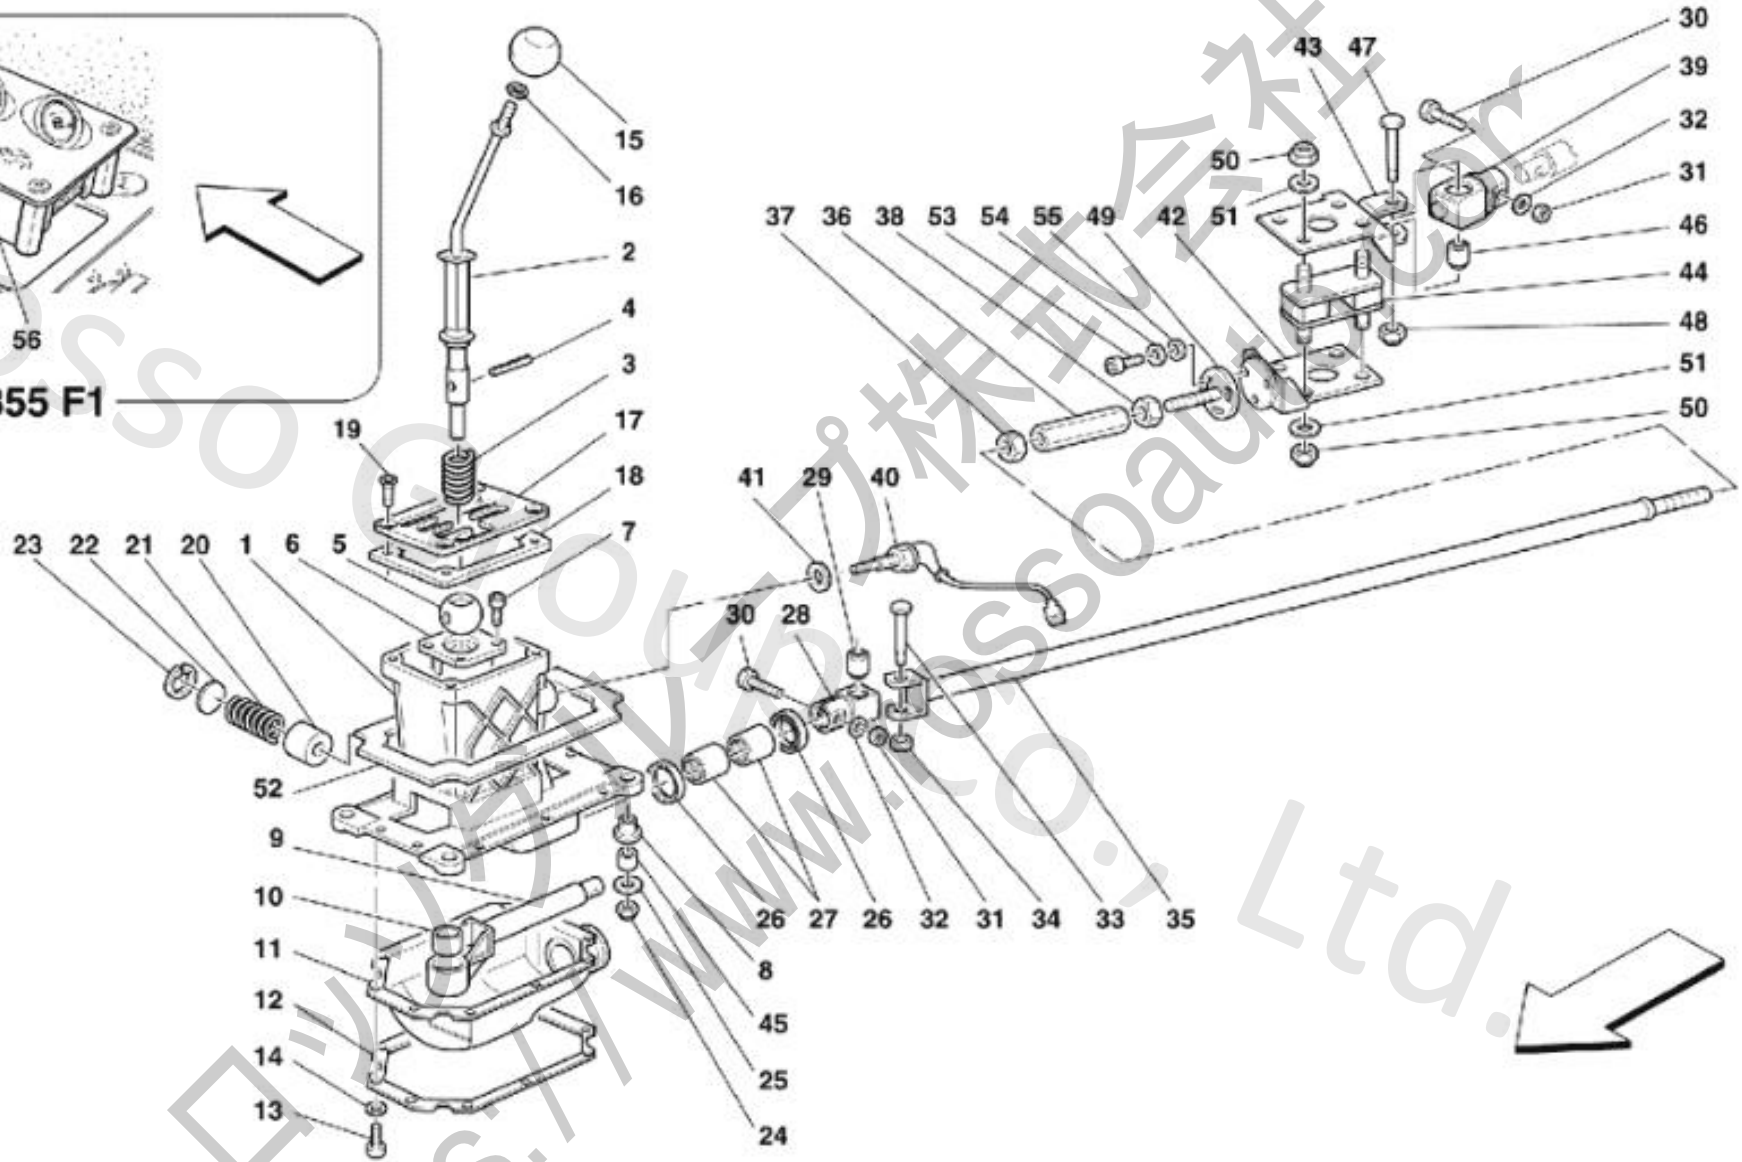

035 Outside Gearbox Controls

035 Outside Gearbox Controls

No.	Part No.	Name	Qty
1	163800	GEARBOX CONTROL CASE	1
1	154771	GEARBOX CONTROL CASE	1
2	167911	GEARBOX CONTROL LEVER	1
2	164541	GEARBOX CONTROL LEVER	1
3	159137	SPRING	1
4	146994	DOWEL BOLT	1
5	154745	BALL	1
6	154741	BALL CONTAINING BUSHING	1
7	14303024	SCREW	4
8	163128	ANTI-VIBRATIONS BUSHING	8
9	154737	GEARBOX CONTROL TRANSMISSION ROD	1
10	127446	BALL JOINT SEAT	1
11	165618	RUBBER BOOT	1
12	163855	REINFORCEMENT PLATE	1
13	13273911	SCREW	8
14	127493	WASHER	8
15	160480	KNOB	1
16	108010	COUNTER NUT	1
17	164540	GEAR SELECTOR	1
18	159389	GASKET	1
19	159357	SCREW	4
20	154744	PIN	1
21	147790	SPRING	1
22	103319	SPRING RETAINING DISC	1
23	103326	SEEGER RING	1
24	101139	NUT	4
25	107409	WASHER	4
26	145773	GASKET	2
27	149907	BUSHING	2
28	159427	BUSH WITH JOINT	1
29	139555	SILENTBLOCK	1
30	125515	SCREW	2
31	102948	NUT	2
32	125516	WASHER	2
33	107830	SCREW	1
34	101309	NUT	1
35	164392	FRONT CONTROL BAR FOR GEARBOX	1
36	103321	REGISTER	1

035 Outside Gearbox Controls

37	10791224 NUT	1
38	10791924 L.H. THREADED NUT	1
39	159448 BUSH WITH JOINT	1
40	115980 REVERSE GEAR SWITCH	1
41	12601571 WASHER	1
42	164387 FRONT PART REAR CONTROL BAR FOR GEARBOX	1
43	163526 REAR PART REAR CONTROL BAR FOR GEARBOX	1
44	163525 BAR BUFFER	2
45	107980 SPACER	4
46	139555 SILENTBLOCK	1
47	107830 SCREW	1
48	101309 NUT	1
49	164386 PIN WITH FLANGE	1
50	14058511 NUT	8
51	12601374 WASHER	8
52	163986 GASKET	1
53	14305224 SCREW	3
54	12601274 WASHER	3
55	10730114 WASHER	3
56	169527 TRASMISSION CONTROL DASHBOARD	1
56	171623 TRASMISSION CONTROL DASHBOARD	1
56	RL01 REVERSE LEVER HE	1