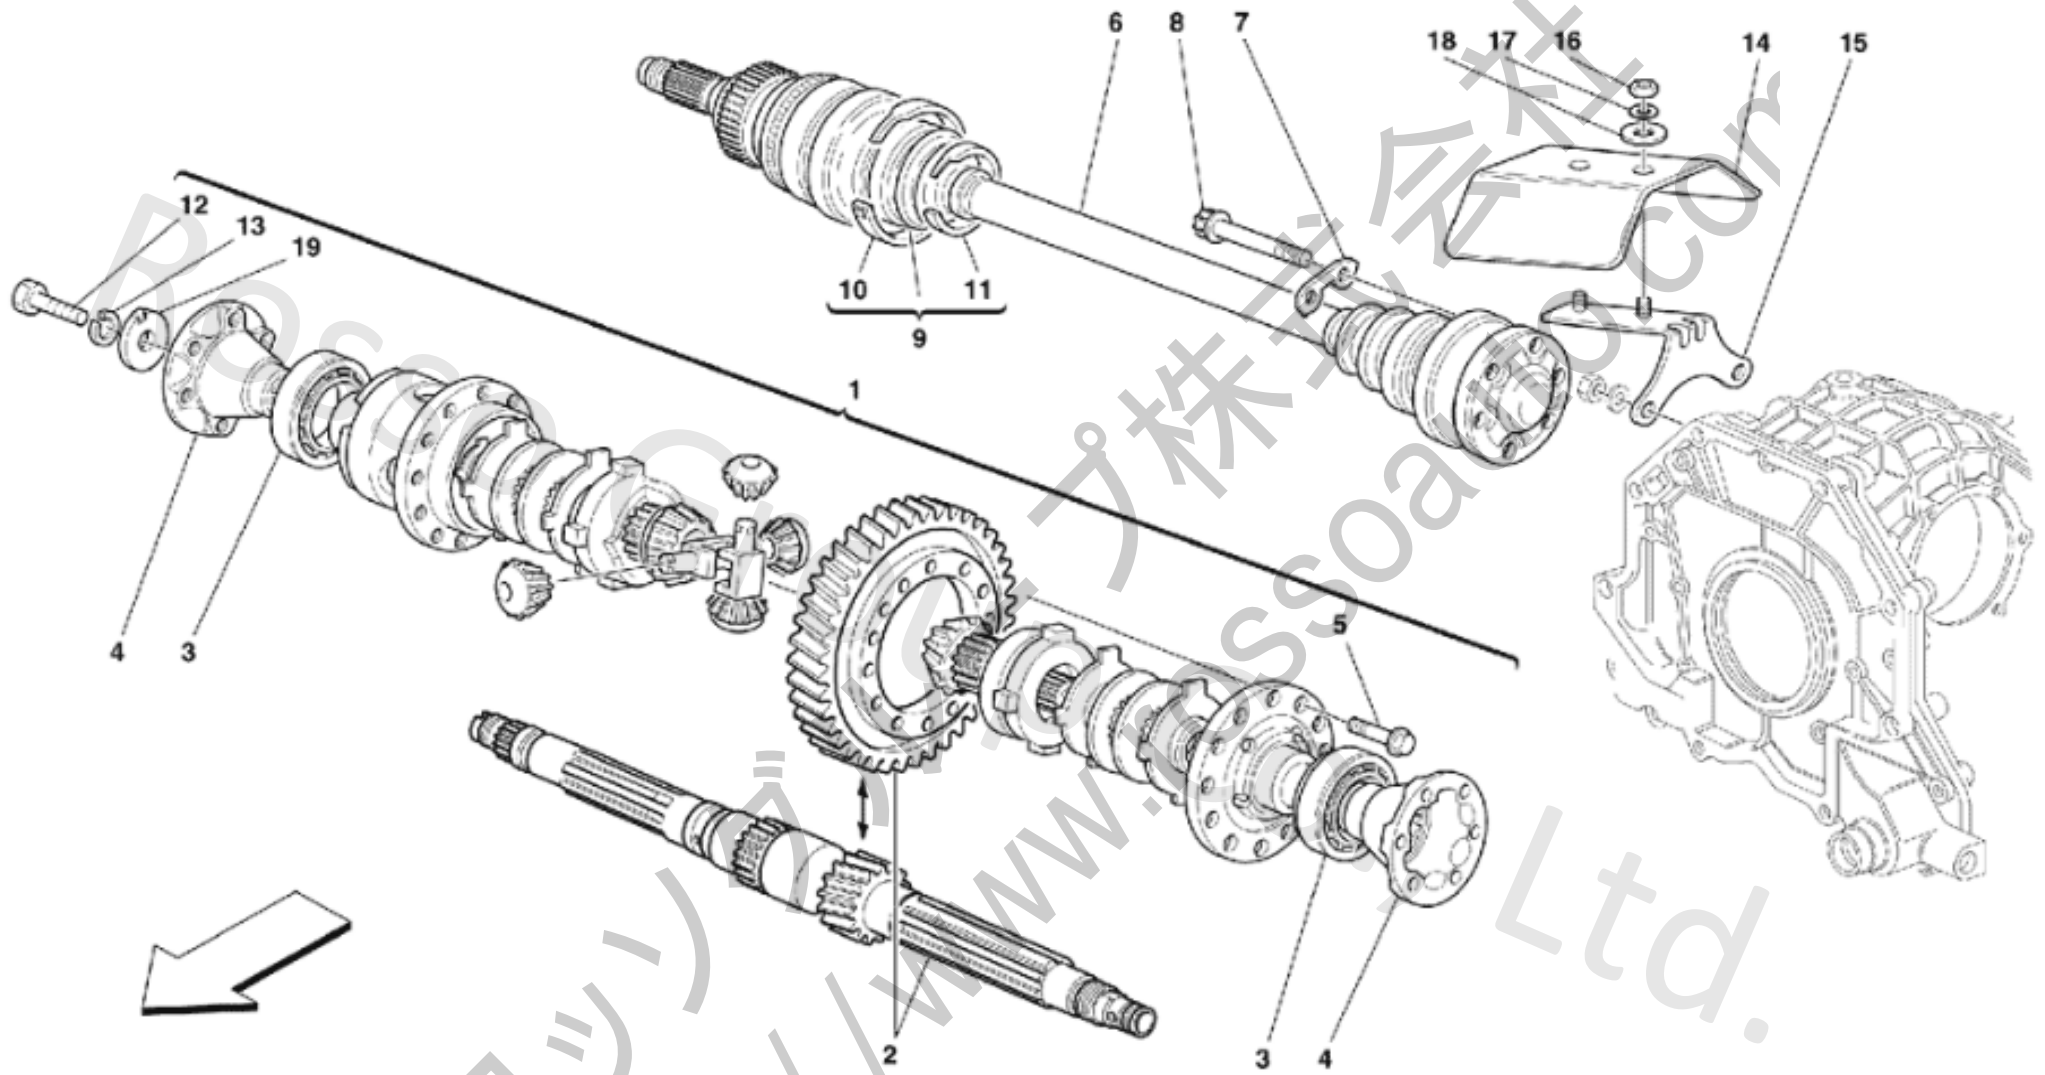

036 Differential and AxleShaft

株式会社SSOa
<https://www.ssoa.co.jp/> Ltd.

036 Differential and AxleShaft

No.	Part No.	Name	Qty
1	162924	COMPLETE DIFFERENTIAL	1
2	70000872	COMPLETE BEVEL GEAR PAIR	1
2	70000834	COMPLETE BEVEL GEAR PAIR	1
3	125390	BEARING	2
4	139898	FLANGE FOR AXLE COUPLING	2
5	162920	SCREW	12
6	170602	COMPLETE AXLE SHAFT	2
6	165071	COMPLETE AXLE SHAFT	2
7	149415	SCRAPING PLATE	6
8	223916	SCREW	12
9	70000867	PROTECTION REPLACEMENT SET	2
9	70000868	PROTECTION REPLACEMENT SET	2
10	172347	BIG CLAMP	4
10	154214	BIG CLAMP	4
11	154213	SMALL CLAMP	4
12	153589	SCREW	2
13	153590	WASHER	2
14	164482	L.H. ANTI-HEAT SHIELD	1
14	164481	R.H. ANTI-HEAT SHIELD	1
15	164480	SHIELD SUPPORTING BRACKET	2
16	10725914	NUT	4
17	127494	WASHER	4
18	12644424	WASHER	4
19	153591	SPACER	2