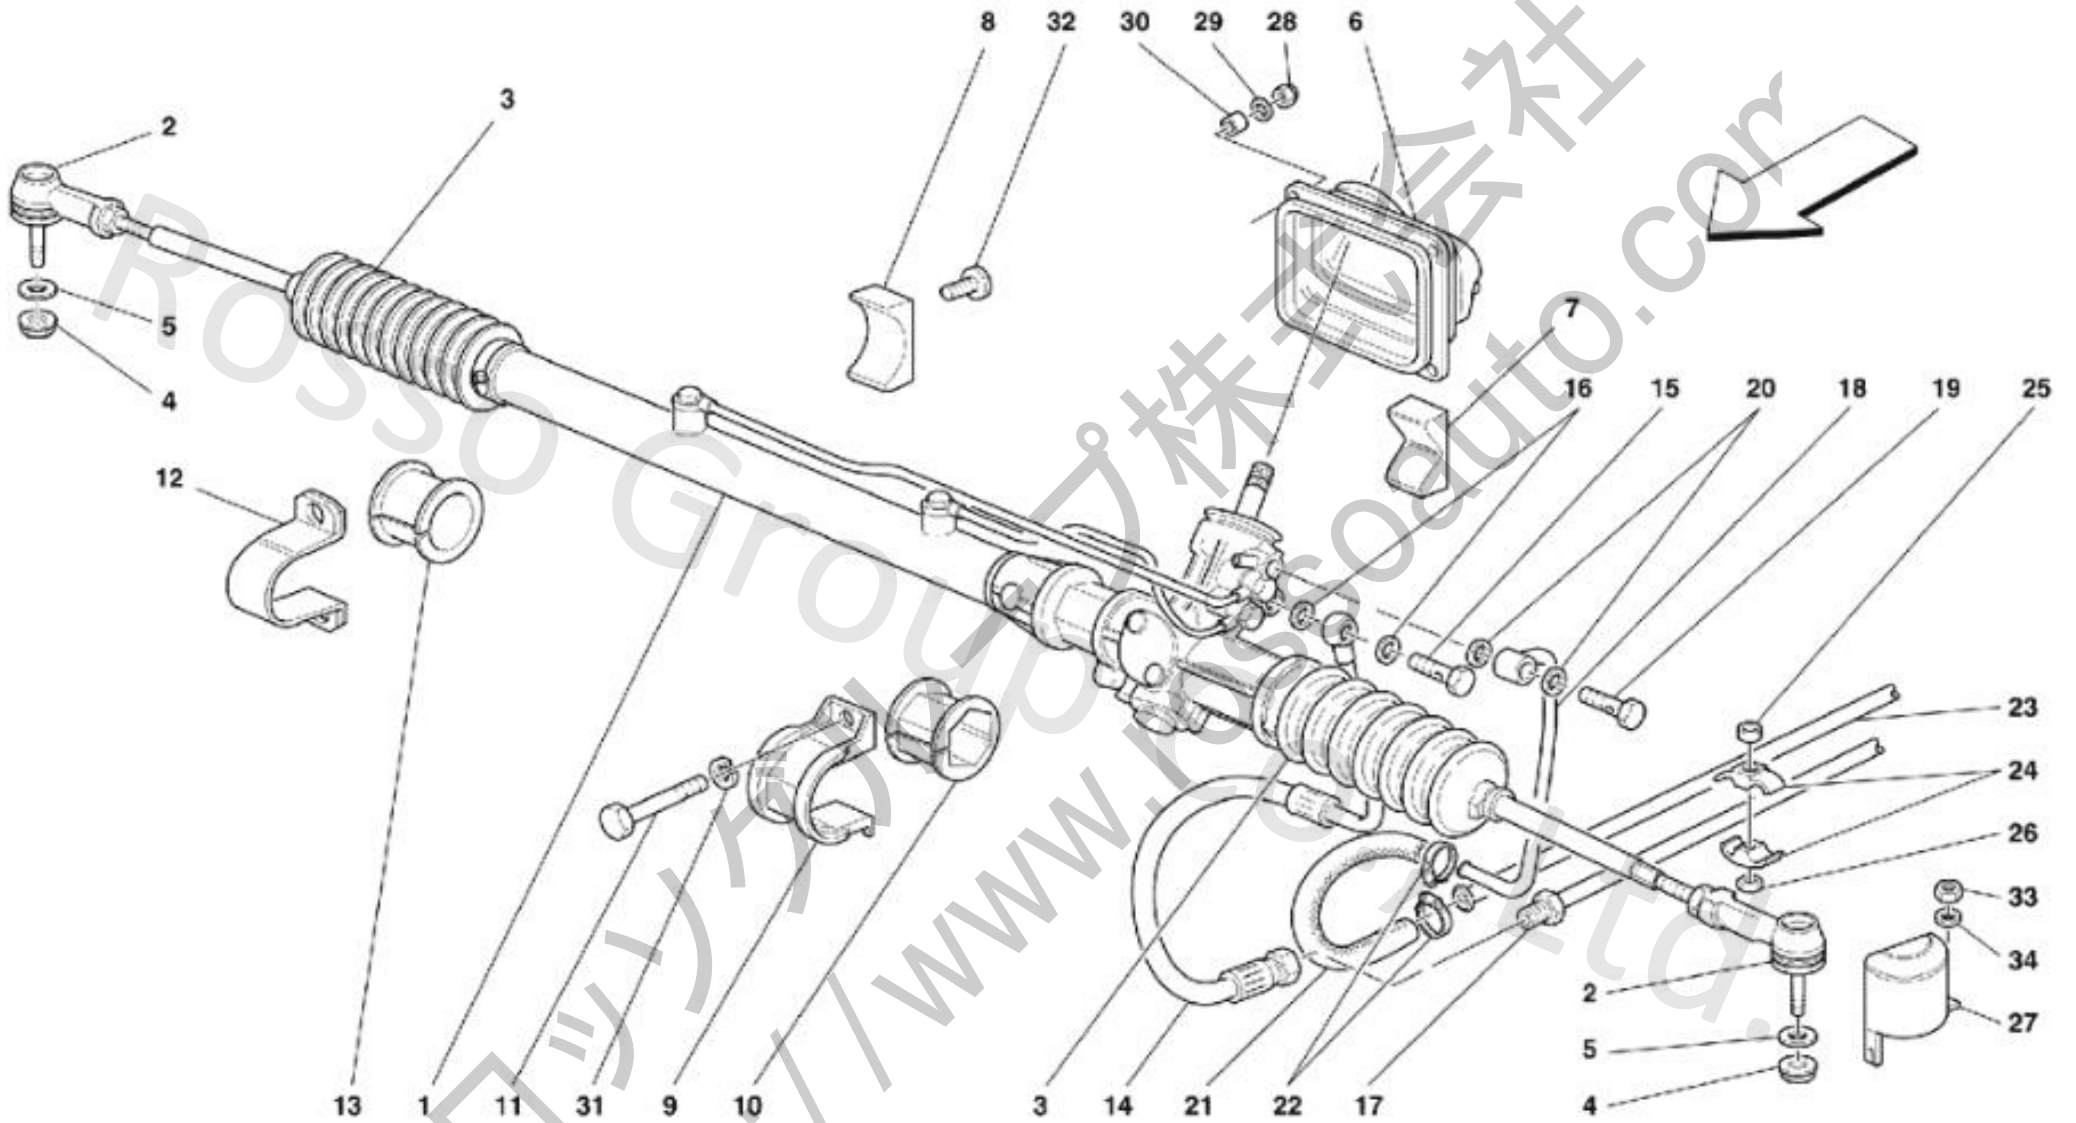

045 Hydraulic Steering Box ...

045 Hydraulic Steering Box ...

No.	Part No.	Name	Qty
1	157546	STEERING BOX WITH POWER STEERING	1
1	158735	STEERING BOX WITH POWER STEERING	1
2	154300	BALL JOINT	2
3	160674	RUBBER BOOT	2
4	149807	NUT	2
5	155002	WASHER	2
6	162905	RUBBER BOOT COMPLETED WITH PLATE	1
6	162906	RUBBER BOOT COMPLETED WITH PLATE	1
7	163878	DRIVER SIDE PAD	1
7	163947	DRIVER SIDE PAD	1
8	137532	PASSENGER SIDE PAD	1
9	164093	DRIVER SIDE BRACKET	1
9	163984	DRIVER SIDE BRACKET	1
10	137528	DRIVER SIDE PAD	1
11	16043834	SCREW	4
12	157548	PASSENGER SIDE BRACKET	1
13	137527	PASSENGER SIDE PAD	1
14	165199	DELIVERY TUBE	1
14	165201	DELIVERY TUBE	1
15	10185111	UNION	1
16	10280060	GASKET	2
17	158251	TANK-STEERING BOX UNDERFLOOR TUBE	1
17	170616	TANK-STEERING BOX UNDERFLOOR TUBE	1
18	167458	TUBE WITH UNION	1
18	167468	TUBE WITH UNION	1
19	167164	UNION	1
20	10298460	GASKET	2
21	158254	RUBBER HOSE	1
22	161490	SCREW COLLAR	2
23	170617	PUMP-STEERING BOX UNDERFLOOR DELIVERY TUBE	1
23	158256	PUMP-STEERING BOX UNDERFLOOR DELIVERY TUBE	1
24	63989800	CLIP	10
25	140085	SPACER	4
26	102948	NUT	5
27	150879	L.H. BALL JOINT PROTECTION	1
27	150878	R.H. BALL JOINT PROTECTION	1
28	169180	NUT	4
29	63622400	WASHER	4
30	162658	SPACER	4

045 Hydraulic Steering Box ...

31	127496 WASHER	4
32	14591687 FIXING BUTTON	4
33	14058319 NUT	4
34	10730014 WASHER	4

ロッシオーターグループ株式会社
<https://www.rossoauto.com>