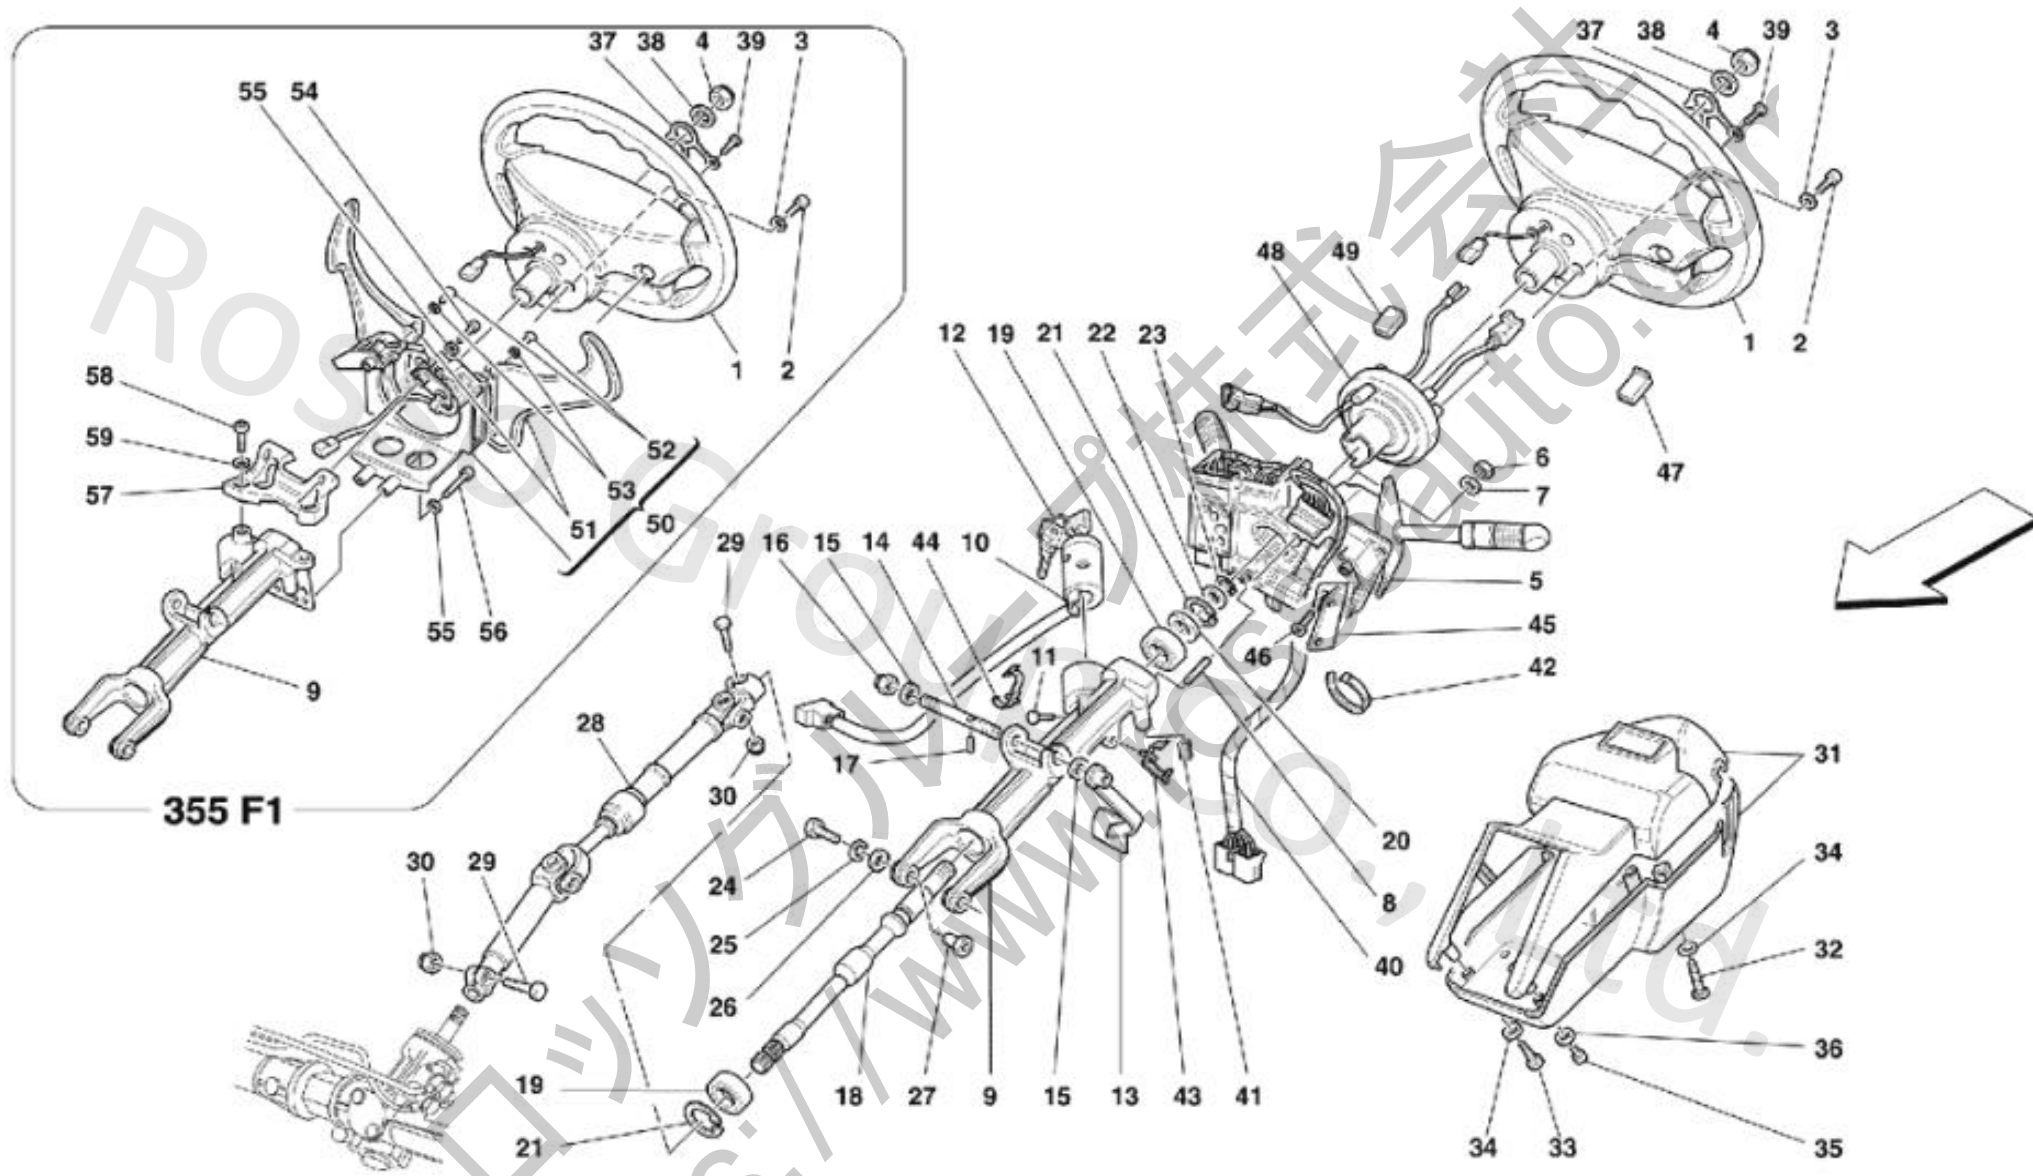

046 Steering Column

046 Steering Column

No.	Part No.	Name	Qty
1	164249	COMPLETE AIRBAG STEERING WHEEL	1
1	658465..	COMPLETE AIRBAG STEERING WHEEL	1
2	13271914	SCREW	3
3	10615274	WASHER	3
4	101648	NUT	1
5	159411	UNHOOK DEVIATION	1
5	159411	UNHOOK DEVIATION	1
6	15896470	NUT	2
7	12601174	WASHER	2
8	11001224	STUD	2
9	176198	COLUMN SUPPORT	1
9	167264	COLUMN SUPPORT	1
10	162548	ANTI-THEFT DEVICE (COMPLETE OF DOORS LOCKS SET)	1
10	162549	ANTI-THEFT DEVICE (COMPLETE OF DOORS LOCKS SET)	1
11	168045	SCREW	1
12	170010	BLANK KEY	1
13	150839	LOCK LEVER FOR STEERING COLUMN	1
14	133870	SHAFT FOR LEVER	1
15	114865	WASHER	2
16	148020	NUT	1
17	14163870	FLEXIBLE PIN	1
18	157969	UPPER SHAFT FOR STEERING CONTROL	1
19	134061	BEARING	2
20	134065	SPACER WASHER MM. 1,0	1
20	134066	SPACER WASHER MM. 1,1	1
20	134067	SPACER WASHER MM. 1,2	1
20	134068	SPACER WASHER MM. 1,3	1
20	134069	SPACER WASHER MM. 1,4	1
21	11060076	SEEGER RING	2
22	134070	SPACER WASHER MM. 1,0	1
22	134071	SPACER WASHER MM. 1,1	1
22	134072	SPACER WASHER MM. 1,2	1
22	134073	SPACER WASHER MM. 1,3	1
22	134074	SPACER WASHER MM. 1,4	1
23	11066876	SEEGER RING	1
24	16043324	SCREW	2
25	127496	WASHER	2
26	12638524	WASHER	4
27	134504	BUSHING	2
28	159065	STEERING CARDANIC TRASMISSION	1
28	157543	STEERING CARDANIC TRASMISSION	1
29	150427	SCREW	2
30	150428	NUT	2
31	64042700	COVER FOR STEERING ROD	1
31	64798900	COVER FOR STEERING ROD	1