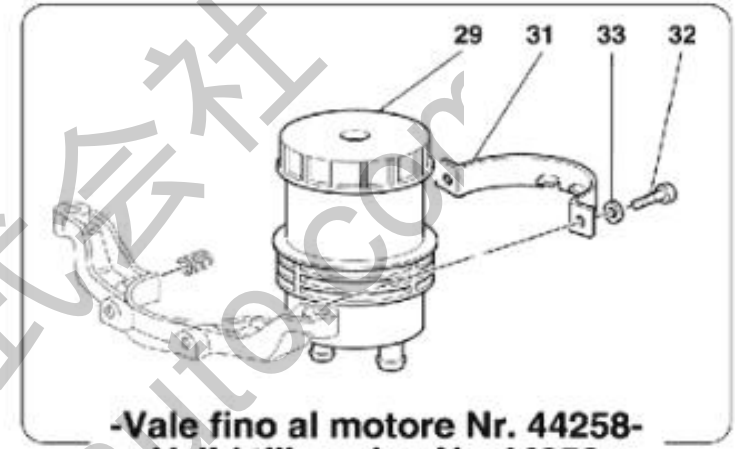

047 Hydraulic Steering Pump...

**-Vale fino al motore Nr. 44258-**  
**-Valid till engine Nr. 44258-**

<https://www.krossoaito.com>

## 047 Hydraulic Steering Pump...

No.	Part No.	Name	Qty
1	158114	COMPLETE HYDRAULIC SERVO-CONTROL PUMP	1
2	158002	UPPER FRONT BRACKET	1
3	158003	LOWER FRONT BRACKET	1
4	158004	REAR BRACKET	1
5	158009	POWER STEERING PUMP PULLEY	1
6	16051921	SCREW	3
7	11193874	WASHER	3
8	199832	POWER STEERING BELT	1
8	199832	POWER STEERING PUMP BELT	1
9	158000	BELT TENSION ADJUSTING BRACKET	1
10	125668	SCREW	1
11	14496524	WASHER	1
12	186196	SCREW	2
13	153366	WASHER	2
14	152535	THREADED PIN	1
15	104030	NUT	1
16	12646724	WASHER	1
17	14308574	SCREW	1
18	158008	BUSHING	2
19	11190574	WASHER	1
20	13526070	THREADED INSERT	1
21	167568	DELIVERY PIPE FROM PUMP TO UNDERFLOOR PIPE	1
22	10185111	UNION	1
23	10280060	GASKET	2
24	160955	PIPE FROM TANK TO PUMP	1
25	159469	UNION	1
26	10184411	UNION	1
27	145192	GASKET	2
28	13000390	SCREW COLLAR	2
29	167002	POWER STEERING OIL TANK	1
29	167002	POWER STEERING OIL TANK	1
30	164912	BRACKET	1
31	172549	TANK SUPPORT CLAMP	1
31	159443	TANK SUPPORT CLAMP	1
32	14305724	SCREW	2
33	10519424	WASHER	2
34	173572	HOSE FROM UNDERFLOOR PIPE TO TANK	1
35	161490	SCREW COLLAR	2

047 Hydraulic Steering Pump...

36	13525570	THREADED INSERT	2
37	-	SCREW	4
38	-	NUT	4
39	-	WASHER	8

ロッシオーター株式会社  
<https://www.rossoauto.com>