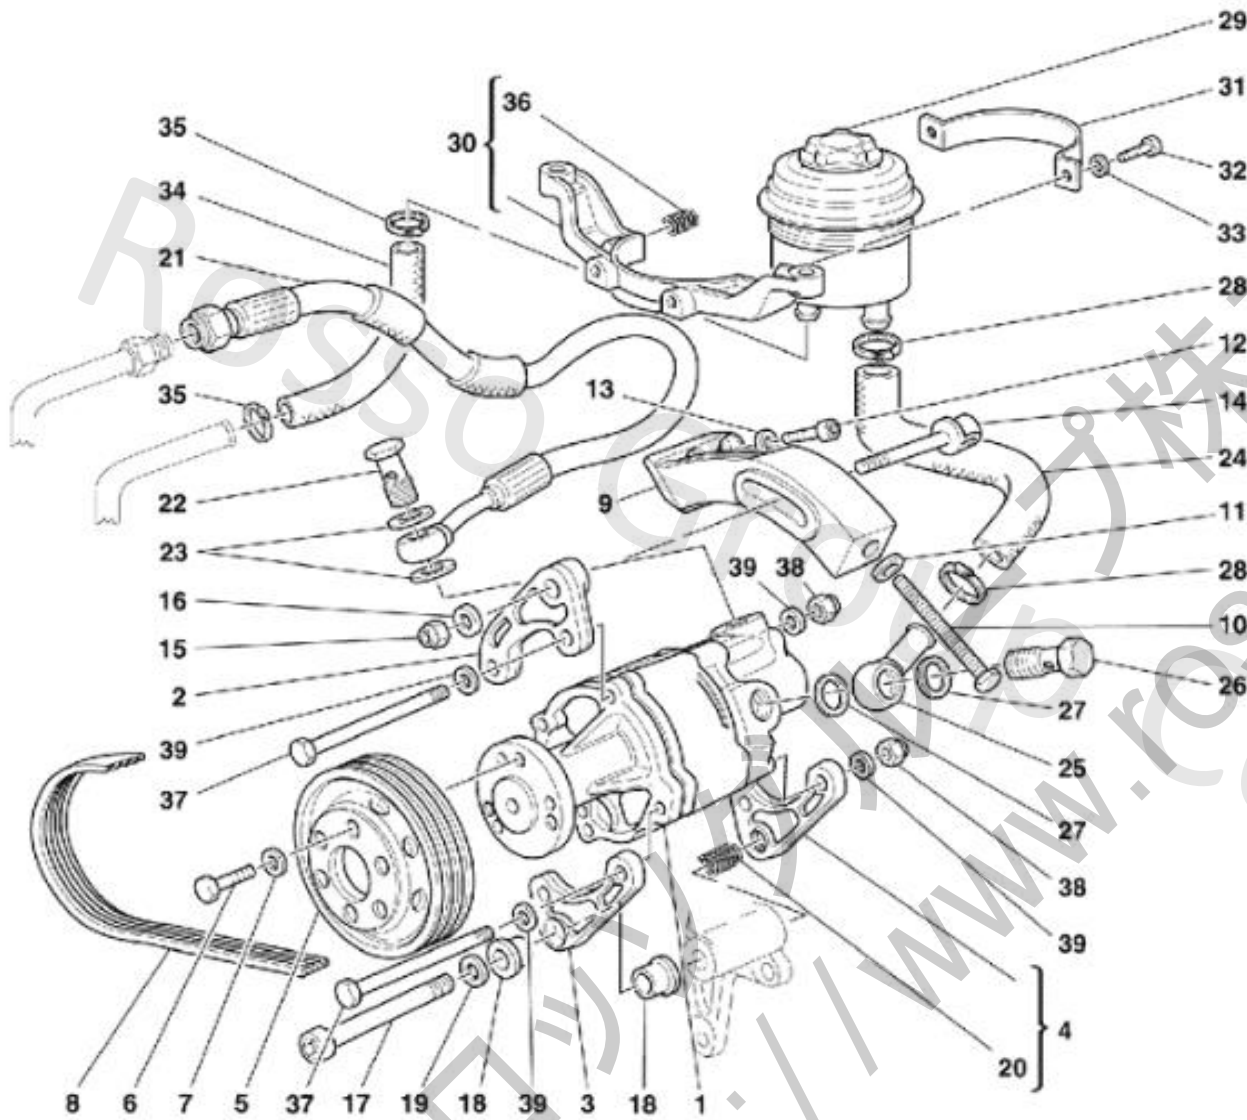

047 Hydraulic Steering Pump...

**-Vale fino al motore Nr. 44258-**  
**-Valid till engine Nr. 44258-**

<https://www.krossoaito.com>

## 047 Hydraulic Steering Pump...

No.	Part No.	Name	Qty
1	158114	COMPLETE HYDRAULIC SERVO-CONTROL PUMP	1
2	158002	UPPER FRONT BRACKET	1
3	158003	LOWER FRONT BRACKET	1
4	158004	REAR BRACKET	1
5	158009	POWER STEERING PUMP PULLEY	1
6	16051921	SCREW	3
7	11193874	WASHER	3
8	199832	POWER STEERING BELT	1
8	199832	POWER STEERING PUMP BELT	1
9	158000	BELT TENSION ADJUSTING BRACKET	1
10	125668	SCREW	1
11	14496524	WASHER	1
12	186196	SCREW	2
13	153366	WASHER	2
14	152535	THREADED PIN	1
15	104030	NUT	1
16	12646724	WASHER	1
17	14308574	SCREW	1
18	158008	BUSHING	2
19	11190574	WASHER	1
20	13526070	THREADED INSERT	1
21	167568	DELIVERY PIPE FROM PUMP TO UNDERFLOOR PIPE	1
22	10185111	UNION	1
23	10280060	GASKET	2
24	160955	PIPE FROM TANK TO PUMP	1
25	159469	UNION	1
26	10184411	UNION	1
27	145192	GASKET	2
28	13000390	SCREW COLLAR	2
29	167002	POWER STEERING OIL TANK	1
29	167002	POWER STEERING OIL TANK	1
30	164912	BRACKET	1
31	172549	TANK SUPPORT CLAMP	1
31	159443	TANK SUPPORT CLAMP	1
32	14305724	SCREW	2
33	10519424	WASHER	2
34	173572	HOSE FROM UNDERFLOOR PIPE TO TANK	1
35	161490	SCREW COLLAR	2

047 Hydraulic Steering Pump...

36	13525570	THREADED INSERT	2
37	-	SCREW	4
38	-	NUT	4
39	-	WASHER	8

ロッシオーター株式会社  
<https://www.rossoauto.com>