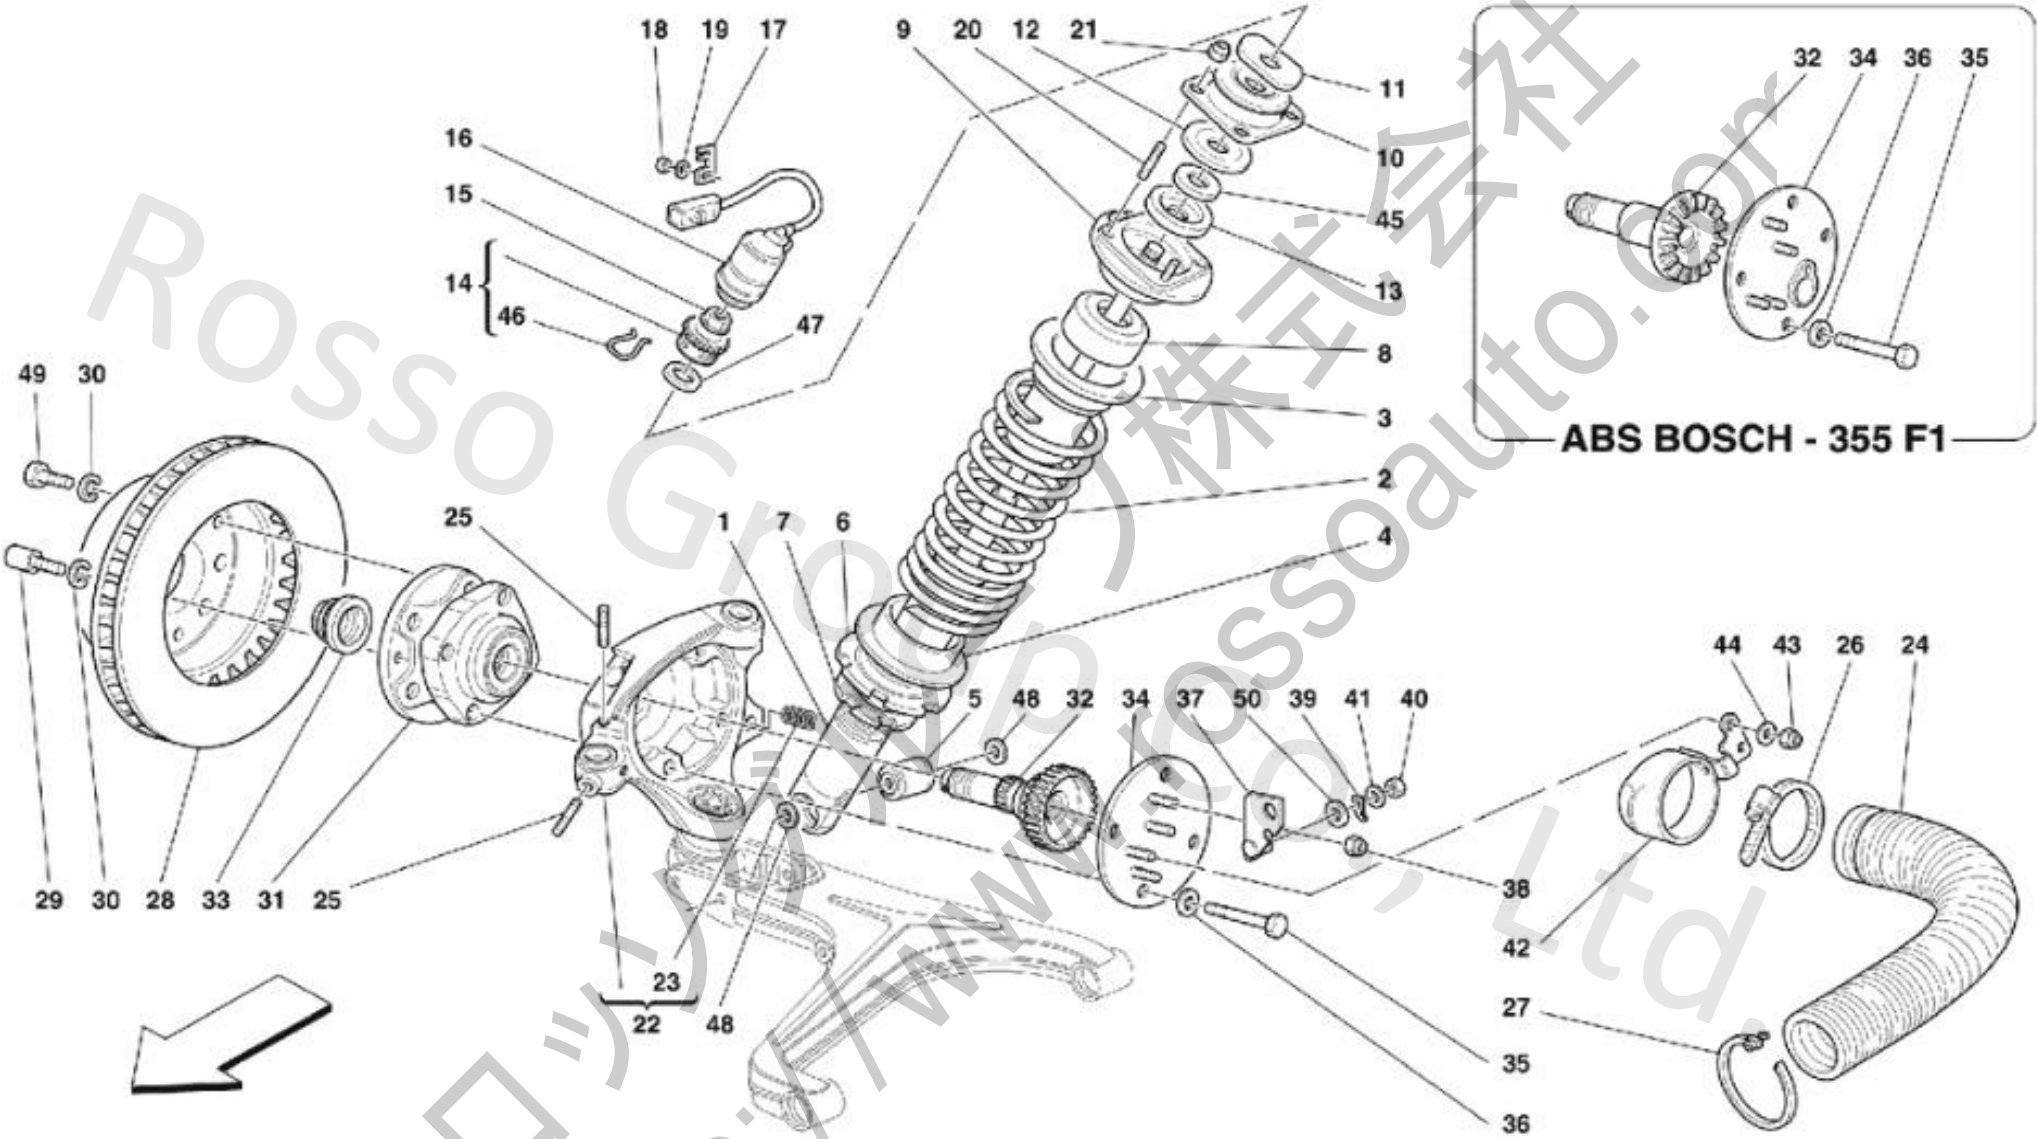

048 Front Suspension - Shock..

048 Front Suspension - Shock..

No.	Part No.	Name	Qty
1	183633	FRONT SHOCK ABSORBER	2
2	176027	SPRING	2
2	124982	SPRING	2
3	162985	UPPER SPACER	2
4	103264	LOWER SPACER	2
5	157630	SILENT BLOCK BUSH	2
6	155086	SPACER	2
7	141860	RING NUT	2
8	149857	PAD	2
9	151547	SPRING RETAINING CUP	2
10	114812	HYPERBLOCK	2
11	137825	WASHER	2
12	152654	WASHER	2
13	159885	SPACER	2
14	137824	ACTUATOR SUPPORT	2
15	137826	NUT	2
16	158732	SHOCK ABSORBER ACTUATOR	2
17	155751	CLIP	2
18	62790300	NUT	1
19	10519224	WASHER	1
20	12354524	STUD	8
21	104030	NUT	8
22	167485	L.H. COMPLETE STEERING KNUCKLE	1
22	175488	L.H. COMPLETE STEERING KNUCKLE	1
22	175487	R.H. COMPLETE STEERING KNUCKLE	1
22	167484	R.H. COMPLETE STEERING KNUCKLE	1
23	133771	THREADED INSERT	4
24	176378	FRONT BRAKES COOLING PIPE	2
25	11000924	STUD	4
26	13001090	SCREW COLLAR	2
27	10292490	SPLIT PIN COLLAR	2
28	169830	FRONT BRAKE DISC	2
28	160051	FRONT BRAKE DISC	2
29	157841	BRAKE DISC FIXING AND WHEEL CENTERING SCREW	2
30	127496	WASHER	4
31	142882	HUB COMPLETE BEARING	2
32	157833	PIN WITH TOOTHED WHEEL	2
32	174039	PIN WITH TOOTHED WHEEL	2

048 Front Suspension - Shock..

33	209184 NUT	2
34	159055 L.H. COVER	1
34	170673 L.H. COVER	1
34	170672 R.H. COVER	1
34	159056 R.H. COVER	1
35	139973 SCREW	8
36	12601474 WASHER	8
37	139693 L.H. SUPPORT	1
37	139692 R.H. SUPPORT	1
38	102741 NUT	4
39	143405 FASTON	2
40	15896470 NUT	2
41	149951 WASHER	2
42	163591 L.H. BRAKES AIR INLET	1
42	163592 R.H. BRAKES AIR INLET	1
43	102741 NUT	4
44	10519424 WASHER	4
45	157104 BUSHING	2
46	142079 CLIP	2
47	160461 WASHER	2
48	153496 SPACER WASHER MM. 2,9	4
48	153495 SPACER WASHER MM. 3,0	4
48	153497 SPACER WASHER MM. 3,1	4
49	16043424 BRAKE DISC FIXING SCREW	2
50	12605274 WASHER	2