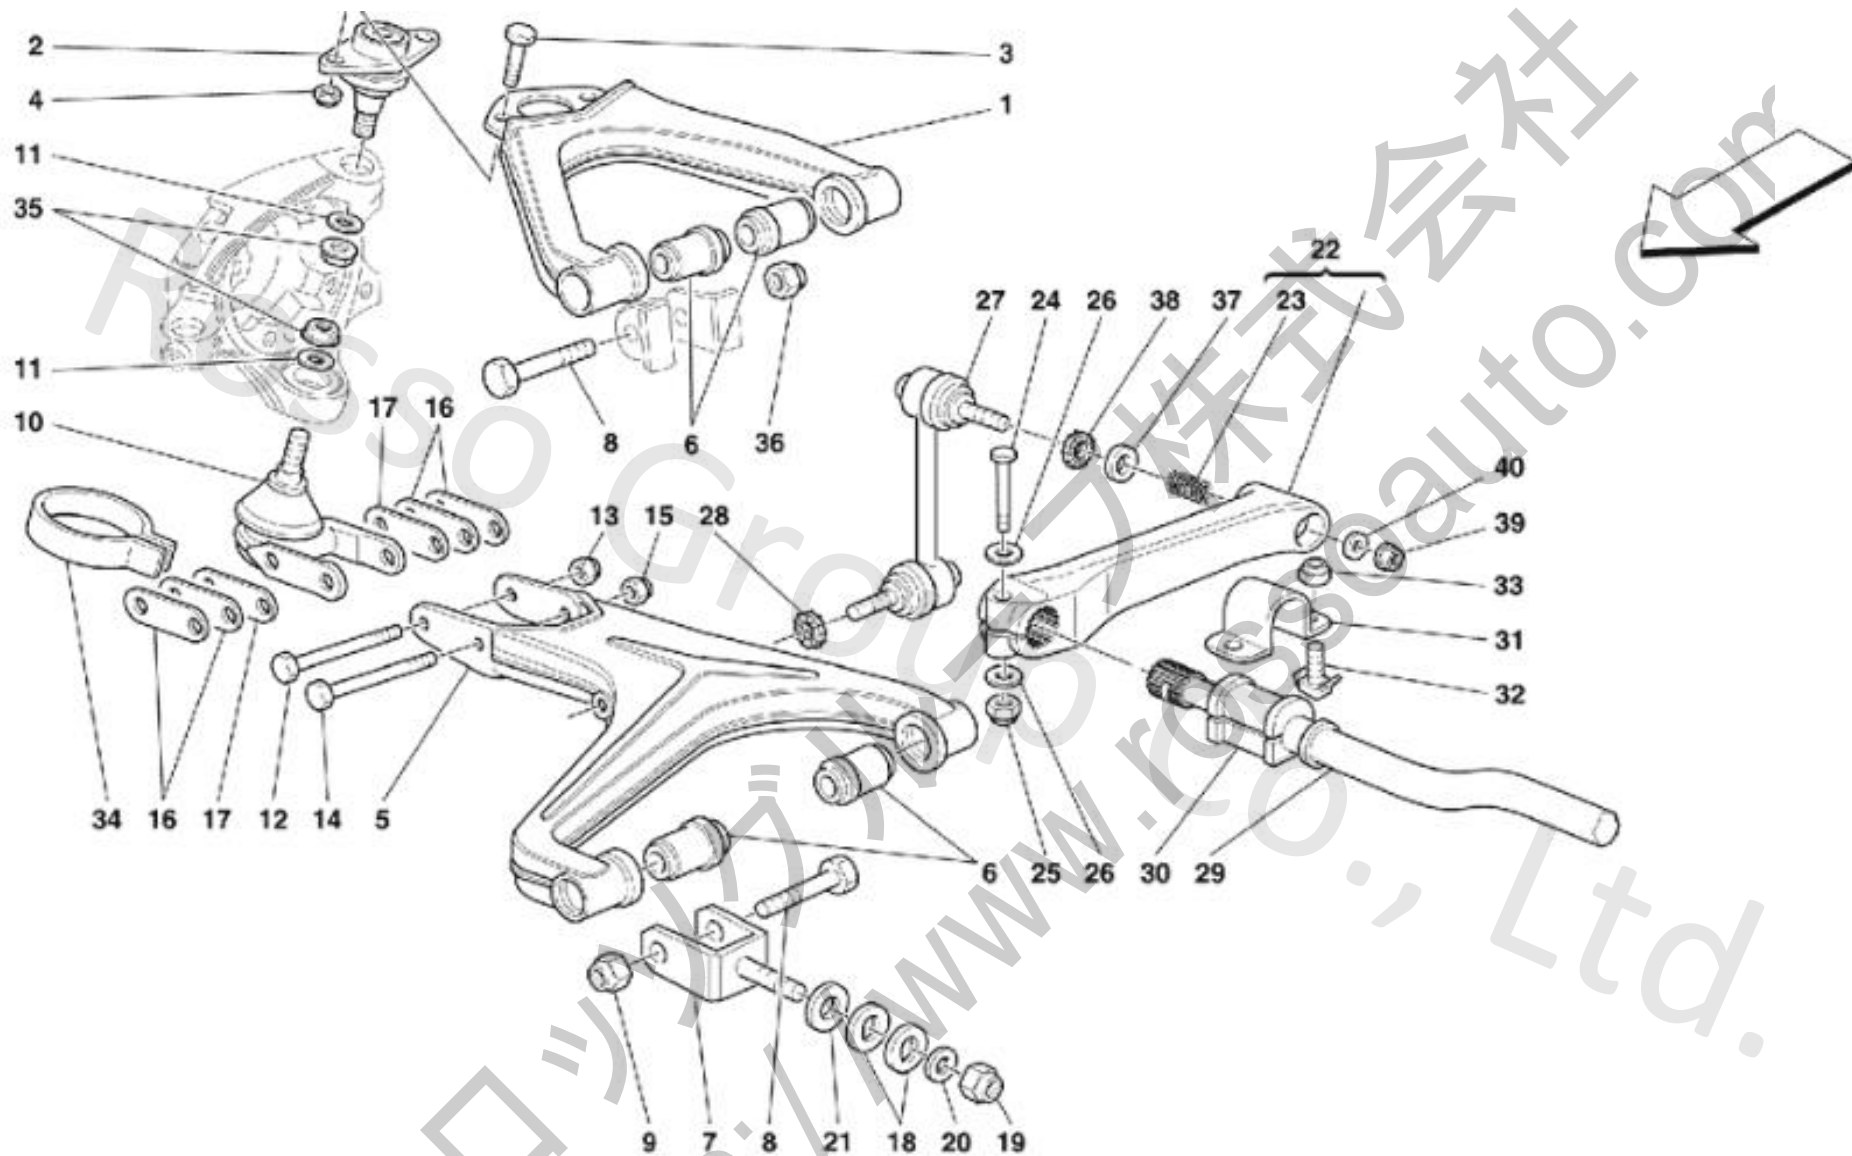

049 Front Suspension -Wishbone

049 Front Suspension -Wishbone

No.	Part No.	Name	Qty
1	159372	UPPER LEVER	2
2	132776	UPPER BALL JOINT	2
3	16043724	SCREW	4
4	104030	NUT	4
5	159305	LOWER LEVER	2
6	163038	FLANBLOCK	8
7	159398	LOWER FORK	4
8	106419	SCREW	8
9	102825	NUT	4
10	133944	LOWER BALL JOINT	2
11	155002	WASHER	4
12	15971624	SCREW	2
13	102742	NUT	2
14	132667	SCREW	2
15	102825	NUT	2
16	101022	SETTING PLATE	10
17	164484	SETTING PLATE MM. 1,0	2
17	115073	SETTING PLATE MM. 1,2	2
17	101022	SETTING PLATE MM. 1,5	2
17	164485	SETTING PLATE MM. 2,0	2
18	101039	SPACER WASHER MM. 1,0	8
18	107338	SPACER WASHER MM. 1,5	8
18	107339	SPACER WASHER MM. 2,0	8
18	107340	SPACER WASHER MM. 2,5	8
18	107341	SPACER WASHER MM. 3,0	8
18	107342	SPACER WASHER MM. 3,25	8
19	150238	NUT	4
20	152617	WASHER	4
21	159402	WASHER	4
22	161813	ARM FOR ANTI-ROLL BAR	2
22	170075	ARM FOR ANTI-ROLL BAR	2
23	13526170	THREADED INSERT	2
24	16044234	SCREW	2
25	101139	NUT	2
26	12604474	WASHER	4
27	161110	L.H. BALL TIE ROD	1
27	161109	R.H. BALL TIE ROD	1
28	160092	WASHER	2

049 Front Suspension -Wishbone

29	159353 FRONT ANTI-ROLL BAR	1
30	118371 BAR BUFFER	2
31	133802 PAD FASTENING PLATE	2
32	14672491 SCREW	4
33	104030 NUT	4
34	160019 BALL JOINT PROTECTION	2
35	149807 NUT	4
36	148020 NUT	4
37	102901 SPACER WASHER	2
38	160092 WASHER	2
39	14059421 NUT	2
40	12642424 WASHER	2