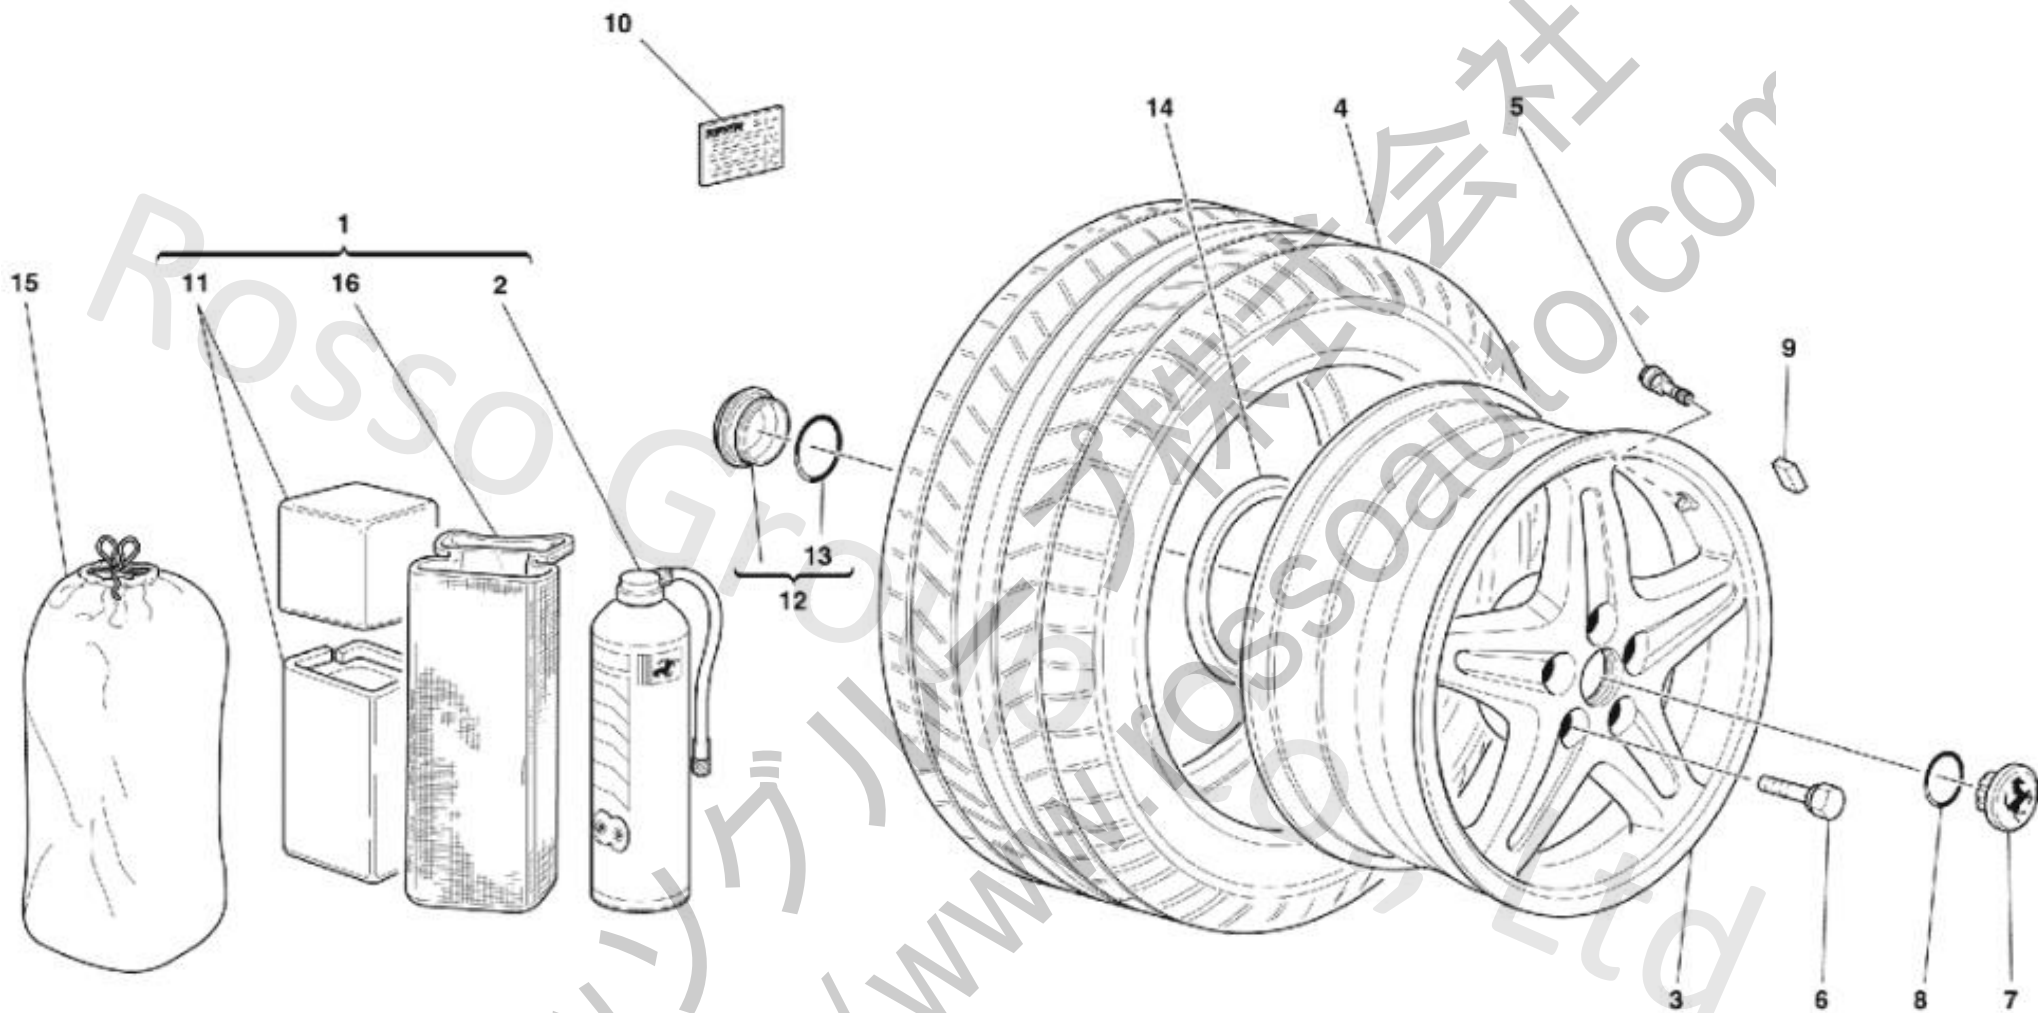

052 Wheels

052 Wheels

No.	Part No.	Name	Qty
0	171983	SPARE WHEEL	1
1	152367	COMPLETE CYLINDER FOR TYRE REPAIRING	1
2	137724	CYLINDER FOR TYRE REPAIRING	1
3	166475	FRONT WHEEL RIM 7.5J X 18	2
3	166476	REAR WHEEL RIM 10J X 18	2
3	70002289	MULTI-SPOKE WHEEL SET	1
4	172650	FRONT TYRE BRIDGESTONE 225/40 ZR18	2
4	172660	FRONT TYRE MICHELIN 225/40 ZR18	2
4	172654	FRONT TYRE PIRELLI 225/40 ZR18	2
4	172657	L.H. FRONT TYRE GOOD-YEAR 225/40 ZR18	1
4	172653	L.H. REAR TYRE BRIDGESTONE 265/40 ZR18	1
4	172659	L.H. REAR TYRE GOOD-YEAR 265/40 ZR18	1
4	172656	R.H. FRONT TYRE GOOD-YEAR 225/40 ZR18	1
4	172652	R.H. REAR TYRE BRIDGESTONE 265/40 ZR18	1
4	172658	R.H. REAR TYRE GOOD-YEAR 265/40 ZR18	1
4	172661	REAR TYRE MICHELIN 265/40 ZR18	2
4	172655	REAR TYRE PIRELLI 265/40 ZR18	2
5	174166	VALVE	4
6	176426	WHEEL STUD	20
6	176426	WHEEL STUD	20
7	226245	WHEEL BADGE	4
7	108947	WHEEL BADGE	4
8	120065	O.R. GASKET	4
9	162677	90 GR. COUNTER-WEIGHT	4
10	165453	TYRE PRESSURE PLATE-BRIDGESTONE	1
10	163625	TYRE PRESSURE PLATE-BRIDGESTONE	1
10	163936	TYRE PRESSURE PLATE-BRIDGESTONE	1
10	165960	TYRE PRESSURE PLATE-GOOD YEAR	1
10	171233	TYRE PRESSURE PLATE-GOOD YEAR	1
10	170031	TYRE PRESSURE PLATE-GOOD YEAR	1
10	163938	TYRE PRESSURE PLATE-MICHELIN	1
10	164501	TYRE PRESSURE PLATE-MICHELIN	1
10	165454	TYRE PRESSURE PLATE-MICHELIN	1
10	163937	TYRE PRESSURE PLATE-PIRELLI	1
10	160046	TYRE PRESSURE PLATE-PIRELLI	1
10	165452	TYRE PRESSURE PLATE-PIRELLI	1
11	166537	POLYSTYRENE FOAM CASE	1
12	167137	RIM COMPLETE PROTECTION	4

052 Wheels

13	167139 GASKET	4
14	161927 GASKET FOR RIM	4
15	173688 CYLINDER FOR TYRE REPAIRING BAG	1
16	145506 PORTFOLIO	1

ロッシオーターグループ株式会社
<https://www.rossoauto.com>