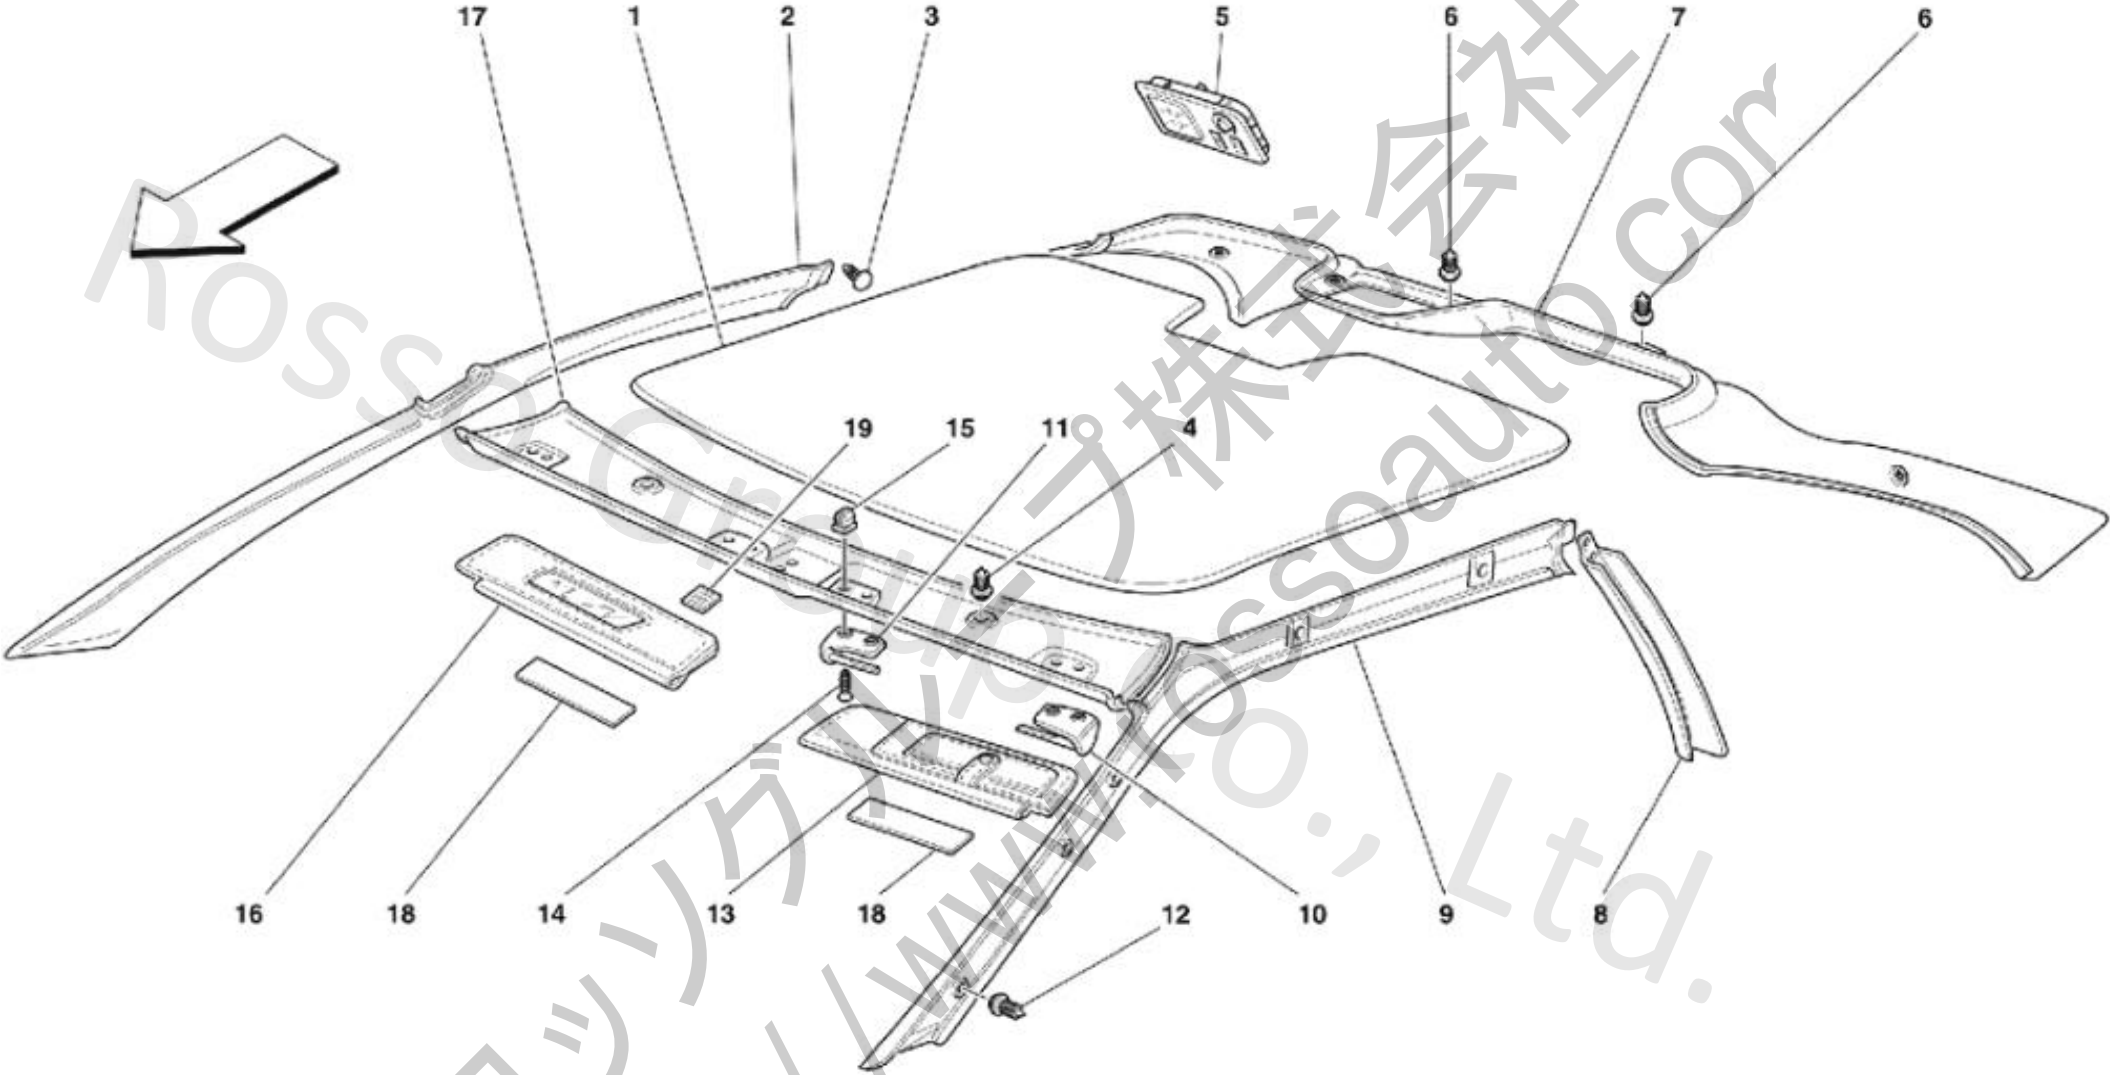

113 Roof -Valid for Berlinetta

## 113 Roof -Valid for Berlinetta

No.	Part No.	Name	Qty
1	64397400	UPHOLSTERY	1
1	64397500	UPHOLSTERY	1
1	64397200	UPHOLSTERY	1
1	630192..	UPHOLSTERY	1
2	643980..	FRONT R.H. POST COVERING MOLDING	1
2	643981..	R.H. LINING	1
3	14592587	FIXING BUTTON	2
4	14188181	RETAINER	2
5	134458	ROOF LAMP FOR PASSENGERS COMPARTMENT LIGHTING	1
6	14188181	RETAINER	6
7	643987..	LINING	1
7	643986..	REAR MOLDING FOR ROOF AND FINS	1
8	643985..	L.H. LINING	1
8	643984..	R.H. LINING	1
8	642783..	REAR L.H. POST COVERING MOLDING	1
8	642782..	REAR R.H. POST COVERING MOLDING	1
9	643982..	FRONT L.H. POST COVERING MOLDING	1
9	643983..	L.H. LINING	1
10	61003300	L.H. BRACKET FOR SCREEN FASTENING	2
11	61003200	R.H. BRACKET FOR SCREEN FASTENING	2
12	14188181	RETAINER	10
13	644661..	L.H. SUN SCREEN	1
13	644659..	L.H. SUN SCREEN	1
14	12673107	SCREW	8
15	14215480	BLOCK	8
16	644663..	R.H. SUN SCREEN	1
16	644657..	R.H. SUN SCREEN	1
17	643979..	LINING	1
17	643978..	WINDSCREEN UPPER CROSS ARM MOLDING	1
18	64764500	AIR-BAG DEVICE USE PLATE	2
18	64541500	AIR-BAG DEVICE USE PLATE	2
18	65423800	AIR-BAG DEVICE USE PLATE	2
19	65910700	AIR-BAG SERVICING PLATE	1
19	64499400	AIR-BAG SERVICING PLATE	1
19	64541700	AIR-BAG SERVICING PLATE	1