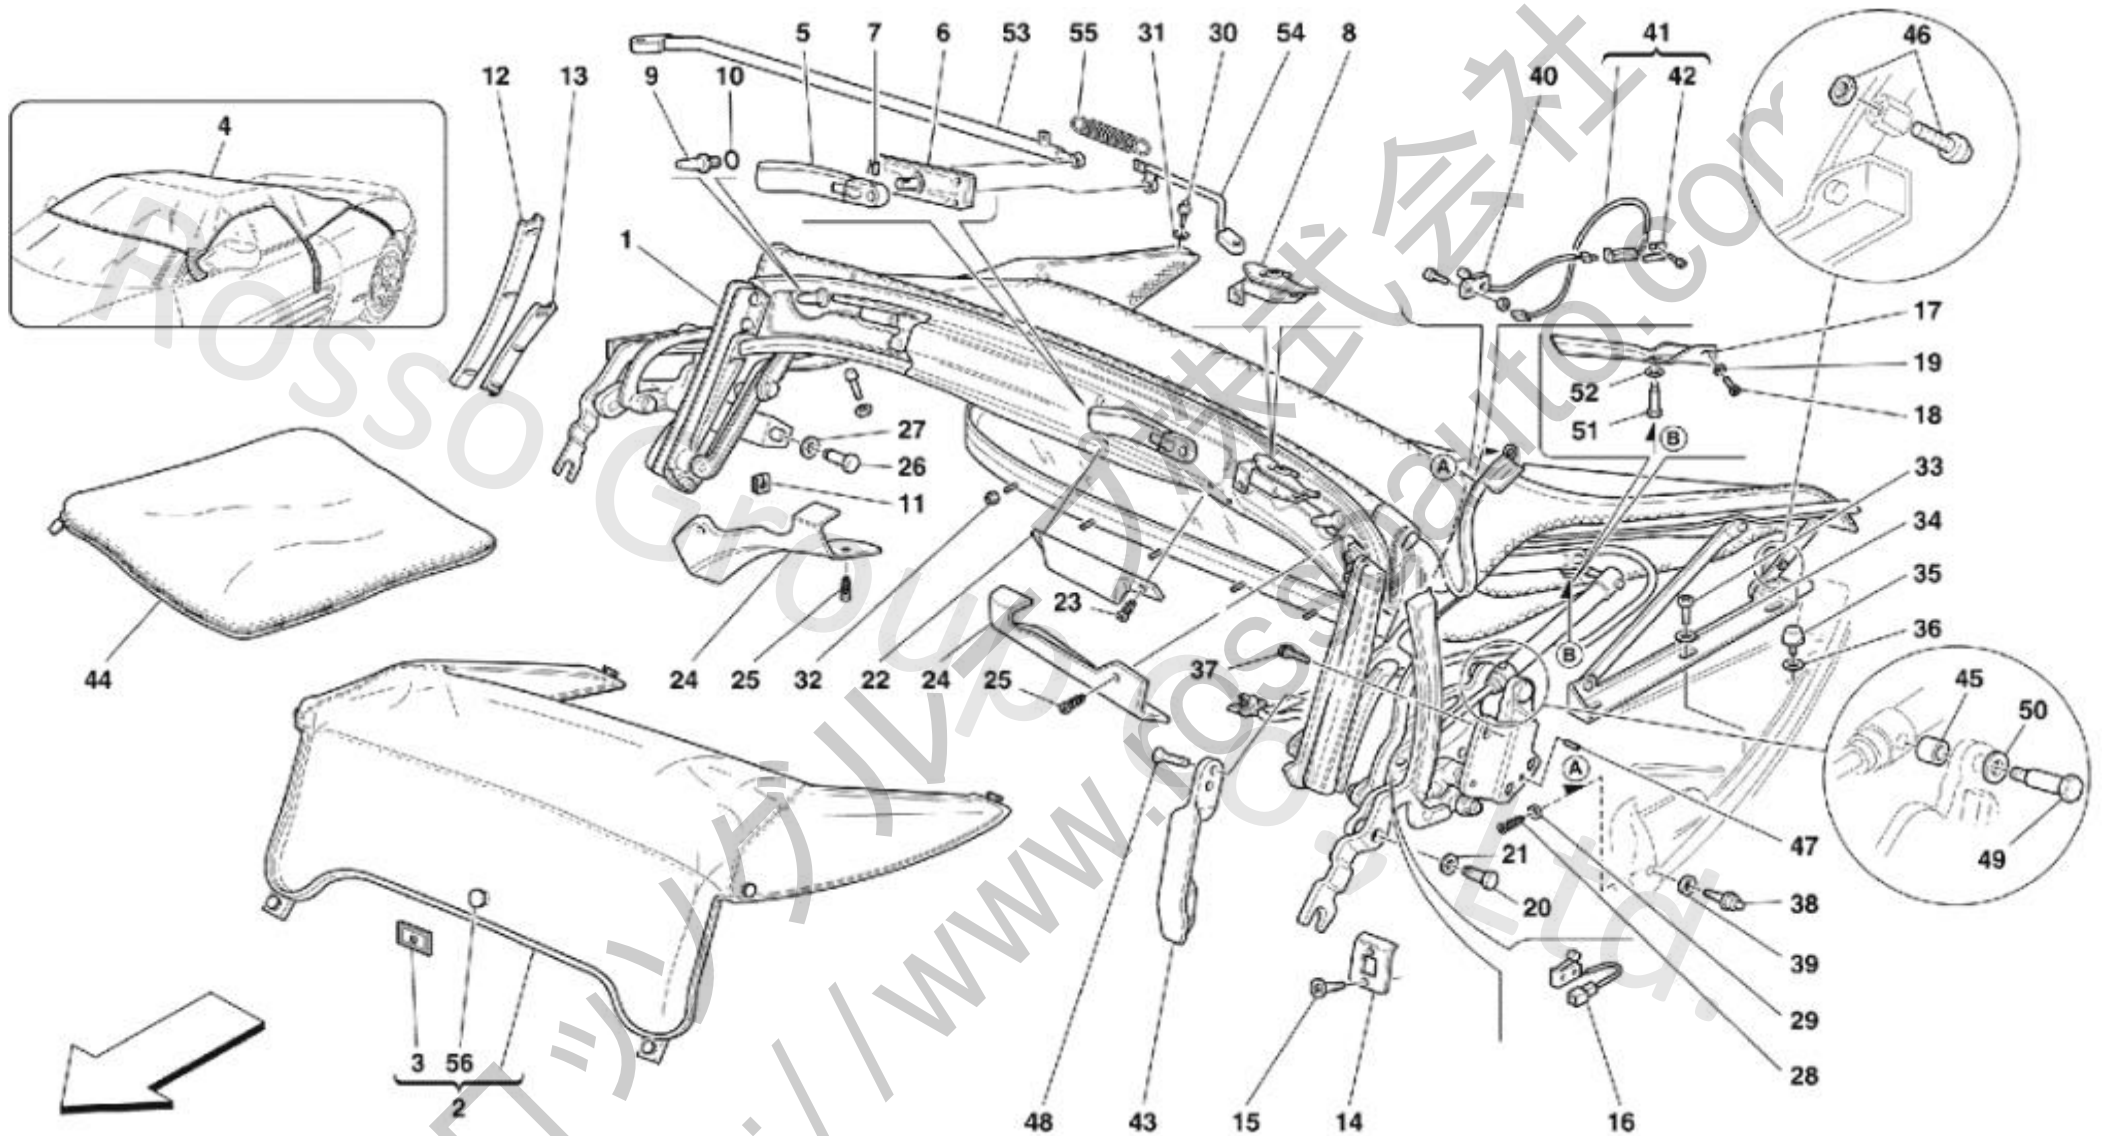

115 Top -Valid for Spider

115 Top -Valid for Spider

No.	Part No.	Name	Qty
0	64528205	PROTECTION CLOTH FOR CAPOTE	1
0	64528202	PROTECTION CLOTH FOR CAPOTE	1
0	64528200	PROTECTION CLOTH FOR CAPOTE	1
1	65268800	COMPLETE CAPOTE	1
1	64897702	COMPLETE CAPOTE	1
1	65268805	COMPLETE CAPOTE	1
1	65268705	COMPLETE CAPOTE	1
1	64897700	COMPLETE CAPOTE	1
1	64528105	COMPLETE CAPOTE	1
1	64897705	COMPLETE CAPOTE	1
1	65268702	COMPLETE CAPOTE	1
1	64528102	COMPLETE CAPOTE	1
1	65268700	COMPLETE CAPOTE	1
1	64528100	COMPLETE CAPOTE	1
1	65268802	COMPLETE CAPOTE	1
2	650989..	TOP COVER	1
2	652665..	TOP COVER	1
2	652578..	TOP COVER	1
2	652666..	TOP COVER	1
2	65266623	TOP COVER	1
2	65266627	TOP COVER	1
2	65266500	TOP COVER	1
3	63239500	BUTTON	1
4	63685100	TONNEAU COVER	1
5	64793800	HANDLE FOR TOP	1
6	63966100	COMPLETE CONTROL BLOCK BOX	1
7	63990900	PIN	1
8	63614100	L.H. TOP CLOSING HOOK	1
8	63614200	R.H. TOP CLOSING HOOK	1
9	64667100	CENTERING CONE	2
10	123622	O.R. GASKET	2
11	14189574	CLIP FOR SCREW	2
12	63613400	L.H. FRONT RUBBER HOLDER PROFILE	1
12	63613200	R.H. FRONT RUBBER HOLDER PROFILE	1
13	63612800	L.H. REAR RUBBER HOLDER PROFILE	1
13	63612700	R.H. REAR RUBBER HOLDER PROFILE	1
14	64626000	PLATE	2
15	15914770	SCREW	4