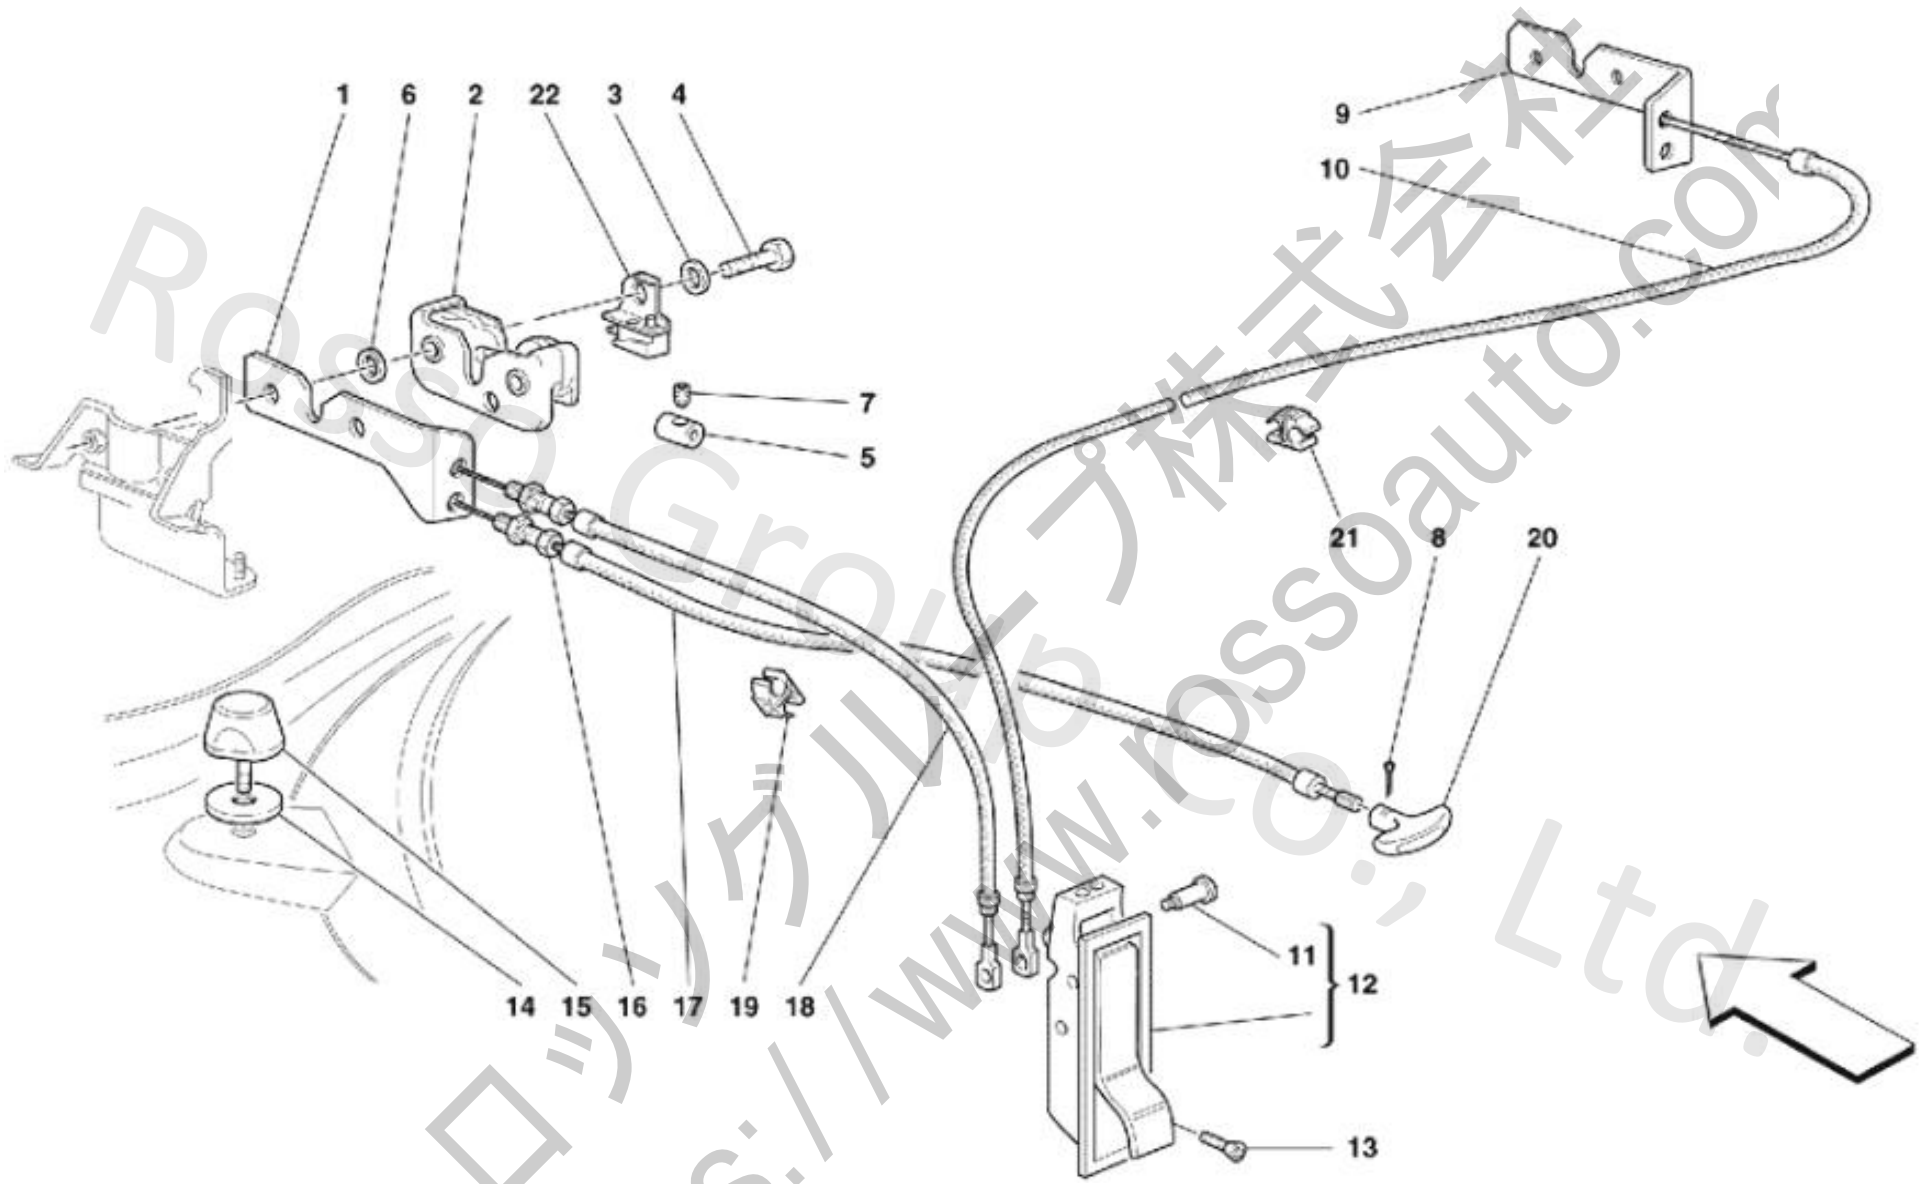

118 Opening Device for Front..

118 Opening Device for Front..

No.	Part No.	Name	Qty
1	62616400	L.H. BRACKET	1
2	60277407	FRONT BONNET LOCK	2
3	10615474	WASHER	4
4	10903024	SCREW	4
5	60276607	CONNECTION	2
6	12644424	WASHER	4
7	60276805	DOWEL	2
8	60711000	CLIP	2
9	62616300	R.H. BRACKET	1
10	62827700	R.H. CABLE FOR FRONT HOOD OPENING	1
11	62552200	PIN FOR CABLE FASTENING	1
12	64308600	HANDLE FOR FRONT HOOD OPENING	1
13	65140600	SCREW	1
14	62167200	WASHER	2
15	63238800	PAD	2
16	62828900	REGISTER FOR LOCK CABLES	4
17	62828600	L.H. CABLE FOR FRONT HOOD SAFETY LOCK	1
17	62828300	R.H. CABLE FOR FRONT HOOD SAFETY LOCK	1
18	62828000	L.H. CABLE FOR FRONT HOOD OPENING	1
19	141699	CLIP	1
20	60710900	EMERGENCY HANDLE	2
21	141699	CLIP	5
22	61501200	SWITCH	1