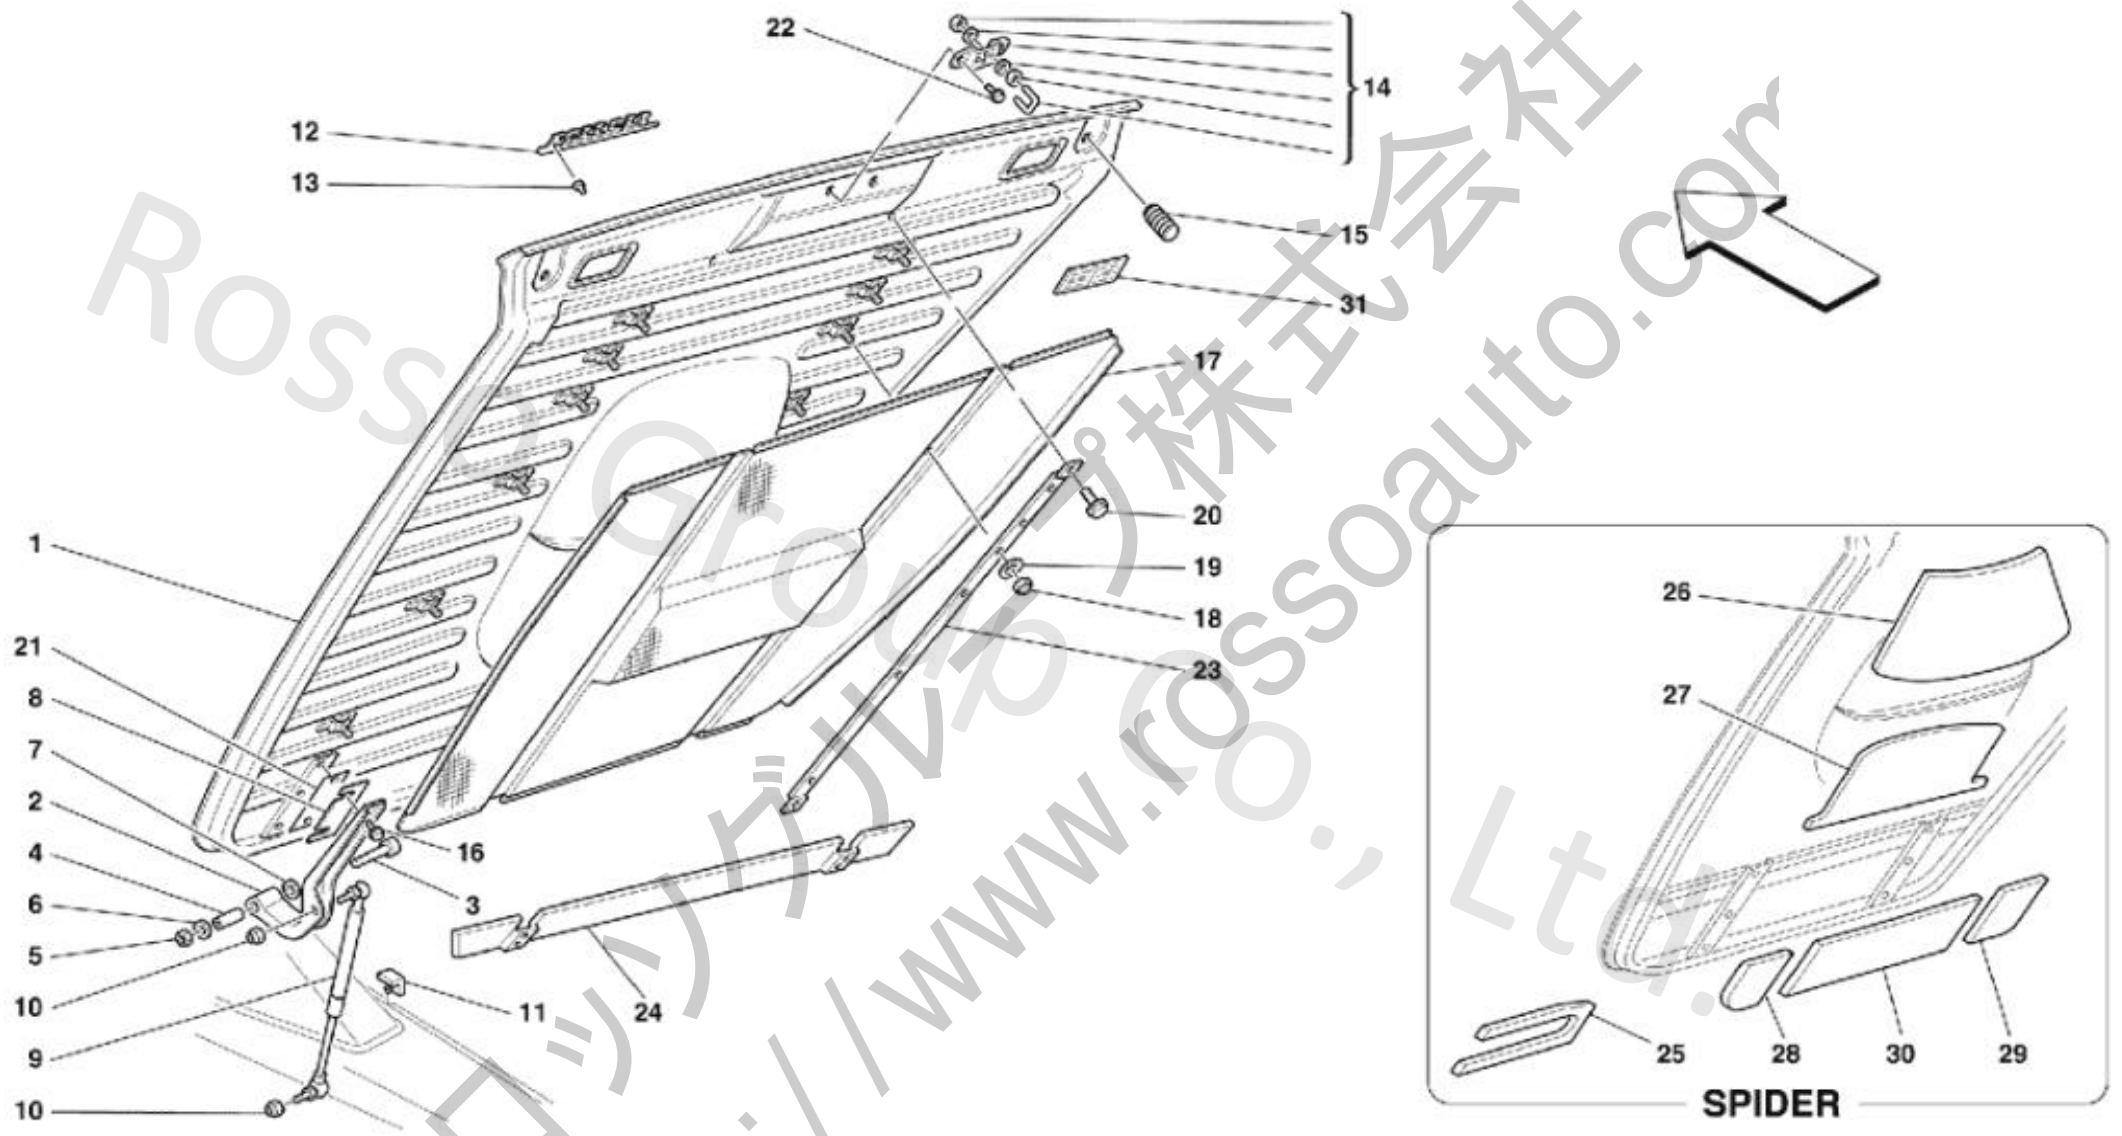

119 Rear Hood

119 Rear Hood

No.	Part No.	Name	Qty
1	64120300	ENGINE HOOD BONNET	1
2	64104100	L.H. ENGINE HOOD BONNET HINGE	1
2	64239600	R.H. ENGINE HOOD BONNET HINGE	1
3	62054500	PIN	2
4	62059400	BUSHING	2
5	102948	NUT	2
6	10519424	WASHER	2
7	62093000	WASHER	4
8	64110900	SPACER	4
9	62175300	HOOD SHOCK ABSORBER	2
10	101139	NUT	4
11	63341400	ANTI-SHOCK RUBBER	2
12	61025000	"FERRARI" MARK	1
13	60324506	CLIP	2
14	62116400	HOOD CLOSING STRIKER	1
15	62167600	SMALL BLOCK	2
16	10902324	SCREW	4
17	64104300	HOOD LOWER GUARD	1
18	168698	NUT	15
19	12624177	WASHER	15
20	13836324	SCREW	4
21	64526500	ZINCFOIL	2
22	13836324	SCREW	2
23	64104900	CENTRAL FRAMING	2
24	64672800	SHIELD	1
25	64761700	L.H. INSULATION FOR HOOD BONNET	1
25	64760800	R.H. INSULATION FOR HOOD BONNET	1
26	64738900	DOME REAR INSULATION FOR HOOD BONNET	1
27	64738800	DOME FRONT INSULATION FOR HOOD BONNET	1
28	64738700	FRONT L.H. LATERAL INSULATION FOR HOOD BONNET	1
29	64738600	FRONT R.H. LATERAL INSULATION FOR HOOD BONNET	1
30	64738500	FRONT CENTRAL INSULATION FOR HOOD BONNET	1
31	12856780	AIR-BAG AUTO-ADHESIVE PLATE	1