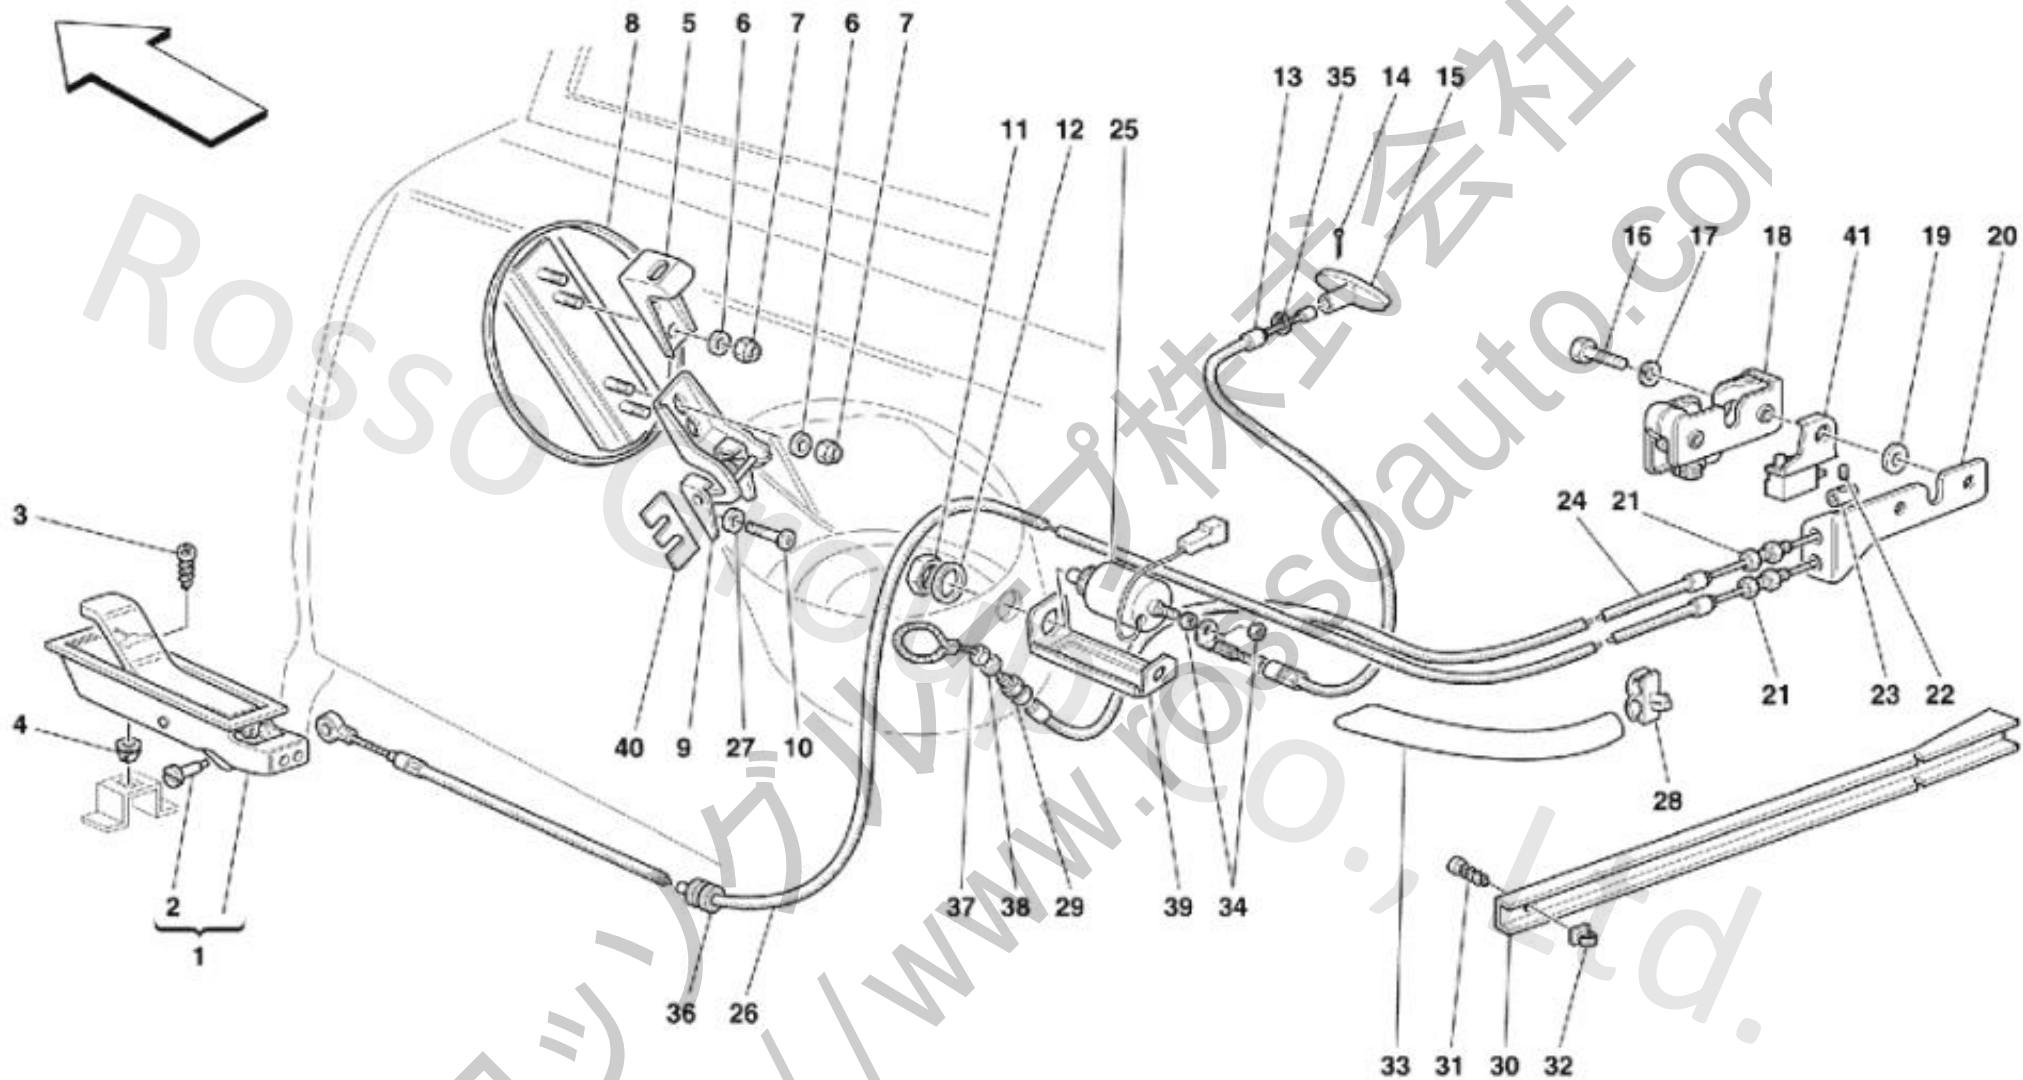

120 Opening Devices for Rear..

120 Opening Devices for Rear..

No.	Part No.	Name	Qty
1	64308800	OPENING HANDLE FOR ENGINE HOOD	1
2	62552200	PIN FOR CABLE FASTENING	1
3	15916977	SCREW	1
4	14115980	BLOCK	1
5	60538100	STRIKER PLATE FOR GAS UNION DOOR	1
6	12638124	WASHER	4
7	113647	NUT	4
8	64114900	FUEL INLET LID	1
9	62370400	HINGE FOR GAS UNION DOOR	1
10	13274014	SCREW	2
11	60538800	RING NUT	1
12	60772600	WASHER	1
13	64307600	SAFETY CABLE FOR GAS UNION DOOR	1
14	60711000	CLIP	1
15	60710900	EMERGENCY HANDLE	1
16	10903024	SCREW	2
17	10615474	WASHER	2
18	60277407	ENGINE BONNET LOCK	1
19	12644424	WASHER	2
20	62616300	BRACKET	1
20	62616400	BRACKET	1
21	62828900	REGISTER FOR LOCK CABLES	2
22	60276805	DOWEL	1
23	60276607	CONNECTION	1
24	62991500	SAFETY LOCK CABLE FOR ENGINE HOOD	1
24	62829800	SAFETY LOCK CABLE FOR ENGINE HOOD	1
25	65424200	ELECTRO-MAGNET	1
25	65424200	ELECTRO-MAGNET	1
26	62829500	CABLE FOR ENGINE HOOD OPENING	1
27	12605274	WASHER	2
28	62854300	CLIP	3
29	62828900	REGISTER FOR LOCK CABLES	1
30	64319600	CABLES PROTECTION	1
31	15917177	SCREW	2
32	14115885	BLOCK	2
33	62950900	PROTECTION SHEATH	1
34	16101711	NUT	2
35	11087676	FLEXIBLE RING	1

120 Opening Devices for Rear..

36	10396880	CABLE GROMMET	1
37	15896470	NUT	1
38	14496324	WASHER	1
39	64307700	BRACKET	1
40	63618600	THICKNESS	2
41	61501200	SWITCH	2

ロッセオグループ株式会社
<https://www.rossoauto.com>