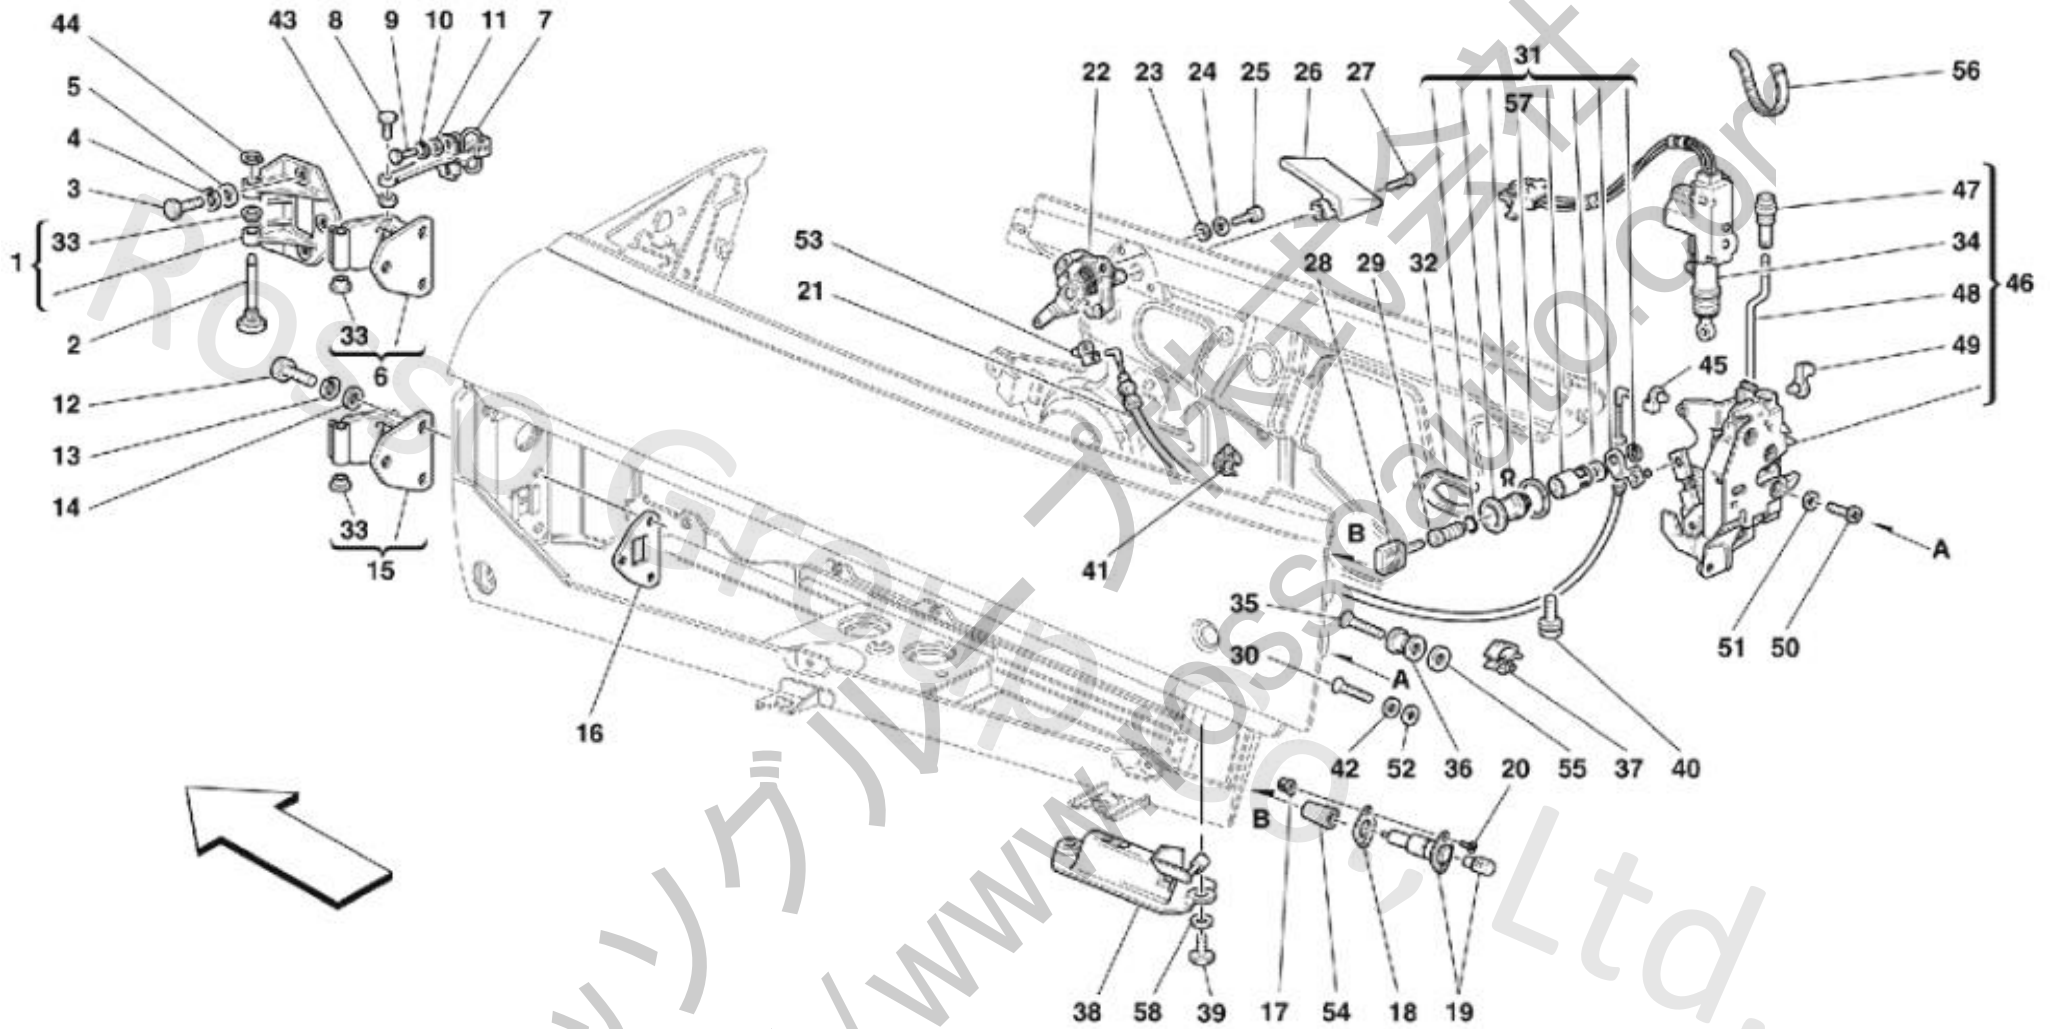

## 122 Doors - Opening Control...

No.	Part No.	Name	Qty
1	64829800	FIXED HINGE	4
1	64379300	FIXED HINGE	4
2	64375600	PIN	4
3	16135924	SCREW	12
4	127496	WASHER	12
5	10519624	WASHER	12
6	64829600	UPPER MOBILE HINGE	2
6	64379100	UPPER MOBILE HINGE	2
7	63942000	TIE ROD FOR DOOR STOP	2
8	64375500	SCREW	2
9	63942300	SCREW	4
10	127494	WASHER	4
11	12644424	WASHER	4
12	16135924	SCREW	12
13	127496	WASHER	12
14	10519624	WASHER	12
15	64379200	LOWER MOBILE HINGE	2
15	64829700	LOWER MOBILE HINGE	2
16	62101100	PLATE FOR MOVABLE HINGE	4
17	14115580	BLOCK	4
18	140576	GASKET	2
19	184786	OPENING DOOR LAMP WITH BULB	2
20	15901470	SCREW	4
21	64314100	DOOR OPENING CABLE	2
22	64536100	L.H. INNER DEVICE FOR DOOR OPENING	1
22	64536000	R.H. INNER DEVICE FOR DOOR OPENING	1
23	60711900	WASHER	6
24	149951	WASHER	6
25	14071911	SCREW	6
26	63519000	L.H. INNER HANDLE FOR DOOR OPENING	1
26	63518900	R.H. INNER HANDLE FOR DOOR OPENING	1
27	13309277	SCREW	2
28	170010	BLANK KEY	2
29	-	BLOCK FOR DOORS LOCK	2
30	62940900	SCREW	2
31	64046800	L.H. DOOR BLOCK SEAT	1
31	64046700	R.H. DOOR BLOCK SEAT	1
32	64318300	ELASTIC FORK	2