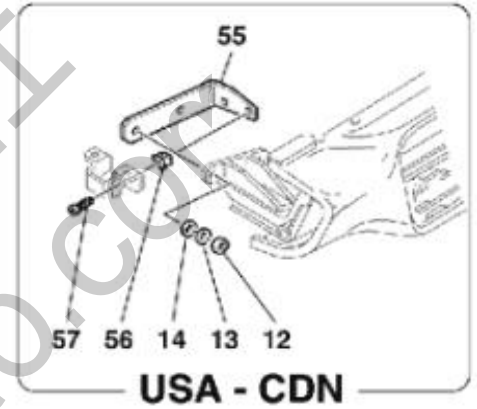

## 132 Dashboard

No.	Part No.	Name	Qty
1	644777..	UPHOLSTERED DASHBOARD UPPER FRAMEWORK	1
1	648847..	UPHOLSTERED DASHBOARD UPPER FRAMEWORK	1
1	652368..	UPHOLSTERED DASHBOARD UPPER FRAMEWORK	1
1	641183..	UPPER LINING	1
1	644439..	UPPER LINING	1
2	644782..	COVERED R.H. LOWER INSERT	1
2	644456..	COVERED R.H. LOWER INSERT	1
2	641177..	R.H. LOWER UPHOLSTERY	1
2	644459..	R.H. LOWER UPHOLSTERY	1
3	644792..	COVERED L.H. LOWER INSERT	1
3	644448..	COVERED L.H. LOWER INSERT	1
3	644451..	L.H. LOWER UPHOLSTERY	1
3	641178..	L.H. LOWER UPHOLSTERY	1
4	62175800	L.H. TWEETER FIXING BRACKET	1
4	62175700	R.H. TWEETER FIXING BRACKET	1
5	13832101	NUT	2
6	12640624	WASHER	2
7	15785101	SCREW	2
8	14115980	BLOCK	2
9	64263100	COMPLETE BRACKET	3
10	10902024	SCREW	6
11	12601274	WASHER	6
12	114748	NUT	6
13	12601274	WASHER	6
14	12643724	WASHER	6
15	62200500	AIR DUCTING GASKET	1
16	62188000	AIR CONVEYOR GASKET	1
17	62139700	INSTRUMENTS PANEL FIXING PLATE	1
18	62139800	ANTI-VIBRATIONS	1
19	15896470	NUT	2
20	12605274	WASHER	2
21	14496324	WASHER	2
22	62193200	UNDER-DASHBOARD AIR DUCTING	1
22	62185800	UNDER-DASHBOARD AIR DUCTING	1
23	641120..	COVERED INSTRUMENTS PANEL	1
23	644464..	COVERED INSTRUMENTS PANEL	1
23	65612000	DASH PANEL (CARBON)	1
23	644324..	DASH PANEL (LEATHER)	1
23	644467..	LINING	1