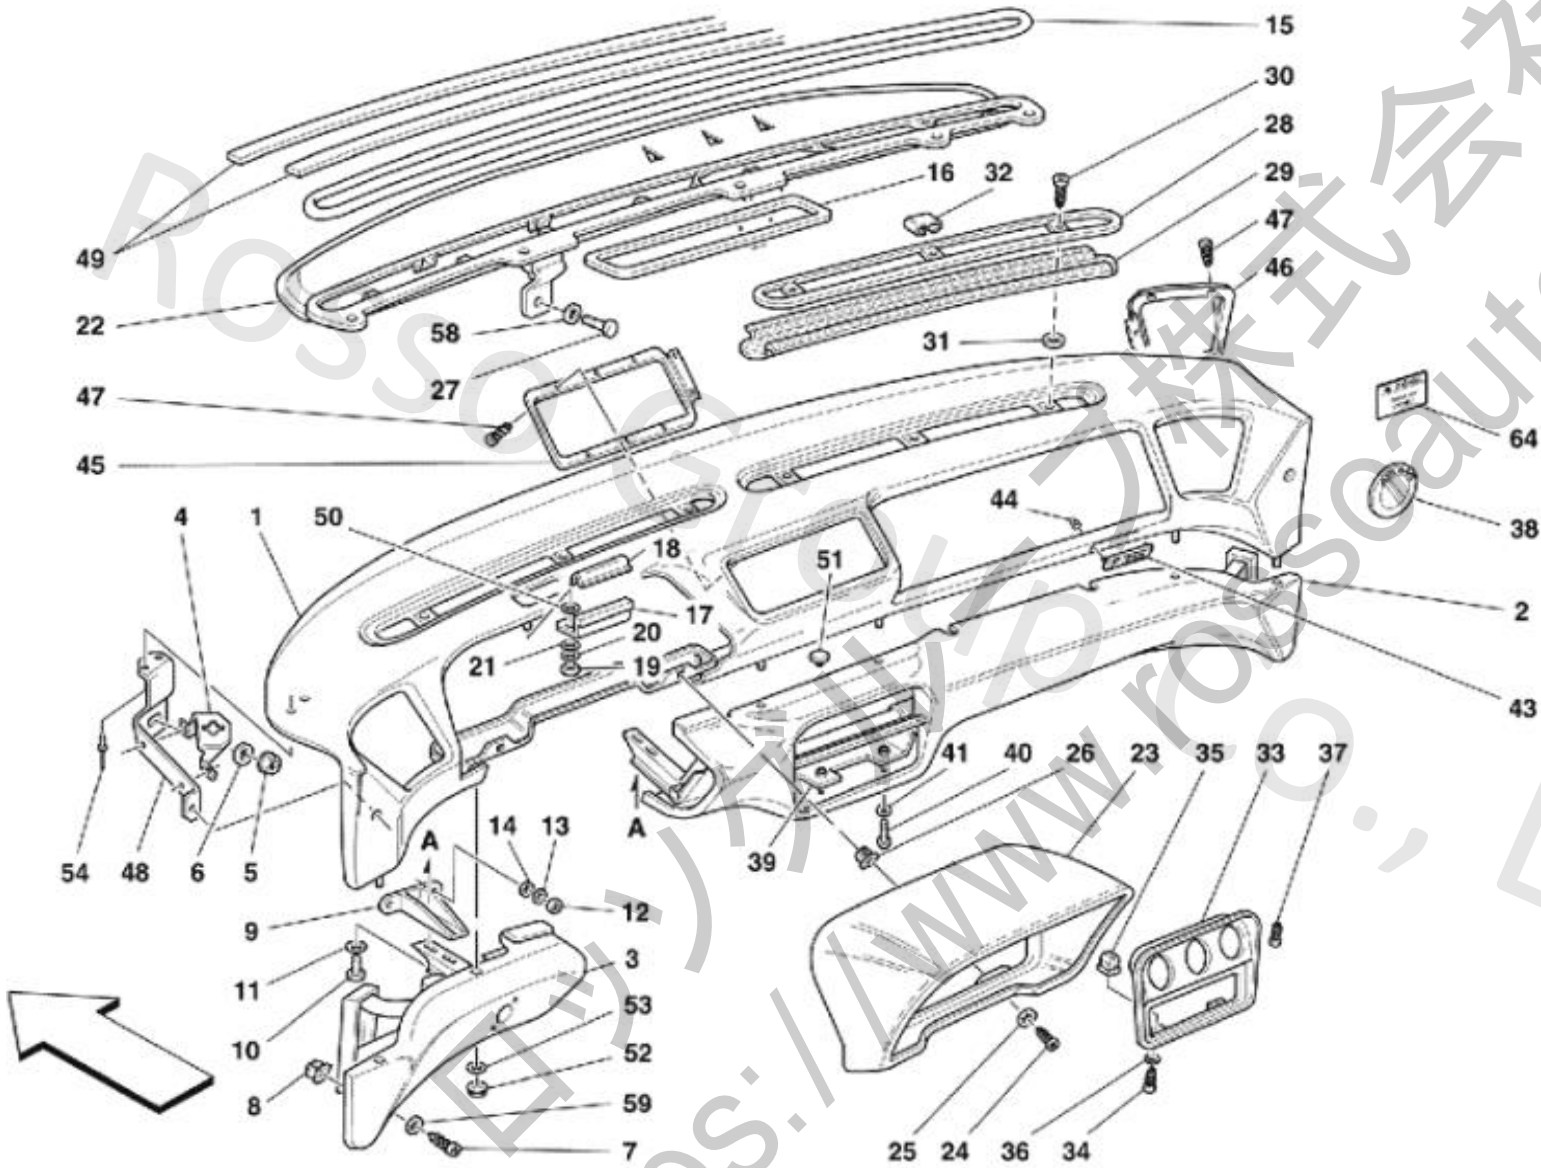

## 132 Dashboard

No.	Part No.	Name	Qty
1	644777..	UPHOLSTERED DASHBOARD UPPER FRAMEWORK	1
1	648847..	UPHOLSTERED DASHBOARD UPPER FRAMEWORK	1
1	652368..	UPHOLSTERED DASHBOARD UPPER FRAMEWORK	1
1	641183..	UPPER LINING	1
1	644439..	UPPER LINING	1
2	644782..	COVERED R.H. LOWER INSERT	1
2	644456..	COVERED R.H. LOWER INSERT	1
2	641177..	R.H. LOWER UPHOLSTERY	1
2	644459..	R.H. LOWER UPHOLSTERY	1
3	644792..	COVERED L.H. LOWER INSERT	1
3	644448..	COVERED L.H. LOWER INSERT	1
3	644451..	L.H. LOWER UPHOLSTERY	1
3	641178..	L.H. LOWER UPHOLSTERY	1
4	62175800	L.H. TWEETER FIXING BRACKET	1
4	62175700	R.H. TWEETER FIXING BRACKET	1
5	13832101	NUT	2
6	12640624	WASHER	2
7	15785101	SCREW	2
8	14115980	BLOCK	2
9	64263100	COMPLETE BRACKET	3
10	10902024	SCREW	6
11	12601274	WASHER	6
12	114748	NUT	6
13	12601274	WASHER	6
14	12643724	WASHER	6
15	62200500	AIR DUCTING GASKET	1
16	62188000	AIR CONVEYOR GASKET	1
17	62139700	INSTRUMENTS PANEL FIXING PLATE	1
18	62139800	ANTI-VIBRATIONS	1
19	15896470	NUT	2
20	12605274	WASHER	2
21	14496324	WASHER	2
22	62193200	UNDER-DASHBOARD AIR DUCTING	1
22	62185800	UNDER-DASHBOARD AIR DUCTING	1
23	641120..	COVERED INSTRUMENTS PANEL	1
23	644464..	COVERED INSTRUMENTS PANEL	1
23	65612000	DASH PANEL (CARBON)	1
23	644324..	DASH PANEL (LEATHER)	1
23	644467..	LINING	1