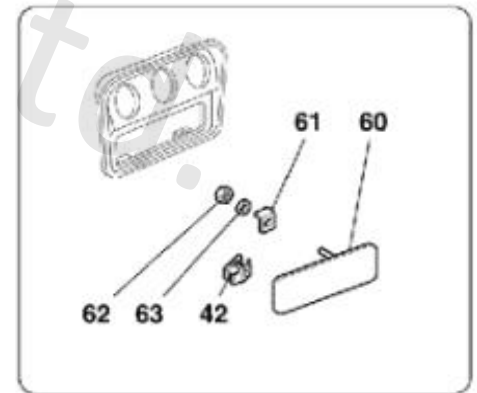

## 132 Dashboard

No.	Part No.	Name	Qty
1	644777..	UPHOLSTERED DASHBOARD UPPER FRAMEWORK	1
1	648847..	UPHOLSTERED DASHBOARD UPPER FRAMEWORK	1
1	652368..	UPHOLSTERED DASHBOARD UPPER FRAMEWORK	1
1	641183..	UPPER LINING	1
1	644439..	UPPER LINING	1
2	644782..	COVERED R.H. LOWER INSERT	1
2	644456..	COVERED R.H. LOWER INSERT	1
2	641177..	R.H. LOWER UPHOLSTERY	1
2	644459..	R.H. LOWER UPHOLSTERY	1
3	644792..	COVERED L.H. LOWER INSERT	1
3	644448..	COVERED L.H. LOWER INSERT	1
3	644451..	L.H. LOWER UPHOLSTERY	1
3	641178..	L.H. LOWER UPHOLSTERY	1
4	62175800	L.H. TWEETER FIXING BRACKET	1
4	62175700	R.H. TWEETER FIXING BRACKET	1
5	13832101	NUT	2
6	12640624	WASHER	2
7	15785101	SCREW	2
8	14115980	BLOCK	2
9	64263100	COMPLETE BRACKET	3
10	10902024	SCREW	6
11	12601274	WASHER	6
12	114748	NUT	6
13	12601274	WASHER	6
14	12643724	WASHER	6
15	62200500	AIR DUCTING GASKET	1
16	62188000	AIR CONVEYOR GASKET	1
17	62139700	INSTRUMENTS PANEL FIXING PLATE	1
18	62139800	ANTI-VIBRATIONS	1
19	15896470	NUT	2
20	12605274	WASHER	2
21	14496324	WASHER	2
22	62193200	UNDER-DASHBOARD AIR DUCTING	1
22	62185800	UNDER-DASHBOARD AIR DUCTING	1
23	641120..	COVERED INSTRUMENTS PANEL	1
23	644464..	COVERED INSTRUMENTS PANEL	1
23	65612000	DASH PANEL (CARBON)	1
23	644324..	DASH PANEL (LEATHER)	1
23	644467..	LINING	1