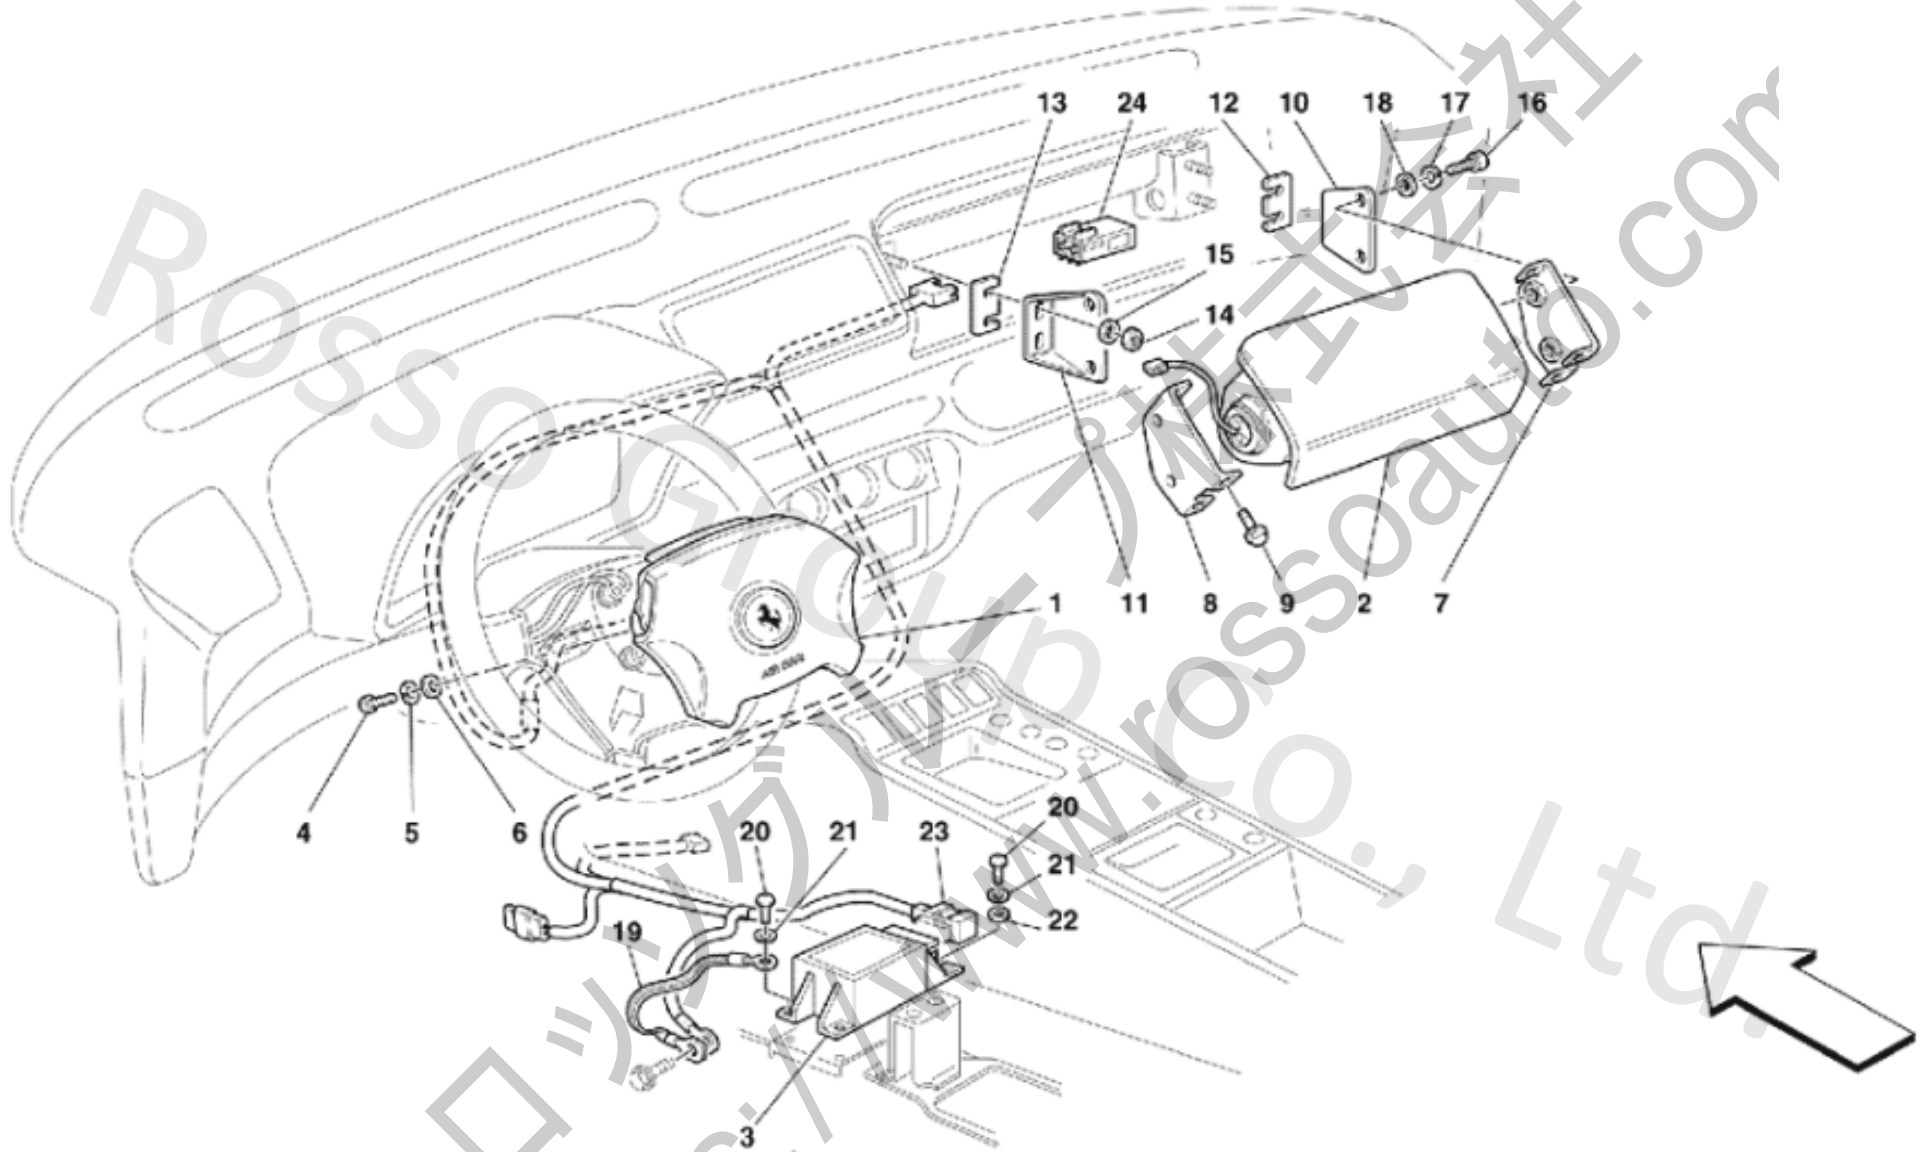

133 Air-Bags

133 Air-Bags

No.	Part No.	Name	Qty
1	65895700	DRIVER SIDE AIR-BAG	1
1	65895700	DRIVER SIDE AIR-BAG	1
1	658957..	DRIVER SIDE AIR-BAG	1
2	64628800	PASSENGER SIDE AIR-BAG	1
2	643439..	PASSENGER SIDE AIR-BAG	1
2	64343900	PASSENGER SIDE AIR-BAG	1
2	646288..	PASSENGER SIDE AIR-BAG	1
3	169710	AIR-BAG CONTROL UNIT	1
3	169710	AIR-BAG CONTROL UNIT	1
4	64830600	SCREW	2
5	127494	WASHER	2
6	14499324	WASHER	2
7	63941300	R.H. BRACKET ON AIR-BAG MODULE	1
8	63941400	L.H. BRACKET ON AIR-BAG MODULE	1
9	62940900	SCREW	6
10	64781900	R.H. MOBILE BRACKET	1
10	63941500	R.H. MOBILE BRACKET	1
10	64884100	R.H. MOBILE BRACKET	1
11	64782000	L.H. MOBILE BRACKET	1
11	63941600	L.H. MOBILE BRACKET	1
11	64884200	L.H. MOBILE BRACKET	1
12	64630800	R.H. THICKNESS	1
13	64630900	L.H. THICKNESS	1
14	101139	NUT	4
15	14496524	WASHER	4
16	64882600	SCREW	4
17	10615674	WASHER	4
18	12642078	WASHER	4
18	160855	GROUND CABLE	1
20	64830600	SCREW	3
21	127494	WASHER	3
22	12639724	WASHER	2
23	159320	AIR-BAG DEVICE CABLES	1
23	169712	AIR-BAG DEVICE CABLES	1
24	163826	PASSENGER SIDE RESISTOR	1