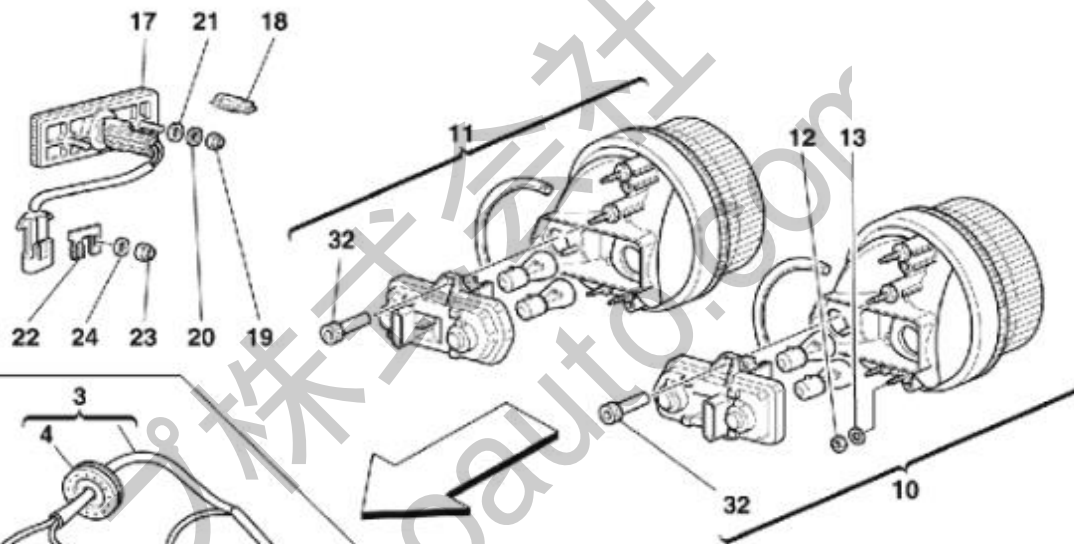

135 Front and Rear Lights

ANTERIORE / FRONT

POSTERIORE / REAR

135 Front and Rear Lights

No.	Part No.	Name	Qty
1	157675	L.H. FRONT LAMP	1
1	157512	L.H. FRONT LAMP	1
1	157511	R.H. FRONT LAMP	1
1	157674	R.H. FRONT LAMP	1
2	62164500	RUBBER	2
3	161643	FRONT LIGHTS CONNECTING CABLES	1
3	160835	FRONT LIGHTS CONNECTING CABLES	2
4	10398780	CABLE GROMMET	2
5	155751	CLIP	2
6	62790300	NUT	2
7	10519224	WASHER	2
8	157517	DIURNAL FLASHING R.H. FRONT LAMP	1
8	164474	L.H. FOG LIGHT	1
8	157518	L.H. FRONT LAMP FOR DIURNAL FLASHING	1
8	164473	R.H. FOG LIGHT	1
9	162902	FRONT SIDE DIRECTION LIGHT	2
10	157516	L.H. OUTER REAR LIGHT	1
10	157523	L.H. OUTER REAR LIGHT	1
10	157515	R.H. OUTER REAR LIGHT	1
10	157522	R.H. OUTER REAR LIGHT	1
11	157514	L.H. INNER REAR LIGHT	1
11	157525	L.H. INNER REAR LIGHT	1
11	157524	R.H. INNER REAR LIGHT	1
11	157513	R.H. INNER REAR LIGHT	1
12	102741	NUT	8
13	10519424	WASHER	8
14	14048115	NUT	6
15	12644424	WASHER	6
16	147563	FRONT SIDE-MARKER LAMP	2
17	140594	REAR SIDE-MARKER LIGHT	2
18	14145890	SAE 12V 194-2CP BULB	4
19	114748	NUT	8
20	12605374	WASHER	8
21	12644424	WASHER	8
22	155751	CLIP	4
23	62790300	NUT	4
24	10519224	WASHER	4
25	140568	ADDITIONAL STOP LIGHT	1

135 Front and Rear Lights

26	64529600 SPACER	2
27	10794014 NUT	2
28	10615274 WASHER	2
29	64619100 STOP LAMP INSULATION	1
30	146044 ADDITIONAL STOP LIGHT CONNECTOR	1
31	139100 ADDITIONAL STOP LIGHT TERMINAL	2
32	178073 SCREW	8