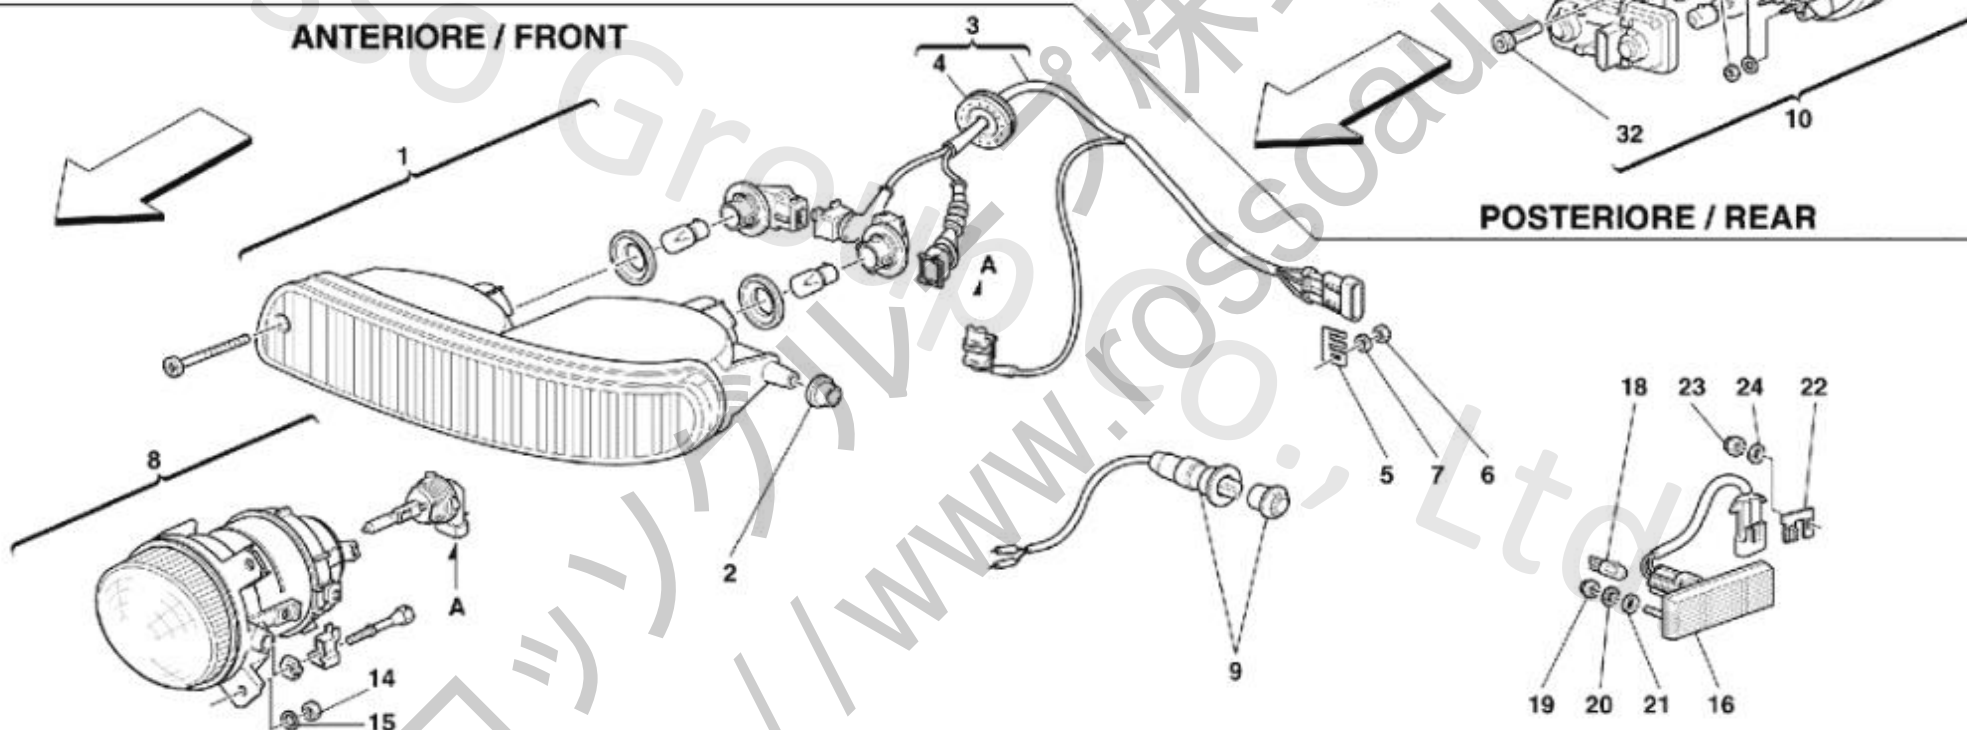

135 Front and Rear Lights

ANTERIORE / FRONT

POSTERIORE / REAR

135 Front and Rear Lights

No.	Part No.	Name	Qty
1	157675	L.H. FRONT LAMP	1
1	157512	L.H. FRONT LAMP	1
1	157511	R.H. FRONT LAMP	1
1	157674	R.H. FRONT LAMP	1
2	62164500	RUBBER	2
3	161643	FRONT LIGHTS CONNECTING CABLES	1
3	160835	FRONT LIGHTS CONNECTING CABLES	2
4	10398780	CABLE GROMMET	2
5	155751	CLIP	2
6	62790300	NUT	2
7	10519224	WASHER	2
8	157517	DIURNAL FLASHING R.H. FRONT LAMP	1
8	164474	L.H. FOG LIGHT	1
8	157518	L.H. FRONT LAMP FOR DIURNAL FLASHING	1
8	164473	R.H. FOG LIGHT	1
9	162902	FRONT SIDE DIRECTION LIGHT	2
10	157516	L.H. OUTER REAR LIGHT	1
10	157523	L.H. OUTER REAR LIGHT	1
10	157515	R.H. OUTER REAR LIGHT	1
10	157522	R.H. OUTER REAR LIGHT	1
11	157514	L.H. INNER REAR LIGHT	1
11	157525	L.H. INNER REAR LIGHT	1
11	157524	R.H. INNER REAR LIGHT	1
11	157513	R.H. INNER REAR LIGHT	1
12	102741	NUT	8
13	10519424	WASHER	8
14	14048115	NUT	6
15	12644424	WASHER	6
16	147563	FRONT SIDE-MARKER LAMP	2
17	140594	REAR SIDE-MARKER LIGHT	2
18	14145890	SAE 12V 194-2CP BULB	4
19	114748	NUT	8
20	12605374	WASHER	8
21	12644424	WASHER	8
22	155751	CLIP	4
23	62790300	NUT	4
24	10519224	WASHER	4
25	140568	ADDITIONAL STOP LIGHT	1

135 Front and Rear Lights

26	64529600 SPACER	2
27	10794014 NUT	2
28	10615274 WASHER	2
29	64619100 STOP LAMP INSULATION	1
30	146044 ADDITIONAL STOP LIGHT CONNECTOR	1
31	139100 ADDITIONAL STOP LIGHT TERMINAL	2
32	178073 SCREW	8