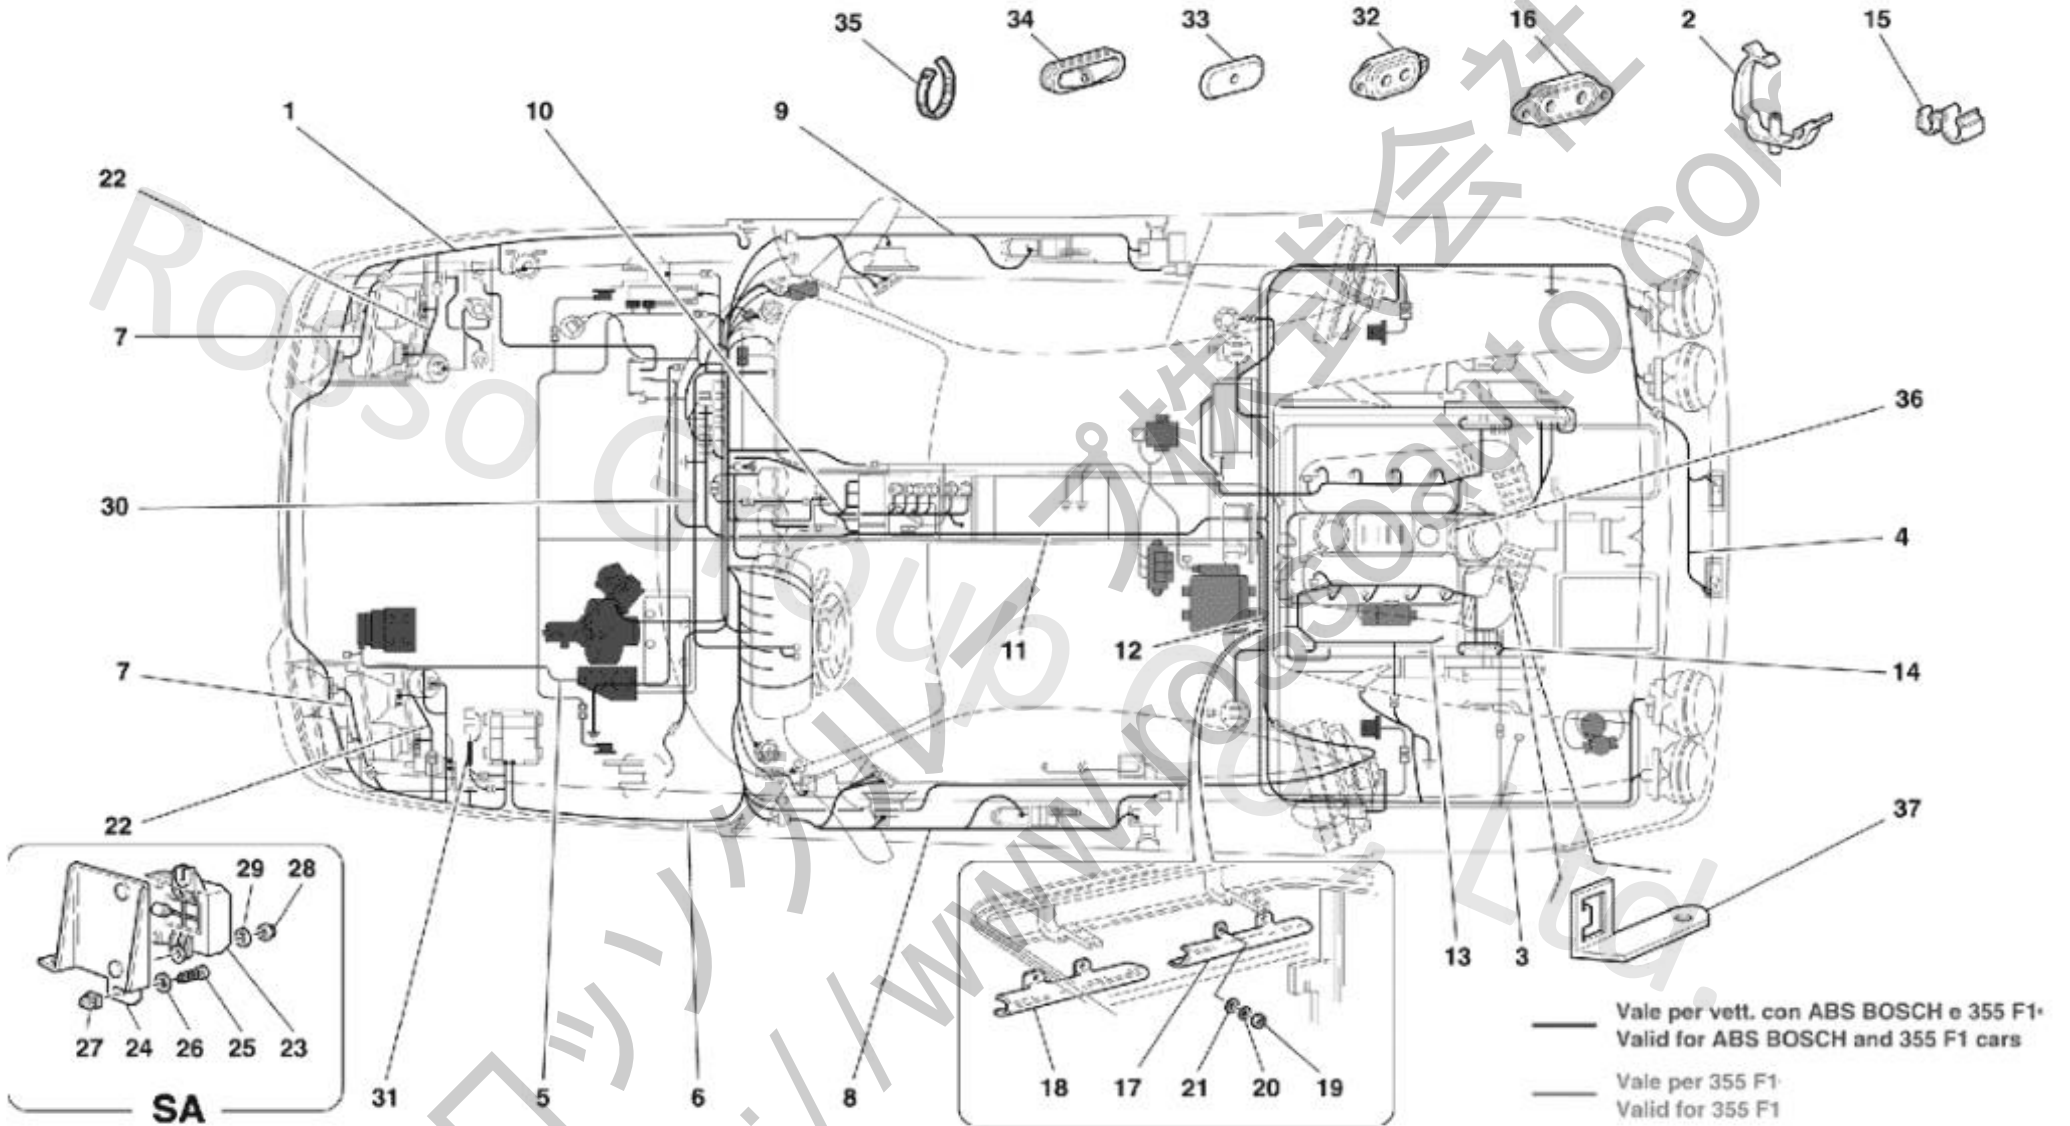

140 Electrical.-Valid Bosch&F1

No.	Part No.	Name	Qty
1	172955	FRONT CABLES	1
1	172961	FRONT CABLES	1
1	172958	FRONT CABLES	1
2	60991000	CLAMP	3
3	174515	CABLES FOR F1 TRANSMISSION CONNECTION	1
3	178206	CABLES FOR F1 TRANSMISSION CONNECTION	1
3	178207	CABLES FOR F1 TRANSMISSION CONNECTION	1
4	153479	CABLES FOR NUMBER PLATE LIGHTS	1
5	172956	CABLES FOR ANTISKID DEVICES CONNECTION	1
5	172959	CABLES FOR ANTISKID DEVICES CONNECTION	1
6	178214	DASHBOARD CONNECTION CABLES	1
6	178215	DASHBOARD CONNECTION CABLES	1
6	170452	DASHBOARD CONNECTION CABLES	1
6	170450	DASHBOARD CONNECTION CABLES	1
6	175053	DASHBOARD CONNECTION CABLES	1
6	175232	DASHBOARD CONNECTION CABLES	1
6	170456	DASHBOARD CONNECTION CABLES	1
6	178217	DASHBOARD CONNECTION CABLES	1
6	175363	DASHBOARD CONNECTION CABLES	1
6	178219	DASHBOARD CONNECTION CABLES	1
6	170460	DASHBOARD CONNECTION CABLES	1
6	175369	DASHBOARD CONNECTION CABLES	1
6	175366	DASHBOARD CONNECTION CABLES	1
6	178216	DASHBOARD CONNECTION CABLES	1
6	178218	DASHBOARD CONNECTION CABLES	1
6	170458	DASHBOARD CONNECTION CABLES	1
6	170454	DASHBOARD CONNECTION CABLES	1
6	175229	DASHBOARD CONNECTION CABLES	1
6	175195	DASHBOARD CONNECTION CABLES	1
6	170462	DASHBOARD CONNECTION CABLES	1
6	178208	DASHBOARD CONNECTION CABLES	1
6	174514	DASHBOARD CONNECTION CABLES	1
6	170464	DASHBOARD CONNECTION CABLES	1
6	175136	DASHBOARD CONNECTION CABLES	1
6	178209	DASHBOARD CONNECTION CABLES	1
6	170465	DASHBOARD CONNECTION CABLES	1
6	175193	DASHBOARD CONNECTION CABLES	1
6	178211	DASHBOARD CONNECTION CABLES	1
6	170466	DASHBOARD CONNECTION CABLES	1
6	175031	DASHBOARD CONNECTION CABLES	1
6	178212	DASHBOARD CONNECTION CABLES	1
6	170472	DASHBOARD CONNECTION CABLES	1
6	178210	DASHBOARD CONNECTION CABLES	1
6	175146	DASHBOARD CONNECTION CABLES	1
6	178213	DASHBOARD CONNECTION CABLES	1
6	170470	DASHBOARD CONNECTION CABLES	1