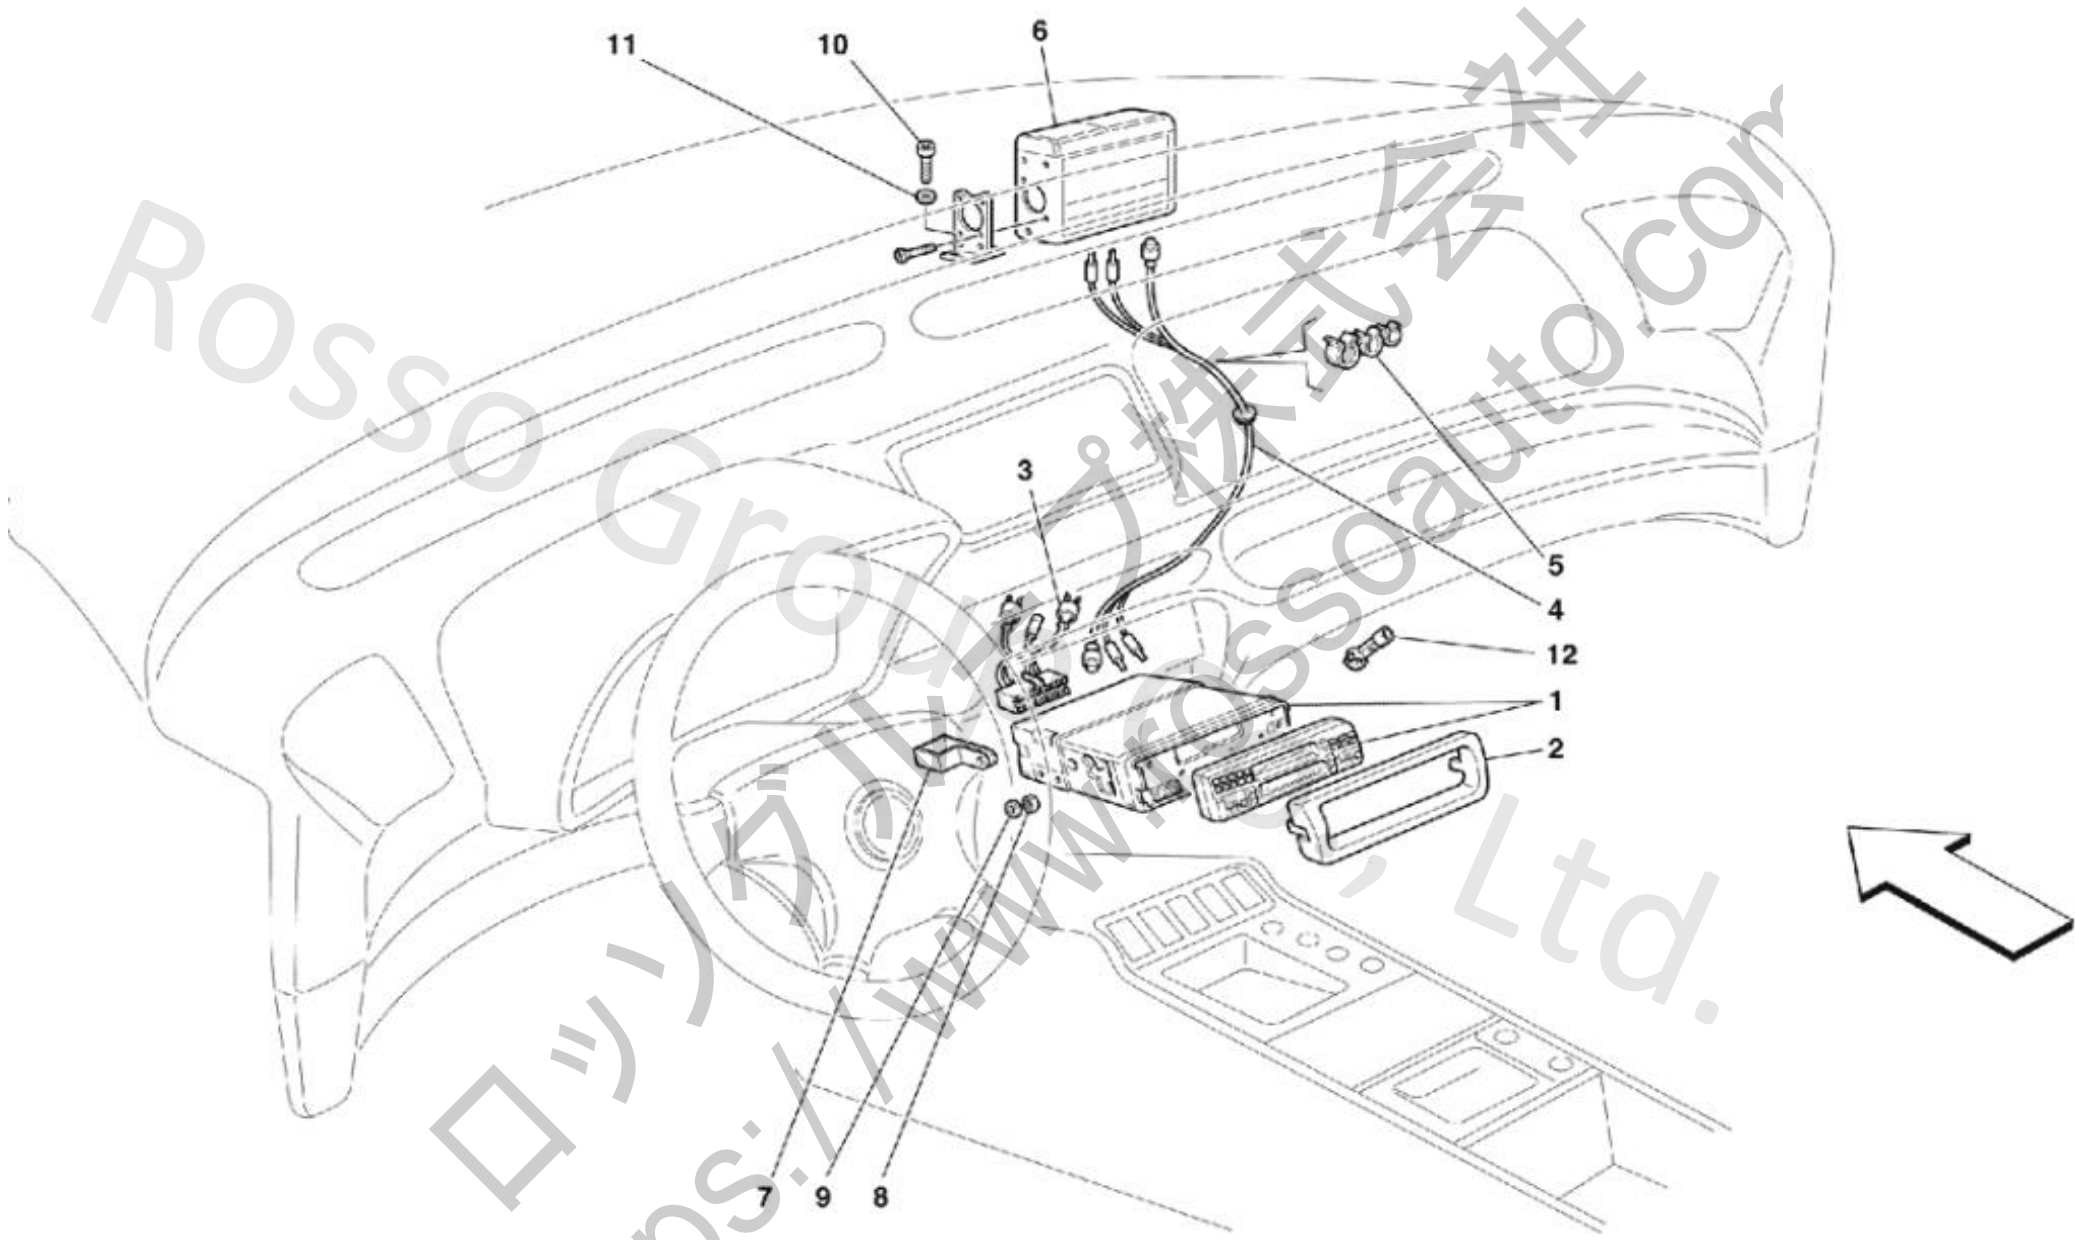

## 146 Stereo Equipment

No.	Part No.	Name	Qty
1	177783	CAR STEREO - BECKER	1
1	168855	CAR STEREO - BECKER	1
1	174267	CAR STEREO - SONY	1
1	174266	CAR STEREO - SONY	1
1	174265	CAR STEREO - SONY	1
2	65409000	CAR STEREO PLATE	1
3	182025	RADIO CONNECTING CABLES	1
3	172946	RADIO CONNECTING CABLES	1
4	173639	CABLES FOR CD CHARGER	1
4	181321	CAR STEREO/CD CHANGER CONNECTION CABLES	1
5	174541	FLEXIBLE CLIP	1
6	172947	CD CHANGER	1
6	194414	CD CHARGER	1
7	173470	BRACKET	1
8	169180	NUT	1
9	12637878	WASHER	1
10	14304621	SCREW	4
11	12637878	WASHER	4
12	182030	ANTENNA ADAPTER	1