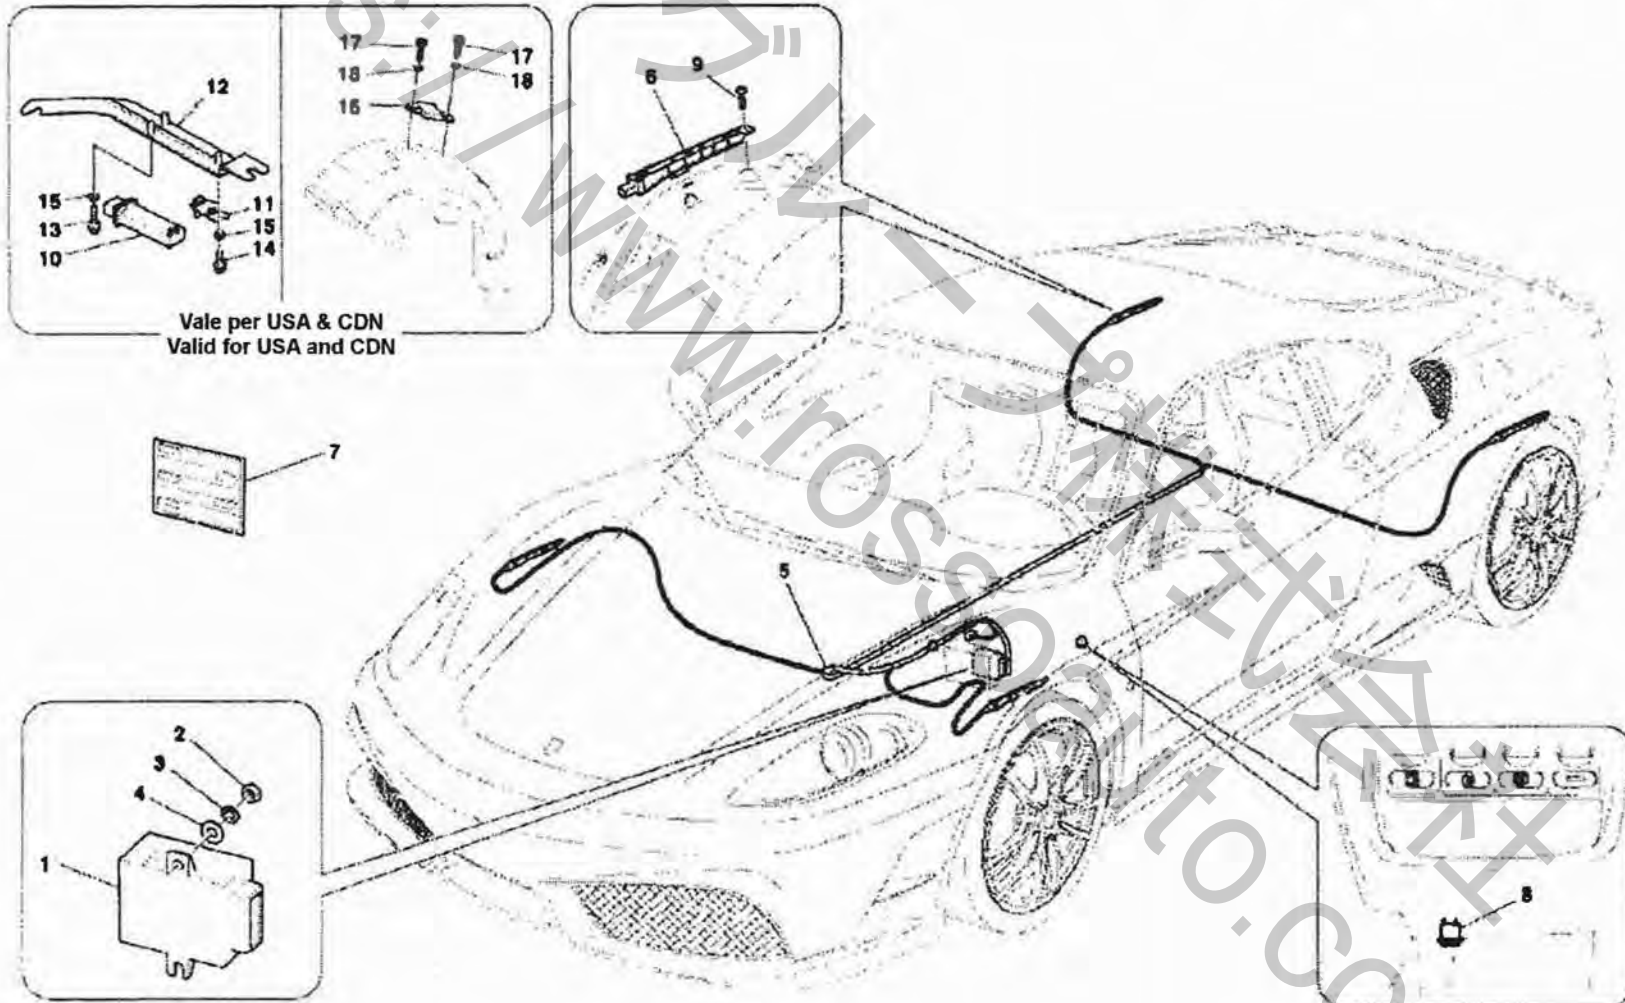

Brand: FERRARI  
Car Model: F430 Scuderia

Page: 1  
Table:0048 TYRES PRESSURE CONTROL  
SYSTEM - Optional -

Car Model: F430 Scuderia

Table:0048 TYRES PRESSURE CONTROL SYSTEM - Optional -

Rif	Part.N	Q.ty	Description
1	211762	1	TYRES PRESSURE CONTROL STATION -Not for USA, CDN and J-
-	211763	1	TYRES PRESSURE CONTROL STATION -Valid for J-
-	244952	1	TYRES PRESSURE CONTROL STATION -Valid for USA and CDN-
2	113647	2	NUT
3	12638124	2	WASHER
4	14496324	2	WASHER
5	192787	1	TYRES PRESSURE CONTROL CABLES - Not for USA, CDN and GD-
-	208355	1	TYRES PRESSURE CONTROL CABLE - Valid for GD-
-	238983	1	TYRES PRESSURE CONTROL CABLE - Valid for USA and CDN-
6	185184	4	TYRES PRESSURE CONTROL ANTENNA -Not for USA, CDN and J-
-	195588	4	TYRES PRESSURE CONTROL ANTENNA -Valid for J-
7	194621	1	SYSTEM TYRE PRESSURE PLATE
8	208848	1	TYRES PRESSURE CONTROL SYSTEM GAUGING SWITCH
9	13299211	4	SCREW M5x12 -Not for USA and CDN-
-	13299477	4	SCREW M5x16 -Not for USA and CDN-
10	239463	2	ANTENNA TPMS -Valid for USA and CDN-
11	195846	1	CLIP -Valid for USA and CDN-
12	80963800	1	ANTENNA SUPPORTING BRACKET - Valid for USA and CDN-
13	14358721	2	SCREW -Valid for USA and CDN-
14	14304021	2	SCREW -Valid for USA and CDN-
15	13579107	3	WASHER -Valid for USA and CDN-
16	238985	2	TRIGGER -Valid for USA and CDN-
17	14304021	4	SCREW -Valid for USA and CDN-
18	13579107	4	WASHER -Valid for USA and CDN-