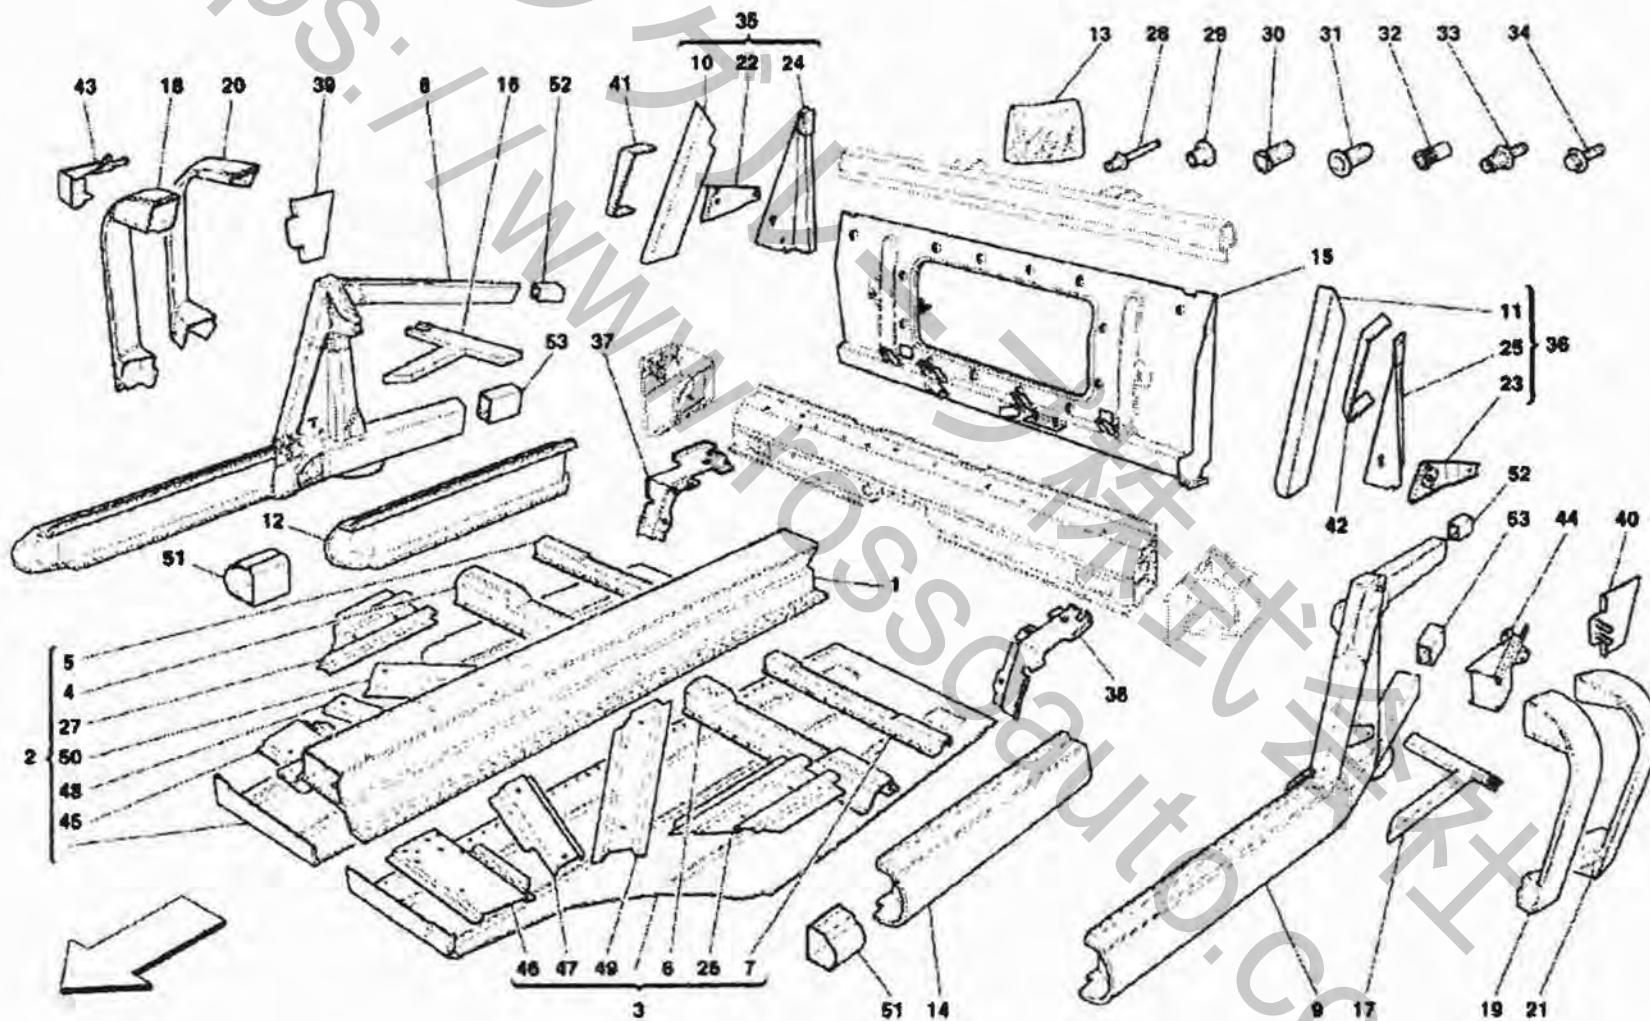

Brand: FERRARI
Car Model: F430 Scuderia

Page: 1
Table:0103 CENTRAL SIDE ELEMENTS
AND PLATES

Car Model: F430 Scuderia

Table:0103 CENTRAL SIDE ELEMENTS AND PLATES

Rif	Part.N	Q.ty	Description
1	194938	1	COMPLETE TUNNEL
2	81035200	1	COMPLETE R.H. LATERAL HALF FLOOR
3	81035300	1	COMPLETE L.H. LATERAL HALF FLOOR
4	207193	1	R.H. FRONT CROSS MEMBER
5	205203	1	R.H. REAR CROSS MEMBER
6	207192	1	L.H. FRONT CROSS MEMBER
7	205202	1	L.H. REAR CROSS MEMBER
8	68886500	1	R.H. LATERAL REAR CROSSMEMBAR
9	68886600	1	L.H. LATERAL REAR CROSSMEMBAR
10	166232	1	R.H. REINFORCEMENT FRAME
11	166132	1	L.H. REINFORCEMENT FRAME
12	201435	1	R.H. CROSSMEMBER
13	70000950	1	INSERTS KIT FOR REPAIR
14	201434	1	L.H. CROSSMEMBER
15	202560	1	REAR SHIELD
16	64811000	1	R.H. REAR FIXING FRAME
17	64811100	1	L.H. REAR FIXING FRAME
18	65153400	1	R.H. FRONT SIDE MOLDING
19	65153500	1	L.H. FRONT SIDE MOLDING
20	65998100	1	R.H. REAR SIDE MOLDING
21	65998200	1	L.H. REAR SIDE MOLDING
22	64804300	1	R.H. REWINDER FIXING REINFORCEMENT
23	64804400	1	L.H. REWINDER FIXING REINFORCEMENT
24	64803500	1	R.H. LATERAL SEAL
25	64803600	1	L.H. LATERAL SEAL
26	237838	1	L.H. REINFORCEMENT
27	237840	1	R.H. REINFORCEMENT
28	14642891	0	POP RIVET L. 14 mm
29	65133800	0	RIVET L. 6,4 mm
30	15624211	0	ESAGONAL RIVET M4
-	15180411	0	BLIND ESAGONAL RIVET
-	15624511	0	ESAGONAL RIVET M8
-	15624411	0	ESAGONAL RIVET M6
-	15624311	0	ESAGONAL RIVET M5

Rif	Part.N	Q.ty	Description
31	65151200	0	RIVET M6
32	166101	0	RIVET M4
-	65135000	0	RIVET M8
-	65930400	0	RIVET M6
-	65319800	0	RIVET M8 BLIND
-	60853400	0	RIVET M10 BLIND
33	65065400	0	STUD ESAGONAL HEAD M6
34	13836771	0	SCREW
35	66464800	1	R.H. PANEL UPPER FRAME
36	66464900	1	L.H. PANEL UPPER FRAME
37	65386100	1	R.H. SUPPORT CENTRAL OVERLAP
38	65386200	1	L.H. SUPPORT CENTRAL OVERLAP
39	219918	1	R.H. FUEL TANK PROTECTION PLATE
40	219843	1	L.H. FUEL TANK PROTECTION PLATE
41	65903600	1	R.H. STRIKER REINFORCEMENT
42	65903700	1	L.H. STRIKER REINFORCEMENT
43	202682	1	R.H. REAR REINFORCEMENT
44	202681	1	L.H. REAR REINFORCEMENT
45	207194	1	FRONT CROSS MEMBER FOR BATTERY BIN -Not for GD-
-	208941	1	FRONT CROSS MEMBER FOR BATTERY BIN -Valid for GD-
46	207195	1	FRONT CROSS MEMBER FOR ACCELERATOR PEDAL CASTING FIXING
47	238912	1	L.H. FRONT REINFORCEMENT
48	238913	1	R.H. FRONT REINFORCEMENT
49	238914	1	L.H. REAR REINFORCEMENT
50	238915	1	R.H. REAR REINFORCEMENT
51	181981	0	CORE FOR REPAIR
52	181980	0	UPPER INNER CORE
53	181979	0	LOWER INNER CORE