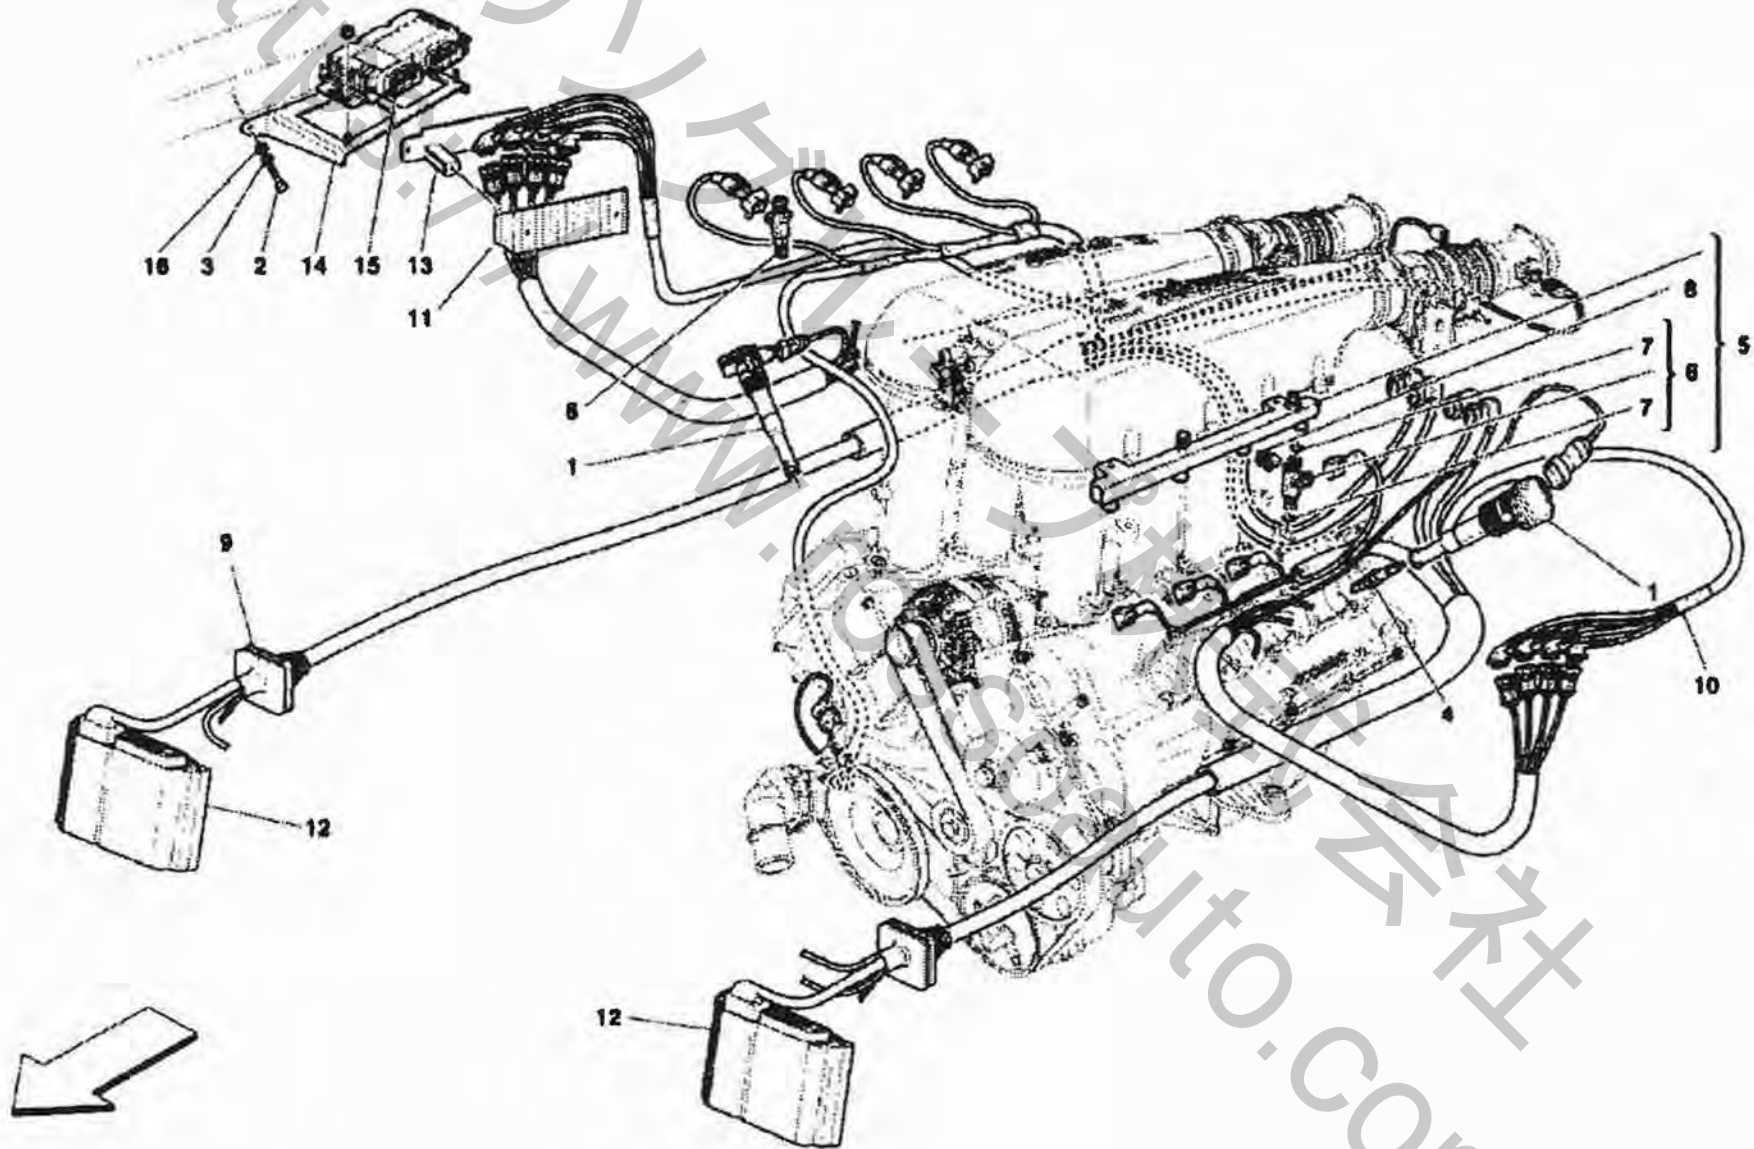

Brand: FERRARI
Car Model: F430 Scuderia

Page: 1
Table:0007 INJECTION DEVICE - IGNITION

Car Model: F430 Scuderia

Table:0007 INJECTION DEVICE - IGNITION

Rif	Part.N	Q.ty	Description
1	231359	8	SINGOL IGNITION COIL
2	10902224	3	SCREW
3	12601274	3	WASHER
4	192637	8	SPARK PLUG
5	216542	1	R.H. COMPLETE FUEL TUBE WITH ELECTRO-INJECTORS
-	216543	1	L.H. COMPLETE FUEL TUBE WITH ELECTRO-INJECTORS
6	213635	8	ELECTRO-INJECTOR
7	133902	4	GASKET
8	144730	8	INJECTORS RETAINING CLIP
9	237980	1	R.H. SIDE INJECTION CONNECTING CABLES -Valid till Ass. Nr. 73778- -Not for USA and CDN-
-	242611	1	R.H. SIDE INJECTION CONNECTING CABLES -Valid from Ass. Nr. 73779- -Not for USA and CDN-
-	242613	1	R.H. SIDE INJECTION CONNECTING CABLES -Valid for USA and CDN-
10	237979	1	L.H. SIDE INJECTION CONNECTING CABLES -Valid till Ass. Nr. 73778- -Not for USA and CDN-
-	242610	1	L.H. SIDE INJECTION CONNECTING CABLES -Valid from Ass. Nr. 73779- -Not for USA and CDN-
-	242612	1	L.H. SIDE INJECTION CONNECTING CABLES -Valid for USA and CDN-
11	224383	1	R.H. REAR SHIELD
-	224384	1	L.H. REAR SHIELD
12	226587	2	CONTROL UNIT IGNITION -Not for USA, CDN and J-
-	229081	2	CONTROL UNIT IGNITION -Valid for USA and CDN-
-	245205	2	CONTROL UNIT IGNITION -Valid for J-
13	192535	1	R.H. BRACKET
-	200163	1	L.H. BRACKET
14	233311	1	BRACKET
15	233310	1	ION CONTROL STATION -Not as spare part- -Replaced by 244164-
-	244164	1	ION CONTROL STATION
16	12644424	3	WASHER