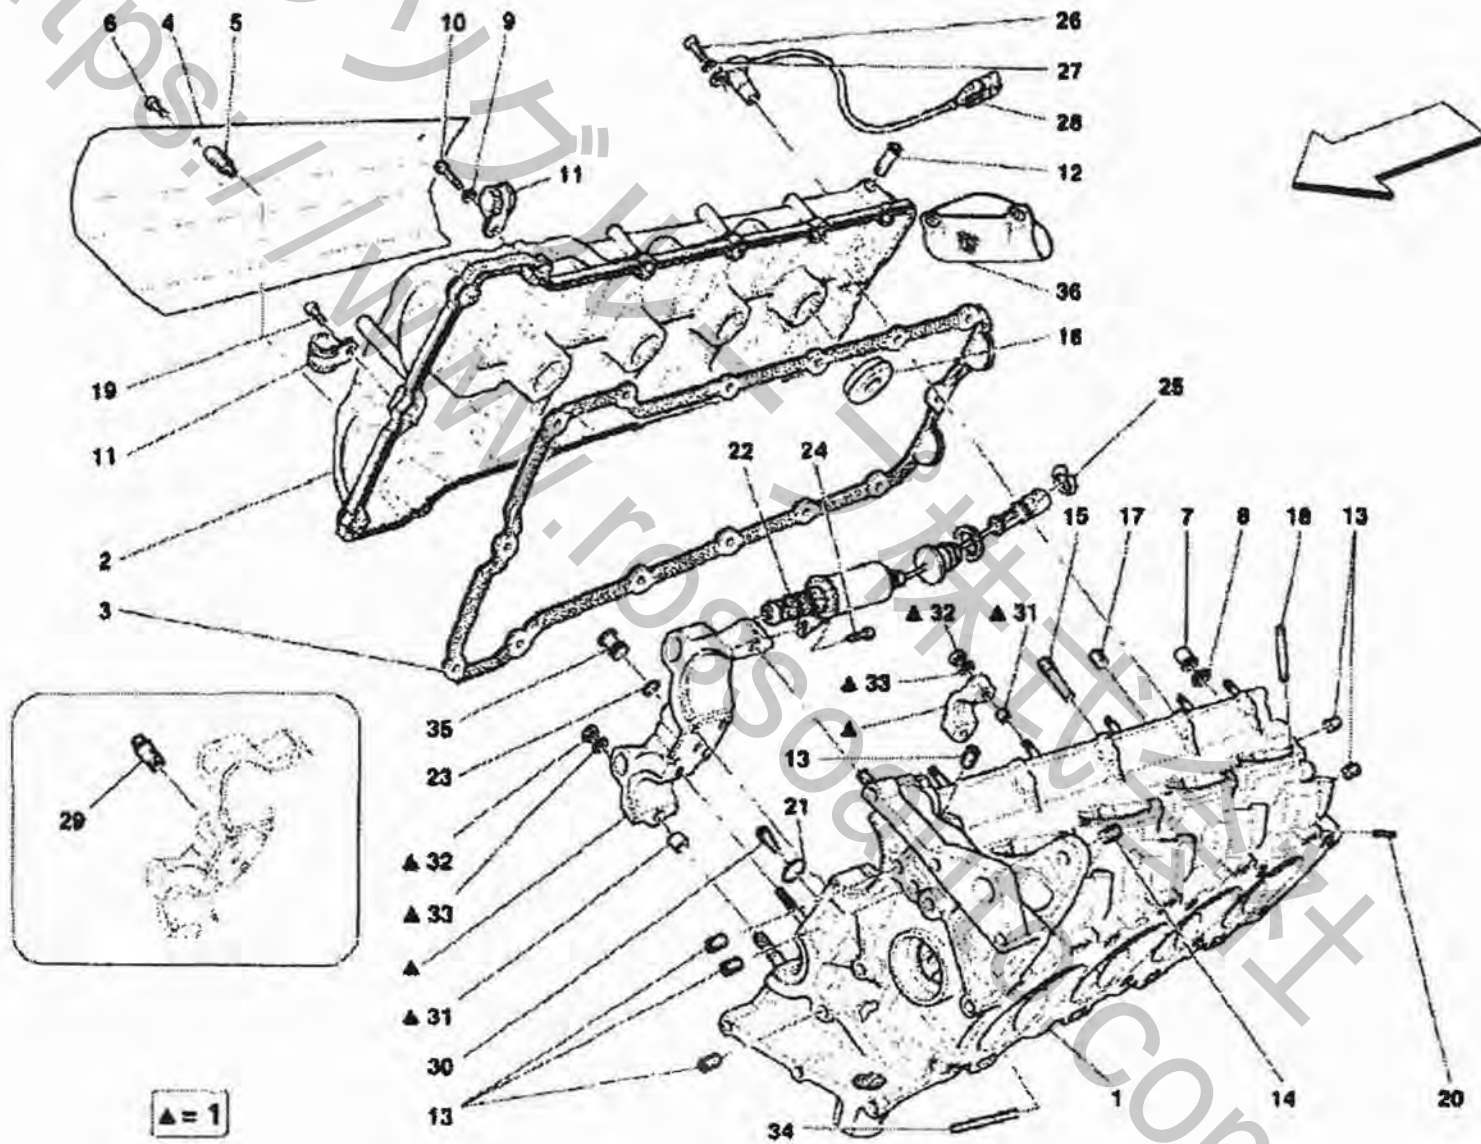

Brand: FERRARI
Car Model: F430 Scuderia

Page: 1
Table:0003 R.H. CYLINDER HEAD

Car Model: F430 Scuderia

Table:0003 R.H. CYLINDER HEAD

Rif	Part.N	Q.ty	Description
1	227612	1	COMPLETE R.H. HEAD
2	221342	1	R.H. CYLINDERS HEAD COVER
3	198927	1	R.H. HEAD COVER GASKET
4	229163	1	ANTI-HEAT SHIELD -Valid till Ass. Nr. 73778-
-	240635	1	ANTI-HEAT SHIELD -Valid from Ass. Nr. 73779-
5	212466	1	STUD
6	14305724	1	SCREW
7	183524	10	NUT
8	151117	10	WASHER
9	11197774	14	WASHER
10	156834	14	SCREW
11	10441490	2	BRACKET WITH SHEATH
12	124342	1	THREADED UNION
13	14326001	6	THREADED PLUG
14	140135	1	THREADED INSERT
15	183447	4	THREADED PLUG
16	223982	4	GASKET
17	164400	1	THREADED PLUG
18	13541334	8	STUD
19	233600	1	SCREW
20	199760	4	THREADED PLUG
21	134233	1	GASKET
22	212422	1	VARIATOR CONTROL SOLENOID VALVE
23	220245	1	GASKET
24	231617	1	SCREW
25	11087376	1	FLEXIBLE RING
26	14305224	1	SCREW
27	11197774	1	WASHER
28	177673	2	PHASE SENSOR
29	184681	1	OIL PRESSURE CHECK VALVE