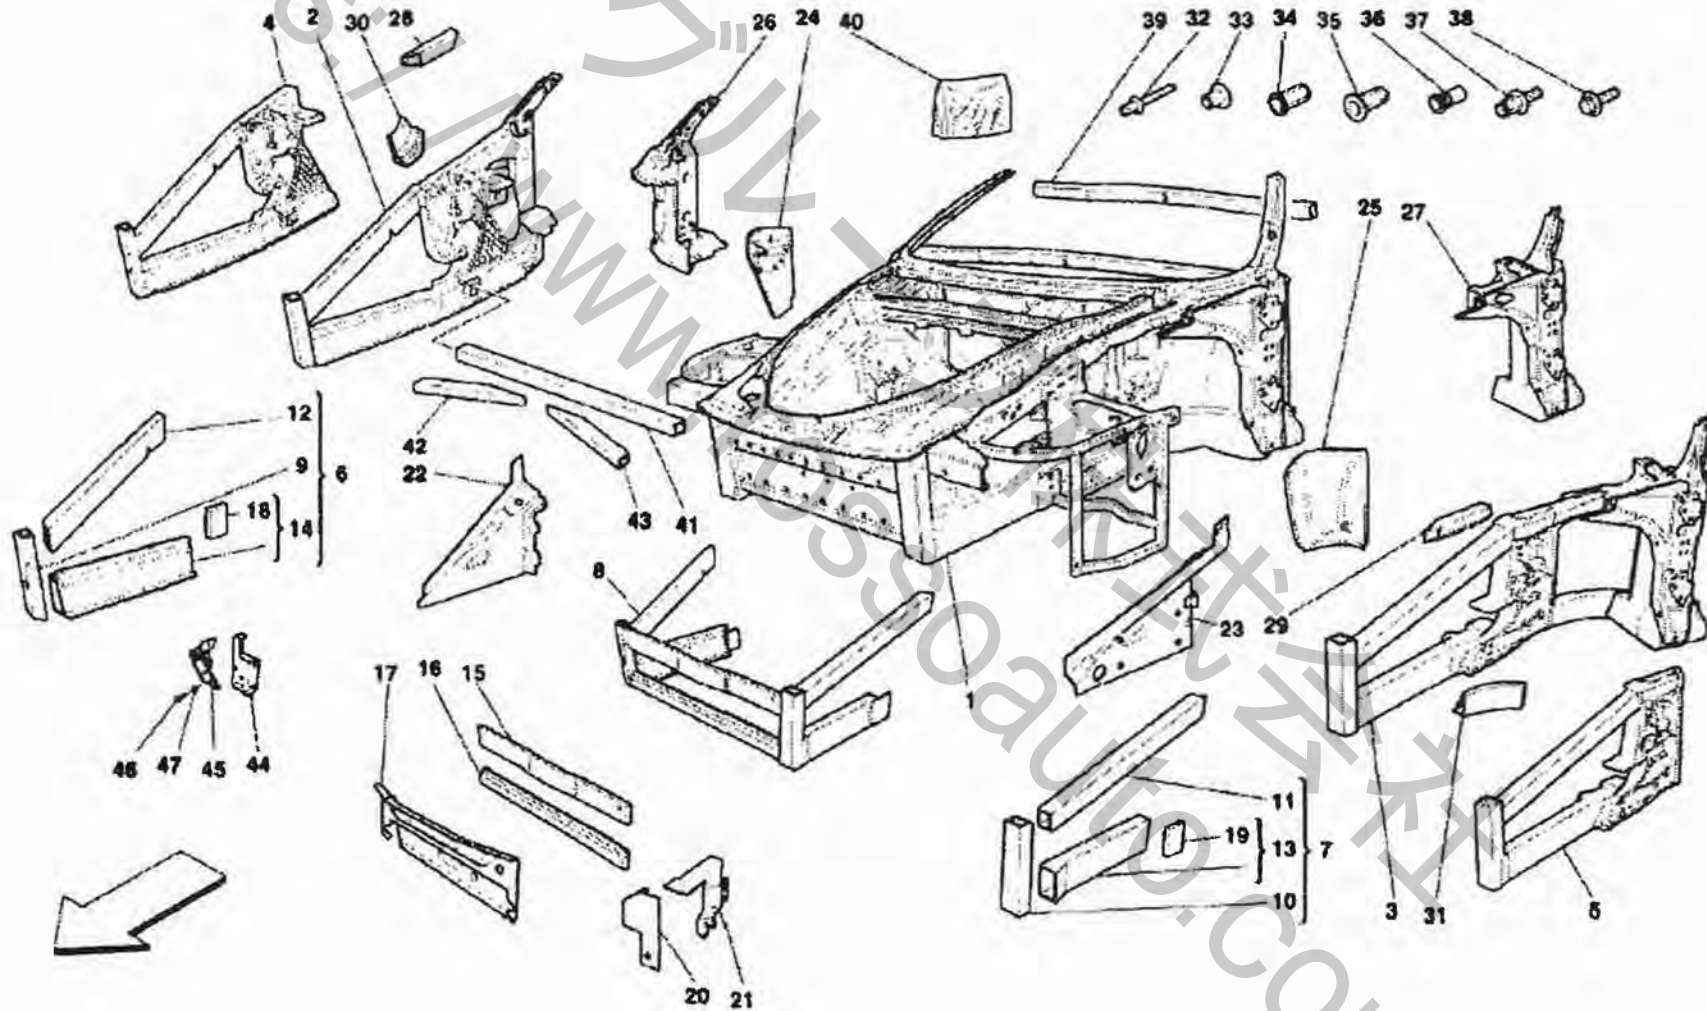

Brand: FERRARI
Car Model: F430 Scuderia

Page: 1
Table:0102 FRAME - FRONT ELEMENTS
STRUCTURES AND PLATES

Car Model: F430 Scuderia

Table:0102 FRAME - FRONT ELEMENTS STRUCTURES AND PLATES

Rif	Part.N	Q.ty	Description	Rif	Part.N	Q.ty	Description
1	81035100	1	COMPLETE FRONT FRAME	31	166115	1	L.H. LOWER FRAME
2	68885300	1	COMPLETE R.H. FRONT SIDE FRAME	32	14642891	0	POP RIVET L. 14 mm
3	68885400	1	COMPLETE L.H. FRONT SIDE FRAME	33	65133800	0	RIVET L. 6,4 mm
4	68885500	1	R.H. FRONT LATERAL SPRAG	34	15624211	0	ESAGONAL RIVET M4
5	68885600	1	L.H. FRONT LATERAL SPRAG	-	15180411	0	BLIND ESAGONAL RIVET
6	68885700	1	COMPLETE R.H. FRONT LATERAL FRAME	-	15624511	0	ESAGONAL RIVET M8
7	68885800	1	COMPLETE L.H. FRONT LATERAL FRAME	-	15624411	0	ESAGONAL RIVET M6
8	81035000	1	COMPLETE FRONT FRAME	-	15624311	0	ESAGONAL RIVET M5
9	206243	1	R.H. FRONT BUMPER PILLAR	35	65151200	0	RIVET M6
10	206242	1	L.H. FRONT BUMPER PILLAR	36	166101	0	RIVET M4
11	207735	1	L.M. FRAME	-	65135000	0	RIVET M8
12	207736	1	R.H. FRAME	-	65930400	0	RIVET M6
13	194945	1	L.H. FRONT CRUSH-BOX	-	65319800	0	RIVET M8 BLIND
14	194946	1	R.H. FRONT CRUSH-BOX	-	60853400	0	RIVET
15	239944	1	FRONT UPPER CROSS MEMBER	37	65065400	0	STUD ESAGONAL HEAD M6
16	244425	1	FRONT LOWER CROSS MEMBER	38	13836771	0	SCREW
17	68037700	1	TRUNK COMPARTMENT FRONT WALL	39	193754	1	UNDER WINDSCREEN CROSS MEMBER - Not for GD-
18	166291	1	R.H. FRONT REINFORCEMENT	-	217012	1	UNDER WINDSCREEN CROSS MEMBER - Valid for GD-
19	166191	1	L.H. FRONT REINFORCEMENT	40	70000950	1	INSERTS KIT FOR REPAIR
20	66395411	1	L.H. BRACKET	41	207357	1	COMPLETE CROSS MEMBER
-	66395511	1	R.H. BRACKET	42	196003	1	R.H. FRONT REINFORCEMENT
21	207175	1	L.H. BRACKET FOR FRONT BUMPER FIXING	43	209306	1	L.H. FRONT REINFORCEMENT
-	207176	1	R.H. BRACKET FOR FRONT BUMPER FIXING	44	214462	1	BRACKET FOR TOW HOOK
22	67357700	1	R.H. FRONT SIDE WALL	45	214480	1	TOW HOOK
23	67357800	1	L.H. FRONT SIDE WALL	46	16043421	6	SCREW
24	198739	1	R.H. PLATE -Not for GD-	47	12642721	6	WASHER
-	207516	1	R.H. PLATE -Valid for GD-				
25	198737	1	L.H. PLATE -Not for GD-				
-	207515	1	L.H. PLATE -Valid for GD-				
26	68886000	1	COMPLETE R.H. DOOR PILLAR				
27	68886100	1	COMPLETE L.H. DOOR PILLAR				
28	196005	1	R.H. UPPER FRAME				
29	196004	1	L.H. UPPER FRAME				
30	166215	1	R.H. LOWER FRAME