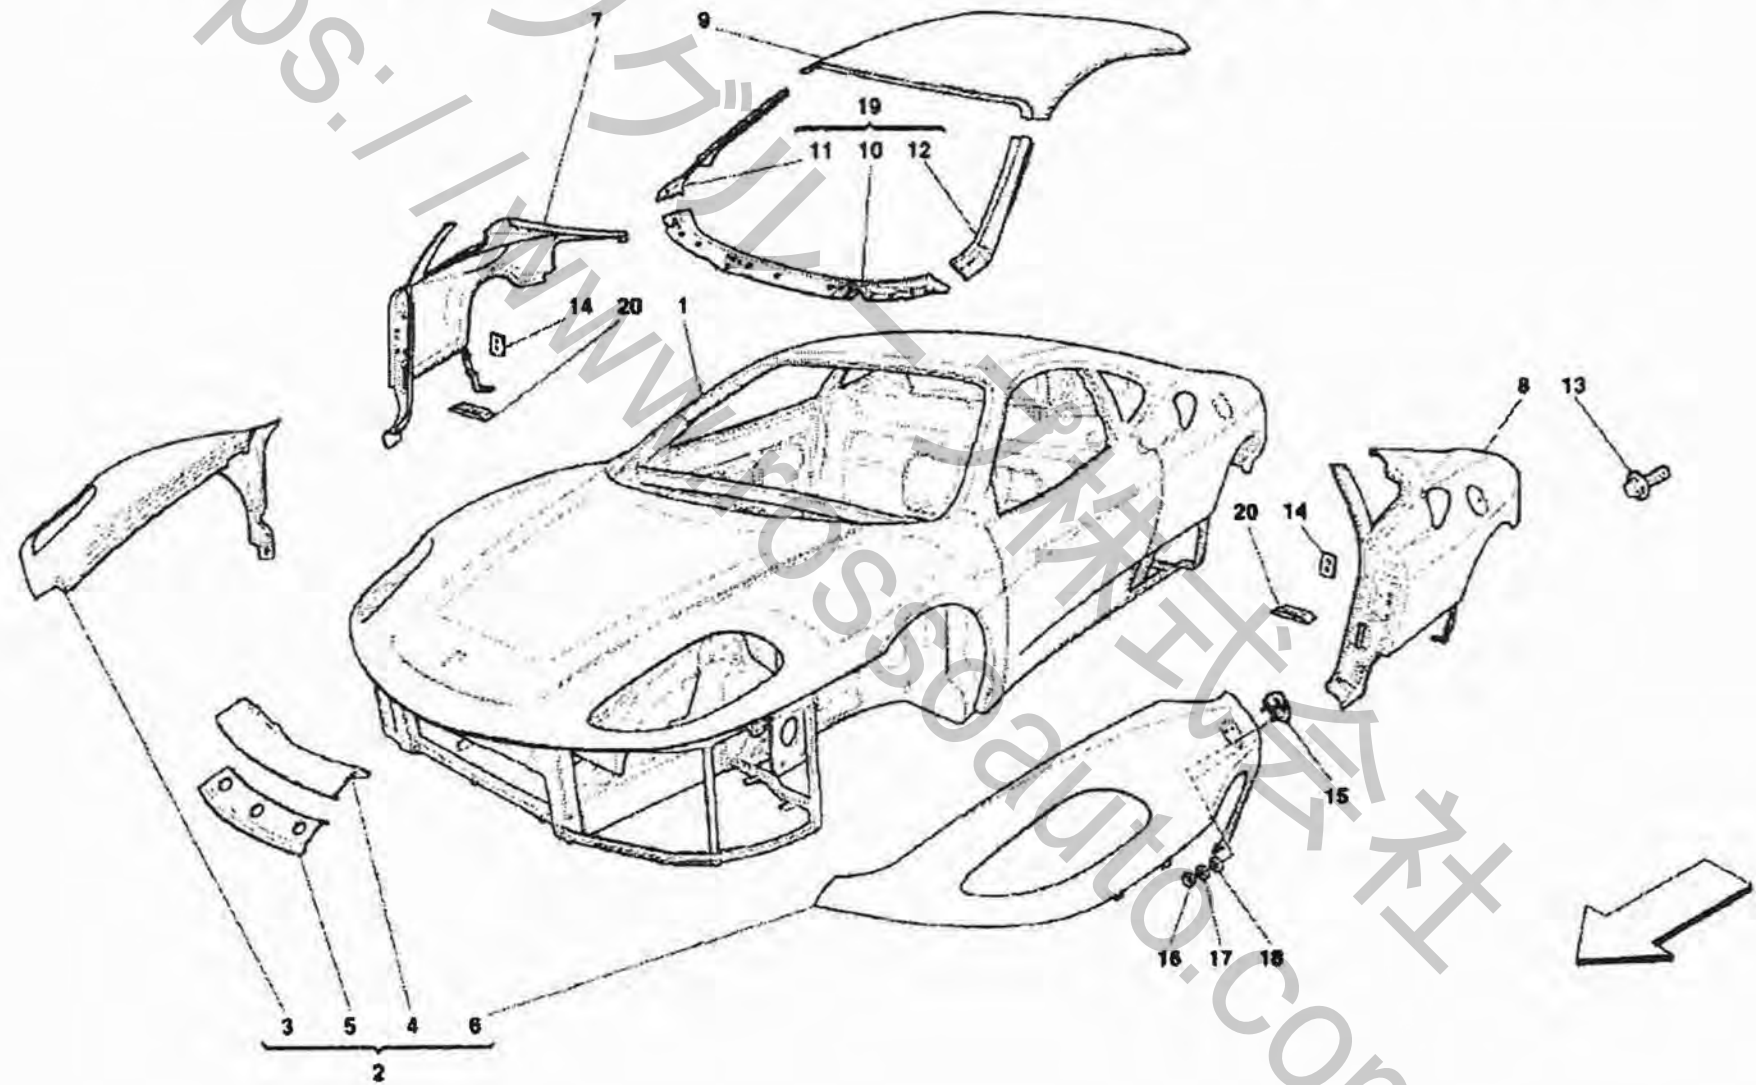

Brand: FERRARI
Car Model: F430 Scuderia

Page: 1
Table:0100 BODY - OUTER TRIMS

Car Model: F430 Scuderia

Table:0100 BODY - OUTER TRIMS

Rif	Part.N	Q.ty	Description
1	-	1	COMPLETE BODYWORK -Only as specific request by fax or e-m@il, specifying car serial number-
2	80556711	1	COMPLETE FRONT FENDER ASSEMBLY
3	80556211	1	COMPLETE R.H. FRONT FENDER
4	65314111	1	FRONT CENTRAL LINING
5	66233911	1	FRONT CENTRAL MOULDING
6	80556411	1	COMPLETE L.H. FRONT FENDER
7	80933311	1	COMPLETE R.H. REAR FENDER -Not for GD-
-	80933711	1	COMPLETE R.H. REAR FENDER -Valid for GD-
8	80933411	1	COMPLETE L.H. REAR FENDER -Not for GD-
-	80933911	1	COMPLETE L.H. REAR FENDER -Valid for GD-
9	63246711	1	ROOF UPHOLSTERY
10	65703111	1	TAIL WINDSHIELD TRIM
11	65315011	1	R.H. WINDSHIELD PILLAR SHIELD
12	65315111	1	L.H. WINDSHIELD PILLAR SHIELD
13	13836771	0	SCREW
14	68624600	2	PLATE
15	65921900	2	SQUADRA CORSE SMALL SHIELD
16	16101711	6	NUT
17	14498521	6	WASHER
18	12624178	6	WASHER
19	63268411	1	COMPLETE TAIL WINDSHIELD TRIM
20	65155300	2	FIXED REAR BRACKET FOR REAR FENDER