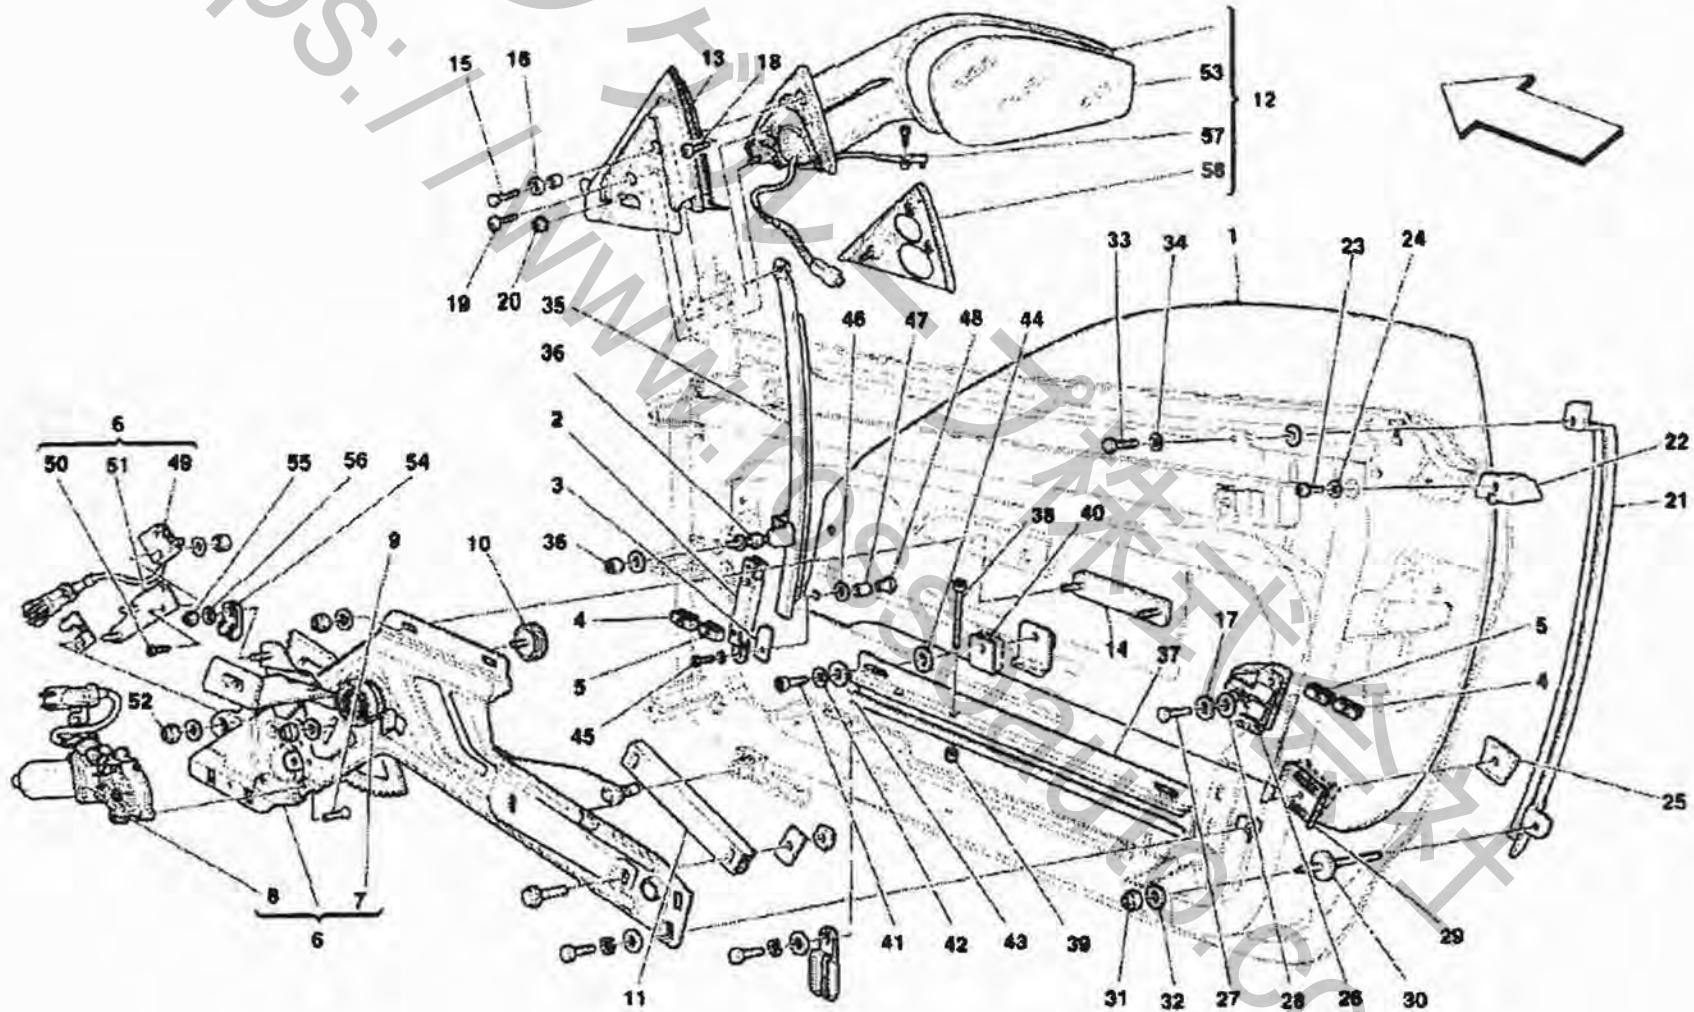

Rif	Part.N	Q.ty	Description
56	80681000	1	R.H. INNER HANDLE FOR DOOR OPENING
-	80681200	1	L.H. INNER HANDLE FOR DOOR OPENING
57	169814	2	SCREW
58	166467	2	WASHER
59	67660400	4	SCREW
60	12644424	4	WASHER
61	14163874	2	FLEXIBLE PIN
62	65998600	4	THICKNESS
63	63693700	2	WASHER
64	63693800	2	NUT
65	63992900	2	SCREW

Brand: FERRARI
Car Model: F430 Scuderia

Page: 1
Table:0117 DOORS - POWER WINDOW
AND REARVIEW MIRROR