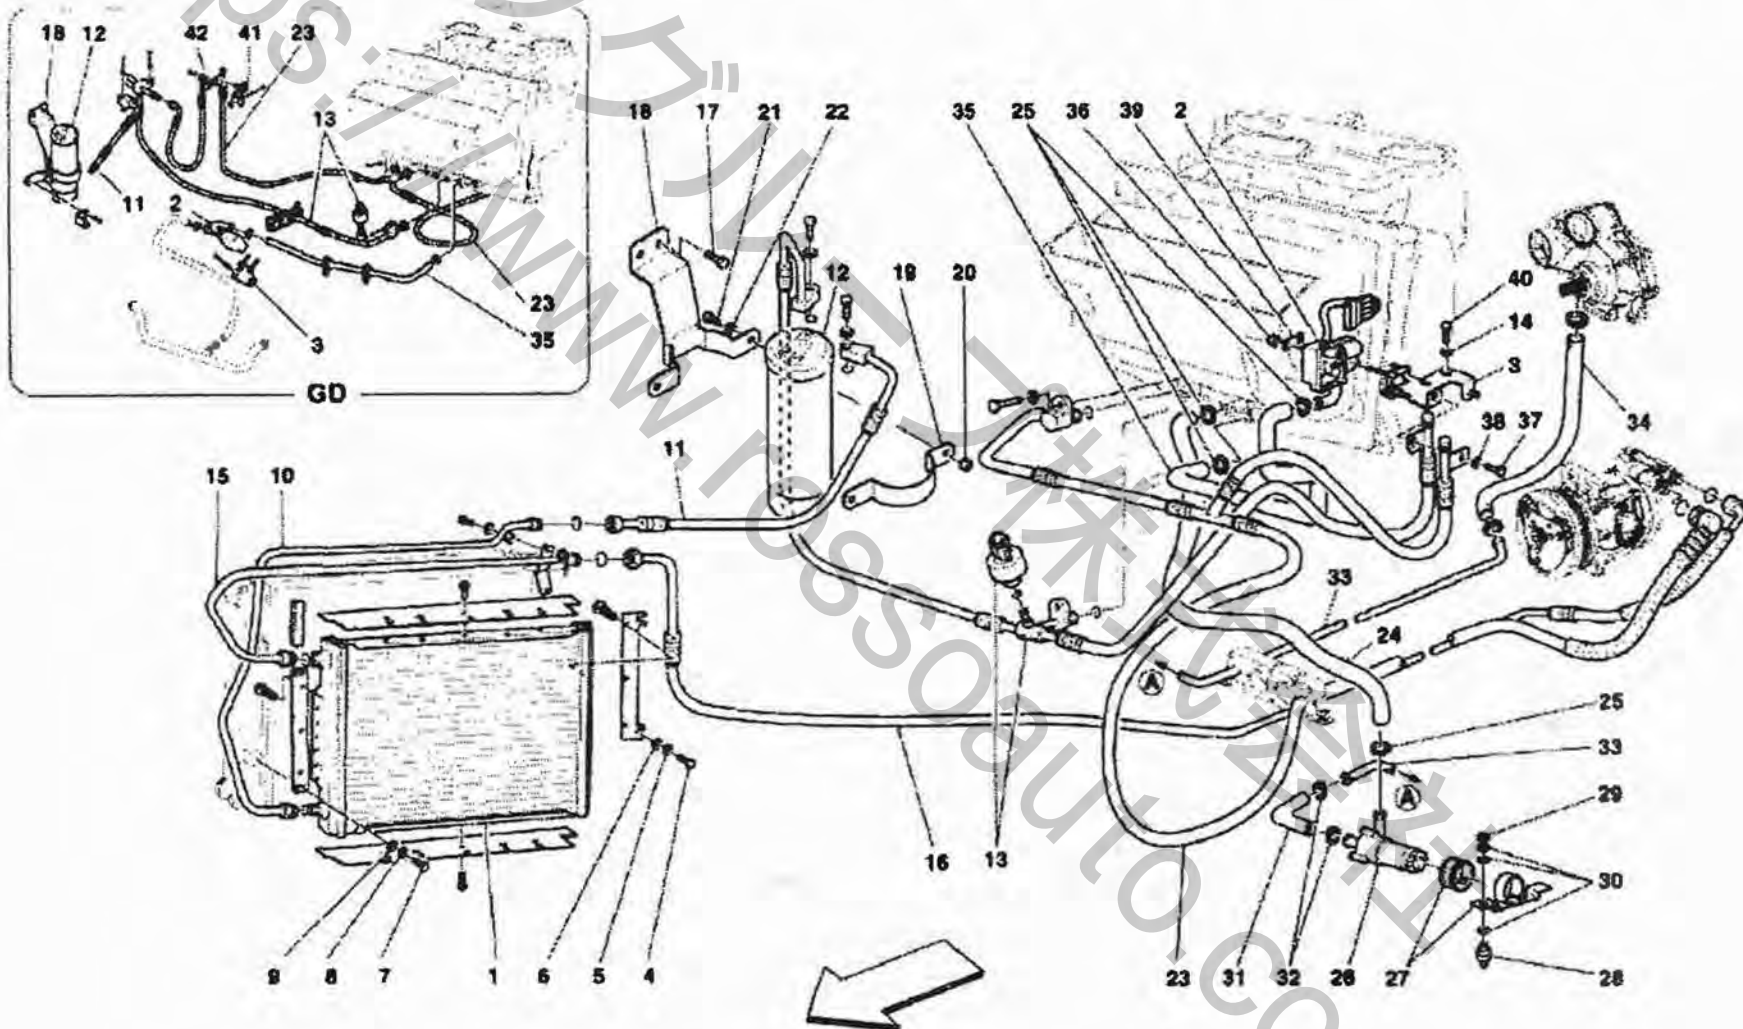

Brand: FERRARI
Car Model: F430 Scuderia

Page: 1
Table:0136 AIR CONDITIONING SYSTEM

Car Model: F430 Scuderia

Table:0136 AIR CONDITIONING SYSTEM

Rif	Part.N	Q.ty	Description
1	200340	1	A.C. CONDENSER
2	65066400	1	TGK VALVE
3	66150300	1	BRACKET FOR VALVE FIXING -Not for GD-
-	68643100	1	BRACKET FOR VALVE FIXING -Valid for GD-
4	10902124	3	SCREW
5	12601274	3	WASHER
6	14496424	3	WASHER
7	60909500	1	SCREW
8	12601274	1	WASHER
9	12643724	1	WASHER
10	80668700	1	DELIVERY METAL PIPE
11	67750800	1	HOSE FROM CONDENSER TO FILTER
12	67085100	1	DEHYDRATING FILTER
13	67750900	1	PIPE FROM FILTER TO A.C. SYSTEM - Not for GD-
-	68640900	1	PIPE FROM FILTER TO A.C. SYSTEM - Valid for GD-
14	11193274	2	WASHER
15	67750500	1	INLET METAL PIPE
16	67750400	1	UNDERFLOOR PIPE
17	10902224	2	SCREW
18	67942300	1	BRACKET
19	67942400	1	RING
20	14098700	2	NUT
21	68721400	2	SCREW
22	12644424	2	WASHER
23	67750300	1	PIPE FROM A.C. SYSTEM TO COMPRESSOR -Not for GD-
-	68640800	1	PIPE FROM A.C. SYSTEM TO COMPRESSOR -Valid for GD-
24	69741700	1	PIPE FROM MINIMUM PUMP TO A.C. SYSTEM -Not for GD-
-	68641000	1	PIPE FROM MINIMUM PUMP TO A.C. SYSTEM -Valid for GD-
25	13000390	4	SCREW COLLAR
26	65460300	1	MINIMUM PUMP
27	68018300	1	COMPLETE BRACKET

Rif	Part.N	Q.ty	Description
28	195373	2	PAD
29	15896214	2	NUT
30	10571570	2	WASHER
31	65460700	1	PIPE FROM UNDERFLOOR PIPE TO MINIMUM PUMP
32	190345	2	SCREW COLLAR
33	68393000	1	WATER PIPE UNDERFLOOR
34	68237600	1	PIPE FROM WATER PUMP TO UNDRFLOOR PIPE
35	65231700	1	PIPE FROM A.C. HEATER TO TGK VALVE -Not for GD-
-	68641100	1	PIPE FROM A.C. HEATER TO TGK VALVE -Valid for GD-
36	62790300	2	NUT
37	10977524	1	SCREW
38	11188079	1	WASHER
39	65929400	1	SMALL PLATE
40	10902224	2	SCREW
41	212340	1	BRACKET -Valid for GD-
42	68863200	1	PIPE CONNECTING FILTER A.C. LOADING -Valid for GD-