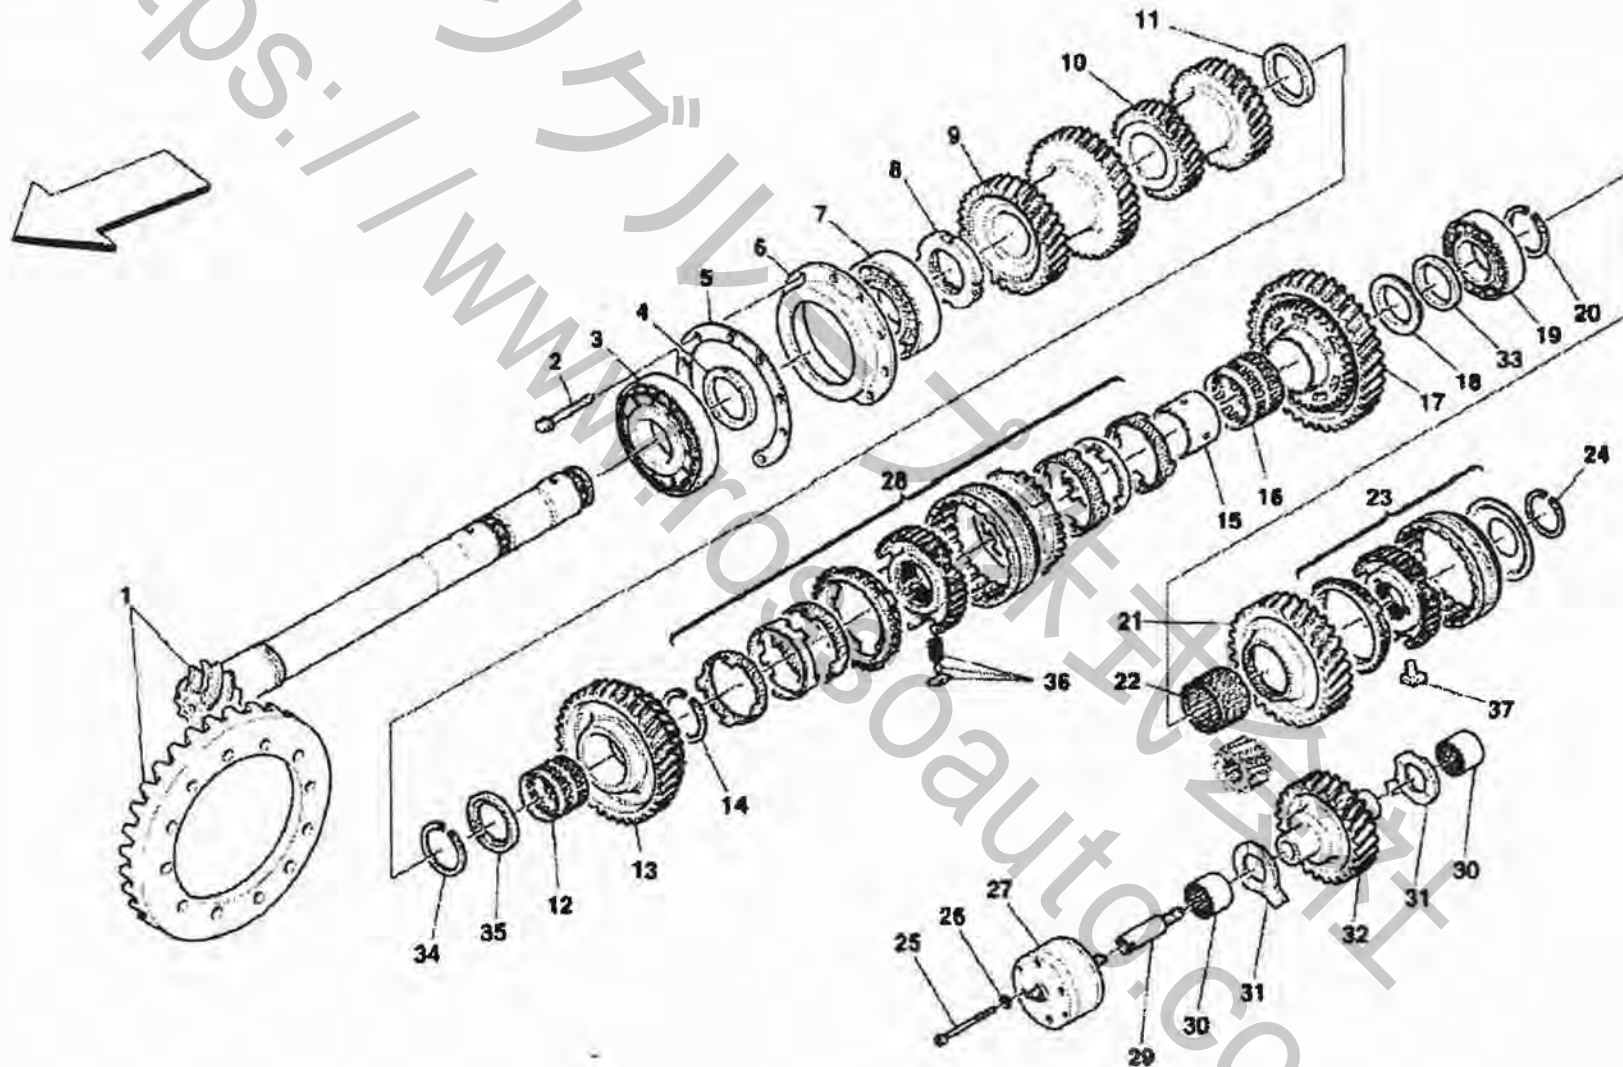

Brand: FERRARI
Car Model: F430 Scuderia

Page: 1
Table:0031 LAY SHAFT GEARS

Car Model: F430 Scuderia

Rif	Part.N	Q.ty	Description
1	197811	1	COMPETE BEVEL SET
2	16287731	7	SCREW
3	185022	1	ROLLER BEARING
4	185045	1	REGISTER RING -Thickness mm. 7,10-
-	185046	1	REGISTER RING -Thickness mm. 6,85- - Possible fitting-
-	185047	1	REGISTER RING -Thickness mm. 6,60- - Possible fitting-
5	185042	1	REGISTER RING -Thickness mm. 2,8-
-	185043	1	REGISTER RING -Thickness mm. 2,5- - Possible fitting-
-	185044	1	REGISTER RING -Thickness mm. 2,2- - Possible fitting-
6	185020	1	BEARING SUPPORT
7	185021	1	ROLLER BEARING
8	196667	1	RING NUT
9	230935	1	3rd AND 4th DRIVEN GEAR
10	230936	1	5th AND 6th DRIVEN GEAR
11	183970	1	SPACER
12	184014	1	ROLLER CAGE
13	183946	1	PINION FOR 2nd GEAR
14	183976	1	FLEXIBLE RING -Thickness mm. 2,10-
-	185036	1	FLEXIBLE RING -Thickness mm. 1,85- - Possible fitting-
-	185037	1	FLEXIBLE RING -Thickness mm. 1,60- - Possible fitting-
15	183971	1	BUSHING
16	184016	1	ROLLER CAGE
17	183945	1	PINION FOR 1st GEAR
18	183972	1	RING -Thickness mm. 5,10-
19	184020	1	ROLLER BEARING
20	184042	1	FLEXIBLE RING
21	199752	1	REVERSE GEAR
22	184018	1	ROLLER CAGE
23	193439	1	REVERSE GEAR COMPLETE SYNCHRONIZER
24	184041	1	FLEXIBLE RING
25	14302424	4	SCREW

Table:0031 LAY SHAFT GEARS

Rif	Part.N	Q.ty	Description
26	10571379	4	WASHER
27	185049	1	BEARBOX OIL PUMP
28	185164	1	1st AND 2nd GEAR COMPLETE SYNCHRONIZER
29	185050	1	PIN
30	184017	2	ROLLER CASING
31	183975	2	RING
32	199737	1	IDLE GEAR FOR REVERSE
33	200924	1	SPACER
34	183976	1	FLEXIBLE RING
35	203800	1	RING
-	203801	1	RING -As an alternative-
36	188320	1	PAD FOR SYNCHRONIZER/BALL/ SPRING REPLACEMENT KIT
37	193440	1	PADS/SYNCHRO REVERSE GEAR KIT