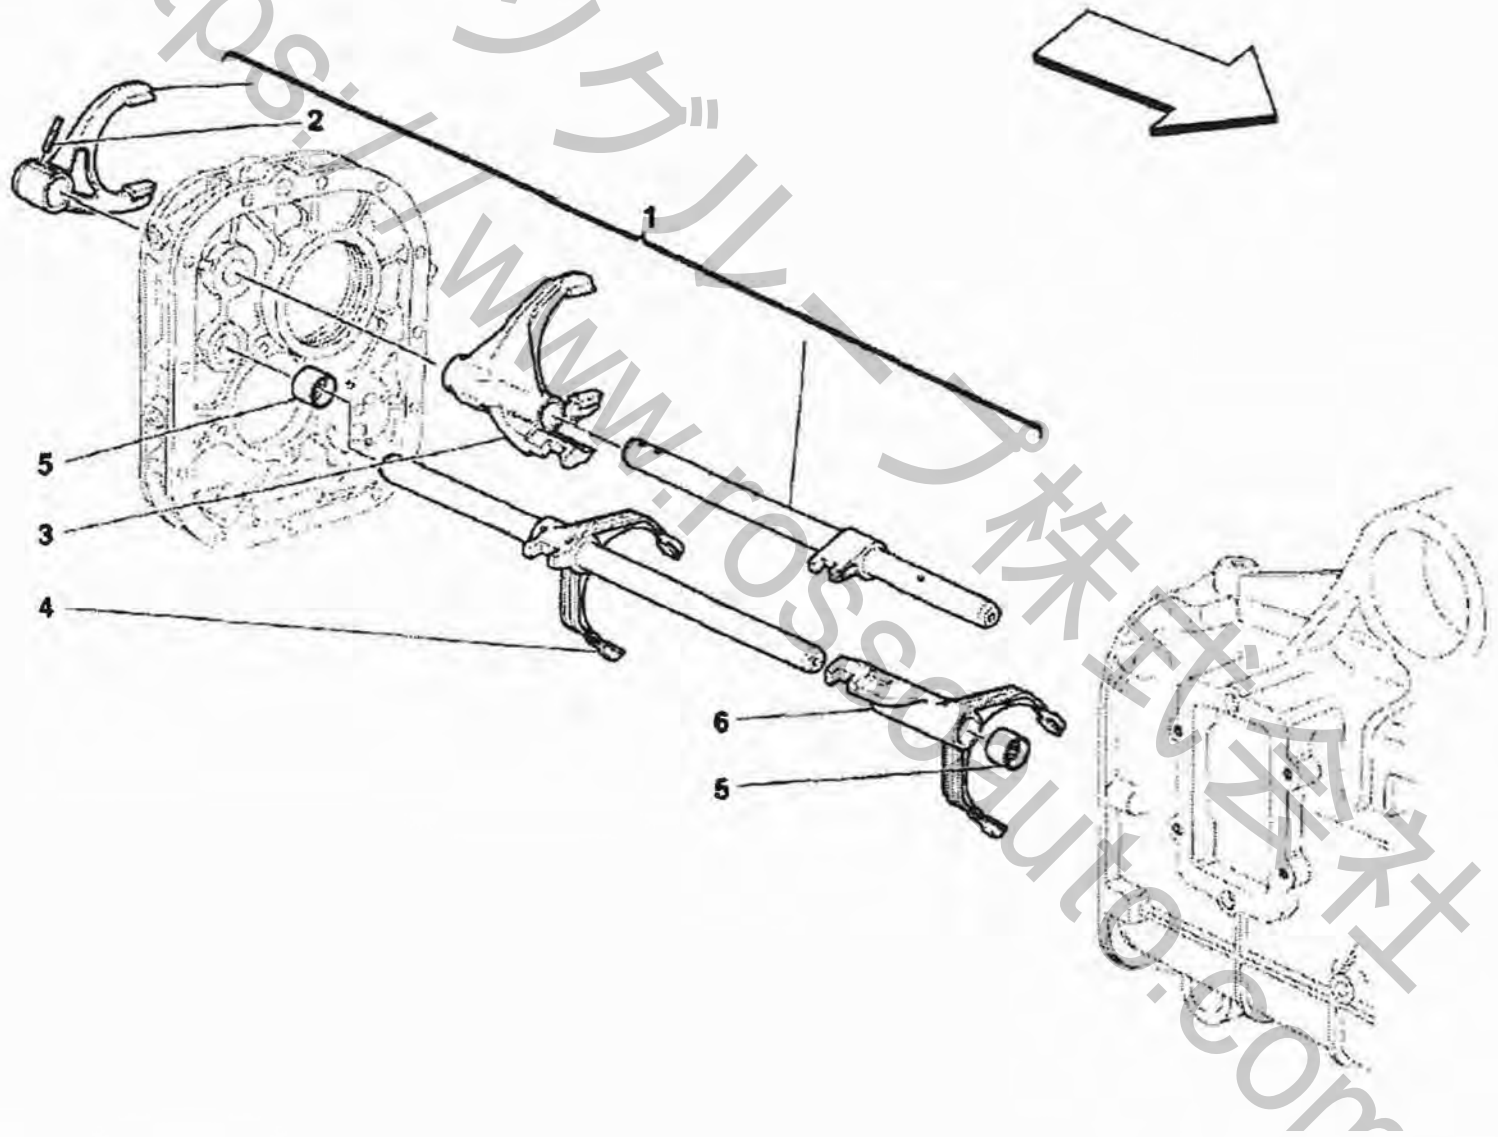

Brand: FERRARI
Car Model: F430 Scuderia

Page: 1
Table:0032 INSIDE GEARBOX CONTROLS

Car Model: F430 Scuderia

Table:0032 INSIDE GEARBOX CONTROLS

Rif	Part.N	Q.ty	Description
1	185708	1	CONTROL ROD FOR REVERSE
2	13910470	4	FLEXIBLE PIN
3	211472	1	CONTROL FORK FOR 1st AND 2nd GEAR
4	183955	1	ROD FOR 5th AND 6th GEAR
5	183982	2	BEARING BUSH
6	211473	1	CONTROL FORK FOR 3rd AND 4th GEAR

https://www.rossoauto.com 株式会社