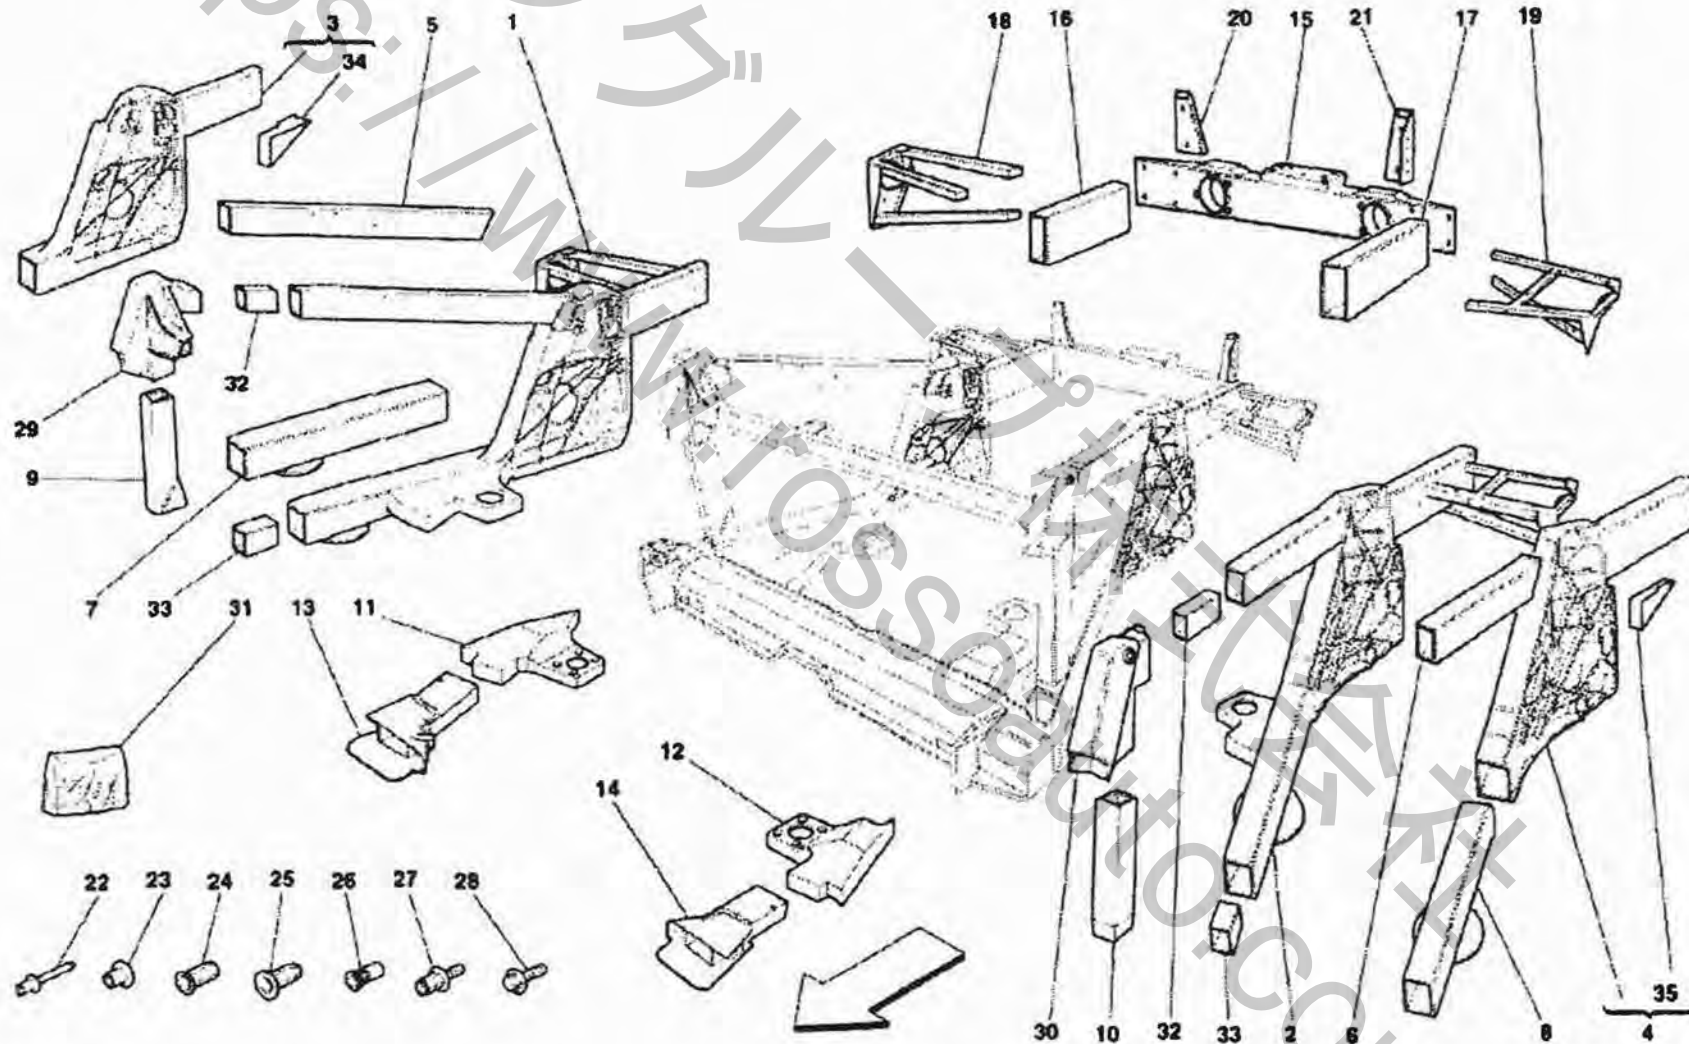

Brand: FERRARI
Car Model: F430 Scuderia

Page: 1
Table:0105 FRAME - REAR ELEMENTS
SUB-GROUPS

Car Model: F430 Scuderia

Table:0105 FRAME - REAR ELEMENTS SUB-GROUPS

Rif	Part.N	Q.ty	Description
1	68887300	1	COMPLETE R.H. SIDE FRAME
2	68887400	1	COMPLETE L.H. SIDE FRAME
3	68887500	1	R.H. REAR LATERAL CASTING
4	68887600	1	L.H. REAR LATERAL CASTING
5	202584	1	R.H. UPPER FRAME
6	202583	1	L.H. UPPER FRAME
7	212303	1	R.H. LOWER FRAME
8	212302	1	L.H. LOWER FRAME
9	66051200	1	COMPLETE R.H. REAR PANEL
10	66051100	1	COMPLETE L.H. REAR PANEL
11	6195208	1	R.H. BRACKET ENGINE SUPPORT
12	6195207	1	L.H. BRACKET ENGINE SUPPORT
13	65942200	1	R.H. SUPPORT FOR BRACKET
14	65942300	1	L.H. SUPPORT FOR BRACKET
15	242545	1	REAR BUMPER CROSS MEMBER
16	207272	1	R.H. REAR FRAME
17	207271	1	L.H. REAR FRAME
18	80084211	1	R.H. REAR FENDER FRAME
19	67780211	1	L.H. REAR FENDER FRAME
20	68027000	1	R.H. SIDE BRACKET
21	68027100	1	L.H. SIDE BRACKET
22	14642891	0	POP RIVET L. 14 mm
23	65133800	0	RIVET L. 6,4 mm
24	15624211	0	ESAGONAL RIVET M4
-	15180411	0	BLIND ESAGONAL RIVET
-	15624511	0	ESAGONAL RIVET M8
-	15624411	0	ESAGONAL RIVET M6
-	15624311	0	ESAGONAL RIVET M5
25	65151200	0	RIVET M6
26	166101	0	RIVET M4
-	65135000	0	RIVET M8
-	65930400	0	RIVET M6
-	65319800	0	RIVET M8 BLIND
-	60853400	0	RIVET M10 BLIND
27	65065400	0	STUD ESAGONAL HEAD M6

Rif	Part.N	Q.ty	Description
28	13836771	0	SCREW
29	6166261	1	R.H. UPPER FUSION REAR PILLAR
30	6166161	1	L.H. UPPER FUSION REAR PILLAR
31	70000950	1	INSERTS KIT FOR REPAIR
32	181980	0	UPPER INNER CORE
33	181979	0	LOWER INNER CORE
34	196575	1	R.H. REINFORCEMENT
35	196574	1	L.H. REINFORCEMENT