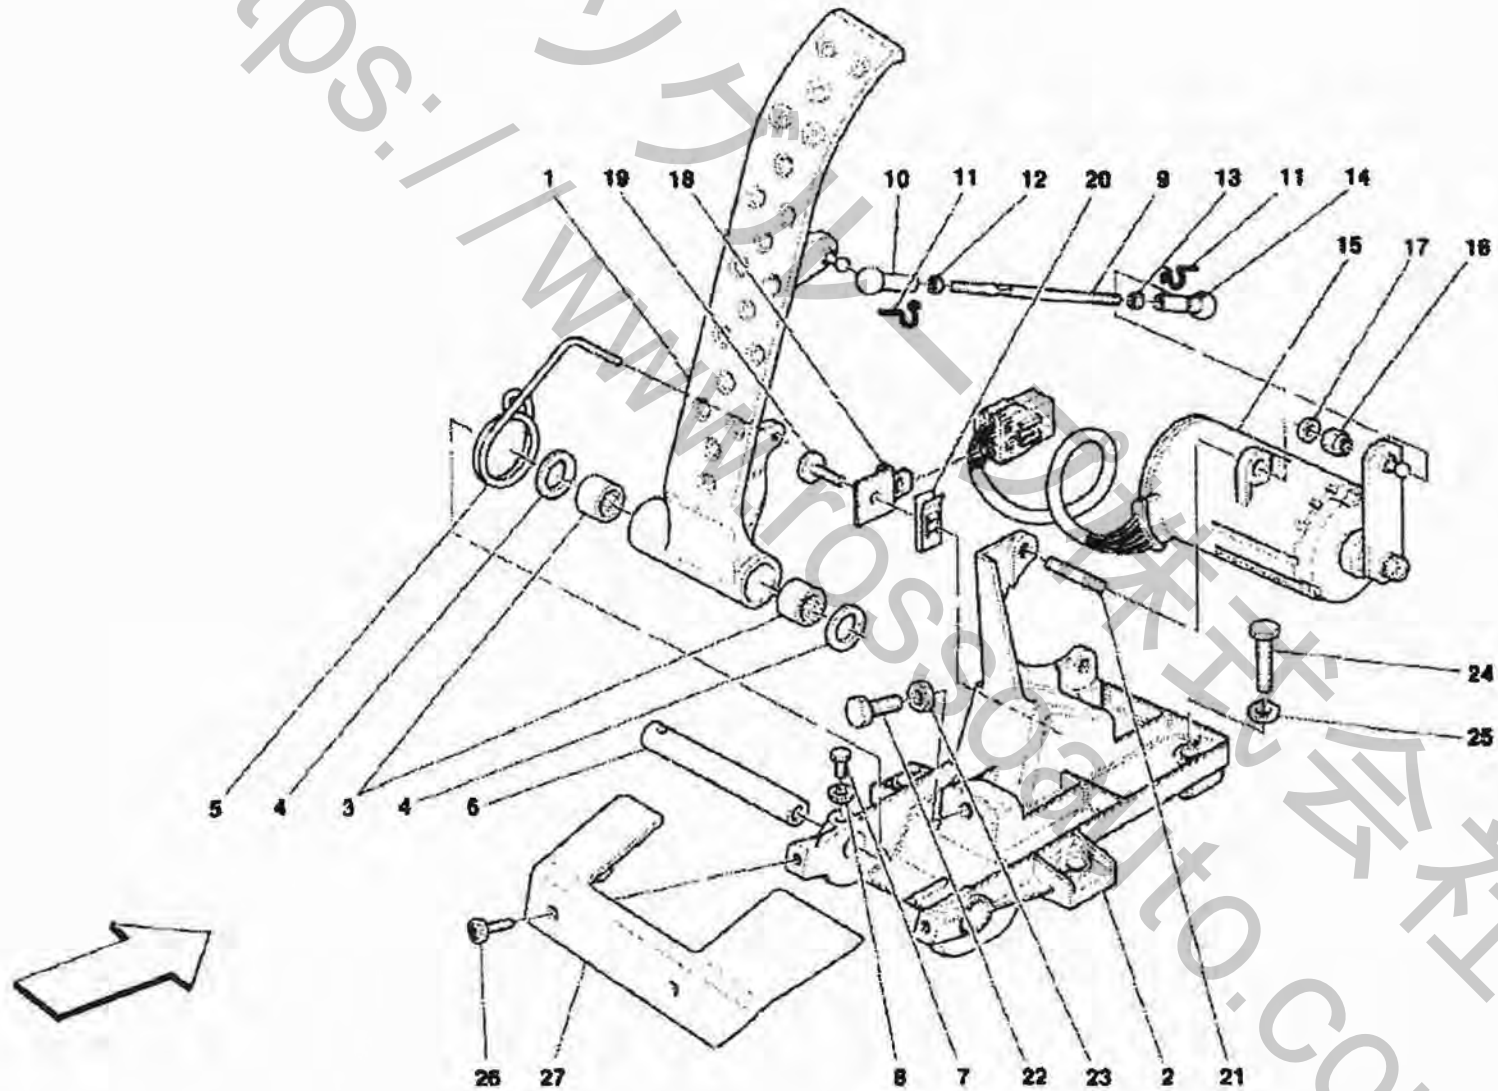

Brand: FERRARI

Car Model: F430 Scuderia

Page: 1

Table:0017 ELECTRONIC ACCELERATOR PEDAL

Car Model: F430 Scuderia

Table:0017 ELECTRONIC ACCELERATOR PEDAL

Rif	Part.N	Q.ty	Description
1	196273	1	ACCELERATOR PEDAL
2	185452	1	ACCELERATOR PEDAL SUPPORT
3	101677	2	ROLLER BEARING
4	157115	2	WASHER
5	175351	1	RETUTN SPRING FOR PEDAL
6	171468	1	ROLLER CAGE RACE
7	10977524	1	SCREW
8	12601174	1	WASHER
9	171466	1	PUSH ROD -Not for GD-
-	181258	1	PUSH ROD -Valid for GD-
10	173999	1	BALL JOINT HEAD
11	174001	2	CLIP
12	15896470	1	NUT
13	105586	1	L.H. THREADED NUT
14	174000	1	BALL JOINT HEAD
15	170038	1	ACCELERATOR PEDAL POTENTIOMETER
16	102948	2	NUT
17	10519424	2	WASHER
18	170925	1	BRACKET FOR CONNECTOR FIXING
19	14071911	1	SCREW
20	14371274	1	BRACKET
21	11500324	2	STUD
22	16043621	1	SCREW
23	16102314	1	NUT
24	10902624	3	SCREW
25	127494	3	WASHER
26	65752800	2	SCREW
27	65709100	1	ACCELERATOR PEDAL COVER -Not for GD-
-	69059100	1	ACCELERATOR PEDAL COVER -Valid for GD-