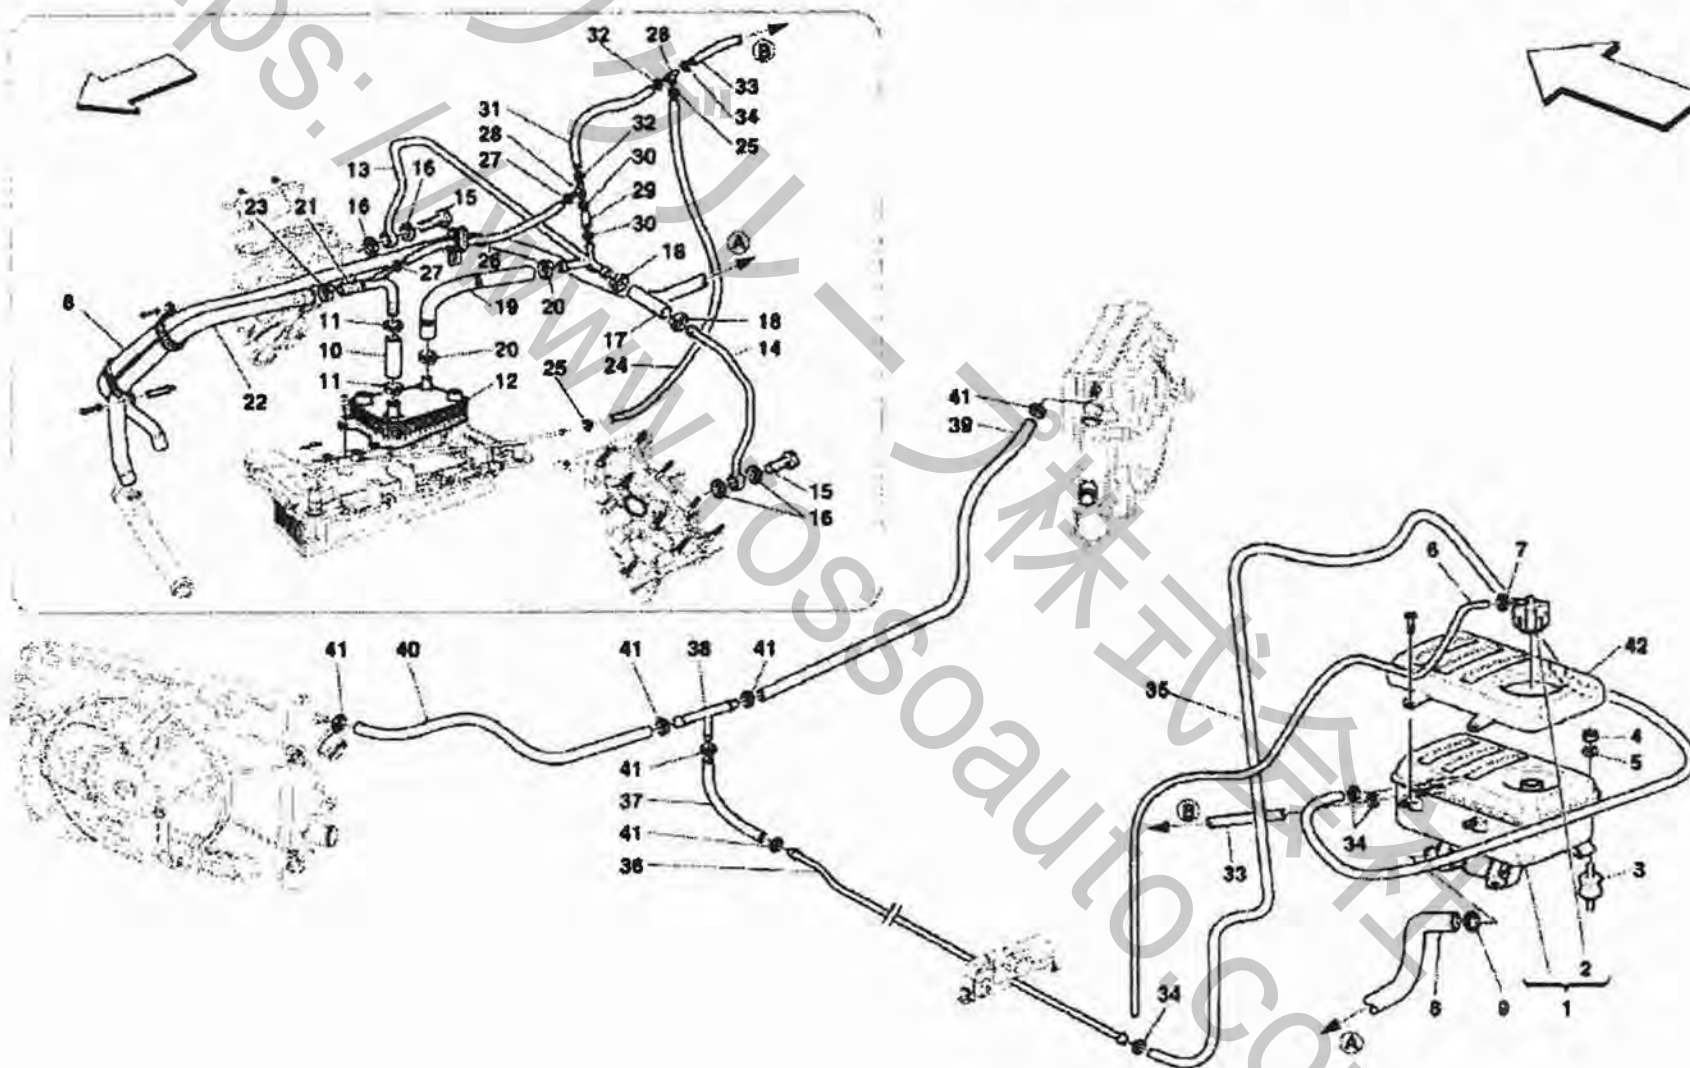

Brand: FERRARI
Car Model: F430 Scuderia

Page: 1
Table:0021 FUEL CANISTER

Car Model: F430 Scuderia

Rif	Part.N	Q.ty	Description
1	235126	1	FUEL CANISTER
2	145030	1	TANK PLUG
3	142202	4	PAD
4	15896214	4	NUT
5	12643724	4	WASHER
6	179280	1	VENT PIPE
7	183919	1	ELASTIC COLLAR
8	214250	1	COMPLETE TUBE -Not as spare part- - Replaced by 241536-
-	241536	1	COMPLETE TUBE
9	183126	1	CLAMP
10	210726	1	SLEEVE -Not as spare part- -Replaced by 242640-
-	242640	1	SLEEVE -Not as spare part- -Replaced by 235080-
-	235080	1	SLEEVE
11	183126	2	CLAMP -Not as spare part- -Replaced by 13433370-
-	13433370	2	COLLAR FOR SLEEVE
12	200161	1	HEAT EXCHANGER
13	240326	1	R. H. WATER PIPE
14	240325	1	L.H. WATER PIPE
15	203787	2	UNION
16	10259960	4	GASKET
17	210726	1	SLEEVE -Not as spare part- -Replaced by 235080-
-	235080	1	SLEEVE
18	178053	2	CLAMP -Not as spare part- -Replaced by 13433370-
-	13433370	2	COLLAR FOR SLEEVE
19	209425	1	RUBBER HOSE
20	178053	2	CLAMP
21	241883	1	METAL PIPE
22	241540	1	RUBBER HOSE
23	178053	1	CLAMP
24	241348	1	RUBBER HOSE
25	177995	2	CLAMP
26	242144	1	RUBBER HOSE

Table:0021 FUEL CANISTER

Rif	Part.N	Q.ty	Description
27	177995	2	CLAMP
28	201440	2	MULTIPLE UNION
29	242145	1	RUBBER HOSE
30	177995	2	CLAMP
31	242143	1	RUBBER HOSE
32	177995	2	CLAMP
33	220935	1	RUBBER HOSE
34	177995	4	CLAMP
35	229968	1	RUBBER HOSE FROM NOURICE TO UNDERFLOOR
36	209401	1	UNDERFLOOR PIPE
37	229986	1	RUBBER HOSE
38	181272	1	3-WAY UNION
39	205089	1	R.H. RUBBER HOSE
40	205088	1	L.H. RUBBER HOSE
41	177995	6	SCREW COLLAR
42	235048	1	SHIELD