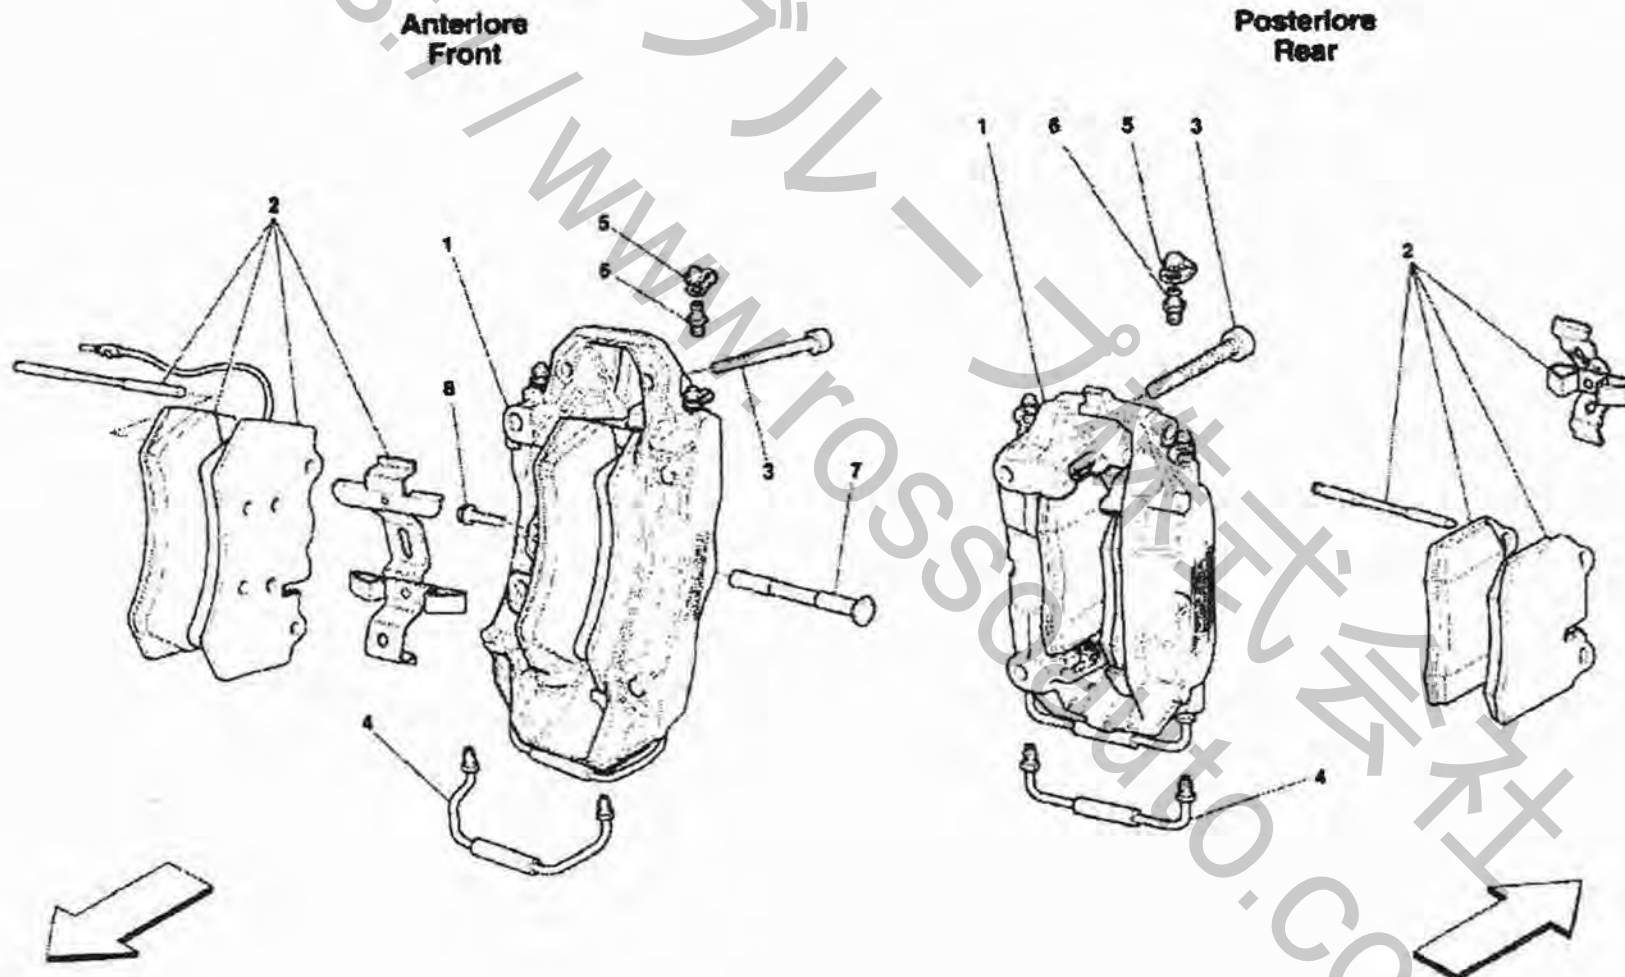

Car Model: F430 Scuderia

Table:0037 BRAKE SYSTEM - Valid for GD -

Rif	Part.N	Q.ty	Description
1	226683	1	ABS/ASR HYDRAULIC/ELECTRONIC CONTROL STATION
2	226691	1	CONTROL STATION SUPPORTING BRACKET
3	197149	1	ANTI-VIBRATIONS
4	13516524	2	STUD
5	202555	1	RESILIENT BUSHING
6	226693	1	BRAKE PIPE FROM FRONT PUMP TO CONTROL STATION
7	226692	1	BRAKE PIPE FROM REAR PUMP TO CONTROL STATION
8	226695	1	PIPE FROM CONTROL STATION TO R.H. INTERMEDIATE PIPE
9	226694	1	PIPE FROM CONTROL STATION TO L.H. INTERMEDIATE PIPE
10	226696	1	PIPE FROM CONTROL STATION TO UNION PIPE
11	226697	1	PIPE FROM CONTROL STATION TO L.H. FRONT BRAKE PIPE
12	116373	2	FRONT HOSE
13	200324	1	PIPE TO R.H. FRONT BRAKE
	200325	1	PIPE TO L.H. FRONT BRAKE
14	185283	2	REAR SUPPORT
15	11625724	6	SCREW WITH WASHER
16	205093	1	PIPE TO R.H. REAR HOSE
17	205094	1	PIPE TO L.H. REAR HOSE
18	118100	2	REAR HOSE
19	101139	1	NYLON NUT
20	12646724	1	WASHER
21	16100814	2	NUT
22	12638524	2	WASHER
23	127496	2	WASHER
24	116374	8	CLIP
25	169476	4	CLIP
26	178938	2	SUPPORT FOR CABLE
27	10902024	2	SCREW
28	12601274	2	WASHER
29	209851	1	UNION PIPE TO R.H. FRONT BRAKE PIPE
30	210896	1	BRAKES PIPES FIXING BRACKET

Rif	Part.N	Q.ty	Description
31	10902424	2	SCREW
32	127494	2	WASHER
33	14488624	2	WASHER
34	169476	2	CLIP

Brand: FERRARI
Car Model: F430 Scuderia

Page: 1
Table:0038 CALIPERS FOR FRONT AND
REAR BRAKES