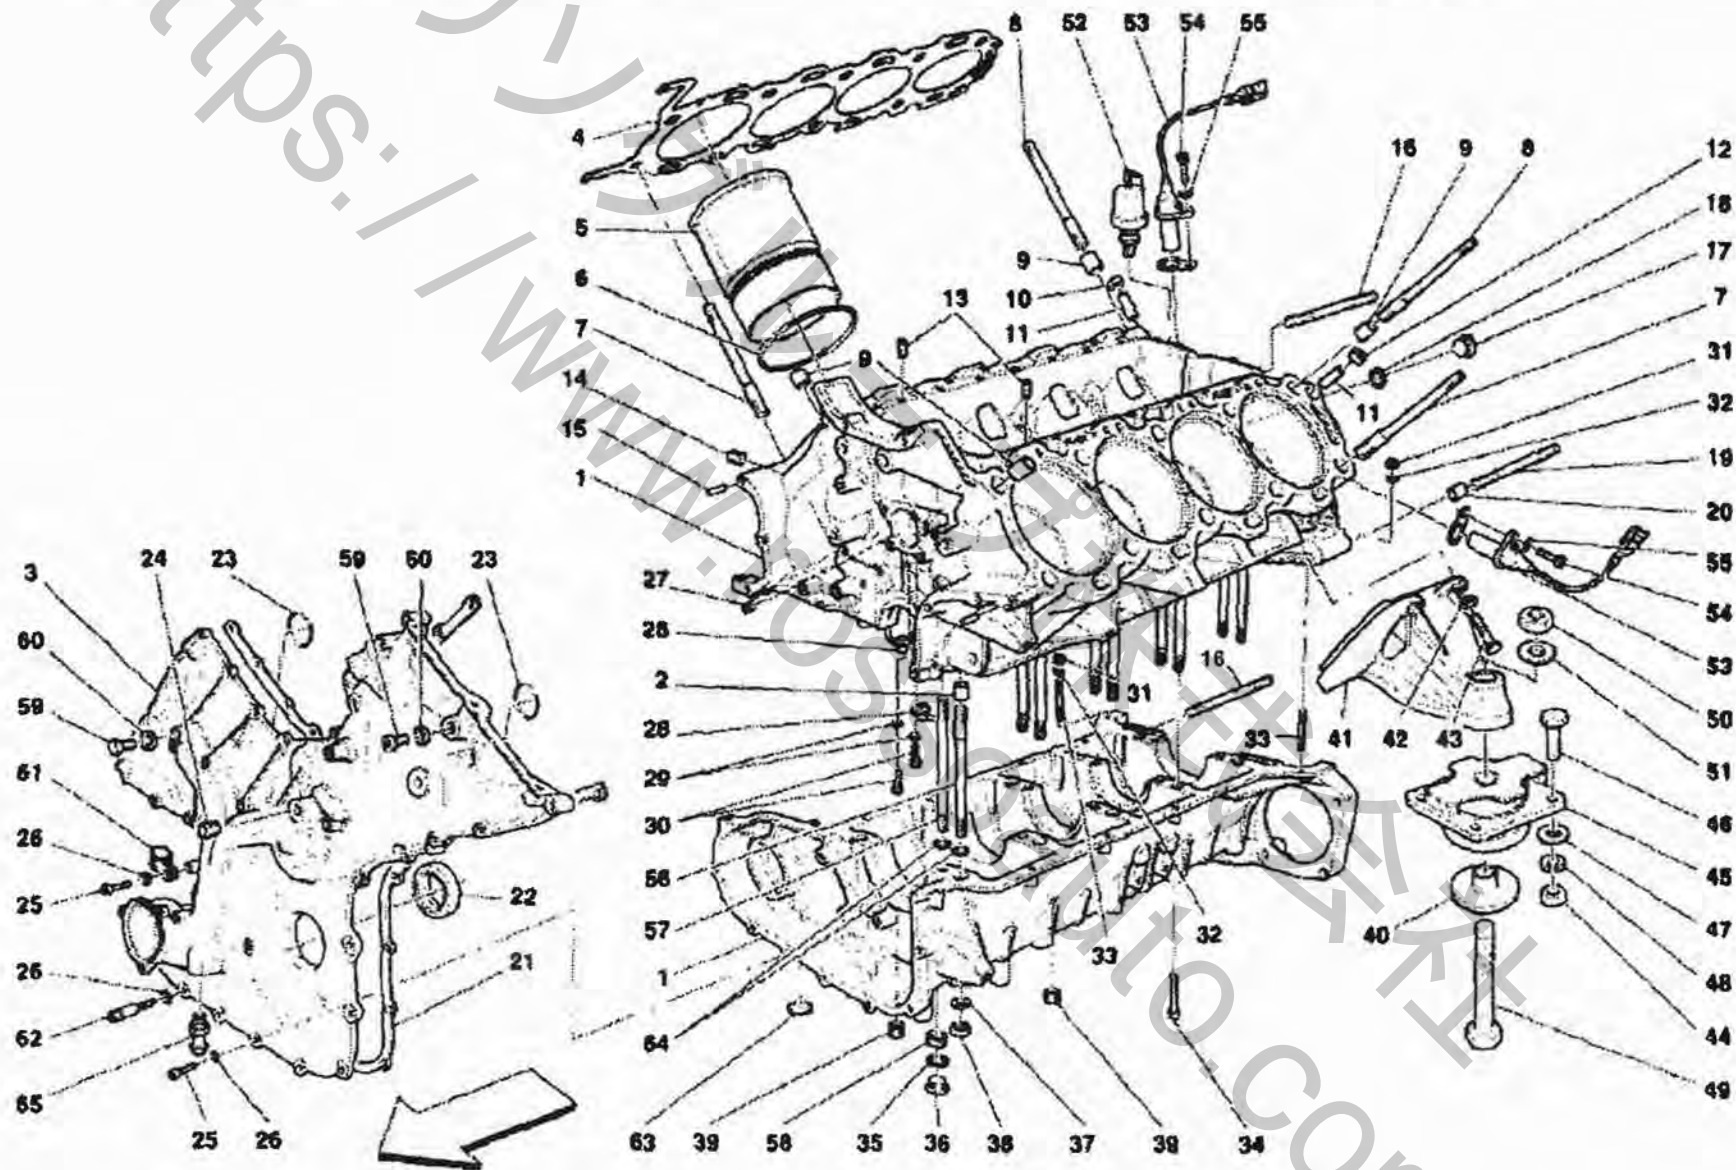

Brand: FERRARI
Car Model: F430 Scuderia

Page: 1
Table:0001 CRANKCASE

Car Model: F430 Scuderia

Rif	Part.N	Q.ty	Description
1	236095	1	COMPLETE CRANKCASE
2	176421	10	CENTERING DOWEL
3	229253	1	FRONT COVER
4	184966	1	R.H. HEAD GASKET
-	184967	1	L.H. HEAD GASKET
5	232504	8	CYLINDER LINER
6	186251	24	GASKET
7	194754	10	STUD
8	217968	10	STUD
9	185360	4	CENTERING DOWEL
10	201850	1	DOWEL
11	200458	2	NONRETURN VALVE
12	201849	1	DOWEL
13	177727	2	CENTERING DOWEL
14	164400	1	THREADED PLUG
15	175611	2	CENTERING DOWEL
16	13546734	4	STUD
17	10275011	1	THREADED PLUG
18	10263460	1	GASKET
19	13546934	3	STUD
20	100052	2	CENTERING DOWEL
21	193656	1	FRONT COVER GASKET
22	188717	1	COVER GASKET
23	183010	2	O.R. GASKET
24	14324940	1	THREADED PLUG
25	14433124	15	SCREW -M 6X18-
-	231619	1	SCREW -M 6X22-
-	14305524	3	SCREW -M 6X30-
-	14305624	1	SCREW -M 6X35-
-	14305924	2	SCREW -M 6X45-
-	14306024	3	SCREW -M 6X50-
-	14303924	3	SCREW -M 6X70-
26	11197774	28	WASHER
27	13525770	5	THREADED INSERT
28	236815	8	PISTONS COOLING NOZZLE
29	11181474	8	WASHER
30	14302921	8	SCREW

Table:01 CRANKCASE

Rif	Part.N	Q.ty	Description
31	132877	2	NUT
32	12604274	2	WASHER
33	13541624	2	STUD
34	231620	10	SCREW
-	14305324	1	SCREW
35	10261860	1	GASKET
36	104280	1	THREADED PLUG
37	178348	20	WASHER
38	133988	20	NUT
39	14325140	4	THREADED PLUG
40	236187	2	RETAINING WASHER
41	207221	1	LH ENGINE FIXING SUPPORT
-	207220	1	RH ENGINE FIXING SUPPORT
42	11190574	8	WASHER
43	11306934	8	SCREW
44	133988	8	NUT
45	216357	2	ENGINE PAD
46	15970634	8	SCREW
47	12646824	8	WASHER
48	127497	8	WASHER
49	11369634	2	SCREW
50	176573	2	NUT
51	12601774	2	WASHER
52	201207	1	OIL PRESSURE TRANSMITTER
53	219872	1	R.H. SIDE ANGULAR SPEED SENSOR
-	219873	1	L.H. SIDE ANGULAR SPEED SENSOR
54	14305724	2	SCREW
55	11197774	2	WASHER
56	194756	10	STUD
57	215652	10	STUD
58	223577	1	THREADED INSERT
59	187718	2	BLEEDER PLUG
60	10284460	2	GASKET
61	10441590	1	BRACKET WITH SHEATH
62	206672	2	STUD
63	10158801	1	PLUG
64	134704	20	O.R. GASKET
65	213389	1	UNION