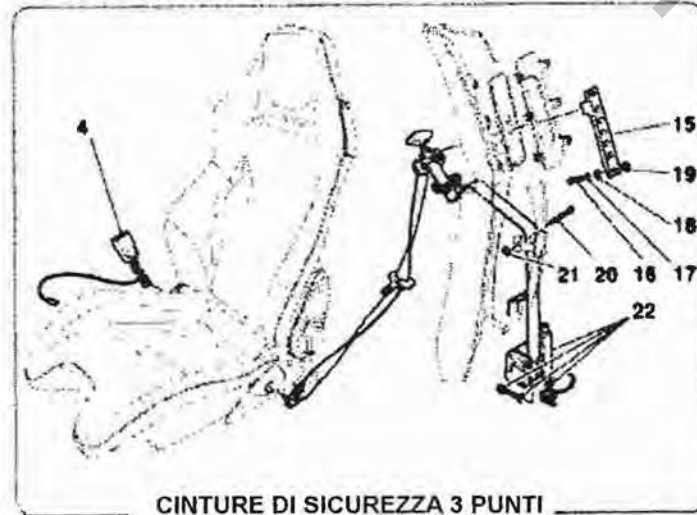

Brand: FERRARI
Car Model: F430 Scuderia

Page: 4
Table:0122 RACING SEAT - 4 POINT
BELTS - ROLL BAR