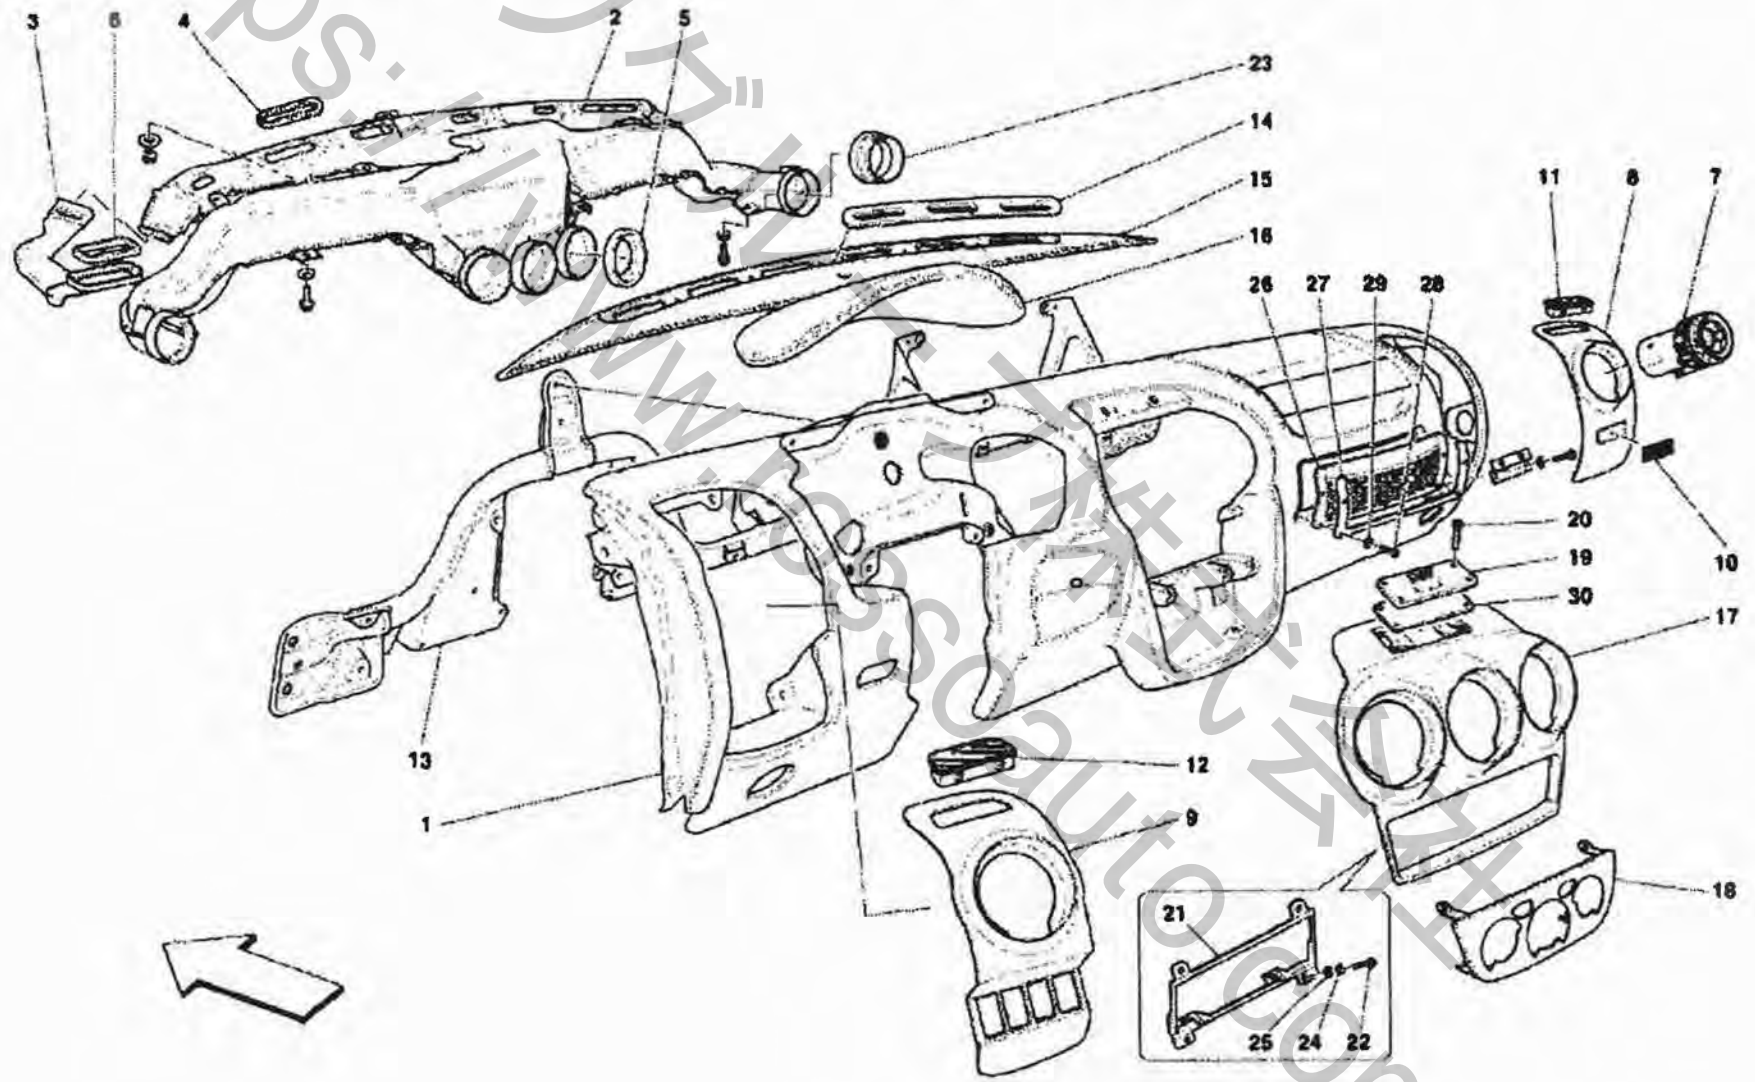

Brand: FERRARI
Car Model: F430 Scuderia

Page: 1
Table:0124 DASHBOARD

Car Model: F430 Scuderia

Table:0124 DASHBOARD

Rif	Part.N	Q.ty	Description
1	69832300	1	DASHBOARD WITH INSTRUMENTS -Not for GD- -Standard-
-	80762500	1	DASHBOARD WITH INSTRUMENTS -Not for GD- -Leather-
-	80810600	1	DASHBOARD WITH INSTRUMENTS -Valid for GD- -Standard-
-	80814800	1	DASHBOARD WITH INSTRUMENTS -Valid for GD- -Leather-
2	63352900	1	AIR DUCTING -Not for GD-
-	65536200	1	AIR DUCTING -Valid for GD-
3	65132400	1	L.H. SIDE DUCTING
-	65132300	1	R.H. SIDE DUCTING
4	66050600	6	GASKET
5	63353300	3	CENTRAL AIR OPENING GASKET
6	65132500	2	GASKET
7	67382400	5	AIR DIFFUSOR OPENING
8	68648100	1	R.H. AIR OUTLET PLATE
9	68648200	1	L.H. AIR OUTLET PLATE
10	80462510	1	"60 ANNI" MARK
11	67919000	1	R.H. PLATE
12	67919100	1	L.H. PLATE
13	80361200	1	DASHBOARD FRAME ASSEMBLY -Not for GD-
-	80808500	1	DASHBOARD FRAME ASSEMBLY -Valid for GD-
14	65018300	1	L.H. AIR OUTLET PLATE
-	65018200	1	R.H. AIR OUTLET PLATE
15	81024500	1	MOULDING FOR WINDSCREEN AIR PLATE -Standard-
-	81024300	1	MOULDING FOR WINDSCREEN AIR PLATE -Leather-
-	81024400	1	MOULDING FOR WINDSCREEN AIR PLATE -Alcantara-
16	69943200	1	DASH BOARD -Standard-
-	80760000	1	DASH BOARD -Leather-
-	80760500	1	DASH BOARD -Alcantara-
17	69943700	1	UPPER CENTRALPLATE
18	68648400	1	LOWER CENTRALPLATE
-	80776100	1	LOWER CENTRALPLATE

Rif	Part.N	Q.ty	Description
19	80674800	1	"430 SCUDERIA" PLATE
-	80728900	1	CUSTOMER PLATE -Not as spare part- - Replaced by 81012200-
-	81012200	1	CUSTOMER PLATE
20	68927600	4	SCREW -Black-
-	64214100	4	SCREW -Selfblocking-
21	68662200	1	CAR RADIO FRAME
22	14304024	4	SCREW
23	68134900	1	R.H. SIDE AIR OPENING GASKET
-	68135000	1	L.H. SIDE AIR OPENING GASKET
24	12637801	4	WASHER
25	12620374	4	WASHER
26	80337600	1	COVER -Standard-
-	80759100	1	COVER -Leather-
27	80338300	1	FRAME -Standard-
-	80759300	1	FRAME -Leather-
28	80818300	5	SCREW
29	13337347	5	WASHER
30	69140100	1	CUSTOMER PLATE SUPPORT