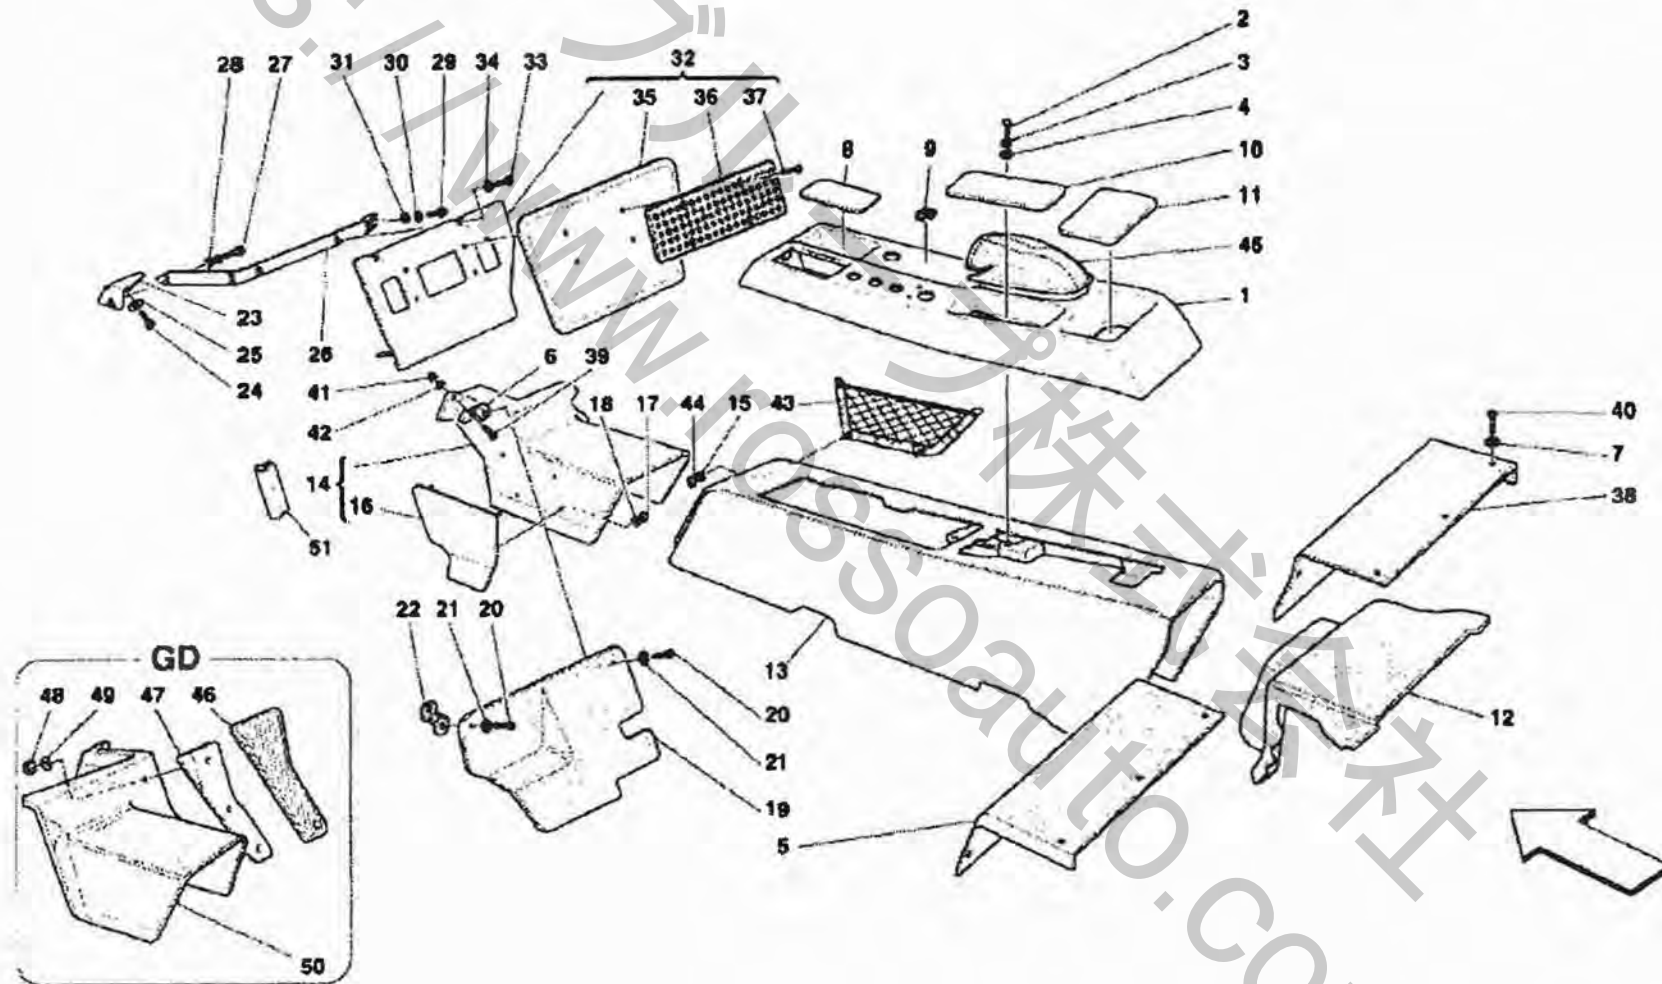

Brand: FERRARI
Car Model: F430 Scuderia

Page: 3
Table:0123 TUNNEL - FRAMEWORK
AND ACCESSORIES

Rif	Part.N	Q.ty	Description
-	80718500	1	R.H. COVER FOR CONTROL UNIT - Optional- -Alcantara- -Valid for Roll-Bar cars-
39	13274177	1	SCREW
40	69193000	2	SCREW -M6 x 14-
-	68927900	6	SCREW -M6 x 25-
-	68928000	2	SCREW -M6 x 60-
41	113647	1	NUT
42	12637878	1	WASHER
43	80406300	1	CPL. NET -Standard-
-	807210..	1	CPL. NET -Leather-
-	807212..	1	CPL. NET -Alcantara-
44	14084015	2	NUT
45	80197700	1	HAND BRAKE BOOT LINING -Standard-
-	80719900	1	HAND BRAKE BOOT LINING -Leather-
-	80720400	1	HAND BRAKE BOOT LINING -Alcantara-
46	65918000	1	SLAB FOR DRIVER SIDE FOOT REST PLATE -Valid for GD-
47	69058900	1	FOOT-REST FOR DRIVER -Valid for GD-
48	14059111	3	NUT -Valid for GD-
49	14447001	3	WASHER -Valid for GD-
50	80850500	1	FRONT SIDE TUNNEL COVER -Standard- -Valid for GD-
-	80850900	1	FRONT SIDE TUNNEL COVER -Leather- -Valid for GD-
-	80851100	1	FRONT SIDE TUNNEL COVER -Alcantara- -Valid for GD-
-	81149900	1	FRONT SIDE TUNNEL COVER -Standard- -With I-Pod- -Valid for GD-
-	81149600	1	FRONT SIDE TUNNEL COVER -Leather- -With I-Pod- -Valid for GD-
-	81149800	1	FRONT SIDE TUNNEL COVER -Alcantara- -With I-Pod- -Valid for GD-
51	67681200	1	GASKET