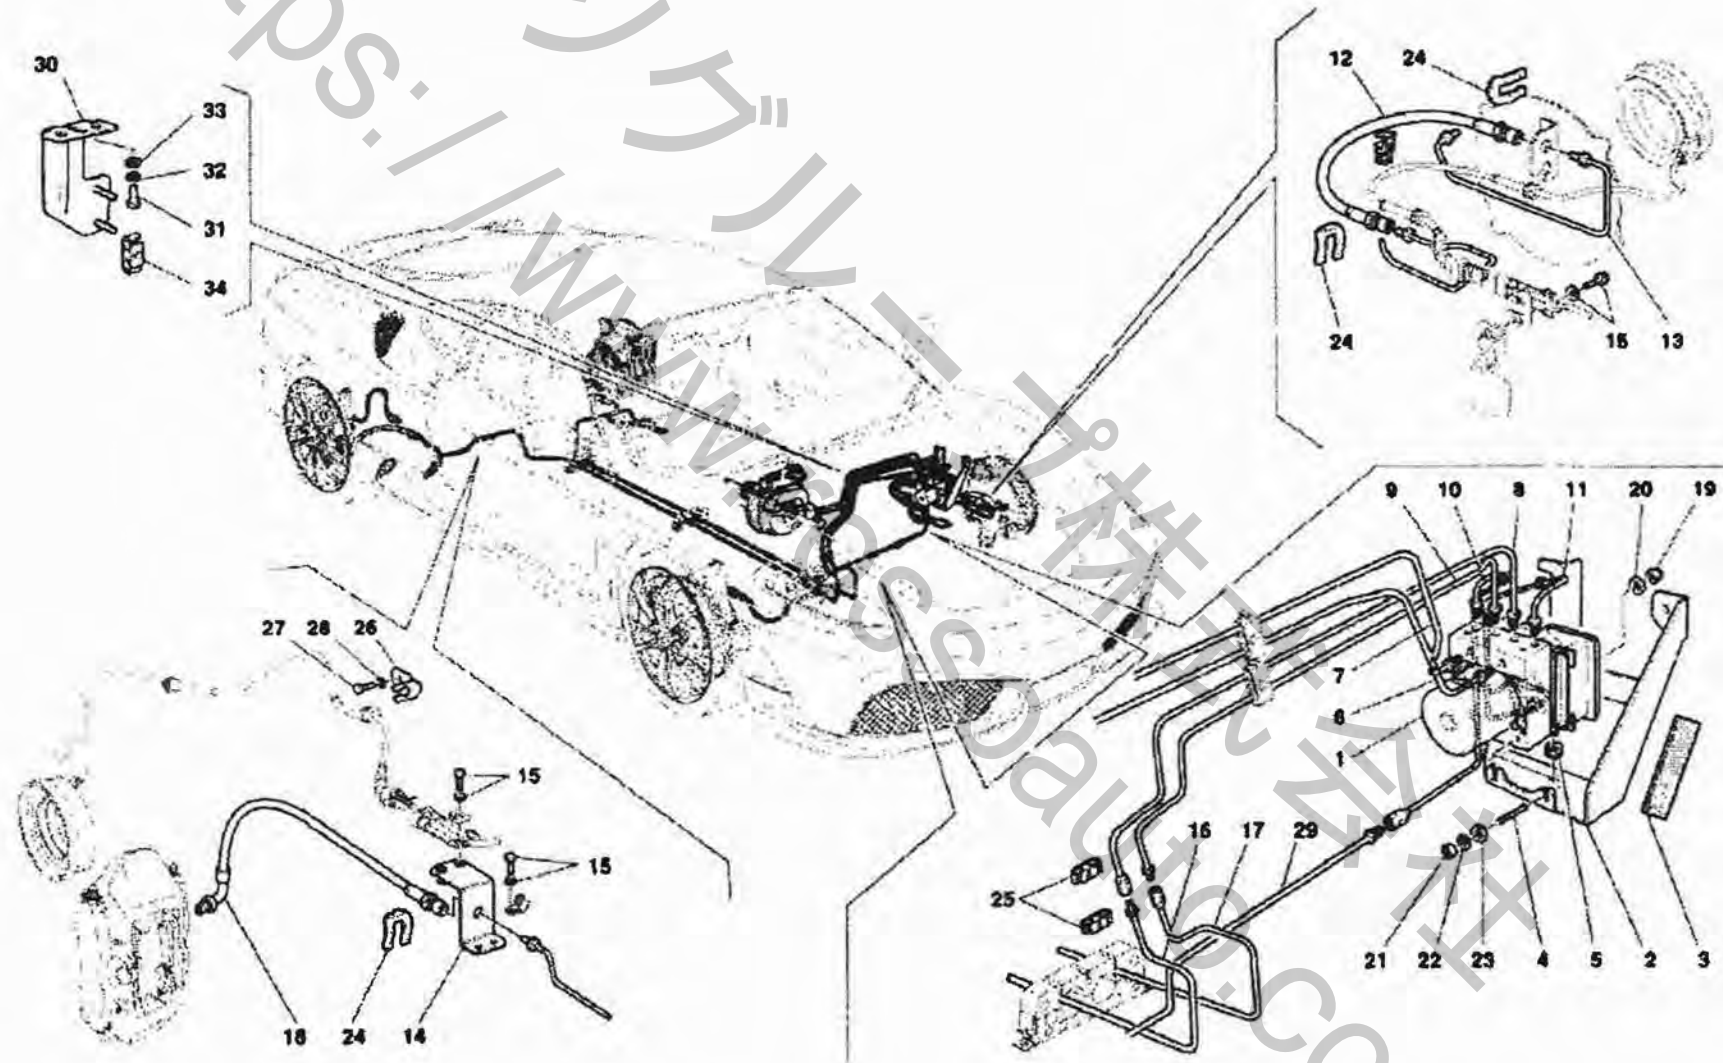

Brand: FERRARI
Car Model: F430 Scuderia

Page: 1
Table:0037 BRAKE SYSTEM - Valid for GD -

Car Model: F430 Scuderia

Table:0037 BRAKE SYSTEM - Valid for GD -

Rif	Part.N	Q.ty	Description
1	226683	1	ABS/ASR HYDRAULIC/ELECTRONIC CONTROL STATION
2	226691	1	CONTROL STATION SUPPORTING BRACKET
3	197149	1	ANTI-VIBRATIONS
4	13516524	2	STUD
5	202555	1	RESILIENT BUSHING
6	226693	1	BRAKE PIPE FROM FRONT PUMP TO CONTROL STATION
7	226692	1	BRAKE PIPE FROM REAR PUMP TO CONTROL STATION
8	226695	1	PIPE FROM CONTROL STATION TO R.H. INTERMEDIATE PIPE
9	226694	1	PIPE FROM CONTROL STATION TO L.H. INTERMEDIATE PIPE
10	226696	1	PIPE FROM CONTROL STATION TO UNION PIPE
11	226697	1	PIPE FROM CONTROL STATION TO L.H. FRONT BRAKE PIPE
12	116373	2	FRONT HOSE
13	200324	1	PIPE TO R.H. FRONT BRAKE
	200325	1	PIPE TO L.H. FRONT BRAKE
14	185283	2	REAR SUPPORT
15	11625724	6	SCREW WITH WASHER
16	205093	1	PIPE TO R.H. REAR HOSE
17	205094	1	PIPE TO L.H. REAR HOSE
18	118100	2	REAR HOSE
19	101139	1	NYLON NUT
20	12646724	1	WASHER
21	16100814	2	NUT
22	12638524	2	WASHER
23	127496	2	WASHER
24	116374	8	CLIP
25	169476	4	CLIP
26	178938	2	SUPPORT FOR CABLE
27	10902024	2	SCREW
28	12601274	2	WASHER
29	209851	1	UNION PIPE TO R.H. FRONT BRAKE PIPE
30	210896	1	BRAKES PIPES FIXING BRACKET

Rif	Part.N	Q.ty	Description
31	10902424	2	SCREW
32	127494	2	WASHER
33	14488624	2	WASHER
34	169476	2	CLIP