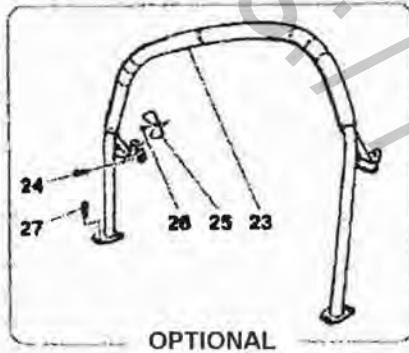

Brand: FERRARI
Car Model: F430 Scuderia

Page: 6
Table:0122 RACING SEAT - 4 POINT
BELTS - ROLL BAR

Rif	Part.N	Q.ty	Description
11	81033800	1	L.H. UPPER MOULDING FOR L.H. SEAT
12	65806500	12	ELASTIC PLATE
13	81126200	2	L.H. LOWER MOULDING -With pin counter rotation-
-	81126400	2	L.H. LOWER MOULDING -Without pin counter rotation-
14	81034500	2	L.H. SEAT GUIDE
15	80776200	2	SAFETY BELTS HEIGHT REGULATOR
16	16043421	4	SCREW
17	12625224	4	WASHER
18	12601374	4	WASHER
19	12646704	4	WASHER
20	64858500	2	PIN
21	11087776	2	FLEXIBLE RING
22	80433800	1	R.H. SAFETY BELTS -Not for USA and CDN-
-	80826800	1	R.H. SAFETY BELTS -Valid for USA and CDN-
-	80433700	1	L.H. SAFETY BELTS -Not for USA and CDN-
-	80826700	1	L.H. SAFETY BELTS -Valid for USA and CDN-
23	81021600	1	COMPLETE ROLL-BAR -Standard-
-	804319..	1	COMPLETE ROLL-BAR -Alcantara-
-	810217..	1	COMPLETE ROLL-BAR -LEATHER-
24	16044024	2	SCREW
25	67659200	2	COVER
26	13274177	4	SCREW
27	16287124	6	SCREW
28	81034300	2	ADJUSTING KNOB
29	81034400	2	R.H. SEAT GUIDE
30	80978200	2	BUCKLE BRANCH COVER -Black alcantara with black seam-
-	80978600	2	BUCKLE BRANCH COVER -Red alcantara with red seam-
-	809798..	2	BUCKLE BRANCH COVER -Leather-
-	809796..	2	BUCKLE BRANCH COVER -Standard- - Alcantara-
31	67606400	4	PLUG