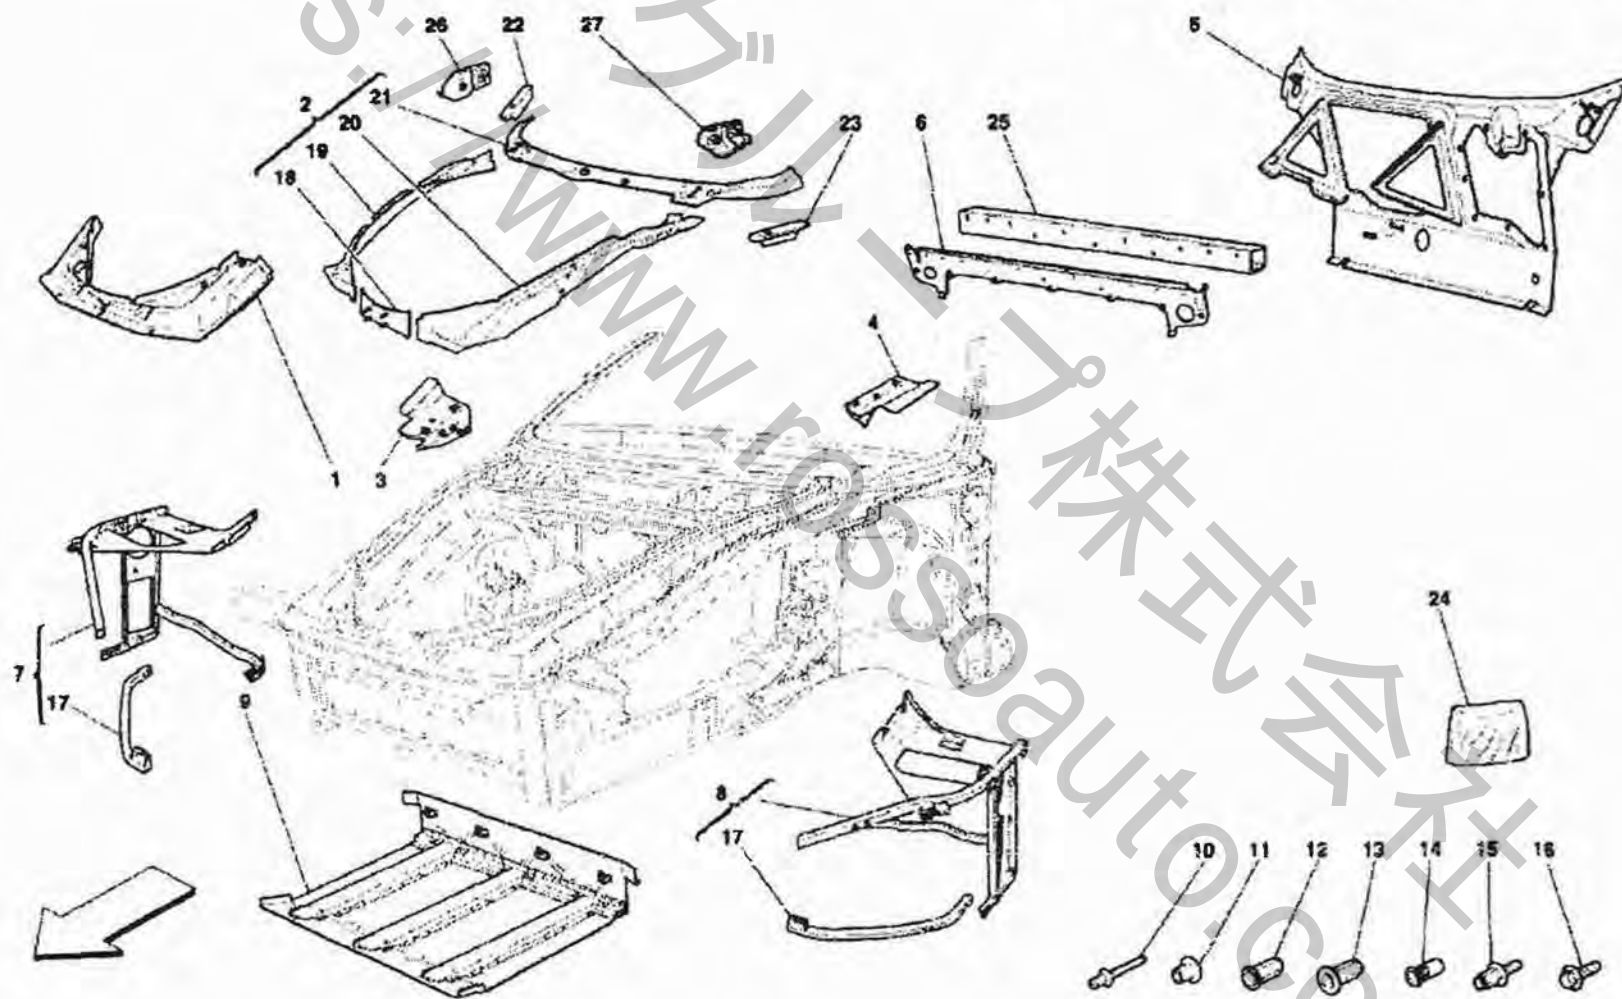

Brand: FERRARI
Car Model: F430 Scuderia

Page: 1
Table:0101 FRAME - COMPLETE FRONT
PART STRUCTURES AND PLATES

Car Model: F430 Scuderia

Table:0101 FRAME - COMPLETE FRONT PART STRUCTURES AND PLATES

Rif	Part.N	Q.ty	Description
1	65393611	1	COMPLETE FRONT CROSS MEMBER
2	68037611	1	COMPLETE FRONT MOULDING -Not for USA and CDN-
-	69113511	1	COMPLETE FRONT MOULDING -Valid for USA and CDN-
3	65393800	1	R.H. PLATE FOR FRONT HOOD BONNET HINGE
4	65393900	1	L.H. PLATE FOR FRONT HOOD BONNET HINGE
5	202382	1	FRONT SHIELD -Not for GD-
-	212400	1	FRONT SHIELD -Valid for GD-
6	67962700	1	TRUNK COMPARTMENT UPPER REAR PANEL
7	80305811	1	R.H. FRONT SIDE FRAME
8	80305911	1	L.H. FRONT SIDE FRAME
9	67656600	1	COMPLETE COMPARTMENT BOTTOM PLATE
10	14642891	0	POP RIVET L. 14 mm
11	65133800	0	RIVET L. 6,4 mm
12	15624211	0	ESAGONAL RIVET M4
-	15180411	0	BLIND ESAGONAL RIVET
-	15624511	0	ESAGONAL RIVET M8
-	15624411	0	ESAGONAL RIVET M6
-	15624311	0	ESAGONAL RIVET M5
13	65151200	0	RIVET M6
14	166101	0	RIVET M4
-	65135000	0	RIVET M8
-	65930400	0	RIVET M6
-	65319800	0	RIVET M8 BLIND
-	60853400	0	RIVET
15	65065400	0	STUD ESAGONAL HEAD M6
16	13836771	0	SCREW
17	80307311	1	L.H. MOBILE PIPE
-	80307211	1	R.H. MOBILE PIPE
18	66219811	1	TRUNK COMPARTMENT UPPER MOULDING INSERT
19	67963111	1	R.H. FENDER SUPPORT WALL

Rif	Part.N	Q.ty	Description
20	68031911	1	L.H. FENDER SUPPORT WALL
21	66120311	1	UINDER WINDSCREED FRAME
22	65317400	1	R.H. BRACKET
23	65317500	1	L.H. BRACKET
24	70000950	1	INSERTS KIT FOR REPAIR
25	202381	1	COMPLETE FRONT SUSPENSION UPPER CONNECTION CROSS MEMBER
26	65709800	1	R.H. BRACKET FOR FIXED HINGE
27	65709900	1	L.H. BRACKET FOR FIXED HINGE