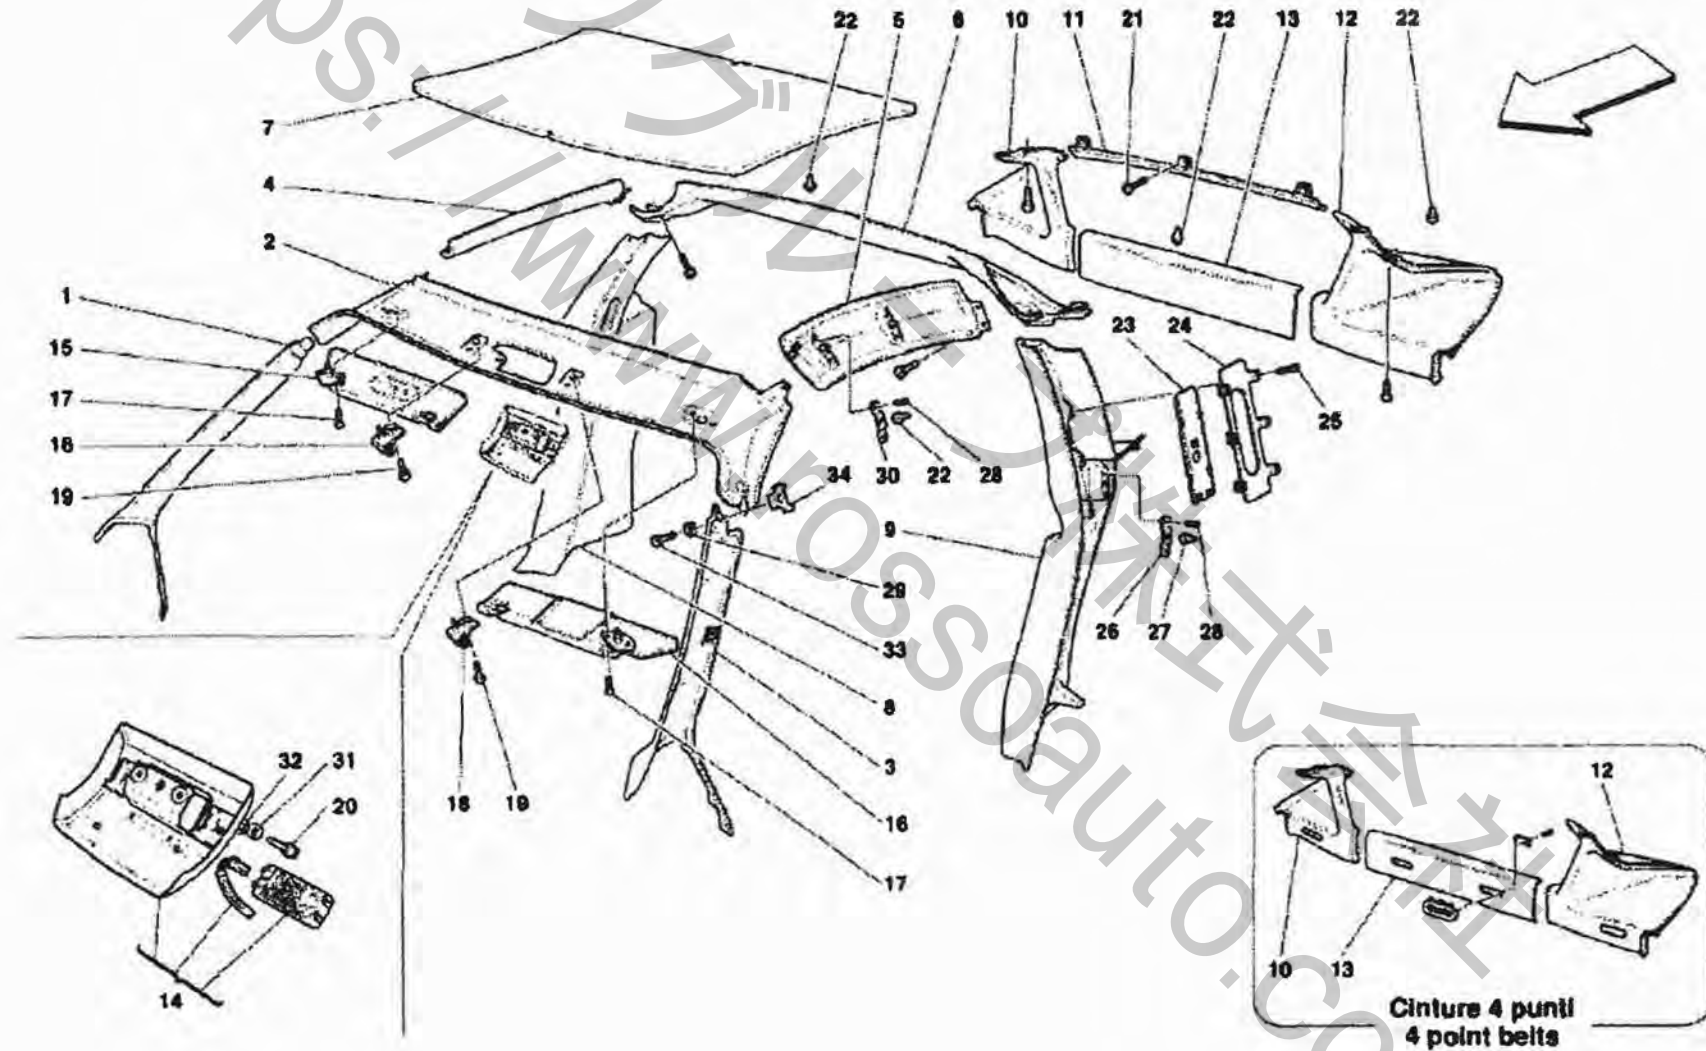

Brand: FERRARI
Car Model: F430 Scuderia

Page: 3
Table:0111 ROOF PANEL UPHOLSTERY
AND ACCESSORIES

Rif	Part.N	Q.ty	Description
17	13309477	4	SCREW
18	65151500	1	CENTRAL BRACKET
19	13274277	2	SCREW
20	14305424	2	SCREW
21	65864100	3	SCREW
22	14186880	16	RETAINER
23	68534300	2	PLATE
24	65069800	2	BRACKET
25	15901501	12	SCREW
26	66092200	8	PLATE
27	66092400	8	PLUG
28	16082901	24	SCREW
29	12644477	6	WASHER
30	65069900	4	PLATE
31	12620474	2	WASHER
32	14498804	2	WASHER
33	64830600	6	SCREW
34	14648490	6	NUT