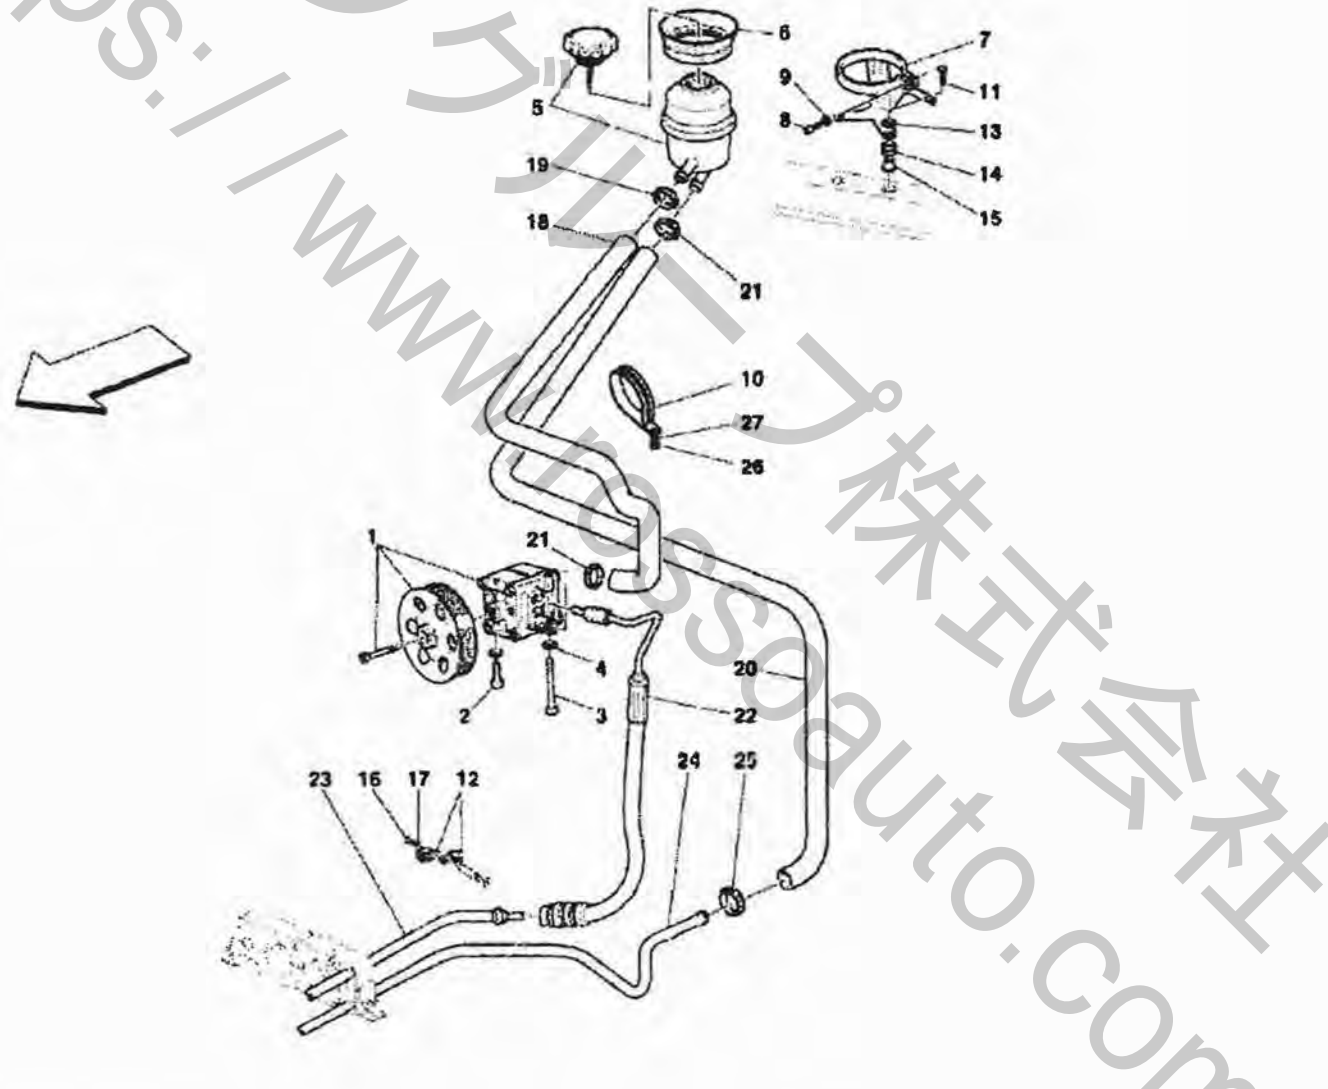

Brand: FERRARI
Car Model: F430 Scuderia

Page: 1
Table:0042 HYDRAULIC STEERING PUMP
AND TANK

Car Model: F430 Scuderia

Table:0042 HYDRAULIC STEERING PUMP AND TANK

Rif	Part.N	Q.ty	Description
1	235957	1	COMPLETE HYDRAULIC PUMP
2	198519	1	SCREW
3	180604	1	SCREW
4	11193874	2	WASHER
5	170877	1	OIL TANK FOR SERVOSTEERING
6	179301	1	RUBBER RING
7	236802	1	UPPER BRACKET
8	10902124	1	SCREW
9	12601274	1	WASHER
10	124034	1	BRACKET WITH SHEATH
11	10902524	2	SCREW
12	10441390	2	BRACKET WITH SHEATH
13	12643724	2	WASHER
14	103549	2	CABLE GROMMET
15	149707	2	SPACER
16	10902124	1	SCREW
17	14488624	1	WASHER
18	196892	1	PIPE FROM TANK TO PUMP
19	178052	1	CLAMP
20	211916	1	DELIVERY PIPE FROM PUMP TO UNION
21	161490	2	CLAMP
22	211642	1	DELIVERY PIPE FROM PUMP TO UNDER FLOOR PIPE
23	211536	1	L.H. DELIVERY PIPE FROM UNION TO STEERING BOX
24	202552	1	RETURN PIPE UNDER THE FLOOR
25	178051	1	CLAMP
26	102741	1	NUT
27	14499324	1	WASHER