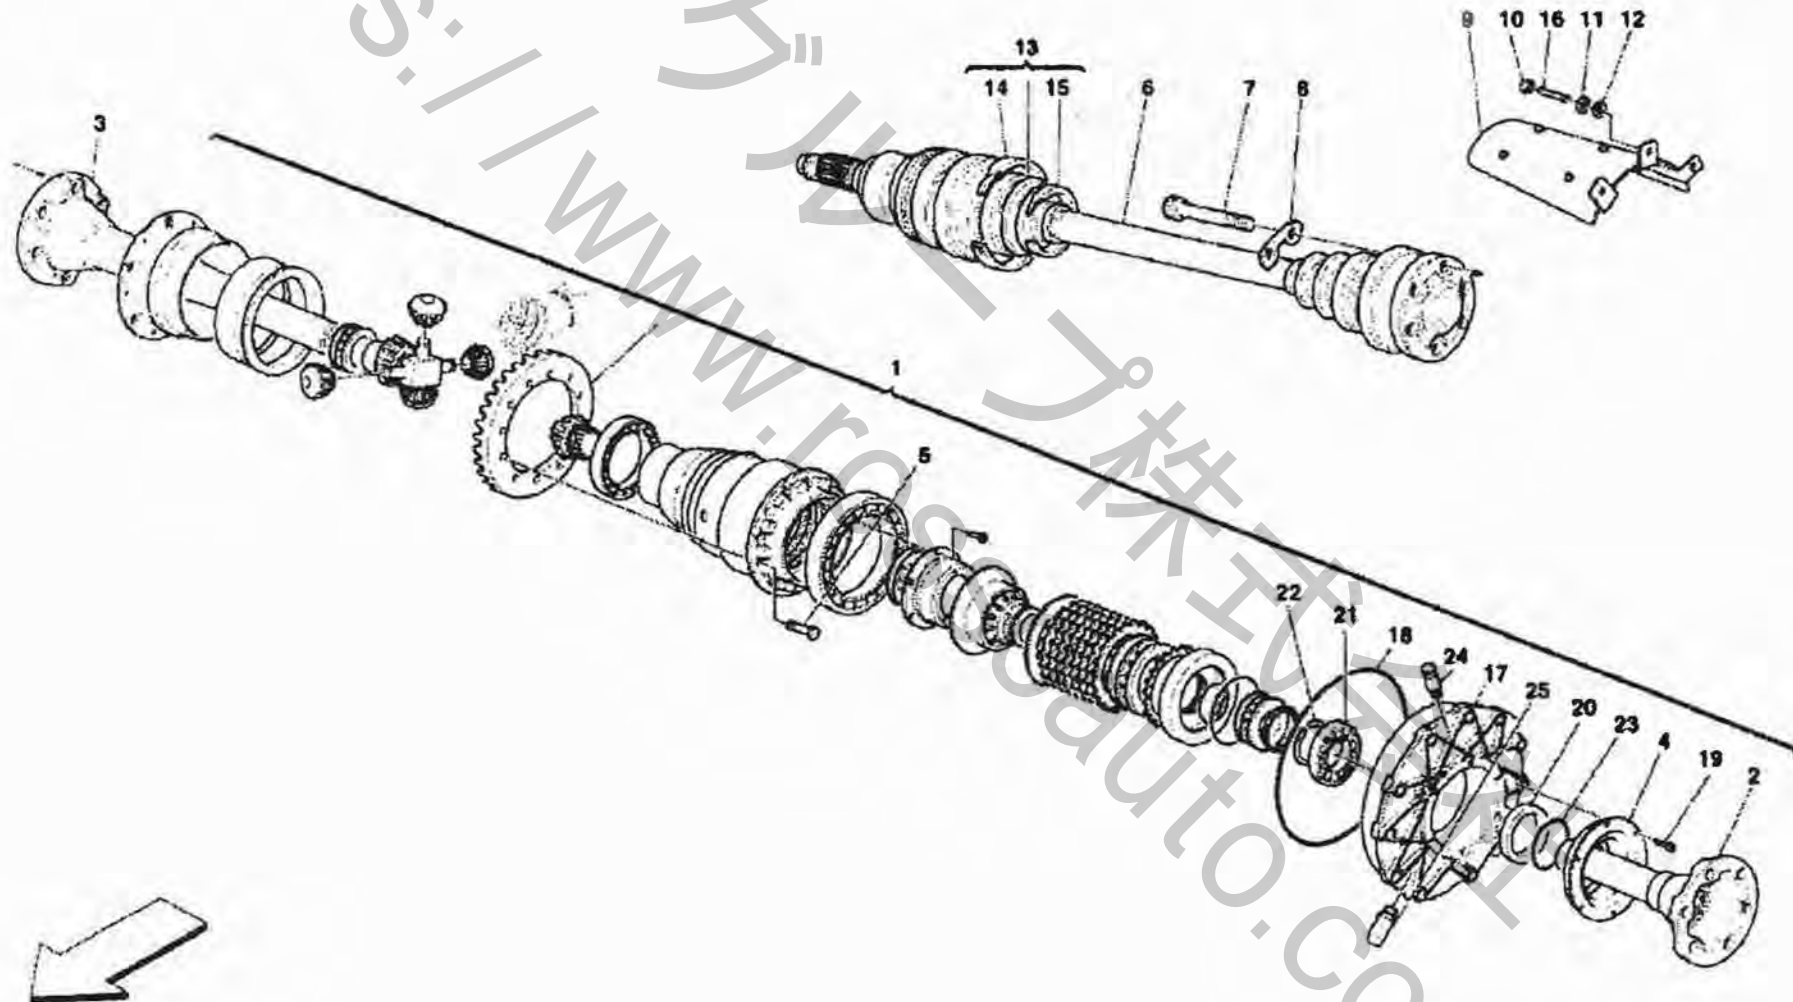

Brand: FERRARI
Car Model: F430 Scuderia

Page: 1
Table:0033 DIFFERENTIAL AND AXLE SHAFT

Car Model: F430 Scuderia

Table:0033 DIFFERENTIAL AND AXLE SHAFT

Rif	Part.N	Q.ty	Description
1	238598	1	COMPLETE DIFFERENTIAL -See also Power Unit table-
2	199744	1	L.H. SHAFT FOR DIFFERENTIAL EXIT
3	199743	1	R.H. SHAFT FOR DIFFERENTIAL EXIT
4	205745	1	COVER
5	16287434	11	SCREW
6	201911	2	AXLE SHAFT
7	223916	12	SCREW
8	149415	6	PLATE
9	222190	2	SHIELD FOR AXLE SHAFT PROTECTION
10	14048111	6	NUT
11	12601374	6	WASHER
12	12647727	12	WASHER
13	70000867	2	PROTECTION REPLACEMENT SET - Gearbox side-
-	70000868	2	PROTECTION REPLACEMENT SET - Wheel side-
14	172347	4	BIG CLAMP
15	154213	4	LITTLE CLAMP
16	13540724	6	STUD
17	205740	1	GEARBOX COVER
18	14468781	1	GASKET
19	14305321	6	SCREW
20	181617	1	SEAL RING
21	184995	1	BALL BEARING
22	184994	1	FLEXIBLE RING
23	14460981	1	O.R. GASKET
24	205741	1	VENT VALVE
25	205743	1	PRESSURE SENSOR