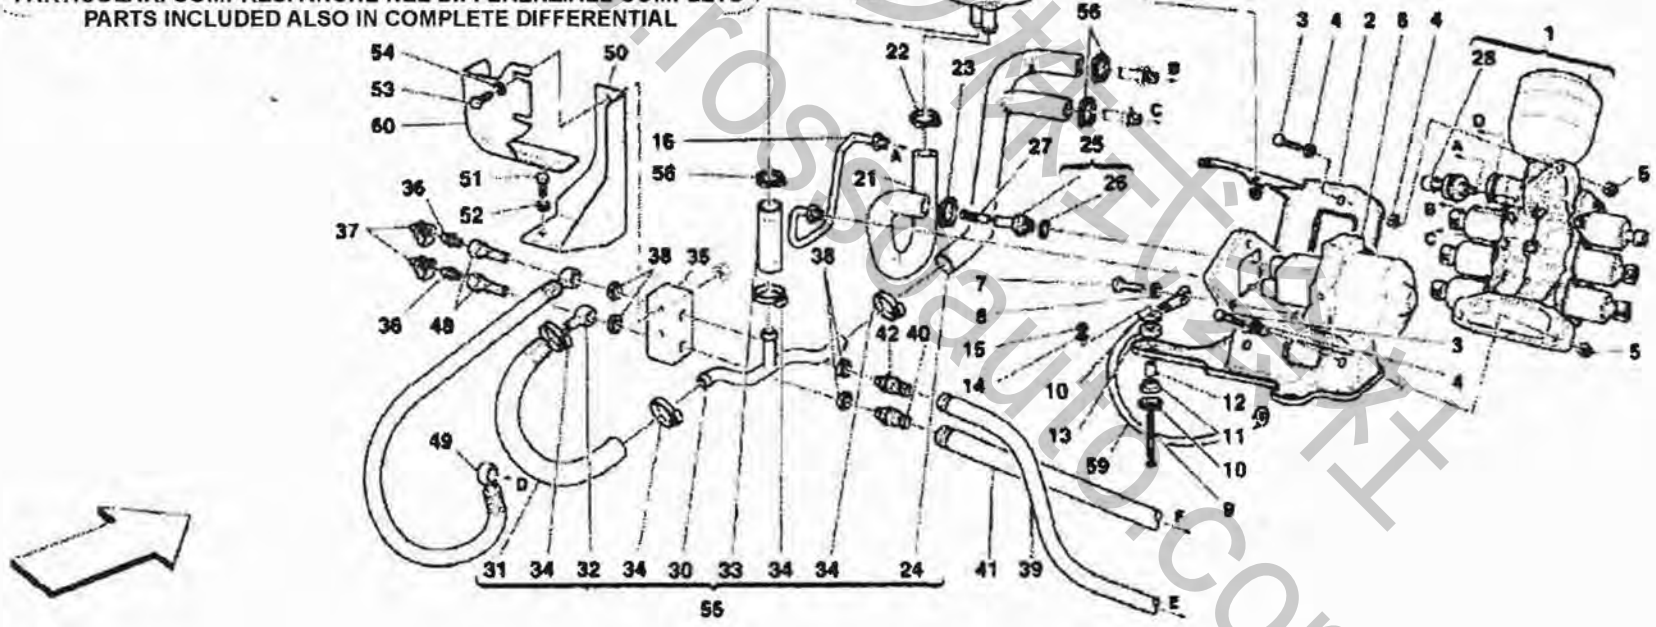

In caso di sostituzione del kit completo power unit/attuatore o della singola elettro-pompa sostituire anche il relativo rele Tav. 136 pos. 17.

The replacement of the power unit/actuator kit or of the single electro-pump requires also the replacement of the control relay Tab. 136 pos. 17.