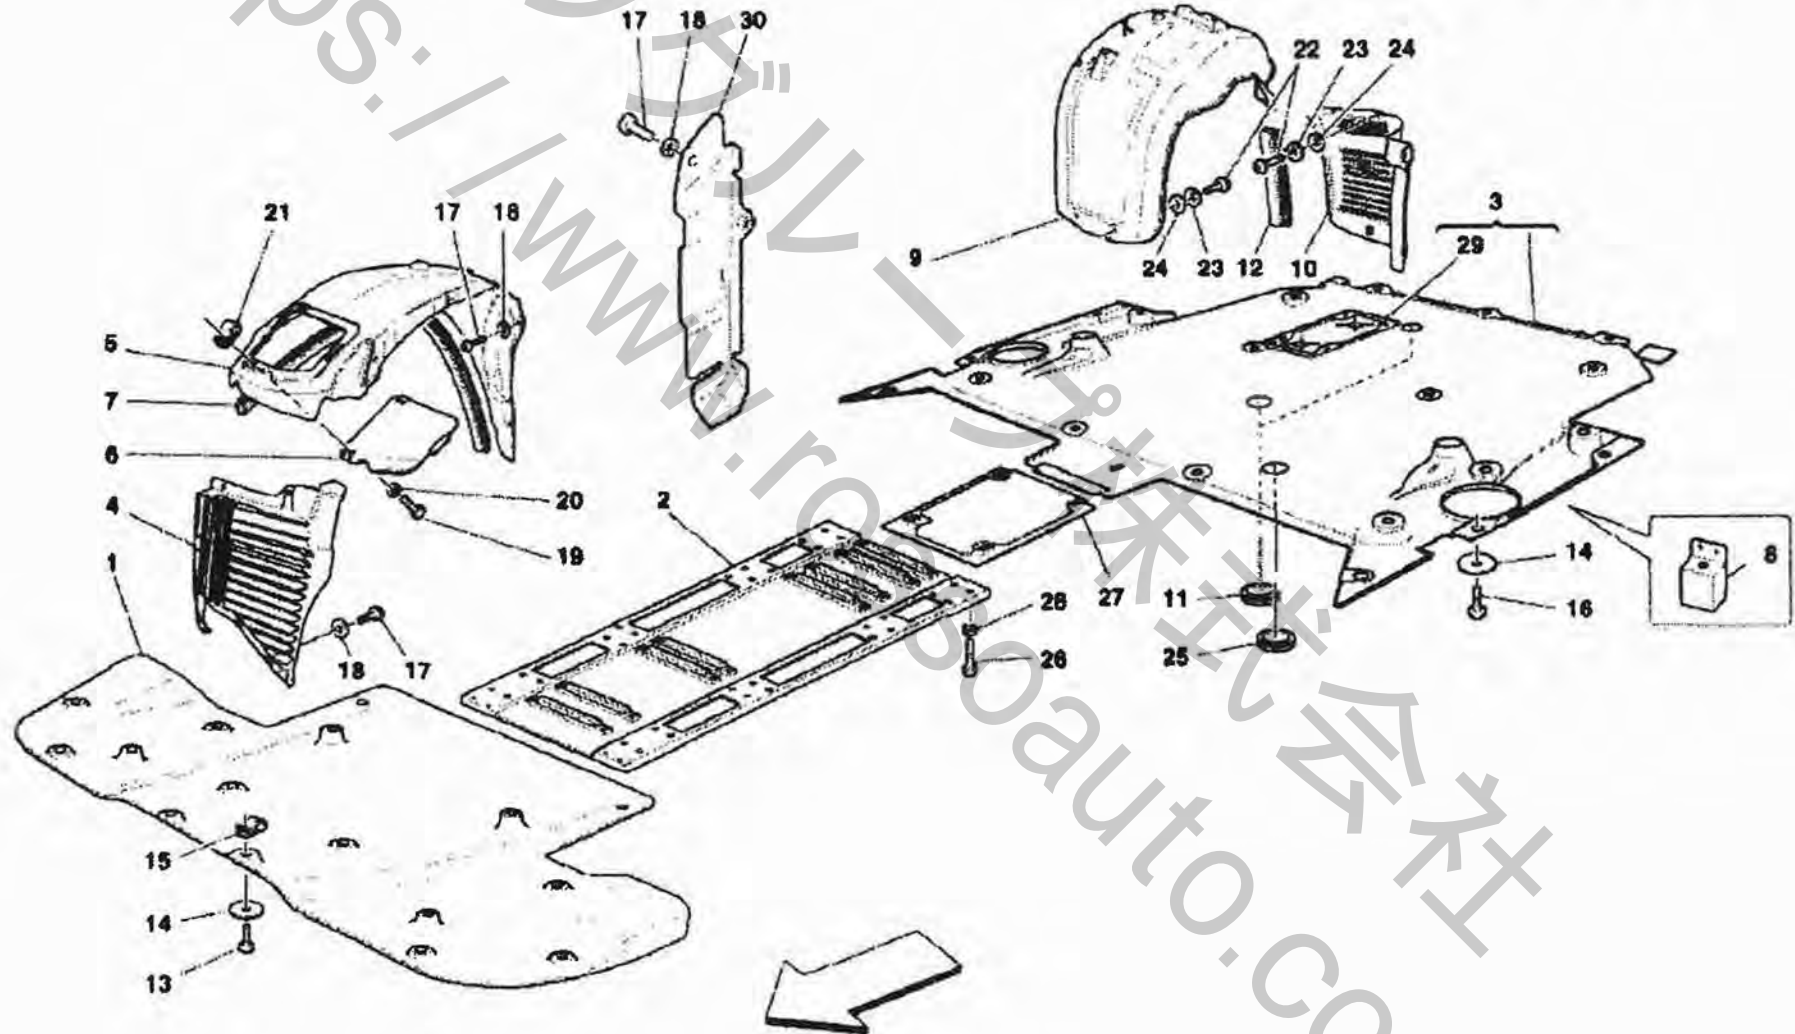

Brand: FERRARI
Car Model: F430 Scuderia

Page: 1
Table:0107 FLAT FLOOR PAN
AND WHEELHOUSE

Car Model: F430 Scuderia

Table:0107 FLAT FLOOR PAN AND WHEELHOUSE

Rif	Part.N	Q.ty	Description
1	80499500	1	FRONT UNDER THE BODY SHELL SHIELD
2	198642	1	TUNNEL REINFORCEMENT
3	80896900	1	REAR UNDER THE BODY SHELL SHIELD
4	80255800	1	FRONT GRAVEL GUARD FOR R.H. FRONT WHEEL
-	80255900	1	FRONT GRAVEL GUARD FOR L.H. FRONT WHEEL
5	67957400	1	R.H. FRONT WHEELHOUSE OUTER CARPET SHIELD
-	67964900	1	L.H. FRONT WHEELHOUSE OUTER CARPET SHIELD
6	65522300	1	R.H. WHEELHOUSE DOOR
-	65522400	1	L.H. WHEELHOUSE DOOR
7	68036400	2	GASKET
8	68502300	1	BRACKET
9	67957300	1	R.H. REAR WHEELHOUSE -Front side-
-	67957200	1	L.H. REAR WHEELHOUSE -Front side-
10	80256000	1	R.H. GRAVEL GUARD FOR REAR WHEEL
-	80256100	1	L.H. GRAVEL GUARD FOR REAR WHEEL
11	63965800	2	PLUG
12	68034900	2	GASKET
13	10902424	16	SCREW
14	66121400	34	WASHER
15	14189071	6	BRACKET
16	10902424	23	SCREW
17	13276477	12	SCREW
18	11197777	12	WASHER
19	10977887	4	SCREW
20	12638177	4	WASHER
21	66927700	4	BRACKET
22	13276477	18	SCREW
23	11197777	18	WASHER
24	12643778	18	WASHER
25	13141587	1	PROTECTION PLUG
26	210246	32	SCREW -M 8 x 25-
-	205370	16	SCREW -M 6 x 25-
27	68023300	1	CENTRAL UNDER THE BODY SHELL SHIELD

Rif	Part.N	Q.ty	Description
28	12646727	32	WASHER -8,45 x 20 x 2-
-	12639727	16	WASHER -6,45 x 11 x 1-
29	68372600	1	OIL FILTER ISPECTION DOOR -Not as spare part -Replaced by 81061600-
-	81061600	1	OIL FILTER ISPECTION DOOR
30	80961300	1	R.H.WHEELHOUSE PANEL -Not for GD-
-	81284300	1	L.H.WHEELHOUSE PANEL -Valid for GD-