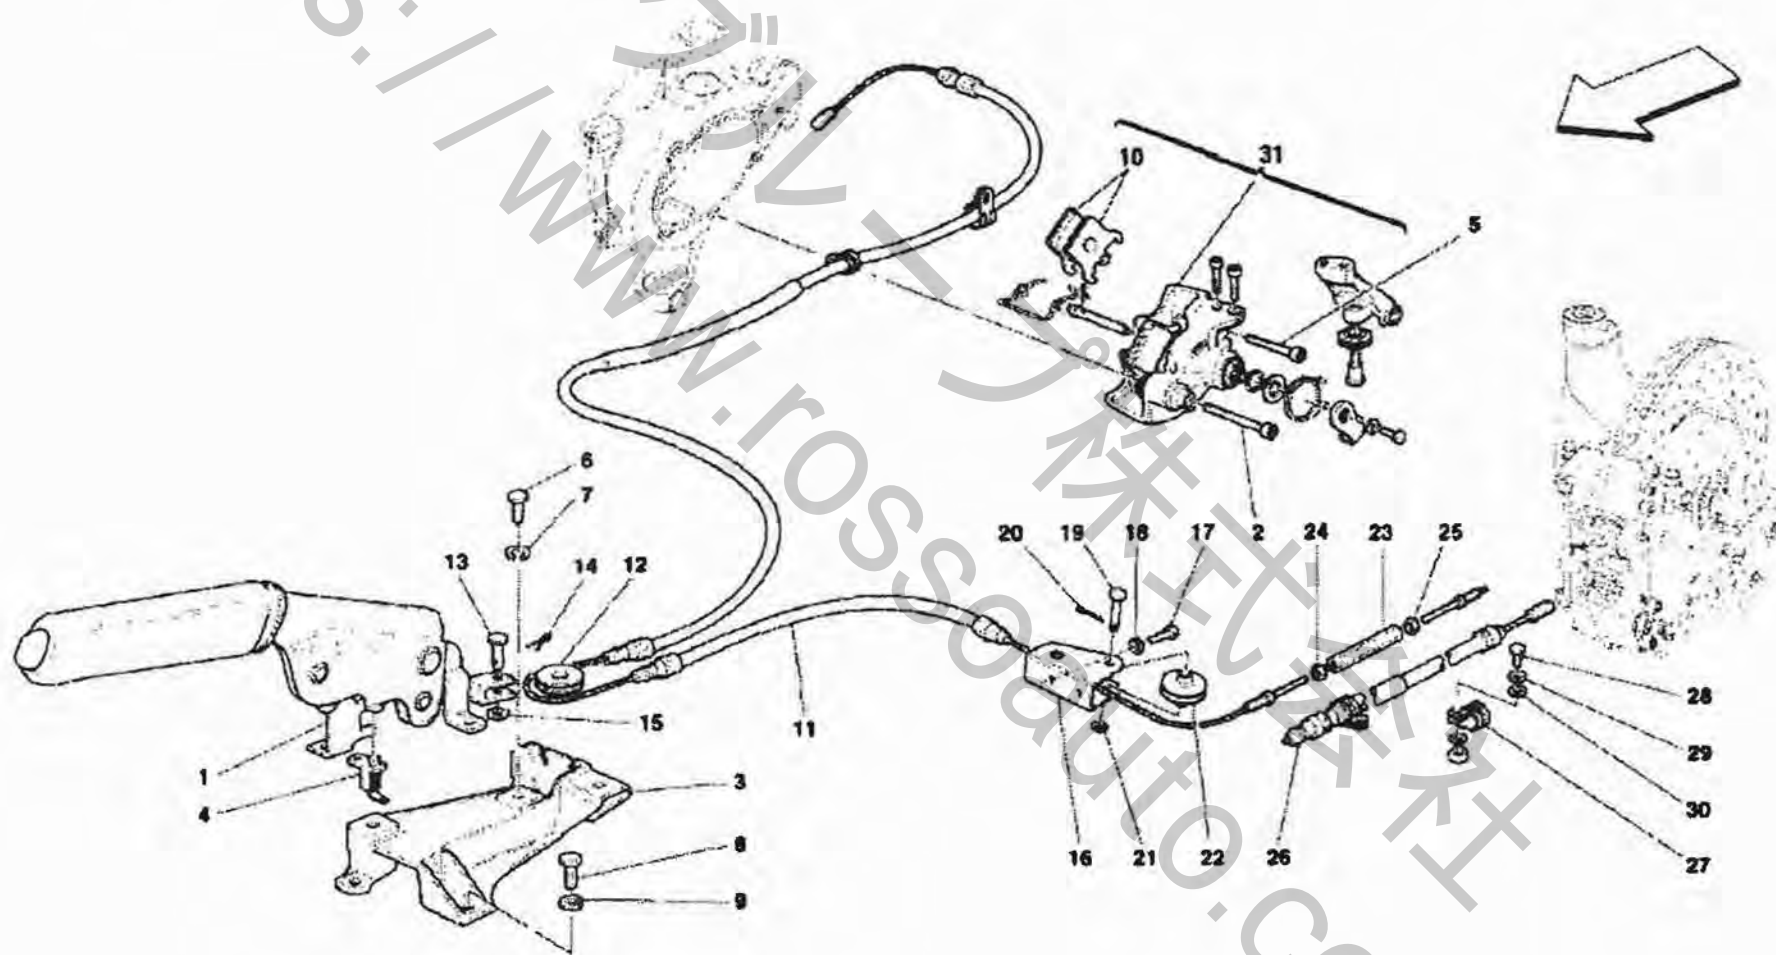

Brand: FERRARI
Car Model: F430 Scuderia

Page: 1
Table:0039 HAND-BRAKE CONTROL

Car Model: F430 Scuderia

Table:0039 HAND-BRAKE CONTROL

Rif	Part.N	Q.ty	Description
1	236933	1	HAND BRAKE LEVER -Alcantara- -Not as spare part-
-	807891	1	HAND BRAKE LEVER -Leather-
2	14308424	1	SCREW
3	207655	1	LEVER FOR SHAFT FIXING
4	176118	1	MICRO-SWITCH
5	14308924	1	SCREW
6	16043224	2	SCREW
7	127496	2	WASHER
8	16043434	2	SCREW
9	127496	2	WASHER
10	70000969	1	KIT OF HAND BRAKES PADS WITH SPRING -CCM version-
11	200637	1	R.H. REAR CABLE
12	122091	1	PULLEY FOR CABLE
13	10050814	1	PIVOT
14	10734208	1	SPLIT PIN
15	14496524	1	WASHER
16	176245	1	BRACKET FOR CABLE FIXING
17	10902224	2	SCREW
18	12601274	2	WASHER
19	10041214	1	PIVOT
20	10734208	1	SPLIT PIN
21	14496524	1	WASHER
22	176261	1	PULLEY FOR CABLE
23	10091014	1	ADJUSTMENT SLEEVE
24	10725914	1	NUT
25	10727314	1	NUT
26	210027	1	L.H. REAR CABLE
27	10441390	5	BRACKET WITH SHEATH
28	10902224	3	SCREW
29	12601274	3	WASHER
30	12644424	3	WASHER
31	228046	1	R.H. CALIPER FOR HAND BRAKE -CCM version-
-	228045	1	L.H. CALIPER FOR HAND BRAKE -CCM version-