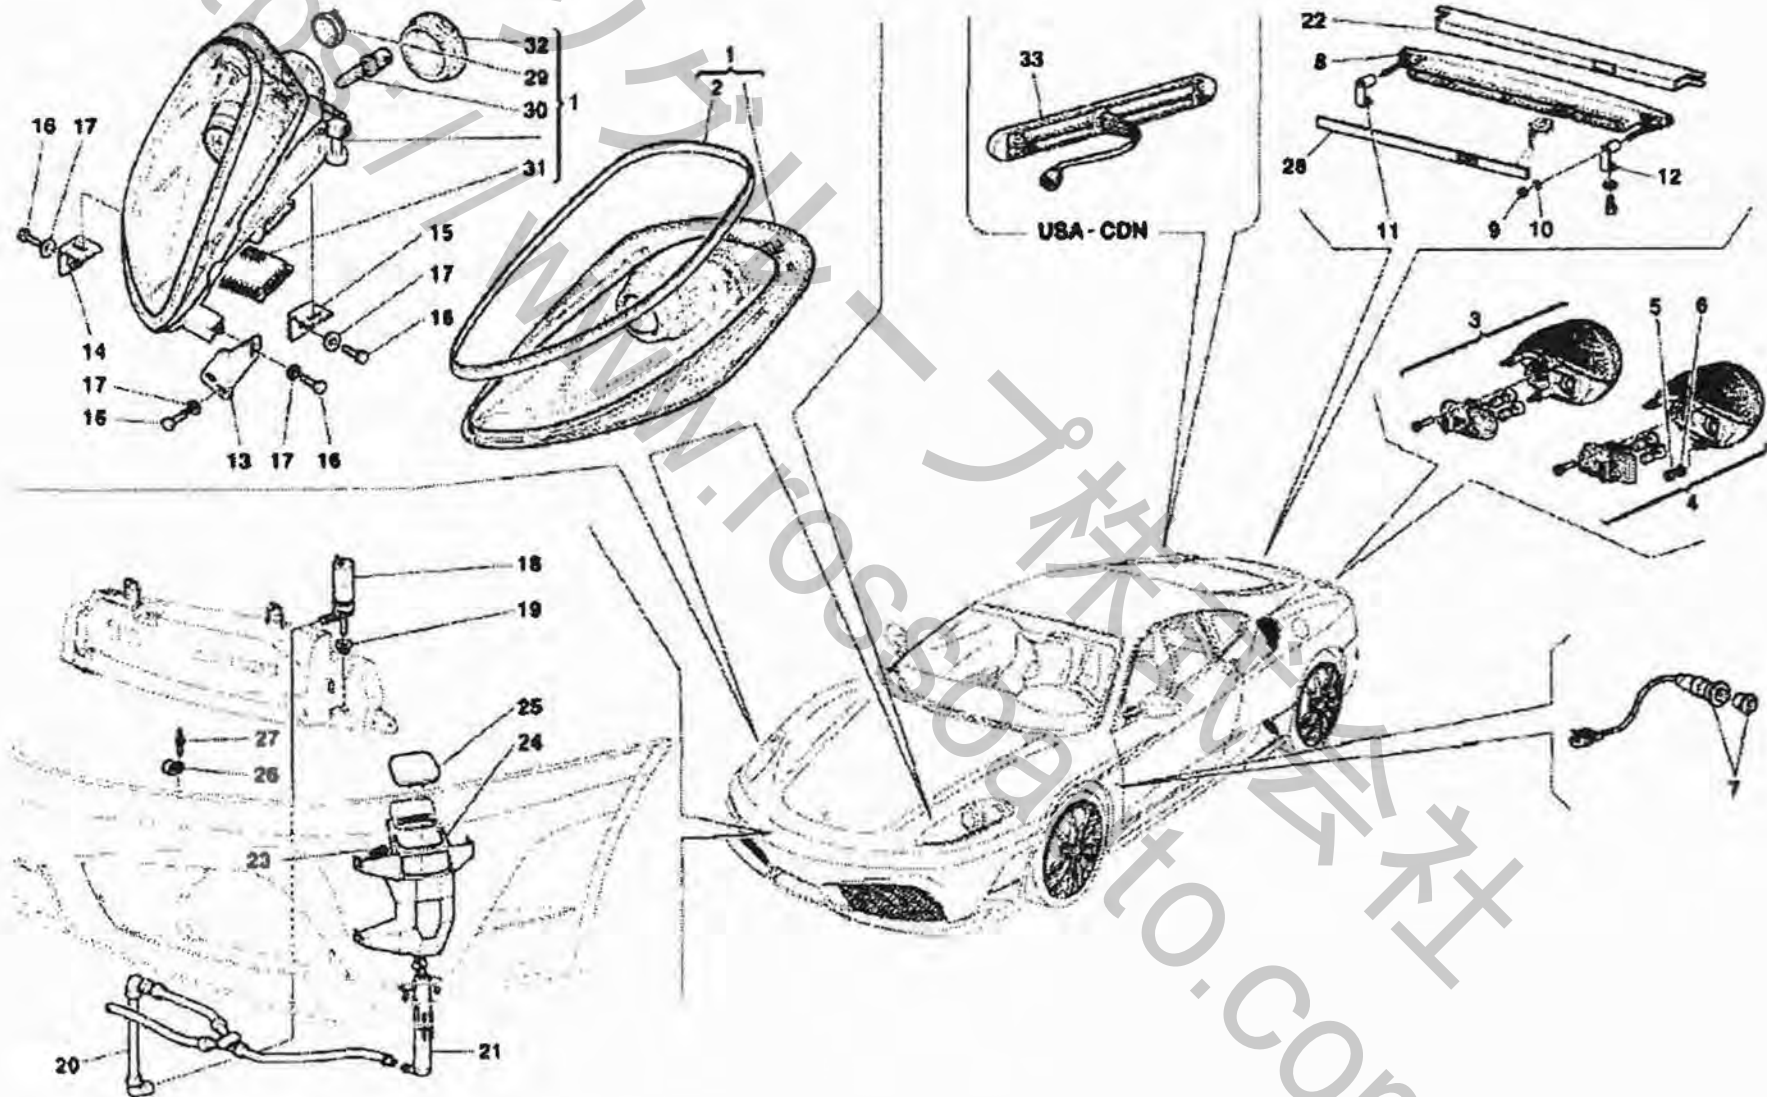

Brand: FERRARI
Car Model: F430 Scuderia

Page: 2
Table:0127 FRONT AND REAR LIGHTS

Rif	Part.N	Q.ty	Description
28	81055800	1	INSULATION -Valid after stock exhaustion of 69619400-
29	230688	2	LOW BEAM COVER
30	229502	2	XENO BULB
31	229503	2	XENO HEADLIGHT CONTROL UNIT
32	229504	2	REAR RUBBER COVER
33	191504	2	REAR SIDE-MARKER LIGHT -Valid for USA and CDN-

<https://www.rossoauto.com> 株式会社