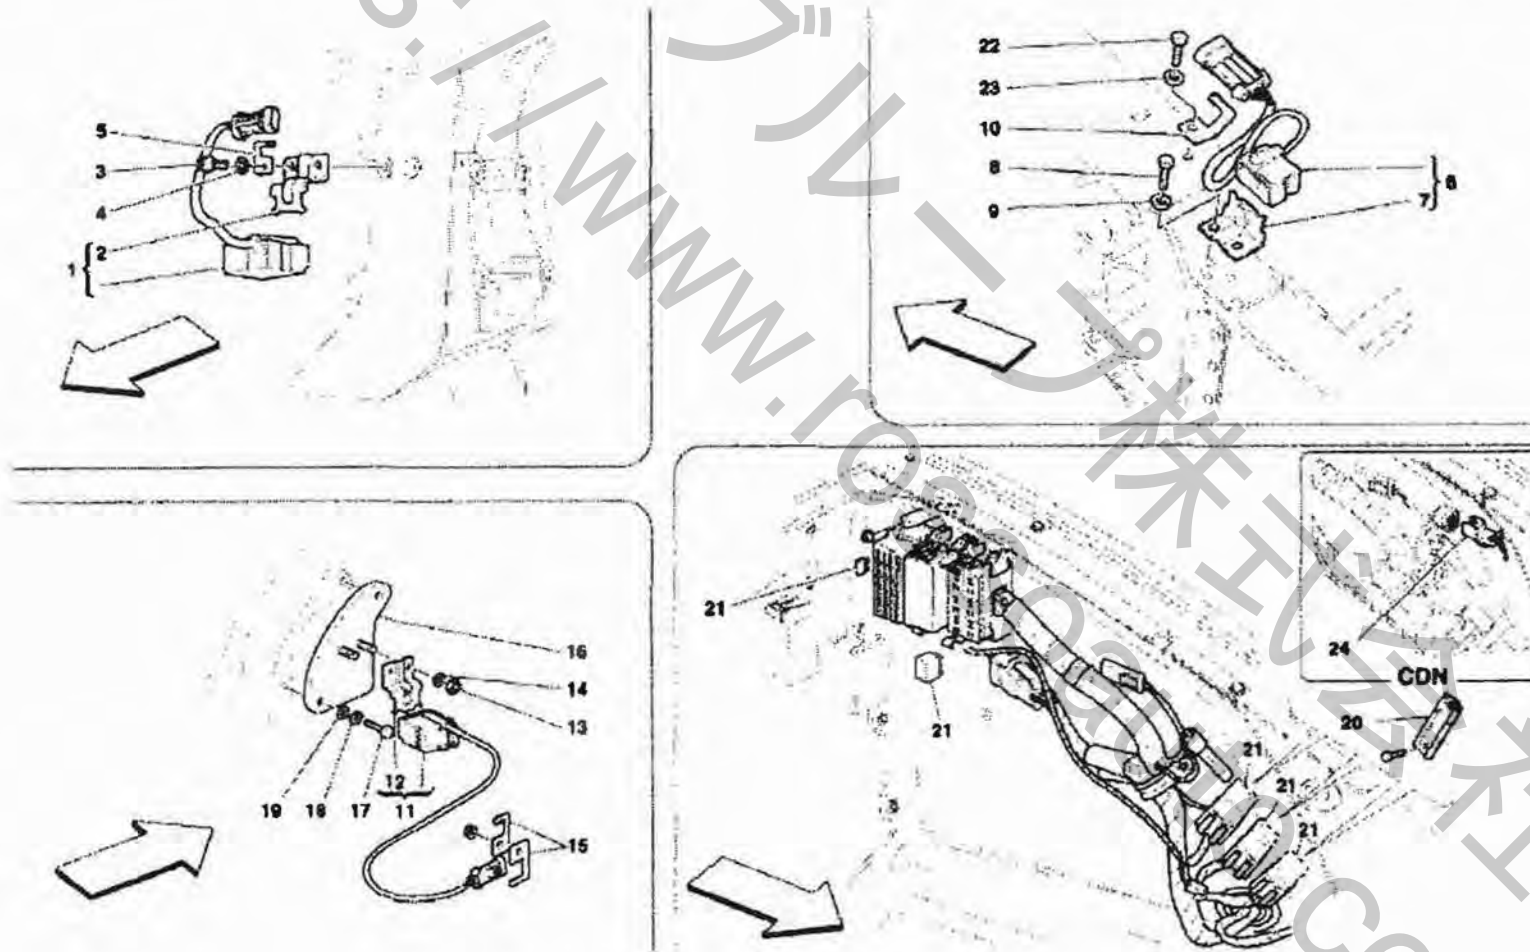

Brand: FERRARI
Car Model: F430 Scuderia

Page: 1
Table:0132 FRONT AND MOTOR COMPARTMENTS
ELECTRICAL BOARDS AND SENSOR

Car Model: F430 Scuderia

Table:0132 FRONT AND MOTOR COMPARTMENTS ELECTRICAL BOARDS AND SENSOR

Rif	Part.N	Q.ty	Description
1	232667	2	FRONT VERTICAL ACCELERATION SENSOR
2	178247	2	BRACKET
3	10902024	4	SCREW
4	12601274	4	WASHER
5	156198	2	CLIP
6	232672	1	REAR VERTICAL ACCELERATION SENSOR
7	178251	1	BRACKET
8	10902024	2	SCREW
9	12601274	2	WASHER
10	162606	2	CLIP
11	232676	2	FRONT LATERAL ACCELERATION SENSOR
12	178247	2	BRACKET
13	169180	4	NUT
14	12637824	4	WASHER
15	156198	4	CLIP
16	194974	1	R.H. BRACKET
-	194973	1	L.H. BRACKET
17	16043124	2	SCREW -M8x14-
-	15970324	2	SCREW -M10x16-
18	127496	4	WASHER
19	14496524	4	WASHER
20	155184	1	BRACKET
21	172881	2	FUSE 30 A.
-	172880	1	FUSE 25 A.
-	172879	1	FUSE 20 A.
-	172878	7	FUSE 15 A.
-	172877	1	FUSE 10 A.
-	172875	4	FUSE 5 A.
-	172876	3	FUSE 7,5 A.
-	183275	1	HEADLIGHTS WASHER TIMER
22	10902024	1	SCREW -Not as spare part- -Replaced by 243488-
-	243488	1	SCREW
23	13577624	1	WASHER
24	216006	1	DIURNAL LIGHT JUMPER -Valid for CDN-