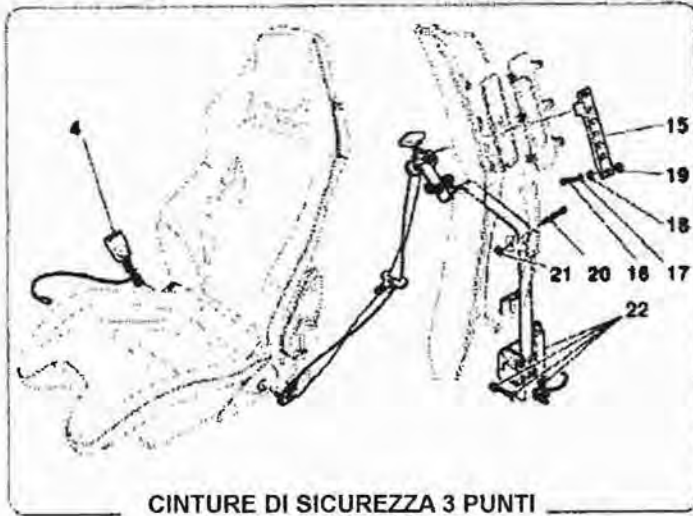

Brand: FERRARI
Car Model: F430 Scuderia

Page: 6
Table:0122 RACING SEAT - 4 POINT
BELTS - ROLL BAR

Rif	Part.N	Q.ty	Description
11	81033800	1	L.H. UPPER MOULDING FOR L.H. SEAT
12	65806500	12	ELASTIC PLATE
13	81126200	2	L.H. LOWER MOULDING -With pin counter rotation-
-	81126400	2	L.H. LOWER MOULDING -Without pin counter rotation-
14	81034500	2	L.H. SEAT GUIDE
15	80776200	2	SAFETY BELTS HEIGHT REGULATOR
16	16043421	4	SCREW
17	12625224	4	WASHER
18	12601374	4	WASHER
19	12646704	4	WASHER
20	64858500	2	PIN
21	11087776	2	FLEXIBLE RING
22	80433800	1	R.H. SAFETY BELTS -Not for USA and CDN-
-	80826800	1	R.H. SAFETY BELTS -Valid for USA and CDN-
-	80433700	1	L.H. SAFETY BELTS -Not for USA and CDN-
-	80826700	1	L.H. SAFETY BELTS -Valid for USA and CDN-
23	81021600	1	COMPLETE ROLL-BAR -Standard-
-	804319..	1	COMPLETE ROLL-BAR -Alcantara-
-	810217..	1	COMPLETE ROLL-BAR -LEATHER-
24	16044024	2	SCREW
25	67659200	2	COVER
26	13274177	4	SCREW
27	16287124	6	SCREW
28	81034300	2	ADJUSTING KNOB
29	81034400	2	R.H. SEAT GUIDE
30	80978200	2	BUCKLE BRANCH COVER -Black alcantara with black seam-
-	80978600	2	BUCKLE BRANCH COVER -Red alcantara with red seam-
-	809798..	2	BUCKLE BRANCH COVER -Leather-
-	809796..	2	BUCKLE BRANCH COVER -Standard- - Alcantara-
31	67606400	4	PLUG