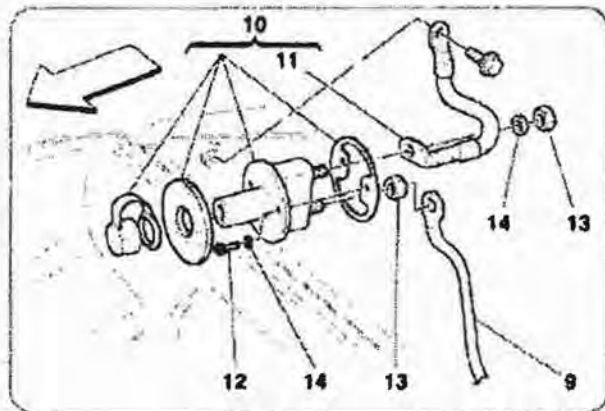

Brand: FERRARI
Car Model: F430 Scuderia

Page: 1
Table:0049 BATTERY

SOLUZIONE SUPERATA
OLD SOLUTION