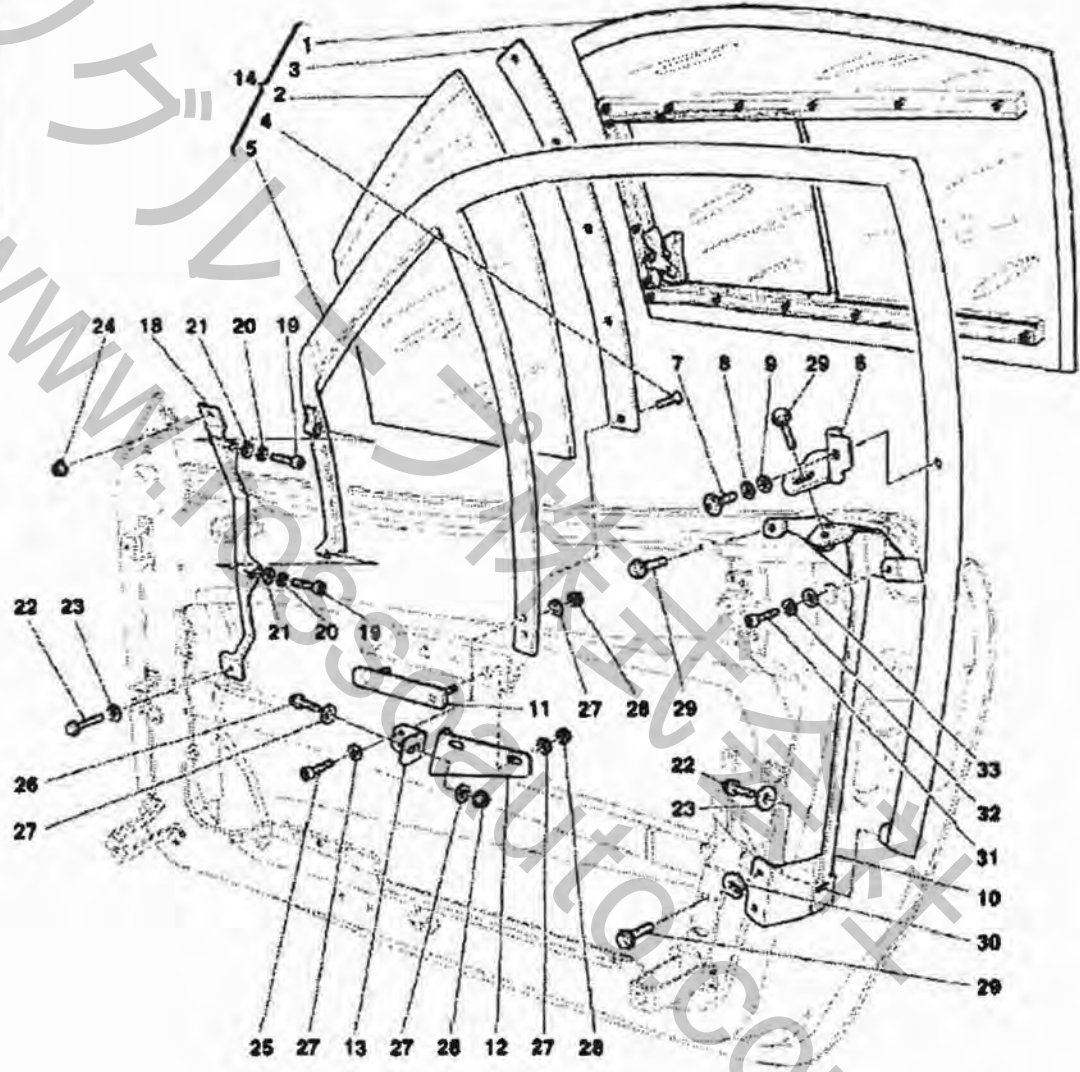

Rif	Part.N	Q.ty	Description
52	14084011	4	NUT
53	68981600	1	R.H. OUTER REAR VIEW MIRROR GLASS
-	68981700	1	L.H. OUTER REAR VIEW MIRROR GLASS
54	10418801	2	BRACKET
55	102741	2	NUT
56	12644424	2	WASHER
57	65889400	1	OUTSIDE TEMPERATURE FEELER
58	69742000	1	L.H. REAR VIEW OUTER PLATE
-	69741900	1	R.H. REAR VIEW OUTER PLATE

ROSSO
株式会社
www.rossoauto.com

Brand: FERRARI
Car Model: F430 Scuderia

Page: 1
Table:0118 FIXING GLASS - OPTIONAL -