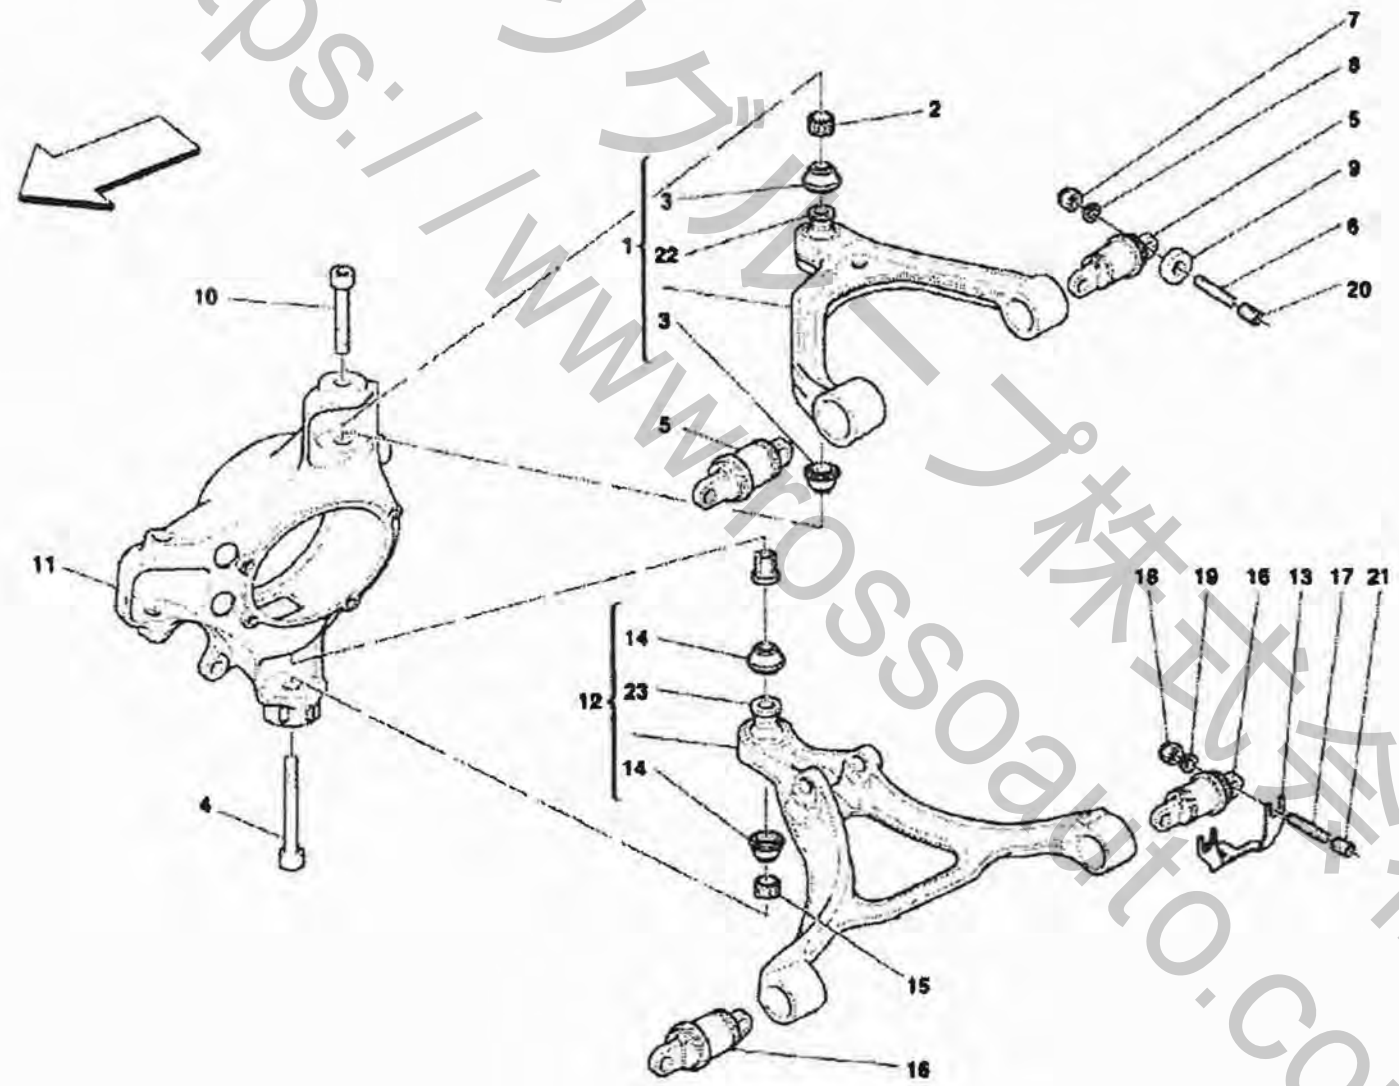

Brand: FERRARI
Car Model: F430 Scuderia

Page: 1
Table:0044 FRONT SUSPENSION - WISHBONES

Car Model: F430 Scuderia

Table:0044 FRONT SUSPENSION - WISHBONES

Rif	Part.N	Q.ty	Description
1	200945	2	UPPER LEVER
2	179555	2	UPPER LEVER COMPENSATOR RING
3	171848	4	BOOT
4	181598	2	SCREW
5	209167	4	FLAMBLOC
6	170155	8	THREADED BAR
7	104030	8	NUT
8	14496524	8	WASHER
9	219344	8	WASHER
10	179556	2	SCREW
11	236923	1	R.H. FRONT STEERING KNUCKLE
-	236929	1	L.H. FRONT STEERING KNUCKLE
12	200940	2	LOWER LEVER
13	178851	4	ADJUSTING PLATE -Th. mm. 1- -Possible fitting-
-	186943	4	ADJUSTING PLATE -Th. mm. 1,5- -Possible fitting-
-	178852	4	ADJUSTING PLATE -Th. mm. 2- -Possible fitting-
-	186944	4	ADJUSTING PLATE -Th. mm. 2,5- -Possible fitting-
-	178853	4	ADJUSTING PLATE -Th. mm. 3- -Possible fitting-
-	178940	4	ADJUSTING PLATE -Th. mm. 4- -Possible fitting-
14	171847	4	BOOT
15	179554	2	LOWER LEVER COMPENSATOR RING
16	209166	4	FLAMBLOC
17	170154	8	THREADED BAR -Not as spare part- - Replaced by 241298-
-	241298	8	THREADED BAR
18	104114	8	NUT
19	14496624	8	WASHER
20	13582210	8	THREADED INSERT
21	13582310	8	THREADED INSERT
22	203633	2	BALL JOINT
23	203632	2	BALL JOINT