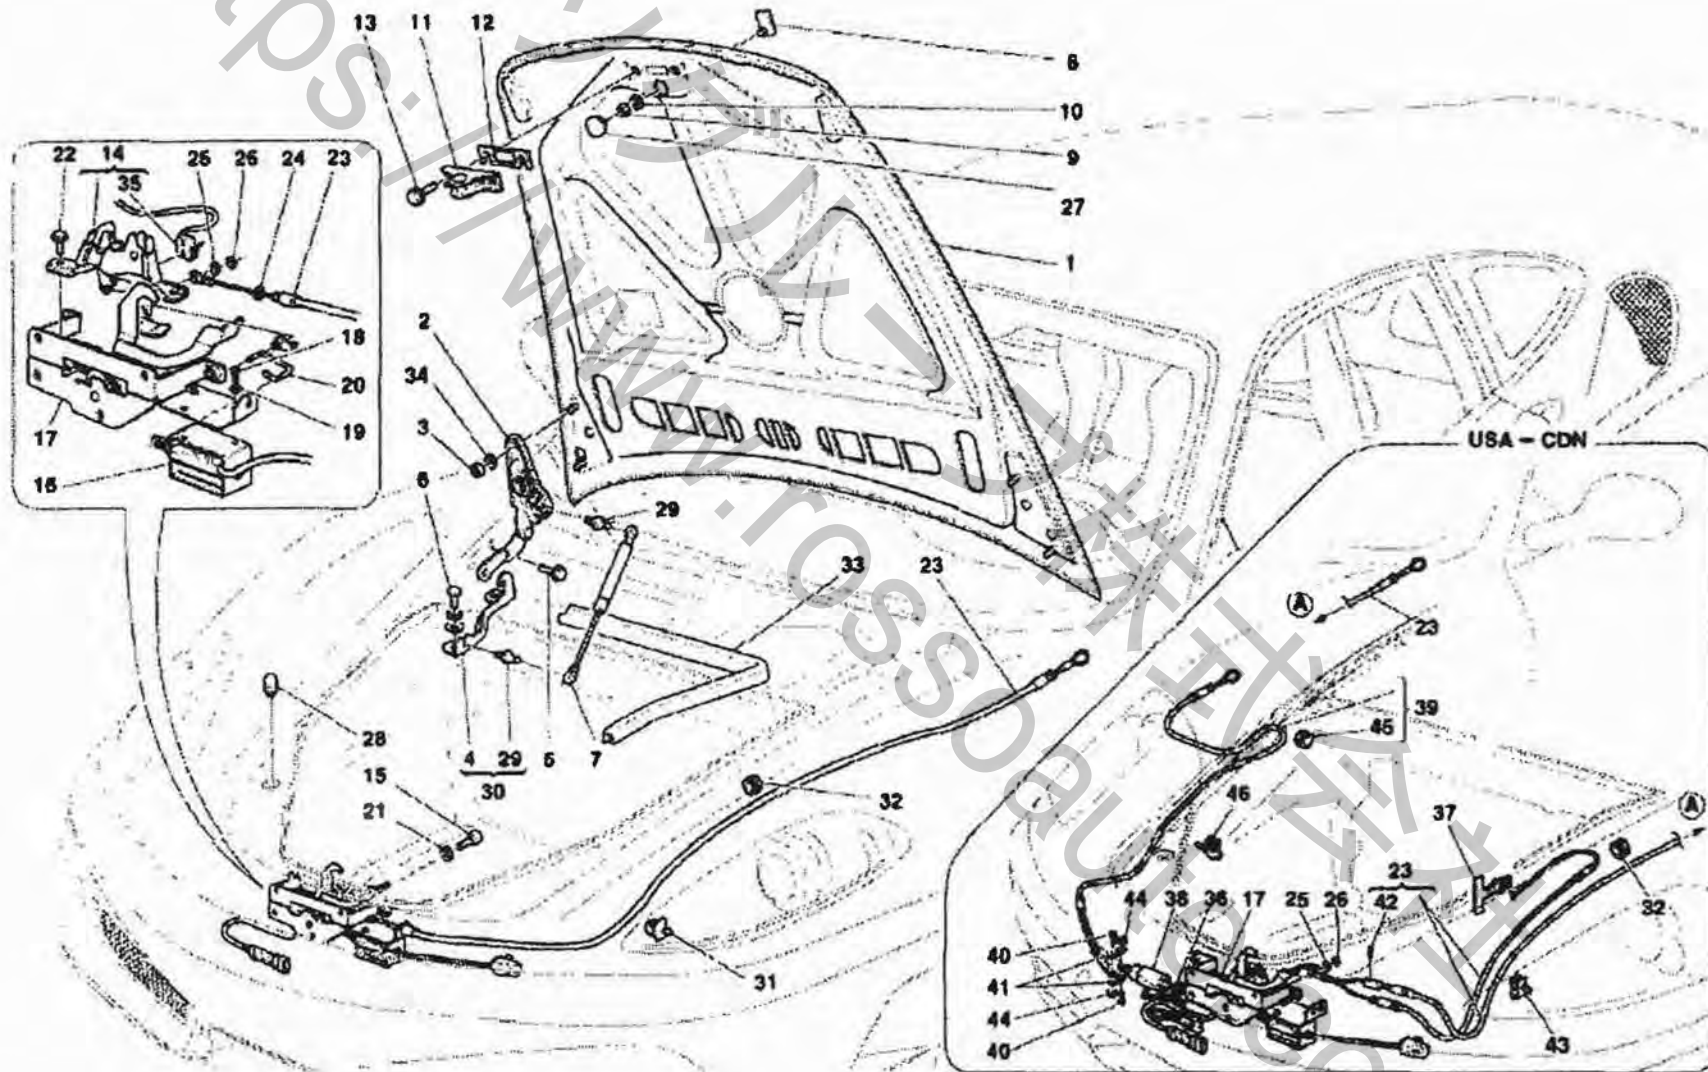

Brand: FERRARI  
Car Model: F430 Scuderia

Page: 1  
Table:0112 FRONT HOOD AND  
OPENING DEVICE