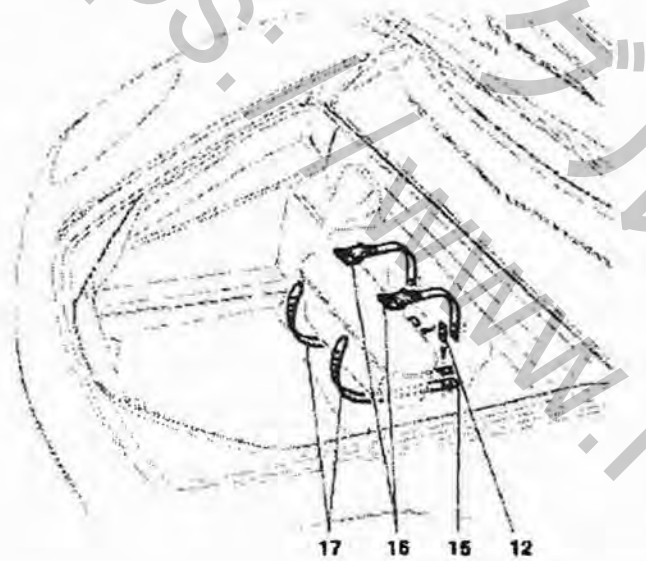

Brand: FERRARI
Car Model: F430 Scuderia

Page: 1
Table:0052 TOOLS EQUIPMENT
AND ACCESSORIES

Estintore
Estingulsher