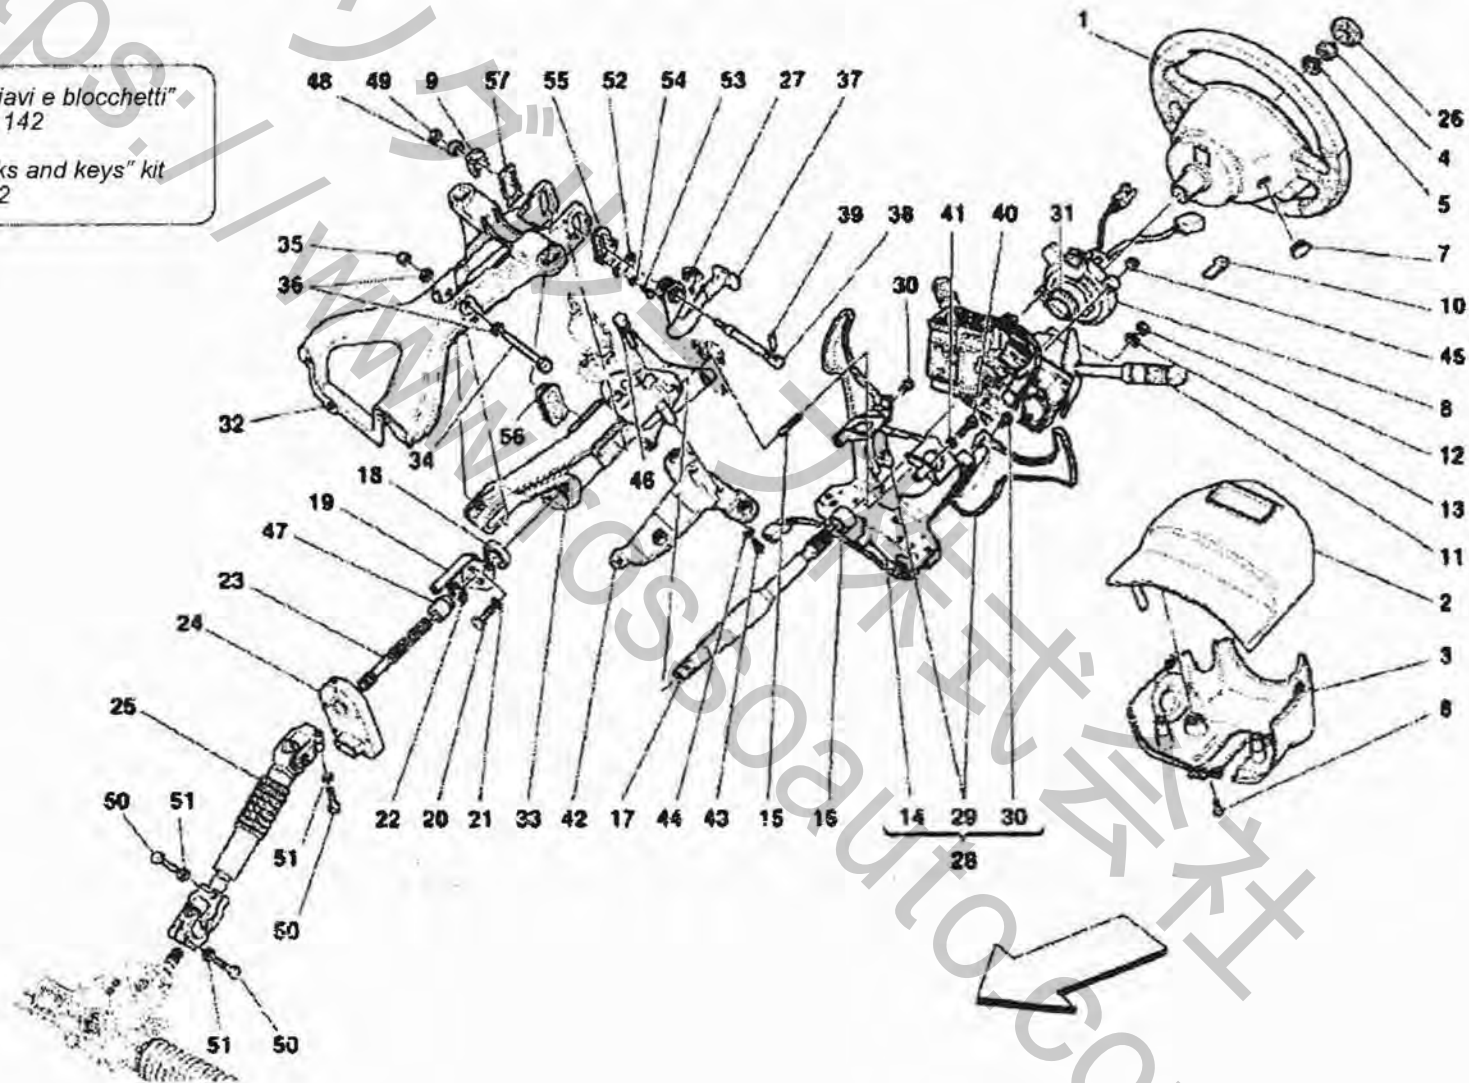

Brand: FERRARI
Car Model: F430 Scuderia

Page: 1
Table:0041 STEERING COLUMN

Per il kit "chiavi e blocchetti"
vedere Tav. 142

For the "locks and keys" kit
see Tab. 142

Car Model: F430 Scuderia

Rif	Part.N	Q.ty	Description
1	238869	1	COMPLETE AIR-BAG STEERING WHEEL -Without air bag module- -Alcantara-
-	238870	1	COMPLETE AIR-BAG STEERING WHEEL -Without air bag module- -Leather-
-	238871	1	COMPLETE AIR-BAG STEERING WHEEL -Without air bag module- -Alcantara- - Steering wheel crown and plate covered with carbon-
-	238872	1	COMPLETE AIR-BAG STEERING WHEEL -Without air bag module- -Leather- - Steering wheel crown and plate covered with carbon-
2	68097900	1	UPPER COVER
3	68161600	1	LOWER COVER
4	199222	1	NUT
5	152034	1	WASHER
6	15960507	5	SCREW
7	185486	2	PLUG
8	213671	1	SPIRAL CONTACT
9	171529	1	MOBILE GUIDE SHOE
10	135355	1	CONNECTOR
11	177585	1	UNHOOK DEVIATION ASSEMBLY
12	15896470	2	NUT
13	12601174	2	WASHER
14	203317	1	CONTROL BRACKET FOR GEAR BOX
15	11001424	2	STUD
16	199094	1	ROLLER BEARING
17	197701	1	COLUMN UPPER SHAFT
18	171540	1	BALL BEARING
19	201016	1	BRACKET SUPPORTING STEERING ANGLE SENSOR
20	10902224	2	SCREW
21	11181874	2	WASHER
22	11067376	1	SEEGER RING
23	183993	1	COLUMN LOWER SHAFT
24	190405	1	STEERING ANGLE SENSOR
25	171528	1	STEERING CARDANIC TRASMISSION
26	199406	1	PLUG
27	171531	1	PIN RETAINING SPRING

Table:0041 STEERING COLUMN

Rif	Part.N	Q.ty	Description
28	226101	1	F1 GEARBOX CONTROL LEVERS ASSEMBLY -Carbon-
29	222134	1	COUPLE LEVERS -Carbon-
30	226092	4	SCREW
31	199784	1	BUSHING
32	197702	1	STEERING COLUMN SUPPORT BRACKET -Not for GD-
-	209191	1	STEERING COLUMN SUPPORT BRACKET -Valid for GD-
33	197700	1	COLUMN SUPPORT
34	180632	1	SCREW
35	104030	1	NUT
36	12625224	2	WASHER
37	171535	1	LEVER
38	171503	1	PIN FOR LEVER
39	10336630	1	PIN
40	13274811	3	SCREW
41	12601174	3	WASHER
42	65164200	1	BRACKET
43	13274177	3	SCREW
44	12637878	3	WASHER
45	61002200	2	NUT
46	172563	1	ANTITHEFT FIXING SCREW
47	200970	1	RING NUT
48	171542	1	NUT
49	147985	1	NUT
50	192229	3	HEXAGONAL SCREW
51	192230	3	WASHER
52	171523	1	PLATE
53	10977724	2	SCREW
54	11181574	2	WASHER
55	171544	1	LEVER SIDE GUIDE SHOE
56	171501	1	FIXED TENSION SLIDE
57	171502	1	SPRING FOR GUIDE SHOE