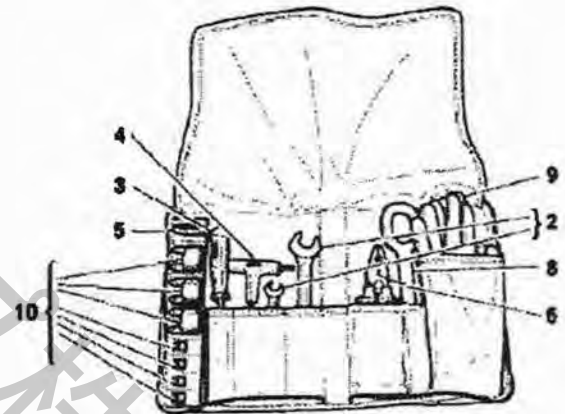

Brand: FERRARI
Car Model: F430 Scuderia

Page: 1
Table:0052 TOOLS EQUIPMENT
AND ACCESSORIES

Estintore
Estingulsher