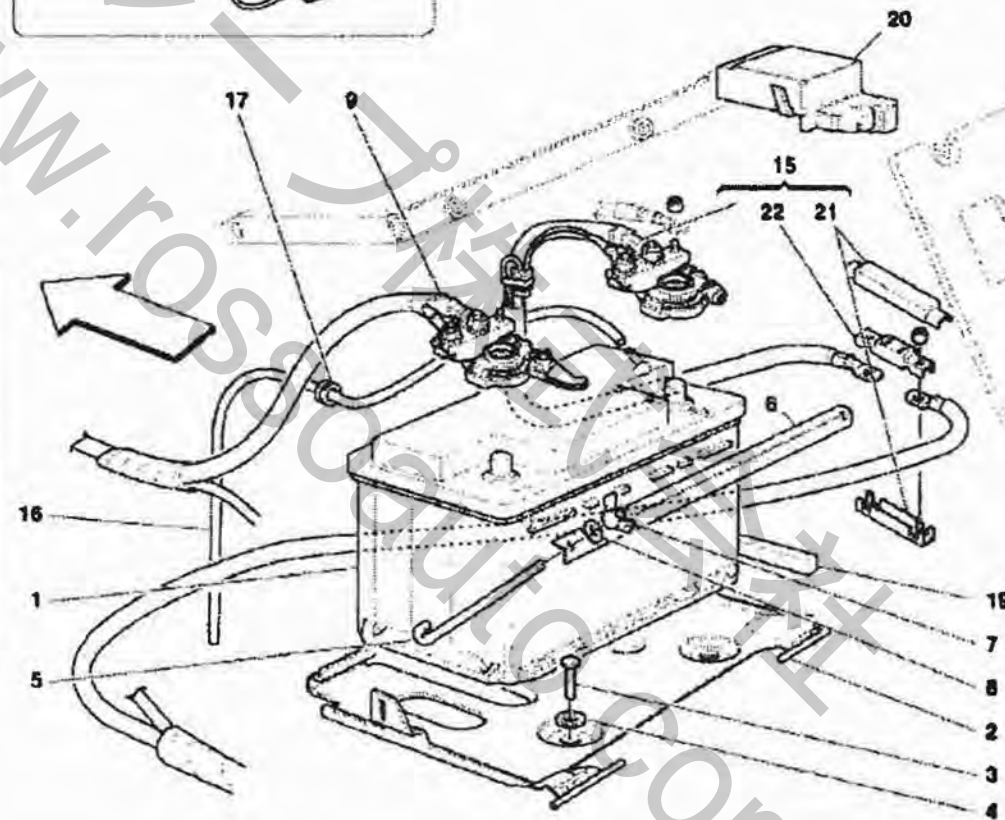

Brand: FERRARI
Car Model: F430 Scuderia

Page: 1
Table:0049 BATTERY

SOLUZIONE SUPERATA
OLD SOLUTION