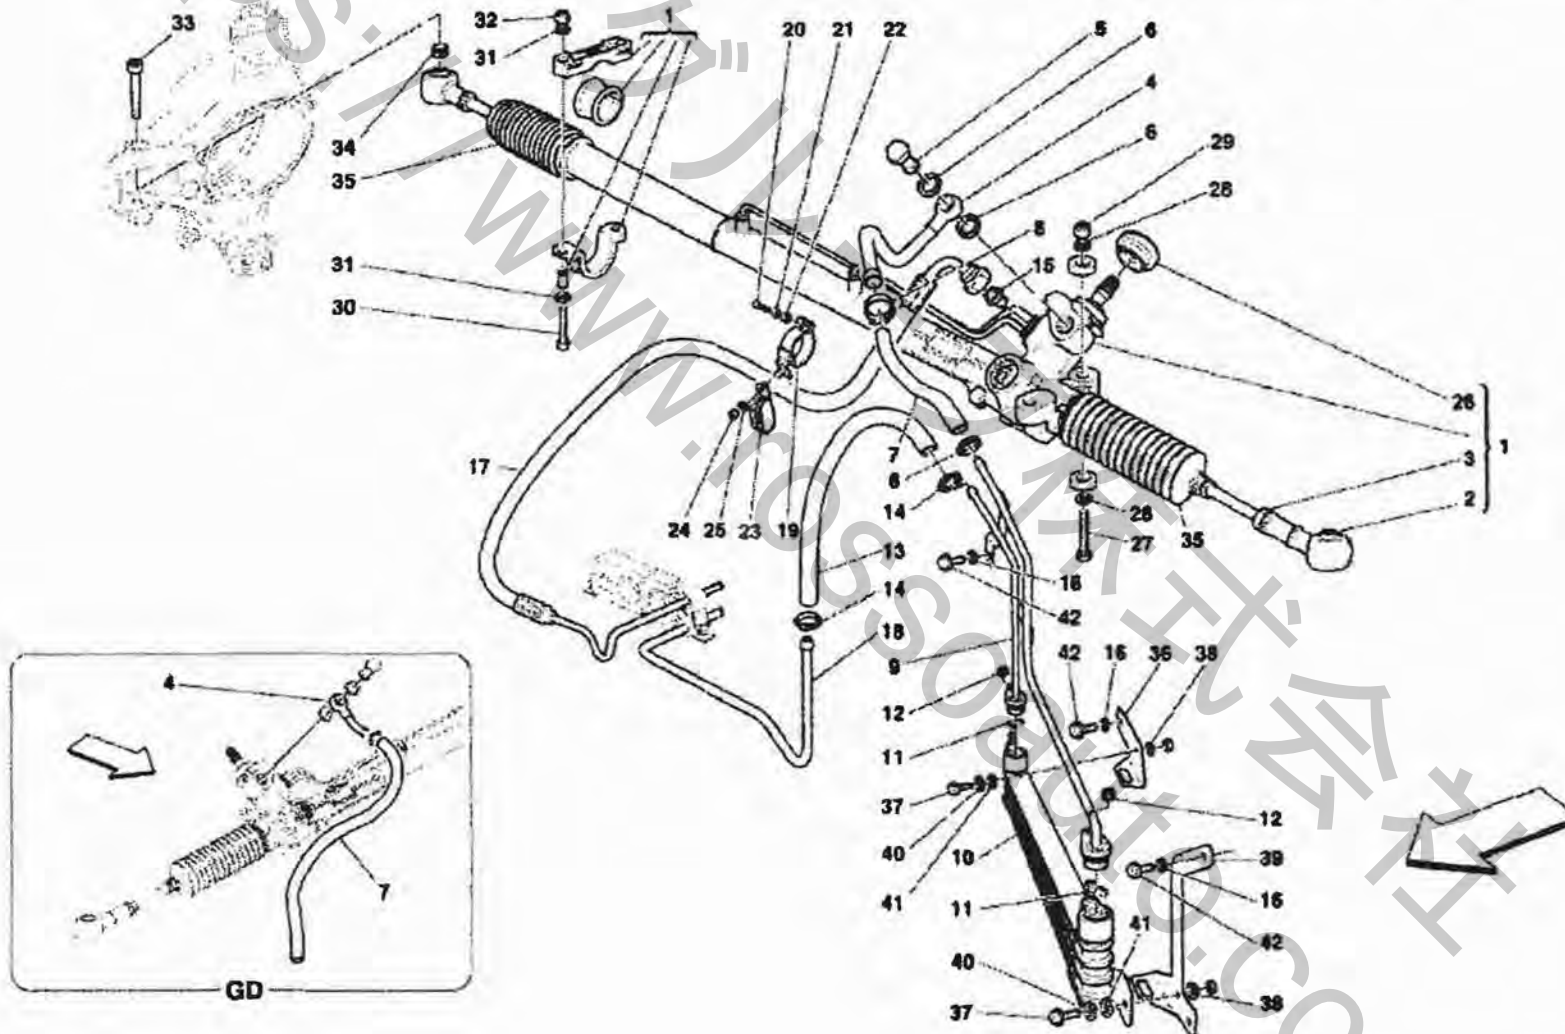

Brand: FERRARI
Car Model: F430 Scuderia

Page: 1
Table:0040 HYDRAULIC STEERING BOX
AND SERPENTINE

Car Model: F430 Scuderia

Table:0040 HYDRAULIC STEERING BOX AND SERPENTINE

Rif	Part.N	Q.ty	Description
1	226819	1	RACK STEERING BOX WITH POWER STEERING -Not for GD-
-	226820	1	RACK STEERING BOX WITH POWER STEERING -Valid for GD-
2	181882	2	BALL TIE ROD
3	10791324	2	NUT
4	211764	1	SWINGING UNION -Not for GD-
-	177943	1	SWINGING UNION -Valid for GD-
5	10185111	1	UNION
6	10280060	2	GASKET
7	212706	1	RUBBER HOSE -Not for GD-
-	245911	1	RUBBER HOSE -Valid for GD-
8	161490	2	SCREW COLLAR
9	238563	1	TUBE TO RIADIATOR
10	239202	1	OIL RADIATOR
11	14457381	2	GASKET
12	14058411	2	NUT
13	212707	1	RUBBER HOSE -Not for GD-
-	209868	1	RUBBER HOSE -Valid for GD-
14	161490	2	SCREW COLLAR
15	201706	1	THREADED UNION
16	12646724	4	WASHER
17	211536	1	L.H. DELIVERY PIPE FROM UNION TO STEERING BOX
18	202552	1	RETURN PIPE UNDER THE FLOOR
19	177631	2	PIPES FIXING BRACKET
20	10902424	2	SCREW
21	127494	2	WASHER
22	12639724	2	WASHER
23	10441690	2	BRACKET WITH SHEATH
24	102948	2	NUT
25	12639724	2	WASHER
26	171519	1	COMPLETE RING
27	16237174	2	SCREW
28	14496624	4	WASHER
29	102742	2	NUT

Rif	Part.N	Q.ty	Description
30	16237074	2	SCREW
31	14496624	4	WASHER
32	102742	2	NUT
33	179556	2	SCREW
34	179555	2	COMPENSATOR RING
35	70000948	1	BELLOWS REPLACEMENT KIT
36	239488	1	R.H. BRACKET
37	16286027	4	SCREW
38	12637824	4	WASHER
39	239489	1	L.H. BRACKET
40	12601277	4	WASHER
41	12644478	4	WASHER
42	16044324	4	SCREW