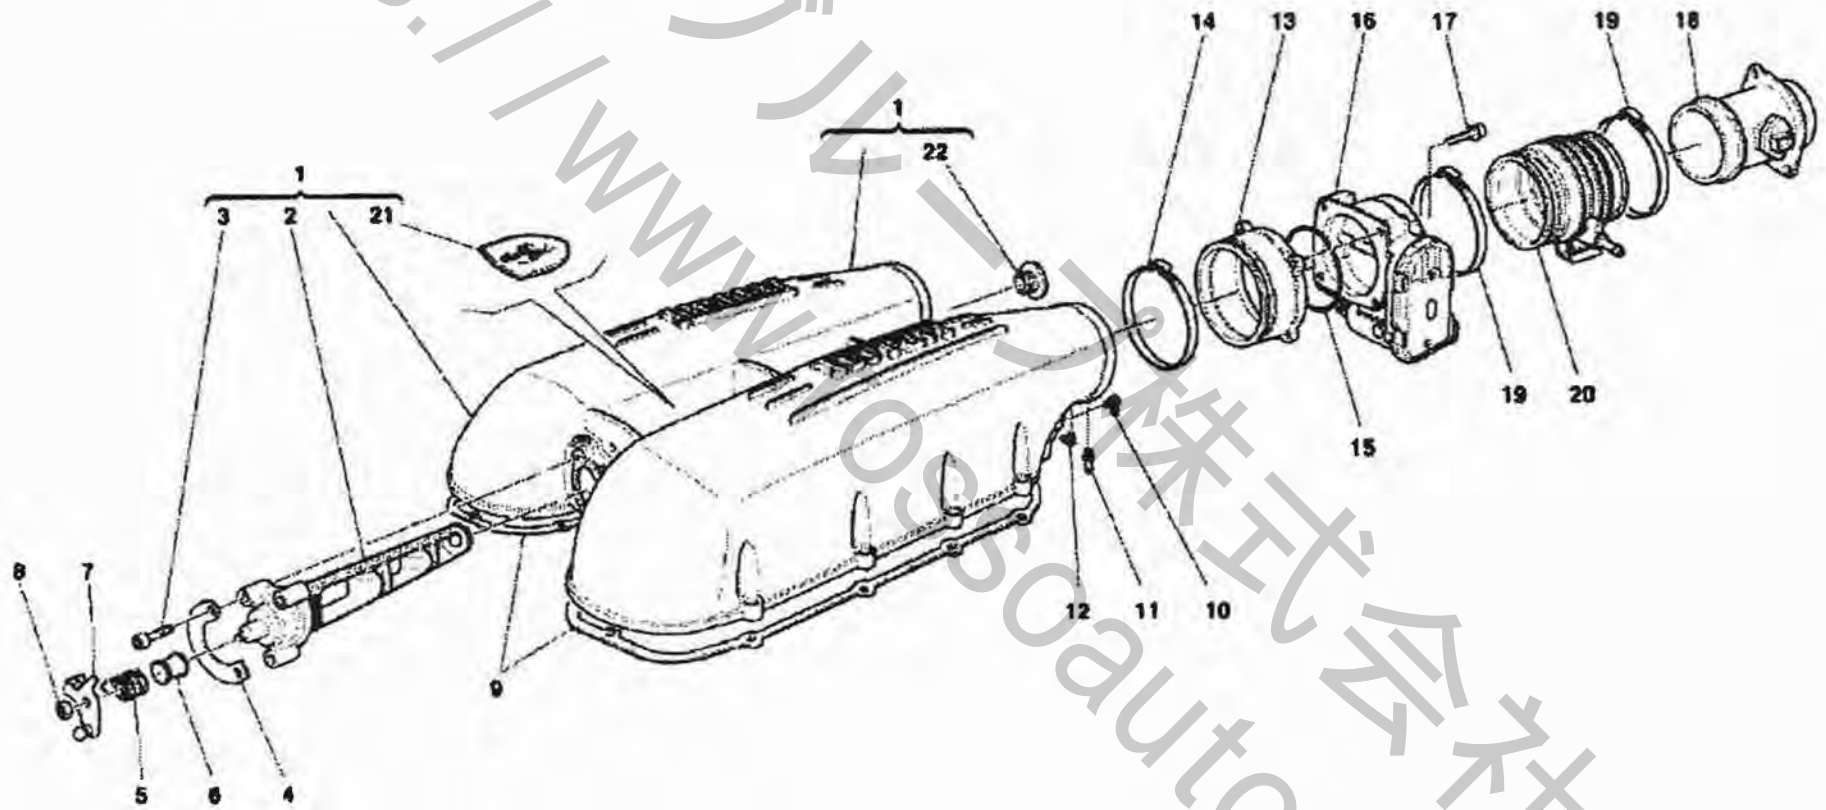

Brand: FERRARI  
Car Model: F430 Scuderia

Page: 1  
Table:0016 AIR INTAKE MANIFOLD COVER

Car Model: F430 Scuderia

Table:0016 AIR INTAKE MANIFOLD COVER

Rif	Part.N	Q.ty	Description
1	238253	1	AIR INTAKE MANIFOLD COVER
2	215068	1	ROLLING DRUM
3	222997	3	SCREW
4	204873	1	SAFETY PLATE
5	197761	1	SPRING
6	205123	1	BUSHING
7	203401	1	DRUM CONTROL LEVER
8	177613	1	NUT
9	217471	2	GASKET
10	174818	2	UNION
11	210194	2	UNION
12	128016	2	UNION
13	195206	2	SPACER
14	190151	2	CLAMP
15	150302	2	O.R. GASKET
16	179912	2	THROTTLE HOLDER
17	231624	8	SCREW
18	231914	2	AIR FLOW METER
19	180046	4	CLAMP
20	228757	1	R.H. SLEEVE
-	228758	1	L.H. SLEEVE
21	219422	1	AESTHETIC SMALL COVER
22	210157	1	PLUG