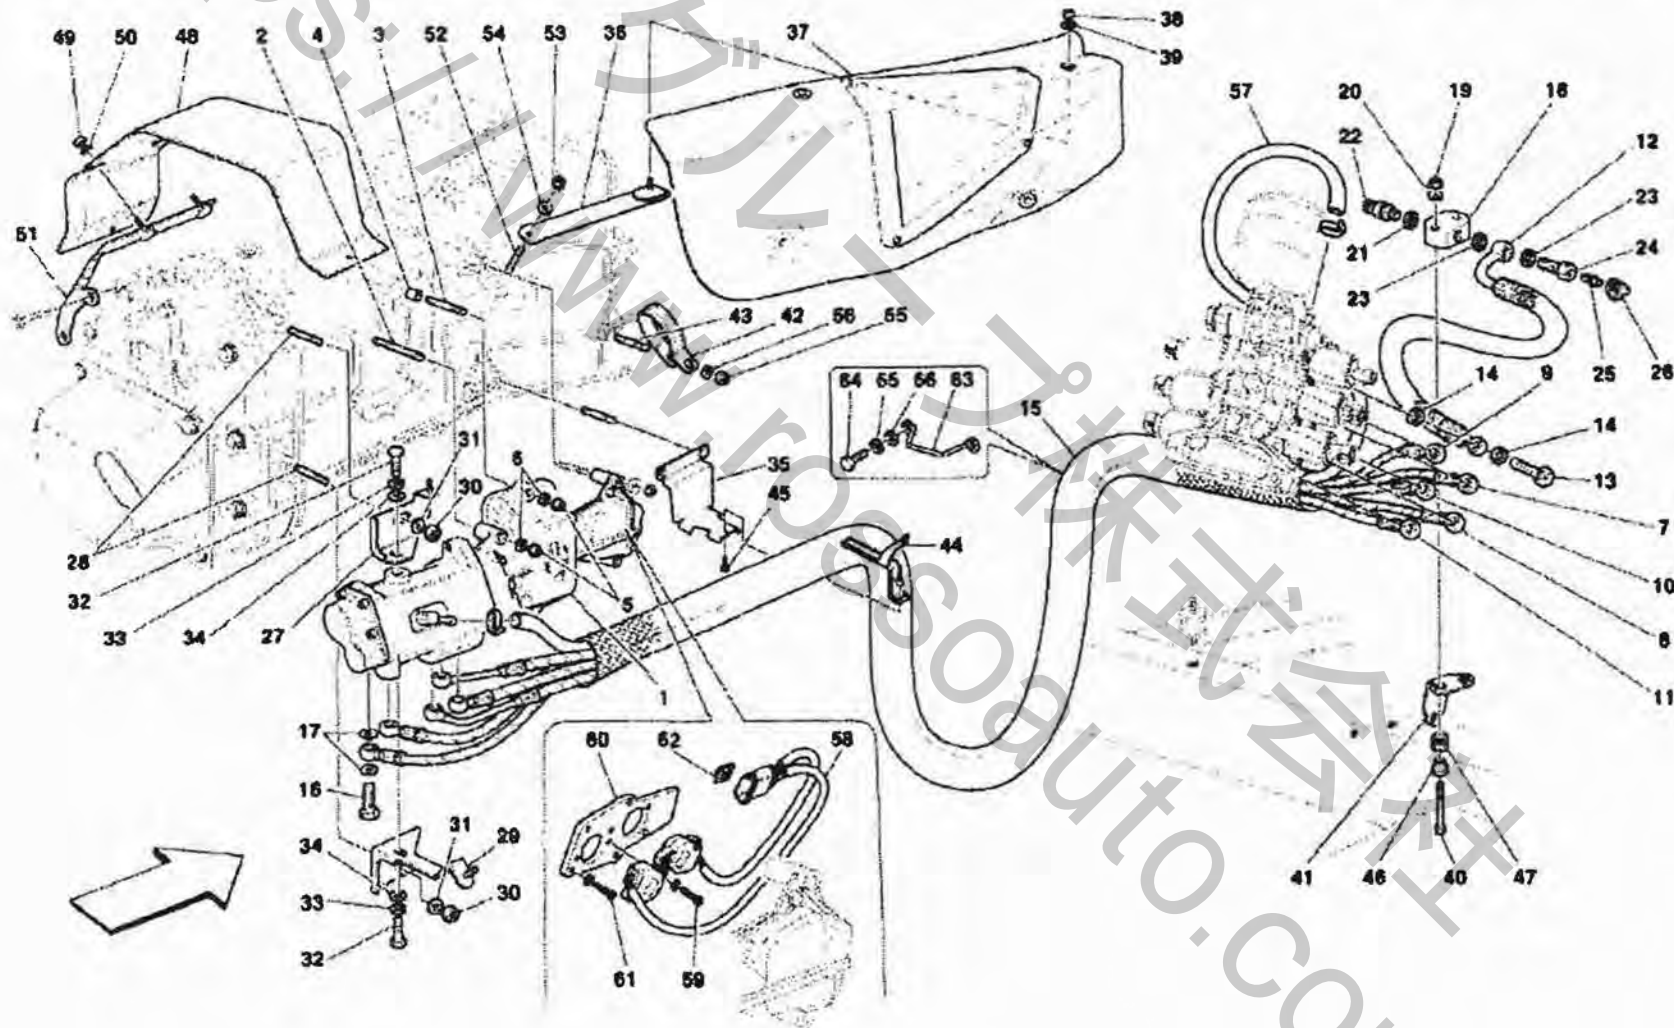

Brand: FERRARI
Car Model: F430 Scuderia

Page: 1
Table:0027 F1 CLUTCH AND GEARBOX
HYDRAULIC CONTROL - Valid for F1 -

Car Model: F430 Scuderia

Table:0027 F1 CLUTCH AND GEARBOX HYDRAULIC CONTROL - Valid for F1 -

Rif	Part.N	Q.ty	Description	Rif	Part.N	Q.ty	Description
*	234259	1	F1 GEARBOX SYSTEM COMPONENTS KIT	34	10519624	2	WASHER
1	-	1	COMPLETE HYDRAULIC ACTUATOR	35	208101	1	PIPES SUPPORTING BRACKET
2	11501024	4	STUD	36	208242	1	SHIELD SUPPORTING BRACKET -Valid till stock exhaustion-
3	11500724	2	STUD	-	242669	1	SHIELD SUPPORTING BRACKET -Valid after stock exhaustion of 208242-
4	103038	2	CENTERING DOWEL	37	220681	1	SHIELD FOR ACTUATOR PROTECTION - Valid till stock exhaustion-
5	16100814	2	NUT	-	241707	1	SHIELD FOR ACTUATOR PROTECTION - Valid after stock exhaustion of 220681-
6	127496	2	WASHER	38	160472	4	NUT
7	-	1	PIPE (EV1)	39	12637824	4	WASHER
8	-	1	PIPE (EV2)	40	10903224	2	SCREW
9	-	1	PIPE (EV3)	41	-	1	BLOCK SUPPORT BRACKET
10	-	1	PIPE (EV4)	42	124034	1	BRACKET WITH SHEATH
11	-	1	PIPE (EV5)	43	13540724	1	STUD
12	-	1	PIPE FROM PUMP TO BLOCK	44	208103	1	BRACKET
13	-	3	UNION -EV1, EV2, clutch-	45	16043124	1	SCREW
-	-	3	UNION -EV3, EV4, EV5-	46	149707	2	SPACER
14	-	12	GASKET	47	177576	2	CABLE GROMMET
15	-	1	PROTECTION SHEATH	48	208622	1	SENSOR PROTECTION SHIELD
16	-	2	UNION -EV1, EV2-	49	160472	2	NUT
-	-	3	UNION -EV3, EV4, EV5-	50	12637824	2	WASHER
17	-	10	GASKET	51	180745	1	SHIELD SUPPORTING BRACKET
18	-	1	BLOCK	52	13516424	1	STUD
19	-	2	NUT	53	177778	1	NUT
20	-	2	WASHER	54	12638524	2	WASHER
21	-	1	WASHER	55	102741	1	NUT
22	-	1	QUICK MALE COUPLING	56	12643724	1	WASHER
23	-	2	GASKET	57	-	1	OIL RECYCLE PIPE
24	-	1	UNION	58	-	1	POTENTIOMETERS KIT
25	-	1	BLEEDER SCREW	59	-	4	SCREW
26	-	1	PROTECTION BOOT	60	-	1	POTENTIOMETERS FLANGE
27	174257	1	UPPER ACTUATOR SUPPORT BRACKET - Valid till stock exhaustion-	61	-	4	SCREW
-	242682	1	UPPER ACTUATOR SUPPORT BRACKET - Valid after stock exhaustion of 174257-	62	-	1	CLIP
28	13516424	2	STUD	63	208842	1	BRACKET
29	-	1	LOWER ACTUATOR SUPPORT BRACKET	64	10902424	2	SCREW
30	16100814	2	NUT	65	127494	2	WASHER
31	127496	2	WASHER	66	12643724	2	WASHER
32	16043124	2	SCREW				
33	127496	2	WASHER