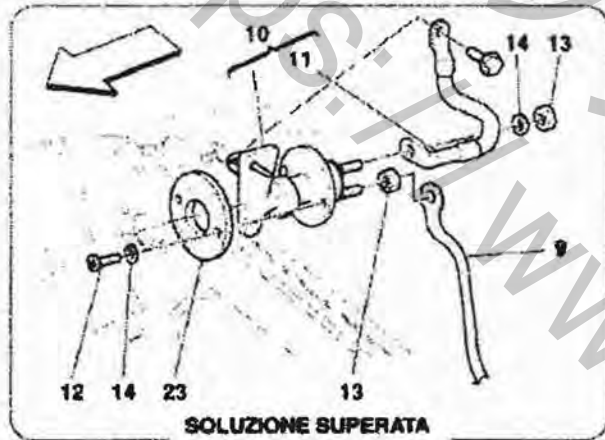

Brand: FERRARI
Car Model: F430 Scuderia

Page: 1
Table:0049 BATTERY

SOLUZIONE SUPERATA
OLD SOLUTION