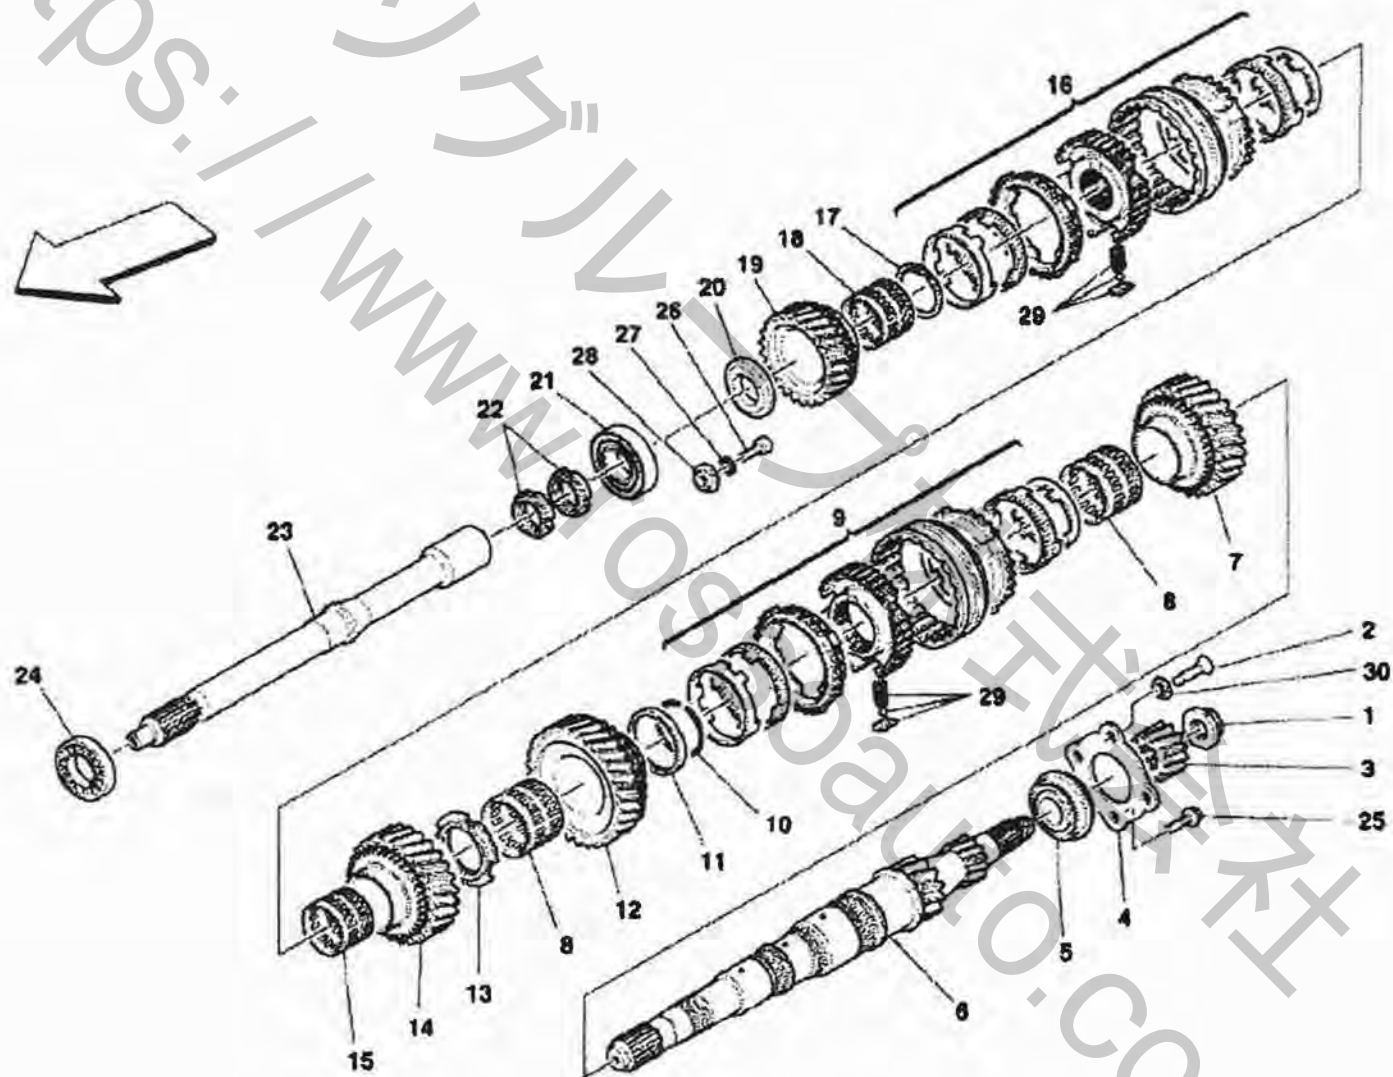

Brand: FERRARI
Car Model: F430 Scuderia

Page: 1
Table:0030 MAIN SHAFT GEARS

Car Model: F430 Scuderia

Table:0030 MAIN SHAFT GEARS

Rif	Part.N	Q.ty	Description
1	184012	2	RING NUT
2	14442027	2	SCREW
3	209282	1	REVERSE DRIVING GEAR
4	183984	1	REAR PLATE
5	184019	1	BALL BEARING
6	209280	1	MAIN SHAFT
7	230933	1	PINION FOR 5th GEAR
8	184015	2	ROLLER CAGE
9	185166	1	5th AND 6th GEAR COMPLETE SYNCHRONIZER
10	184011	1	FLEXIBLE RING
11	183970	1	SPACER FOR PINION FOR 6th GEAR
12	230934	1	PINION FOR 6th GEAR
13	184010	1	RING
14	230931	1	PINION FOR 3rd GEAR
15	184014	1	ROLLER CAGE
16	185165	1	3rd AND 4th GEAR COMPLETE SYNCHRONIZER
17	184042	1	FLEXIBLE RING
18	184005	1	ROLLER CAGE
19	230932	1	PINION FOR 4th GEAR
20	183973	1	WASHER
21	184021	1	ROLLER BEARING
22	184012	2	RING NUT
23	209281	1	CLUTCH SHAFT
24	184013	1	BALL BEARING
25	16287124	2	SCREW
26	14305721	1	SCREW
27	10569274	1	WASHER
28	183985	1	BUSHING
29	188320	2	PAD FOR SYNCHRONIZER/BALL/ SPRING REPLACEMENT KIT
30	12606979	2	WASHER