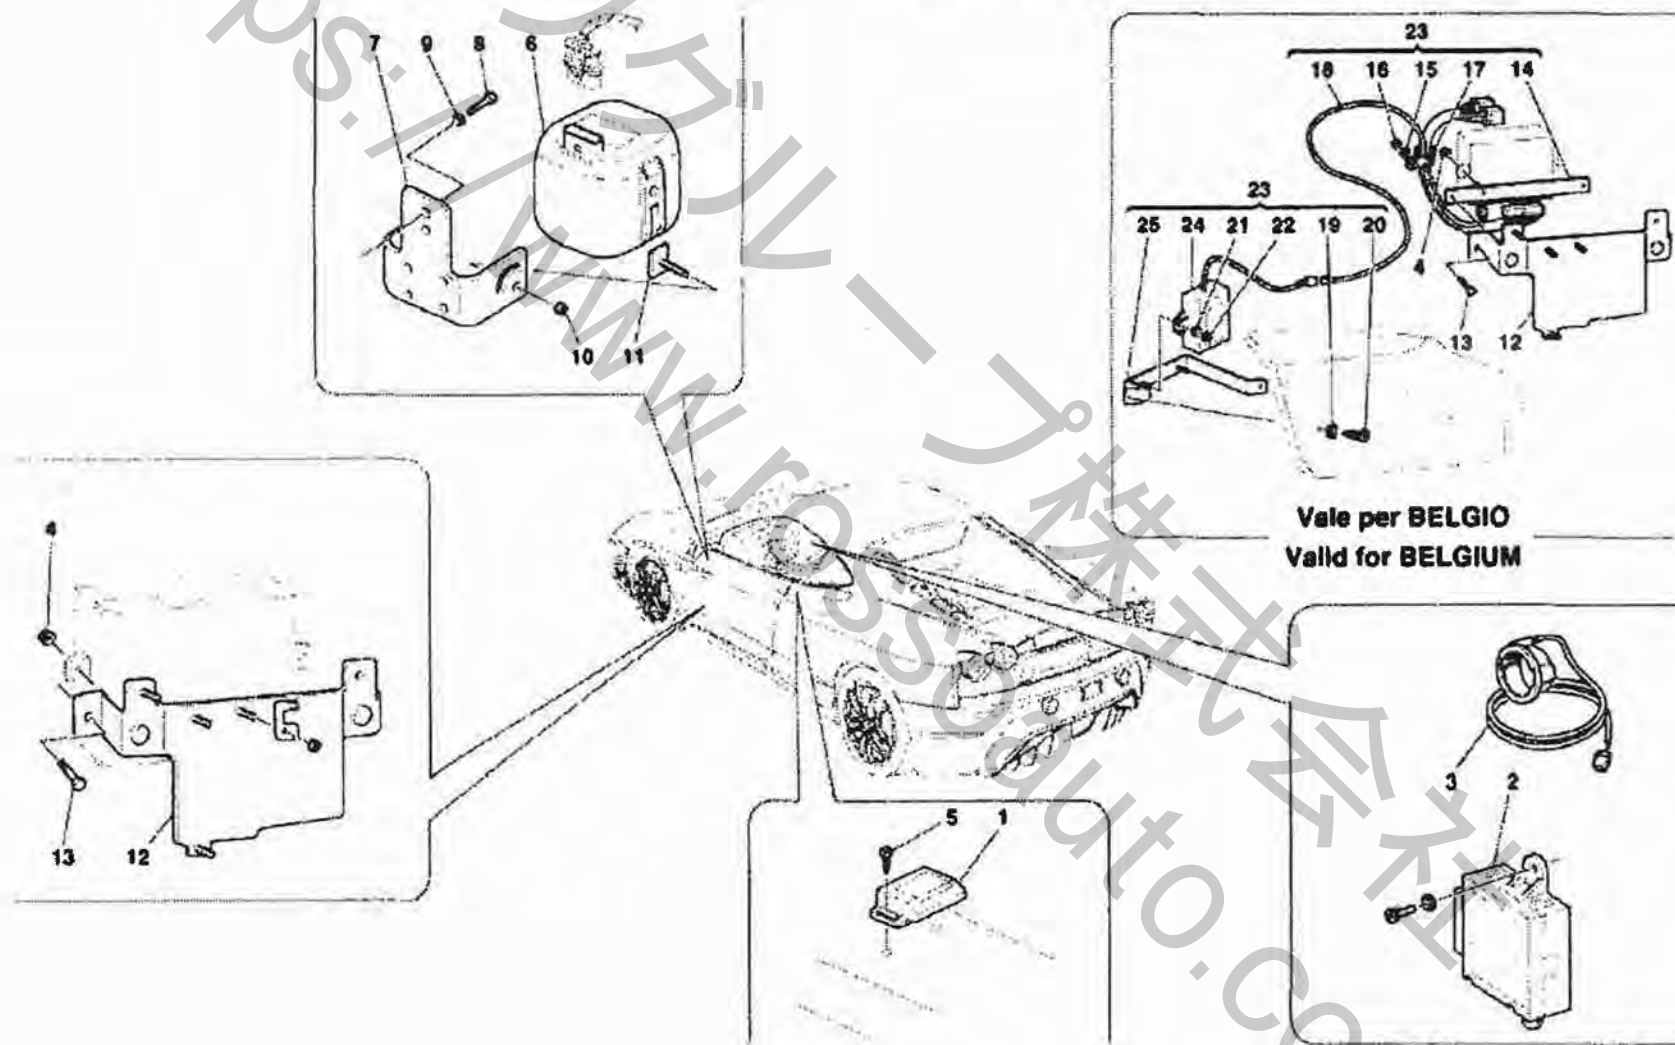

Brand: FERRARI  
Car Model: F430 Scuderia

Page: 1  
Table:0134 ANTI-THEFT ELECTRICAL BOARDS  
AND DEVICES

Car Model: F430 Scuderia

Table:0134 ANTI-THEFT ELECTRICAL BOARDS AND DEVICES

Rif	Part.N	Q.ty	Description
1	68070600	1	COMPLETE EVAPORATOR SET -Not for GD-
-	68070700	1	COMPLETE EVAPORATOR SET -Valid for GD-
2	147985	4	NUT
3	12646724	4	WASHER
4	204068	1	A.C. ELECTRONIC CONTROL STATION
5	66159300	1	ECU FIXING BRACKET
6	66207600	1	FRONT DOOR ACTUATOR FIXING
7	66207300	4	BULHER ACTUATOR
8	66207400	1	FRONT FLOOR ACTUATOR FIXING
9	66159100	1	DEFROST DOOR ACTUATOR FIXING
10	68154200	2	AIR TEMPERATURE SENSOR
11	65230100	1	ELECTRO-BLOWER REGULATOR
12	66158300	1	EVAPORATOR BATTERY COVER
13	65230300	1	EXPANSION VALVE
14	64281500	1	FLANGE
15	66157900	1	PIPE FROM A/C GROUP
16	65229400	1	PIPE FROM EVAPORATOR
17	64280900	1	RECYCLE ELECTRIC MOTOR
18	66159000	1	ACTUATOR SUPPORT
19	65258600	1	GASKET
20	65384300	1	ANTI-POLLEN FILTER
21	65629700	1	A/C GROUP MOBILE DUCTING
22	65229100	1	WATER ENTRY PIPE -Not for GD-
-	66218700	1	WATER ENTRY PIPE -Valid for GD-
23	65229200	1	WATER OUTLET PIPE -Not for GD-
-	66218800	1	WATER OUTLET PIPE -Valid for GD-
24	65374100	1	PIPES GROMMET
25	65229900	1	A/C GROUP ELECTRIC SYSTEM
26	65230200	1	SLEEVE FOR CONDENSATE VENT
27	66159200	1	EVAPORATOR FIXING BRACKET
28	65930900	1	EVAPORATOR UPPER GASKET
29	66207500	1	A/C GROUP SET OF GASKETS
30	159147	1	RUBBER THICKNESS
31	67014700	1	ACTUATOR SUPPORT