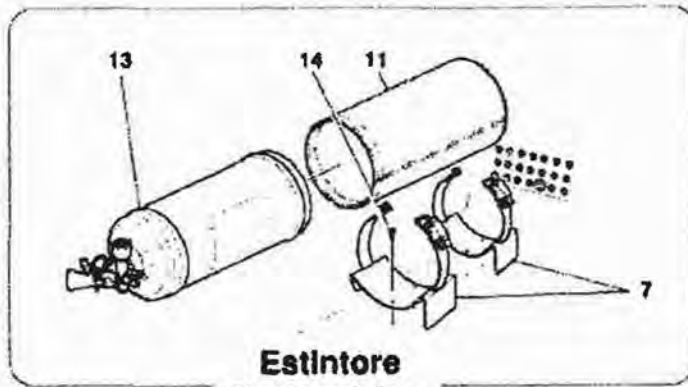

Brand: FERRARI
Car Model: F430 Scuderia

Page: 1
Table:0052 TOOLS EQUIPMENT
AND ACCESSORIES

Estintore
Estingulsher