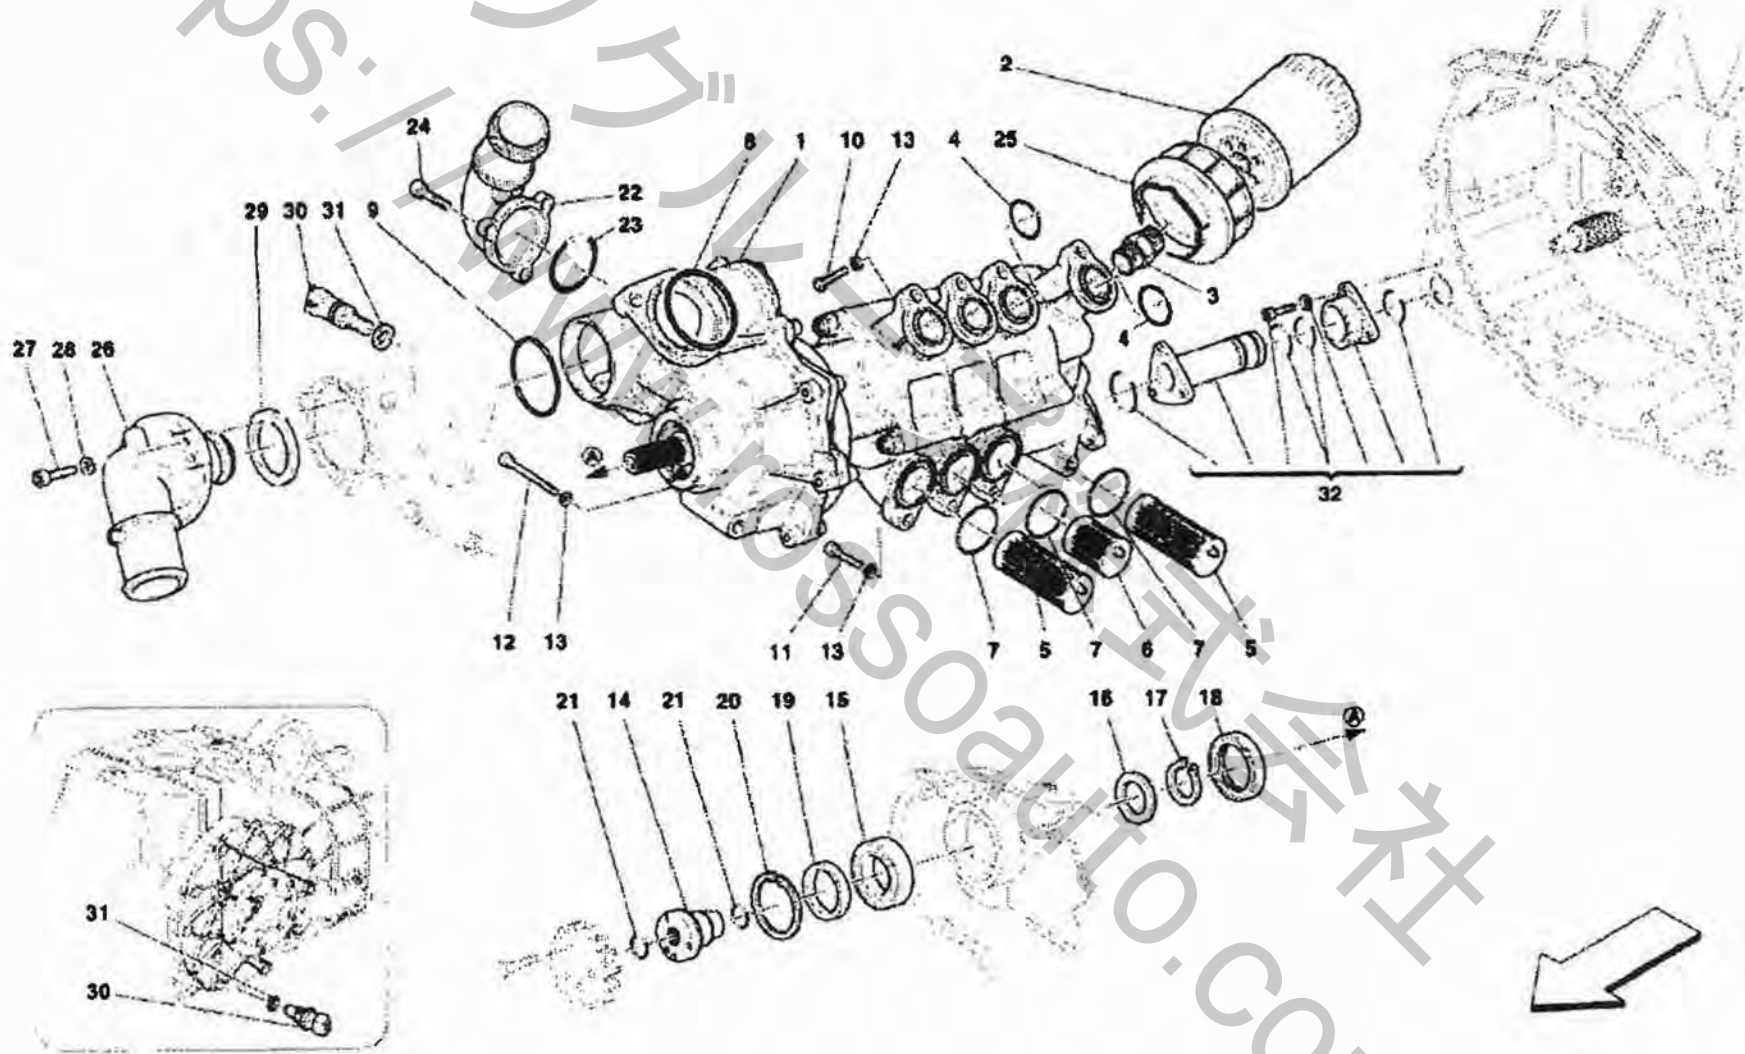

Brand: FERRARI
Car Model: F430 Scuderia

Page: 1
Table:0020 WATER/OIL PUMP

Car Model: F430 Scuderia

Table:0020 WATER/OIL PUMP

Rif	Part.N	Q.ty	Description
1	217628	1	COMPLETE WATER AND OIL PUMP
2	234742	1	OIL FILTER CARTRIDGE
3	177604	1	THREADED UNION
4	133938	4	O.R. GASKET
5	187051	2	LATERAL OIL RECOVERY FILTER
6	187162	1	CENTRAL OIL RECOVERY FILTER
7	148225	3	O.R. GASKET
8	132829	1	O.R. GASKET
9	141250	1	O.R. GASKET
10	185345	4	SCREW -M 8X25-
11	231628	3	SCREW -M 8X25-
-	231629	1	SCREW -M 8X30-
12	231630	2	SCREW -M 8X65-
13	11198074	10	WASHER
14	189778	1	COUPLING
15	155996	1	BALL BEARING
16	177597	1	COMPENSATOR RING
17	11067276	1	SEEGER RING
18	236418	1	GASKET
19	177596	1	COMPENSATOR RING
20	11381076	1	SEEGER RING
21	186272	2	O.R. GASKET
22	196104	1	WATER INLET COVER -Not as spare part- -Replaced by 241609-
-	241609	1	WATER INLET COVER
23	154191	1	GASKET
24	231619	3	SCREW
25	231414	1	RUBBER BOOT
26	234584	1	THERMOSTAT COVER
27	231618	3	SCREW
28	11197774	3	WASHER
29	137873	1	GASKET
30	180137	2	TEMPERATURE SENSOR
31	10298460	2	GASKET
32	240169	1	FLANGE AND PIPE REPLACEMENT SET