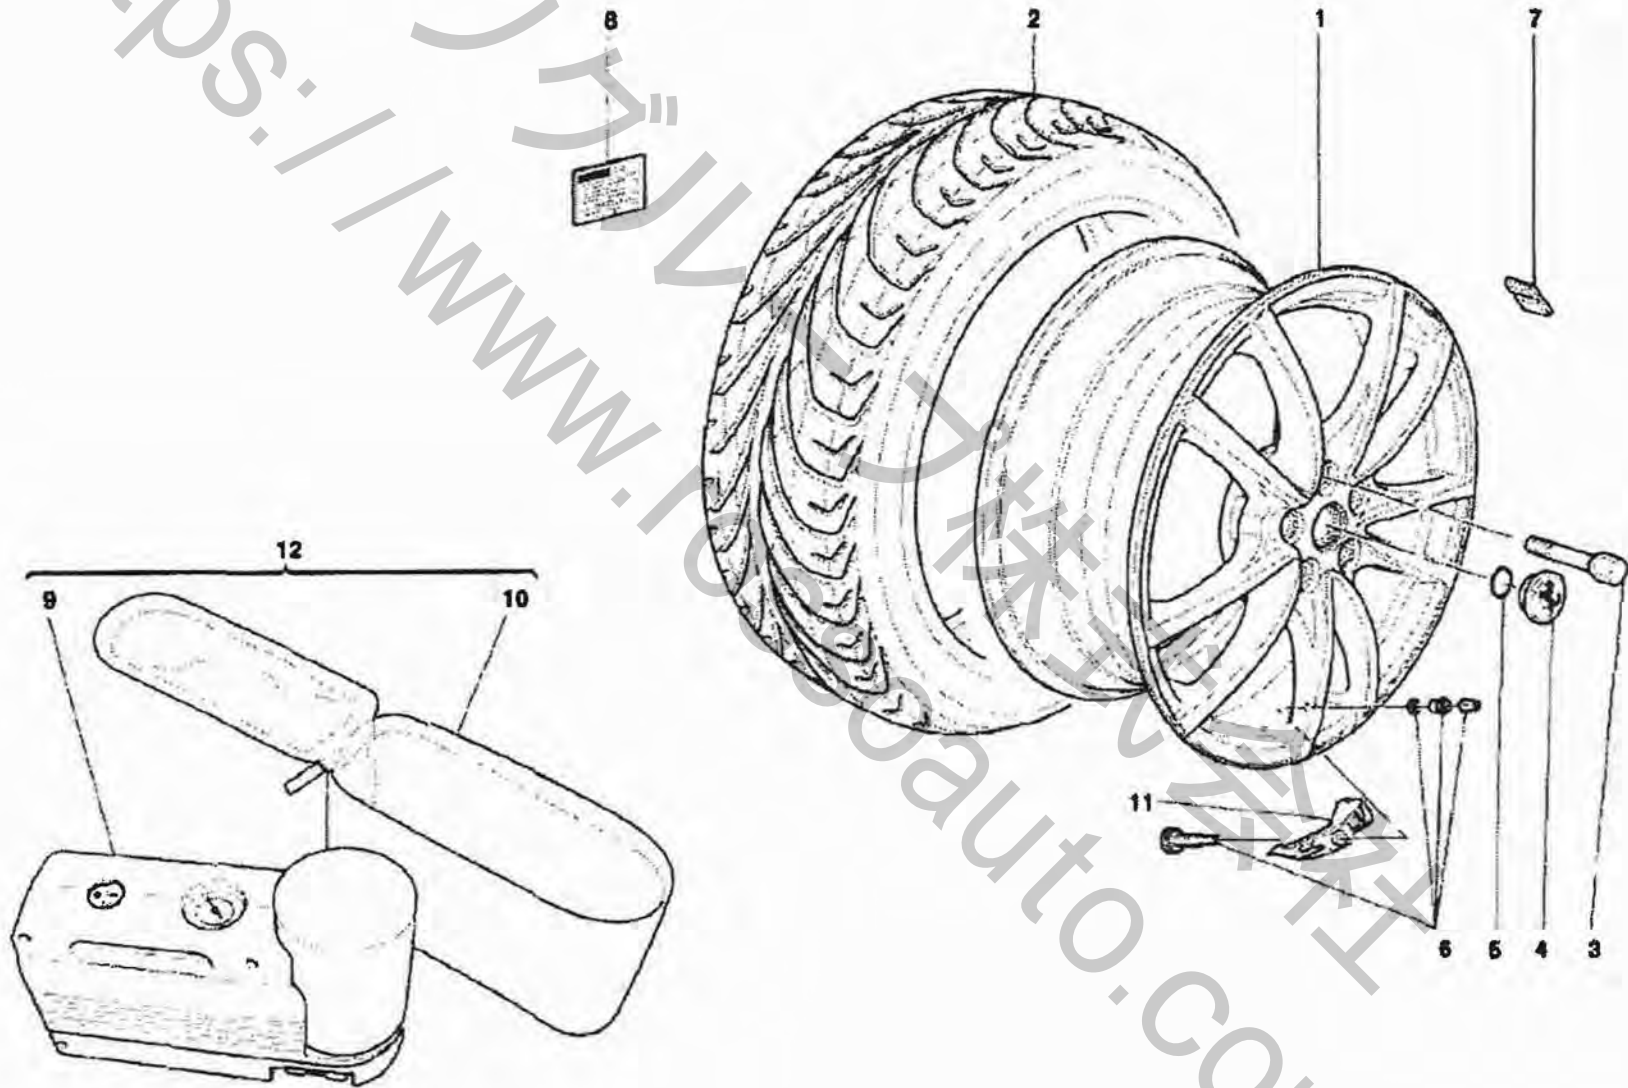

Brand: FERRARI
Car Model: F430 Scuderia

Page: 1
Table:0047 WHEELS

Rif	Part.N	Q.ty	Description
1	226576	2	FRONT WHEEL RIM
-	242310	2	FRONT WHEEL RIM -Opaque gold color painted-
-	226580	2	REAR WHEEL RIM
-	242309	2	REAR WHEEL RIM -Opaque gold color painted-
2	-	1	FRONT TYRE -Not as spare part-
-	-	1	REAR TYRE -Not as spare part-
3	206274	20	WHEEL STUD -Titanium-
4	108947	4	RIM CUP
5	120065	4	O.R. GASKET
6	185328	4	VALVE
7	212174	0	COUNTER-WEIGHT -Gr. 5-
-	212175	0	COUNTER-WEIGHT -Gr. 10-
8	200868	1	PIRELLI TYRE PRESSURE PLATE -Not for USA, CDN and AUS-
-	240851	1	PIRELLI TYRE PRESSURE PLATE -Valid for AUS-
-	241319	1	PIRELLI TYRE PRESSURE PLATE -Valid for USA and CDN-
9	215486	1	TYRE REPAIR KIT
10	68926700	1	PORTFOLIO
11	224549	1	TYRE PRESSURE SENSOR -Valid for TPMS equipped cars- -Not for USA, CDN and J-
-	224549	1	TYRE PRESSURE SENSOR -Valid for TPMS equipped cars- -Valid for USA and CDN-
-	199418	1	TYRE PRESSURE SENSOR -Valid for J-
12	68926600	1	COMPLETE TYRE REPAIR KIT