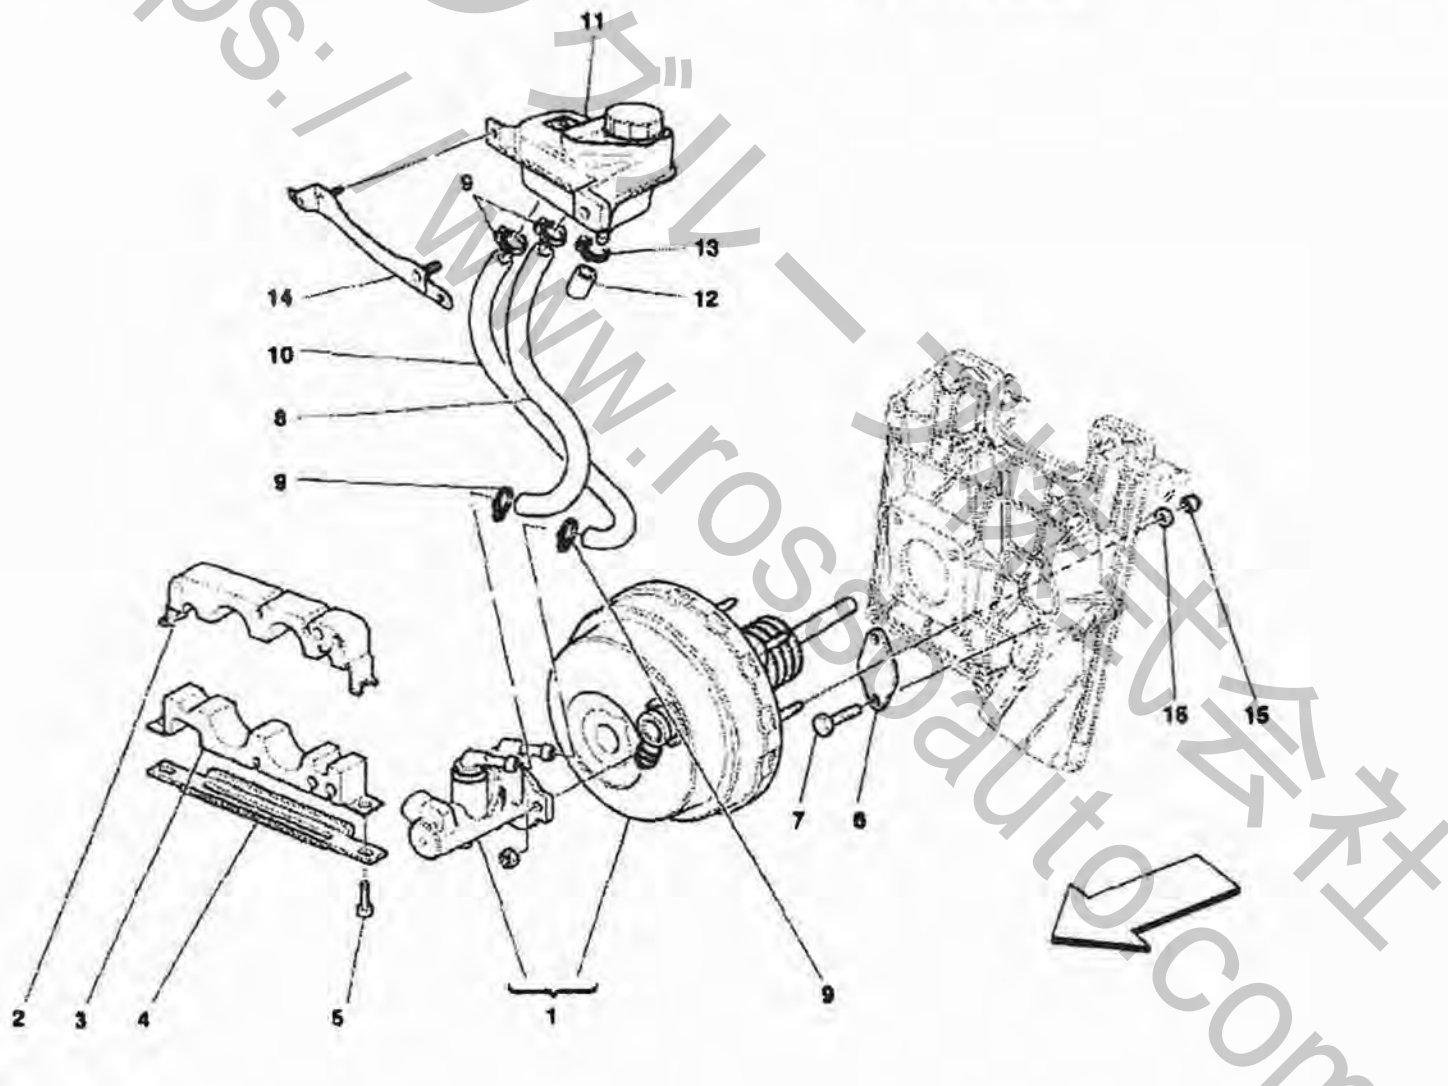

Brand: FERRARI
Car Model: F430 Scuderia

Page: 1
Table:0034 BRAKES AND CLUTCH HYDRAULIC
CONTROLS

Car Model: F430 Scuderia

Table:0034 BRAKES AND CLUTCH HYDRAULIC CONTROLS

Rif	Part.N	Q.ty	Description
1	198634	1	COMPLETE BRAKE BOOSTER
2	201028	3	UPPER SUPPORT
3	201029	3	LOWER SUPPORT
4	211683	3	SMALL PLATE
5	64830600	6	SCREW
6	174177	1	FLANGE
7	16043021	2	SCREW
8	154011	1	PIPE FROM FRONT UNION TO TANK - Not for GD-
-	219142	1	PIPE FROM FRONT UNION TO TANK - Valid for GD-
9	13000190	4	SCREW COLLAR
10	194598	1	PIPE FROM REAR UNION TO TANK -Not for GD-
-	219141	1	PIPE FROM REAR UNION TO TANK - Valid for GD-
11	203903	1	COMPLETE BRAKE OIL TANK
12	136379	1	PLUG
13	13000190	1	SCREW COLLAR
14	195352	1	BRACKET -Not for GD-
-	210758	1	BRACKET -Valid for GD-
15	104030	4	NUT
16	12601374	4	WASHER