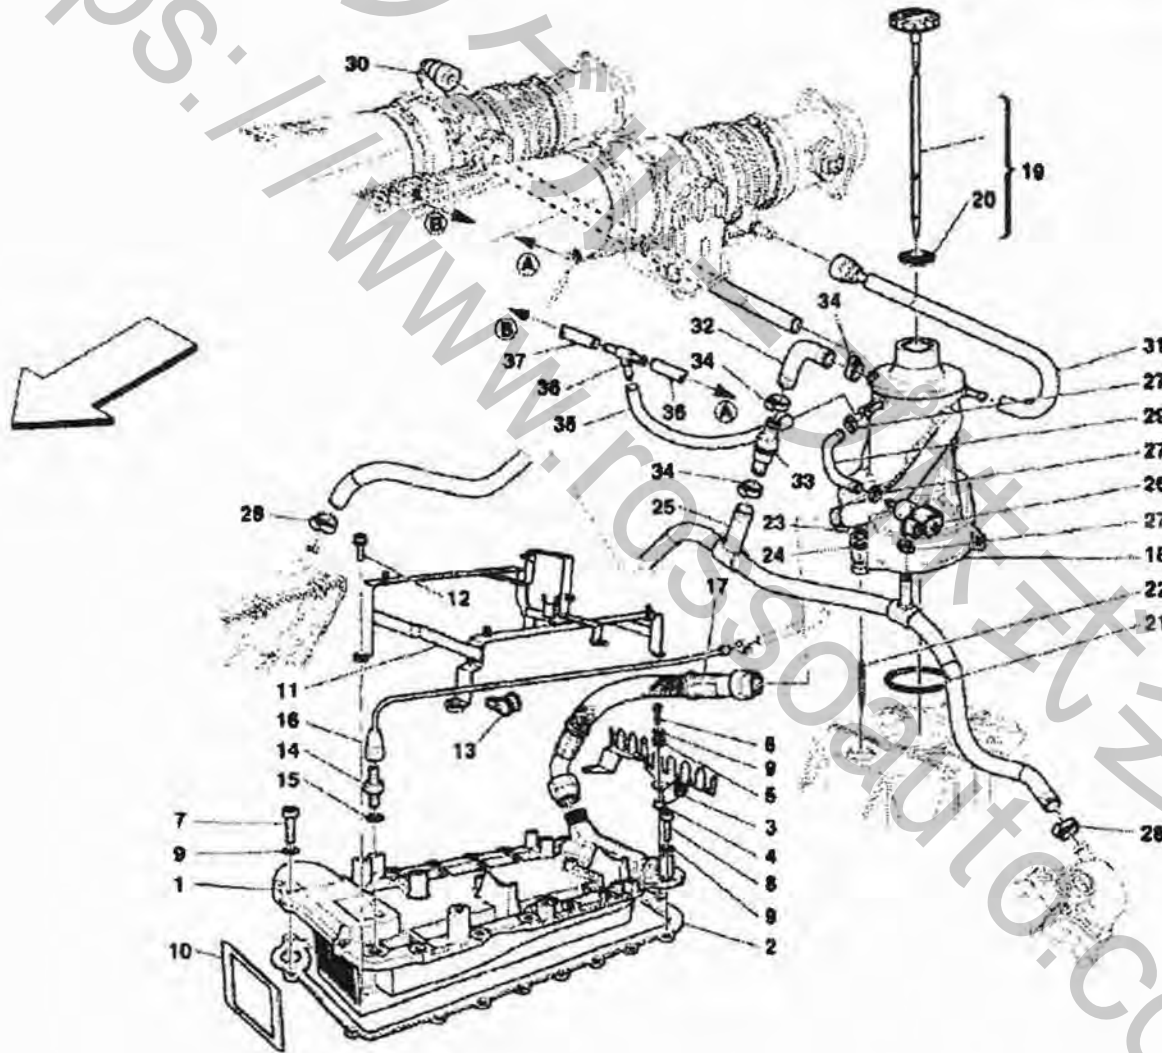

Brand: FERRARI
Car Model: F430 Scuderia

Page: 1
Table:0019 LUBRICATION SYSTEM - TANK -
HEAT EXCHANGER

Car Model: F430 Scuderia

Table:0019 LUBRICATION SYSTEM - TANK - HEAT EXCHANGER

Rif	Part.N	Q.ty	Description
1	197150	1	HEAT EXCHANGER
2	174600	1	GASKET
3	210388	1	CONNECTOR SUPPORTING BRACKET
4	149707	2	SPACER
5	177576	2	CABLE GROMMET
6	231621	2	SCREW
7	231620	2	SCREW
8	231622	15	SCREW
9	11197774	19	WASHER
10	185581	1	GASKET
11	202251	1	BRACKET
12	233600	4	SCREW
13	10440990	1	BRACKET WITH SHEATH
14	192327	1	UNION
15	10284460	1	GASKET
16	211844	1	VENT PIPE
17	225937	1	HOSE FROM ENGINE TO DISAREATOR
18	236831	1	AIR-OIL DISAREATOR -Not for USA and CDN-
-	236843	1	AIR-OIL SEPARATOR -Valid for USA and CDN-
19	212362	1	TANK PLUG
20	211634	1	GASKET
21	176388	1	GASKET
22	13517124	3	STUD
23	101139	3	NUT
24	12601374	3	WASHER
25	236801	1	VENT PIPE
26	236836	1	SOLENOID VALVE
27	178051	3	CLAMP
28	178051	2	CLAMP
29	236846	1	VENT PIPE
30	216063	1	INTAKE STEAM R.H. HOPE -Not for USA and CDN-
-	216068	1	INTAKE STEAM R.H. HOPE -Valid for USA and CDN-

Rif	Part.N	Q.ty	Description
31	216064	1	INTAKE STEAM L.H. HOPE -Not for USA and CDN-
-	216069	1	INTAKE STEAM L.H. HOPE -Valid for USA and CDN-
32	235904	1	VENT PIPE
33	234801	1	NONRETURN VALVE
34	228142	3	CLAMP
35	195330	1	RUBBER HOSE
36	161816	1	3-WAY UNION
37	195331	2	RUBBER HOSE -Not as spare part - Replaced by 159539-
-	159539	2	RUBBER HOSE