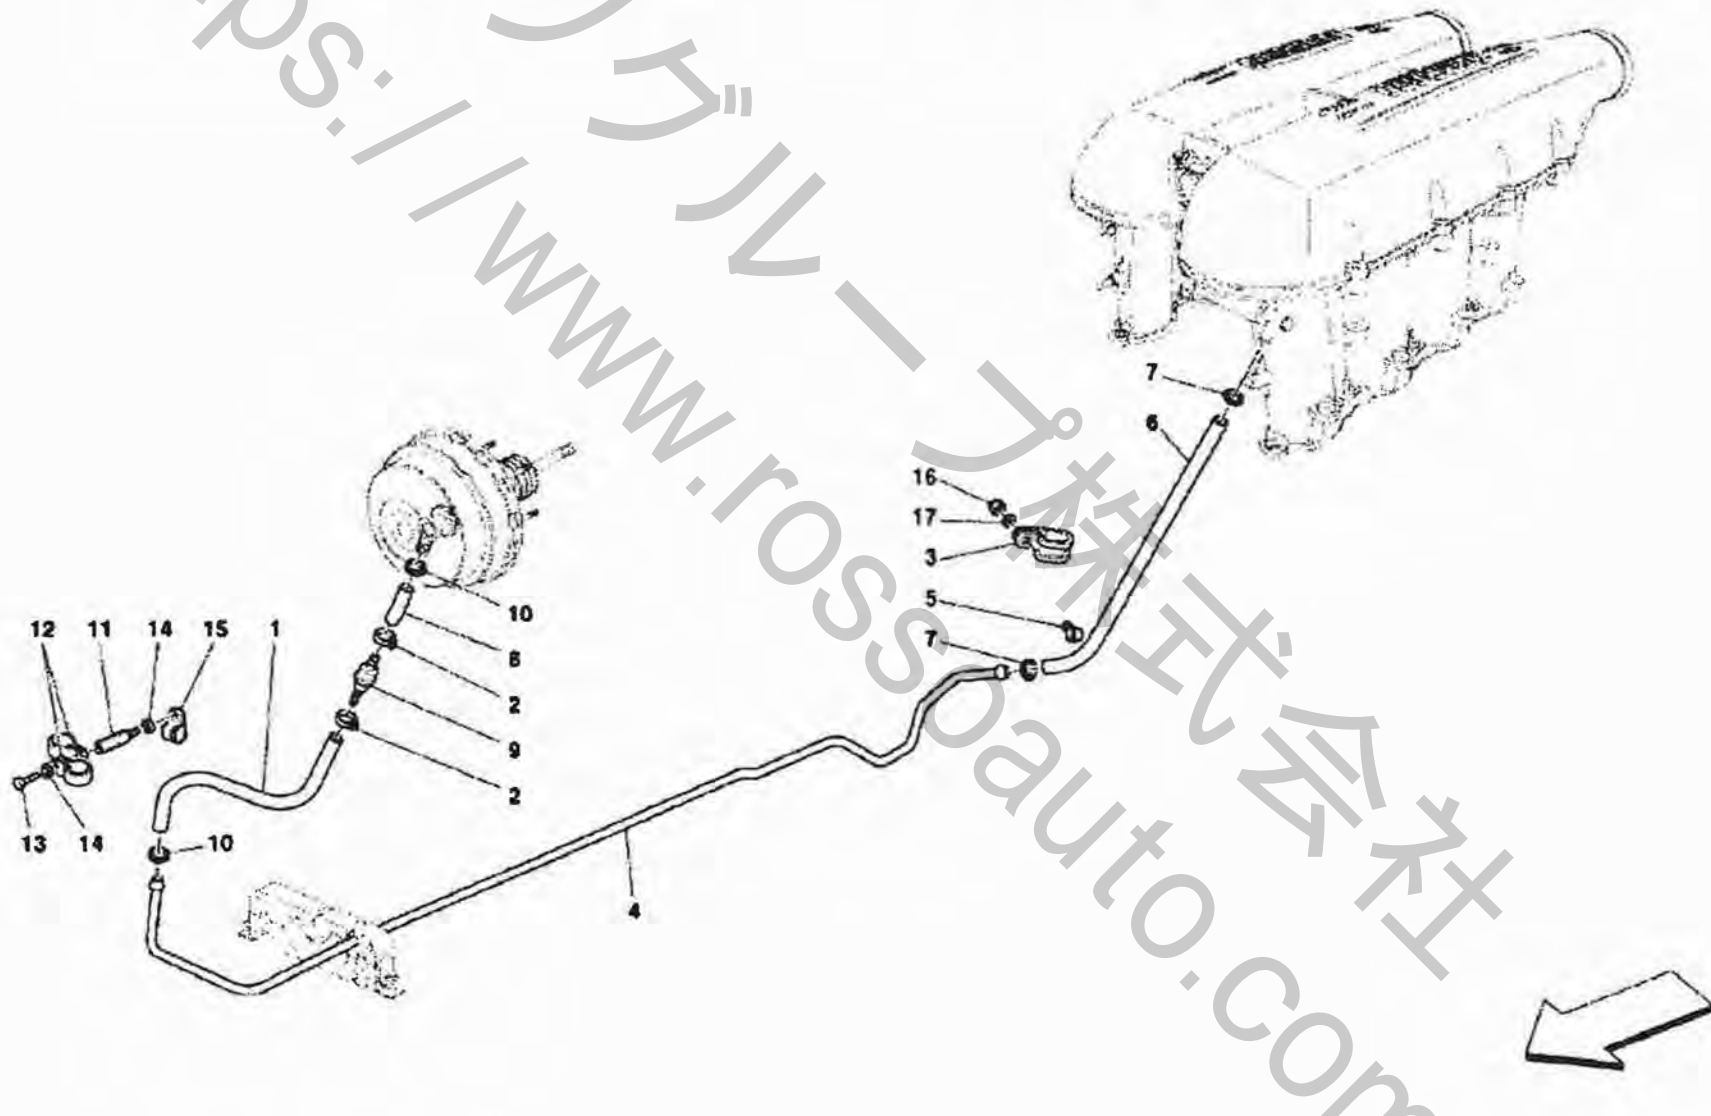

Brand: FERRARI
Car Model: F430 Scuderia

Page: 1
Table:0035 BRAKE BOOSTER SYSTEM

Car Model: F430 Scuderia

Table:0035 BRAKE BOOSTER SYSTEM

Rif	Part.N	Q.ty	Description
1	217381	1	RUBBER HOSE FROM VALVE TO UNDERFLOOR TUBE -Not for GD-
-	219334	1	RUBBER HOSE FROM VALVE TO UNDERFLOOR TUBE -Valid for GD-
2	164015	2	COLLAR FOR SLEEVE
3	61712500	2	BRACKET
4	202553	1	BRAKE BOOSTER UNDERFLOOR TUBE
5	10450190	1	BRACKET WITH SHEATH
6	211984	1	RUBBER HOSE
7	161490	2	SCREW COLLAR
8	217380	1	RUBBER HOSE -Not for GD-
-	127213	1	RUBBER HOSE -Valid for GD-
9	193186	1	NONRETURN VALVE
10	161490	2	SCREW COLLAR
11	178772	1	STUD
12	10441390	2	BRACKET WITH SHEATH
13	10902224	1	SCREW
14	127494	2	WASHER
15	10441690	1	BRACKET
16	102948	2	NUT
17	12639724	2	WASHER