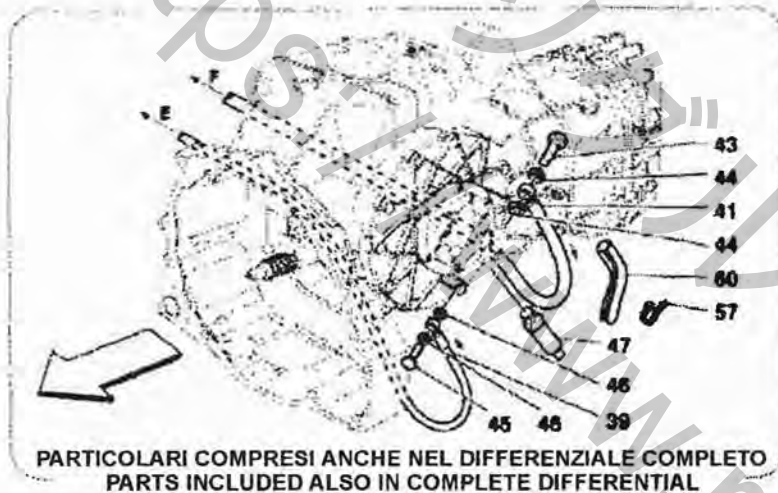

Brand: FERRARI
Car Model: F430 Scuderia

Page: 1
Table:0028 POWER UNIT AND TANK