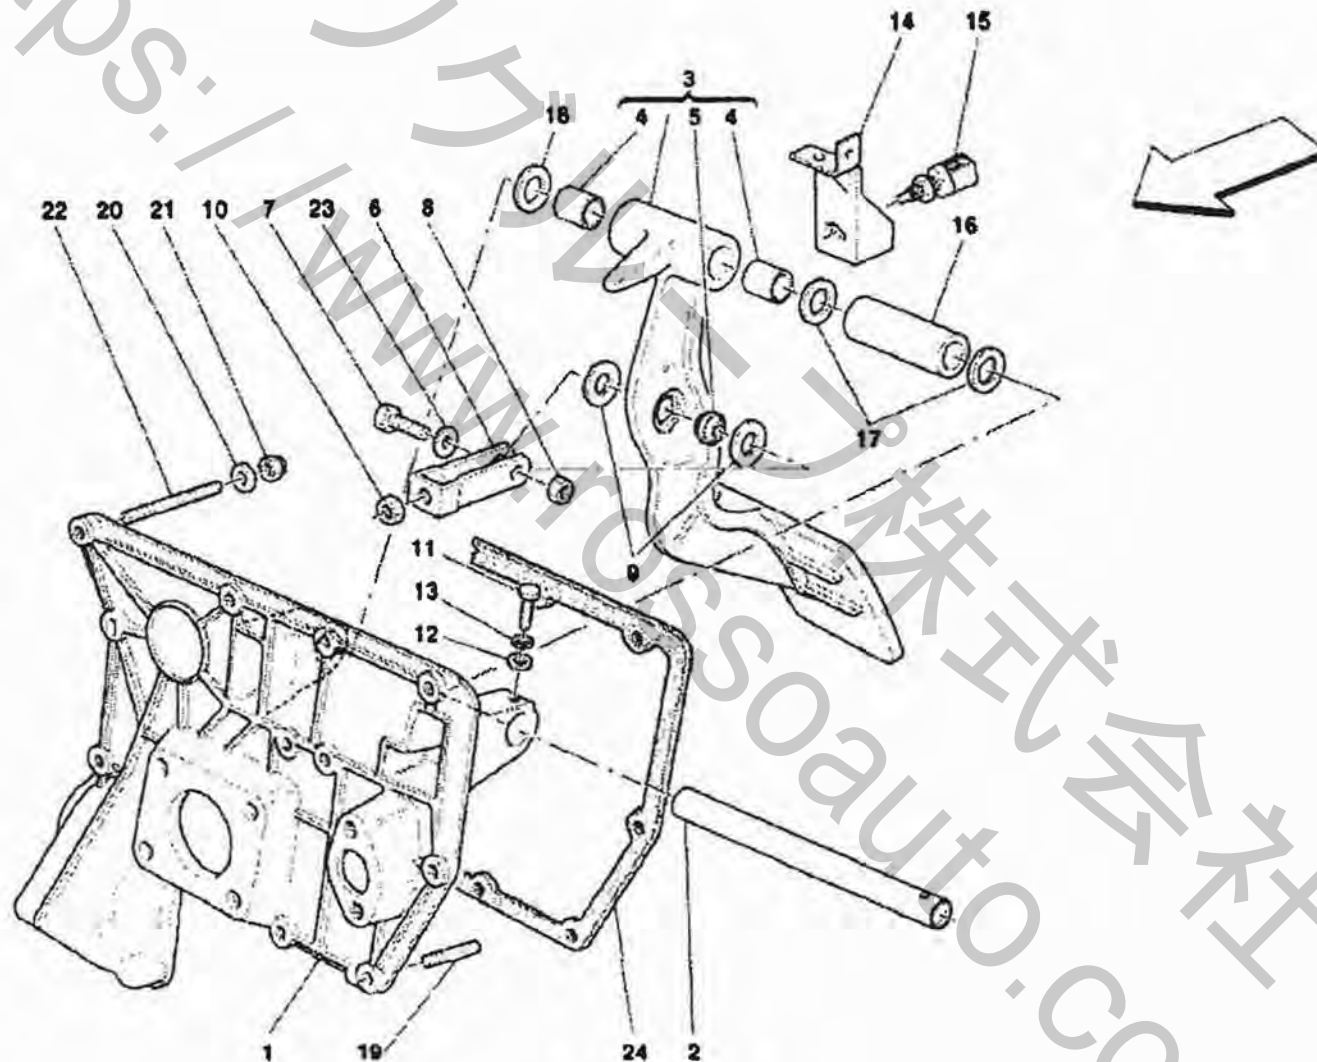

Brand: FERRARI  
Car Model: F430 Scuderia

Page: 1  
Table:0026 PEDALS - Valid for GD -

Table:0026 PEDALS - Valid for GD -

Rif	Part.N	Q.ty	Car Model: F430 Scuderia Description
1	214215	1	PEDALS SUPPORT
2	177120	1	PEDALS SUPPORT PIN
3	201578	1	COMPLETE BRAKE PEDAL
4	103163	2	SELF-LUBRICATING BUSHING
5	176475	1	BALL JOINT
6	199754	2	FORK
7	16043724	1	SCREW
8	147985	1	NUT
9	176522	2	PLASTIC WASHER
10	16102314	1	NUT
11	10902424	1	SCREW
12	10519424	1	WASHER
13	127494	1	WASHER
14	219557	1	SWITCH SUPPORT
15	201957	1	PUSH-BUTTON SWITCH
16	178496	1	SPACER
17	113836	2	WASHER
18	106083	1	SPACER WASHER -Th. 1mm-
-	113833	1	SPACER WASHER -Th. 1,1mm- -Possible fitting-
-	113834	1	SPACER WASHER -Th. 1,2mm- -Possible fitting-
-	113835	1	SPACER WASHER -Th. 1,3mm- -Possible fitting-
-	113836	1	SPACER WASHER -Th. 1,4mm- -Possible fitting-
19	13516924	9	STUD
20	12638524	9	WASHER
21	104030	9	NUT
22	13517524	2	STUD
23	12601374	2	WASHER
24	177131	1	PEDALS SUPPORT GASKET