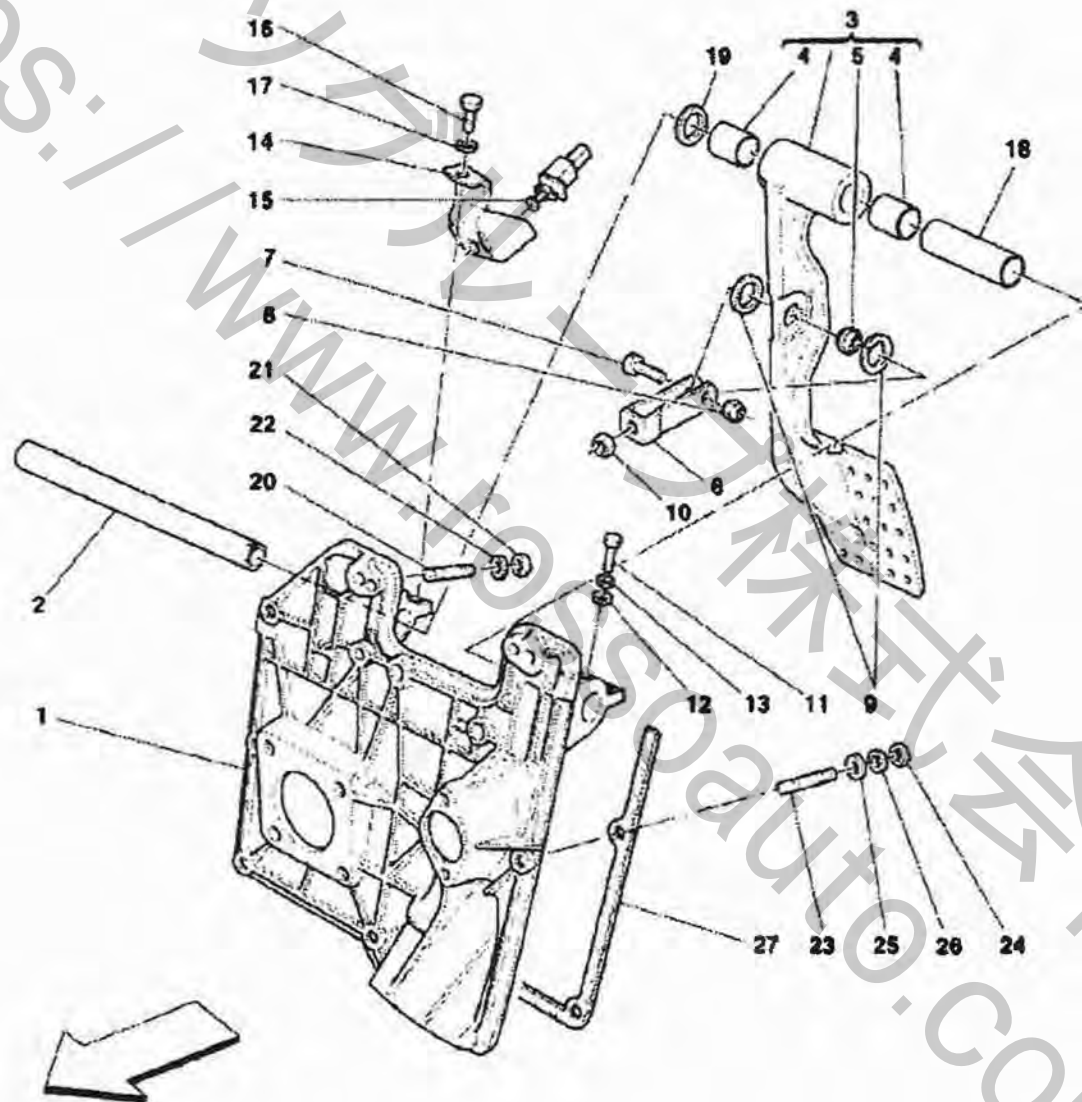

Brand: FERRARI
Car Model: F430 Scuderia

Page: 1
Table:0025 PEDALS - Not for GD -

Car Model: F430 Scuderia

Table:0025 PEDALS - Not for GD -

Rif	Part.N	Q.ty	Description
1	176464	1	PEDALS SUPPORT
2	176466	1	PEDALS SUPPORT PIN
3	196791	1	COMPLETE BRAKE PEDAL
4	103163	2	SELF-LUBRICATING BUSHING
5	176475	1	BALL JOINT
6	199754	1	FORK
7	16043724	1	SCREW
8	147985	1	NUT
9	176522	2	PLASTIC WASHER
10	16102314	1	NUT
11	10902424	1	SCREW
12	10519424	1	WASHER
13	127494	1	WASHER
14	219558	1	SWITCH SUPPORT
15	201957	1	PUSH-BUTTON SWITCH
16	16043224	1	SCREW
17	106852	1	WASHER
18	176918	1	SPACER
19	178340	1	SPACER WASHER
-	113834	1	SPACER WASHER -Th. 1,2mm- -Possible fitting-
-	113835	1	SPACER WASHER -Th. 1,3mm- -Possible fitting-
-	113836	1	SPACER WASHER -Th. 1,4mm- -Possible fitting-
20	13516924	6	STUD
21	104030	6	NUT
22	12646724	6	WASHER
23	13517024	2	STUD
24	16102377	2	NUT
25	13550321	2	WASHER
26	12601374	2	WASHER
27	176524	1	PEDALS SUPPORT GASKET