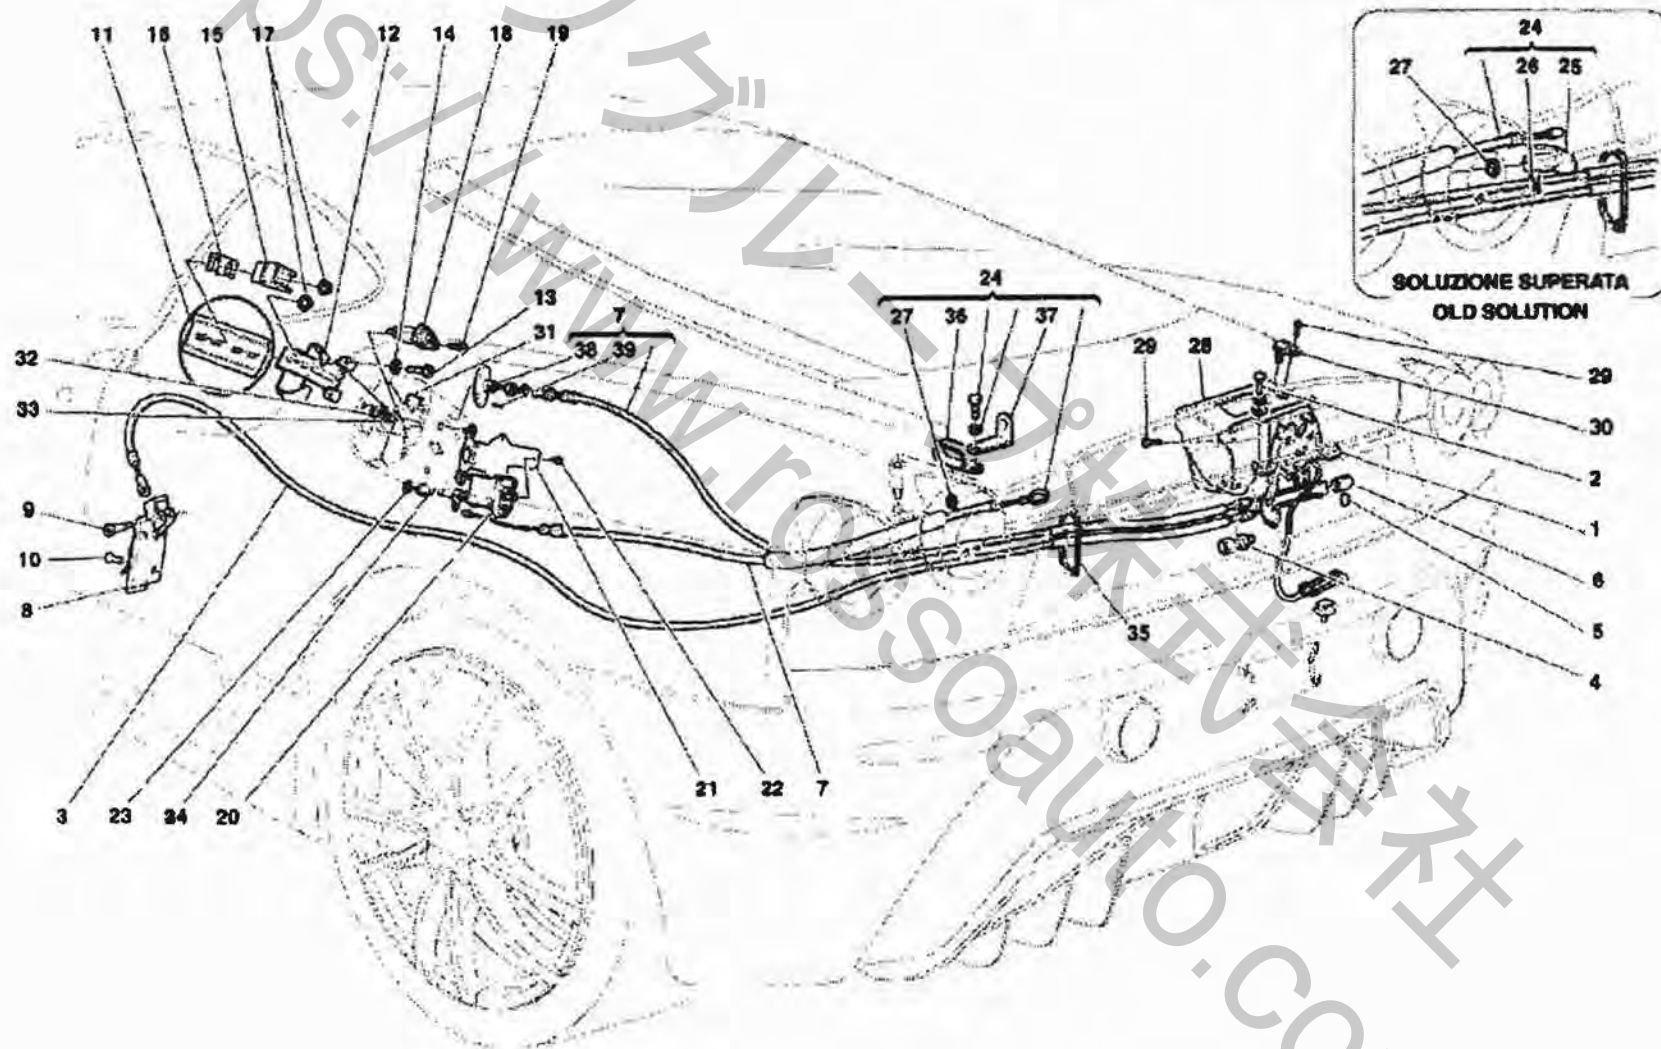

Brand: FERRARI
Car Model: F430 Scuderia

Page: 1
Table:0114 OPENING DEVICES FOR
ENGINE BONNET AND GAS DOOR

Car Model: F430 Scuderia

Table:0114 OPENING DEVICES FOR ENGINE BONNET AND GAS DOOR

Rif	Part.N	Q.ty	Description
1	65732400	1	COMPLETE ENGINE BONNET LOCK -Not for GD-
-	65732500	1	COMPLETE ENGINE BONNET LOCK -Valid for GD-
2	16286127	2	SCREW
3	88746100	1	CABLE FOR MOTOR BONNET OPENING
4	62828900	1	REGISTER FOR CABLES
5	60276805	1	DOWEL
6	60276607	1	CONNECTION
7	80412000	1	COMPLETE SAFETY LOCK CABLE FOR ENGINE HOOD -Not for GD-
-	80412100	1	COMPLETE SAFETY LOCK CABLE FOR ENGINE HOOD -Valid for GD-
8	80176200	1	HANDLE FOR REAR HOOD OPENING
9	80617400	1	PIN
10	13299477	1	SCREW
11	68034100	1	FUEL INLET LID
12	67934900	1	HINGE FOR GAS UNION DOOR
13	13274014	2	SCREW
14	12605274	2	WASHER
15	65396000	1	STRIKER
16	65396100	2	SPACER
17	14084111	2	NUT
18	153069	1	OPEN DOOR SWITCH
19	15688875	1	SCREW
20	69918500	1	ACTUATOR
21	69729700	1	ACTUATOR SUPPORTING BRACKET
22	15689601	2	SCREW
23	67067600	1	GASKET
24	69775300	1	COMPLETE SAFETY CABLE FOR GAS UNION DOOR -Valid till Ass. Nr. 73778-
-	81018800	1	COMPLETE SAFETY CABLE FOR GAS UNION DOOR -Valid from Ass. Nr. 73779-
25	60710900	1	EMERGENCY HANDLE -Valid till Ass. Nr. 73778-
26	60711000	1	CLIP -Valid till Ass. Nr. 73778-
-	11087676	1	FLEXIBLE RING -Valid from Ass. Nr. 73779-

Rif	Part.N	Q.ty	Description
27	11087676	2	FLEXIBLE RING
28	68854900	1	ENGINE BONNET LOCK SHIELD
29	13297477	1	SCREW
30	62535900	1	ADDITIONAL STOP LIGHT FIXED CONTACT
31	63879900	2	RUBBER PAD
32	168698	2	NUT
33	12637878	2	WASHER
34	67485800	1	BUSHING
35	145854	1	CLAMP
36	10815787	1	CLAMP
37	81018600	1	BRACKET
38	60710900	1	EMERGENCY HANDLE
39	60711000	1	CLIP