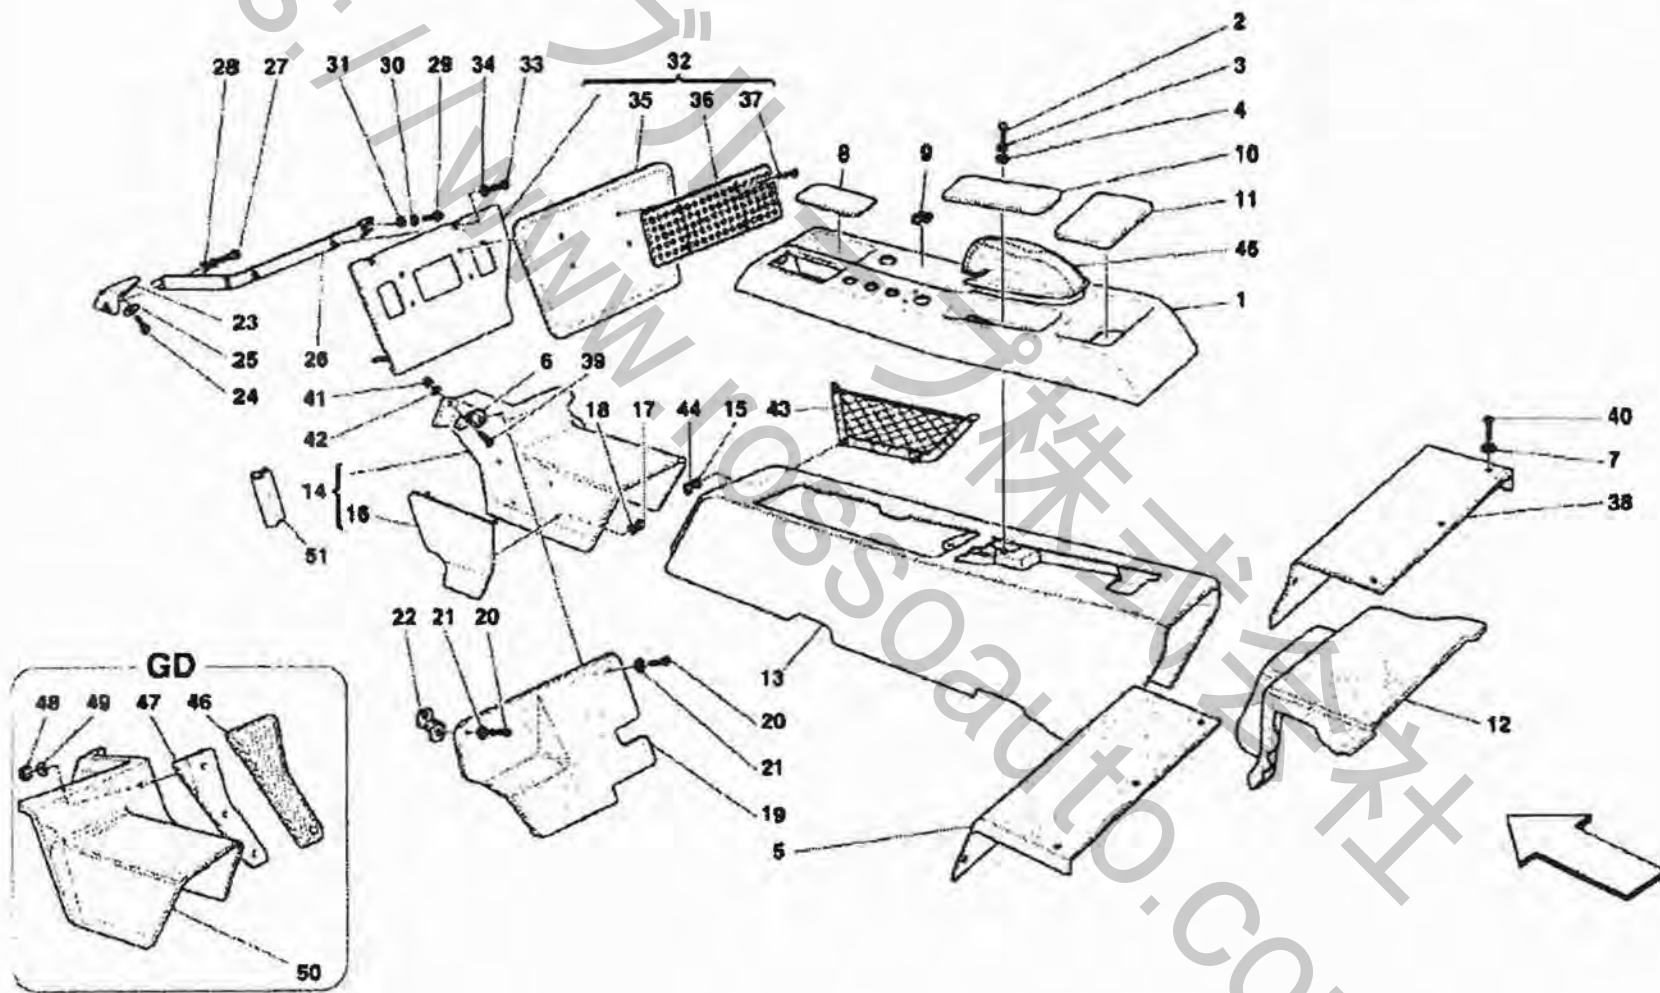

Rif	Part.N	Q.ty	Description
11	81033800	1	L.H. UPPER MOULDING FOR L.H. SEAT
12	65806500	12	ELASTIC PLATE
13	81126200	2	L.H. LOWER MOULDING -With pin counter rotation-
-	81126400	2	L.H. LOWER MOULDING -Without pin counter rotation-
14	81034500	2	L.H. SEAT GUIDE
15	80776200	2	SAFETY BELTS HEIGHT REGULATOR
16	16043421	4	SCREW
17	12625224	4	WASHER
18	12601374	4	WASHER
19	12646704	4	WASHER
20	64858500	2	PIN
21	11087776	2	FLEXIBLE RING
22	80433800	1	R.H. SAFETY BELTS -Not for USA and CDN-
-	80826800	1	R.H. SAFETY BELTS -Valid for USA and CDN-
-	80433700	1	L.H. SAFETY BELTS -Not for USA and CDN-
-	80826700	1	L.H. SAFETY BELTS -Valid for USA and CDN-
23	81021600	1	COMPLETE ROLL-BAR -Standard-
-	804319..	1	COMPLETE ROLL-BAR -Alcantara-
-	810217..	1	COMPLETE ROLL-BAR -LEATHER-
24	16044024	2	SCREW
25	67659200	2	COVER
26	13274177	4	SCREW
27	16287124	6	SCREW
28	81034300	2	ADJUSTING KNOB
29	81034400	2	R.H. SEAT GUIDE
30	80978200	2	BUCKLE BRANCH COVER -Black alcantara with black seam-
-	80978600	2	BUCKLE BRANCH COVER -Red alcantara with red seam-
-	809798..	2	BUCKLE BRANCH COVER -Leather-
-	809796..	2	BUCKLE BRANCH COVER -Standard- - Alcantara-
31	67606400	4	PLUG

Brand: FERRARI
Car Model: F430 Scuderia

Page: 1
Table:0123 TUNNEL - FRAMEWORK
AND ACCESSORIES