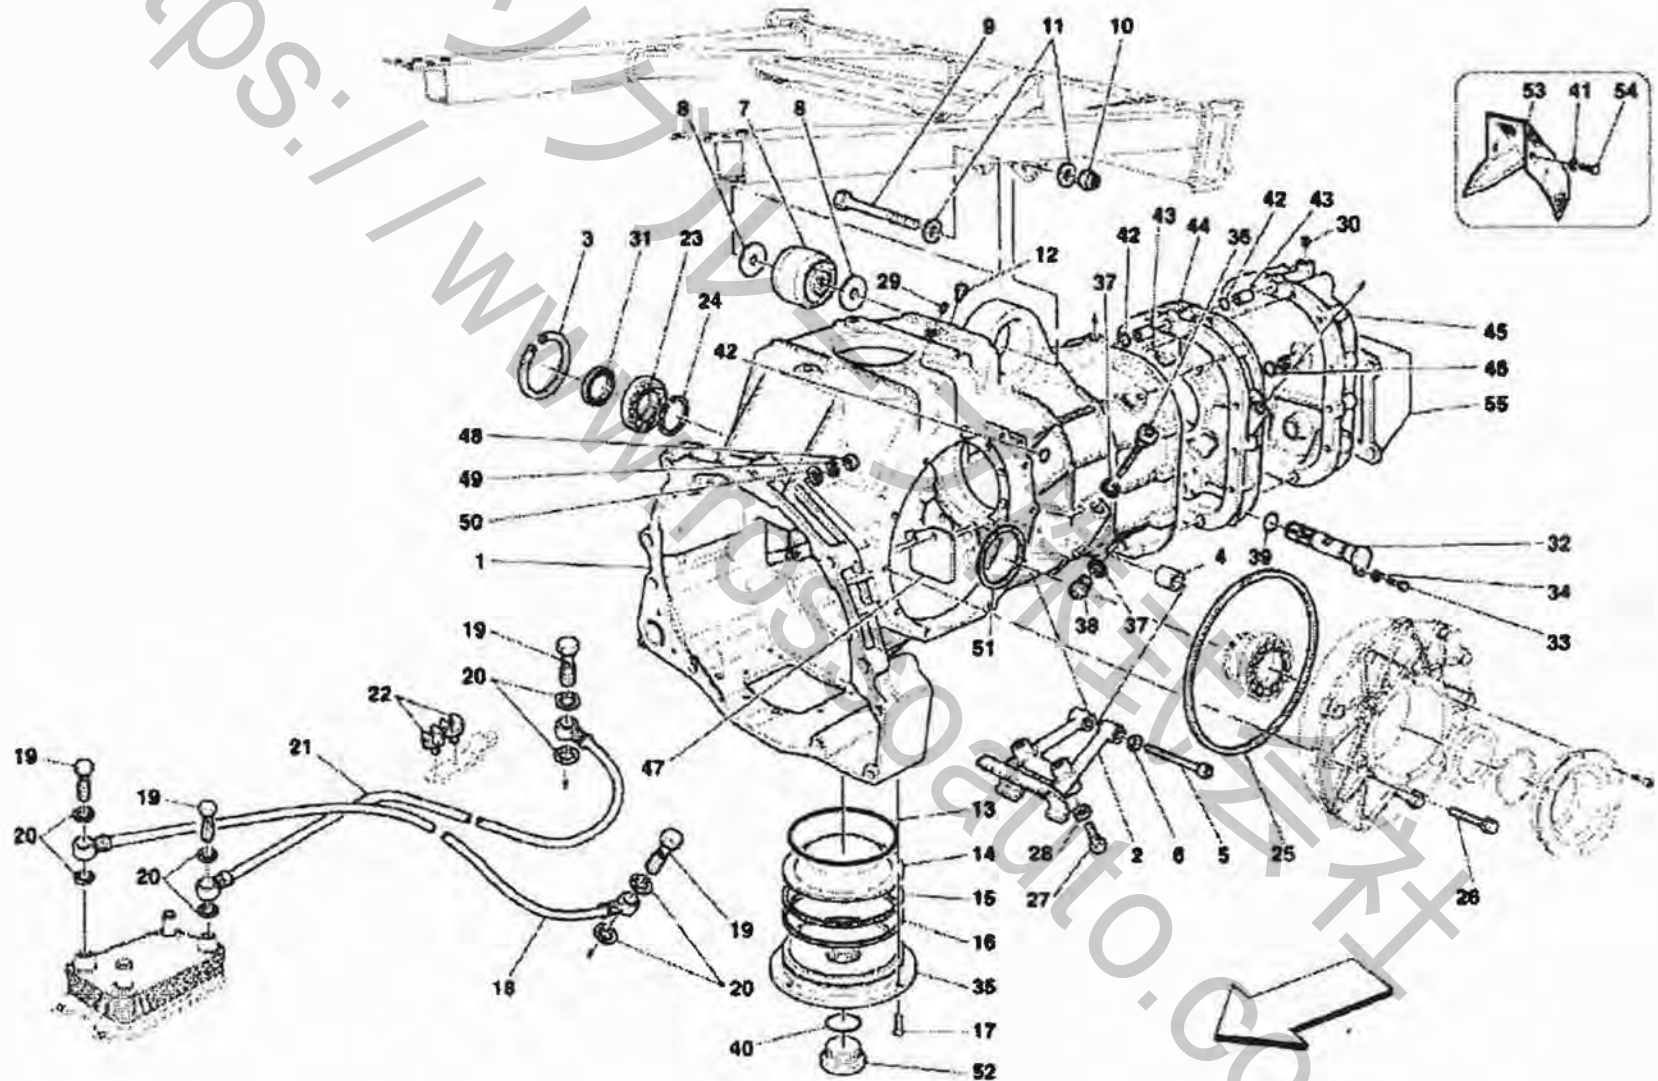

Brand: FERRARI
Car Model: F430 Scuderia

Page: 1
Table:0029 GEARBOX - COVERS

Car Model: F430 Scuderia

Rif	Part.N	Q.ty	Description
*	212633	1	GEARBOX
1	241797	1	COMPLETE TRANSMISSION
2	215599	1	GUARD ABSORBER
3	185723	1	SEEGER RING
4	213174	1	BUSHING Outer Ø 32 mm. Inner Ø 17 mm.
5	14314774	1	SCREW
6	13507734	1	WASHER
7	237531	1	BUFFER FOR SUPPORT
8	188141	2	RETAINING WASHER
9	11117134	1	SCREW
10	106004	1	NUT
11	14496824	2	WASHER
12	197797	1	BREATHER
13	190183	1	O.R. GASKET
14	122429	1	OIL FILTER
15	185723	1	SEEGER RING
16	207541	1	GASKET
17	14440620	4	SCREW
18	198163	1	OIL DELIVERY PIPE
19	184727	4	UNION
20	145192	8	GASKET
21	198166	1	OIL RETURN PIPE
22	65250000	2	CLIP
23	184995	1	BALL BEARING
24	184994	1	FLEXIBLE RING
25	205881	1	THICKNESS -mm. 2,5-
-	206349	1	THICKNESS -mm. 2,2-
-	206350	1	THICKNESS -mm. 2,8-
-	206351	1	THICKNESS -mm. 3,0-
26	16287421	11	SCREW
27	15231524	2	SCREW
28	12601474	2	WASHER
29	14326001	1	THREADED PLUG
30	14326101	1	THREADED PLUG
31	184006	1	R.H. OIL RING
32	182100	1	GEAR BOX OIL FILTER

Table:0029 GEARBOX - COVERS

Rif	Part.N	Q.ty	Description
33	10977624	1	SCREW
34	11199277	1	WASHER
35	198596	1	OIL FILTER COVER
36	182117	1	OIL LEVEL ROD
37	10263460	3	GASKET
38	183962	2	PLUG
39	182119	1	O.R. GASKET
40	10265060	1	GASKET
41	14446924	2	WASHER
42	14456981	4	GASKET
43	150957	4	CENTERING BUSHING
44	187064	1	PLATE
45	212634	1	REAR COVER
46	137192	2	GASKET
47	183986	1	PLATE
48	176573	7	NUT
49	127497	7	WASHER
50	14496624	7	WASHER
51	206351	1	RING -Thickness mm. 3,0- -Possible fitting-
-	206350	1	RING -Thickness mm. 2,8- -Possible fitting-
-	214788	1	RING -Thickness mm. 2,6- -Possible fitting-
-	205881	1	RING -Thickness mm. 2,5- -Possible fitting-
52	10276140	1	PLUG
53	69619500	1	ANTI-HEAT SHIELD
54	10977624	2	SCREW
55	207461	1	REAR SHOCK ABSORBER -Valid for USA and CDN-