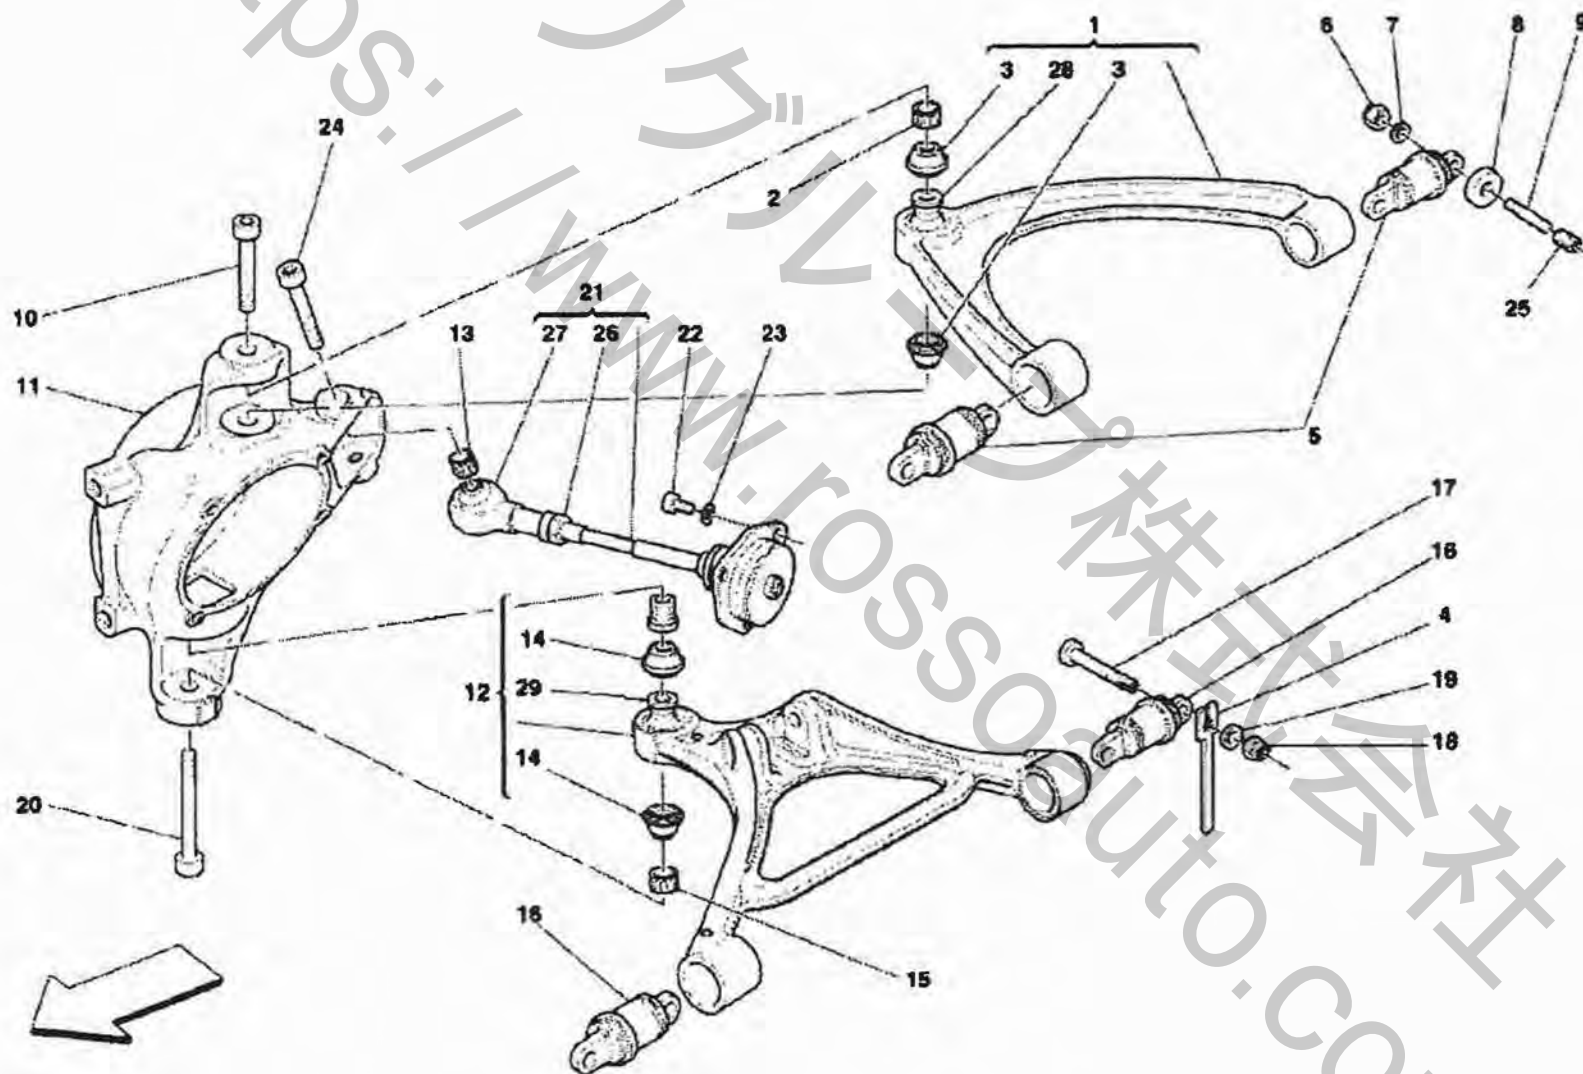

Brand: FERRARI
Car Model: F430 Scuderia

Page: 1
Table:0046 REAR SUSPENSION - WISHBONES

Car Model: F430 Scuderia

Table:0046 REAR SUSPENSION - WISHBONES

Rif	Part.N	Q.ty	Description
1	200946	2	UPPER LEVER
2	179555	2	UPPER LEVER COMPENSATOR RING
3	171848	4	BOOT
4	175910	6	ADJUSTING PLATE TH. 1mm -Possible fitting-
-	175911	6	ADJUSTING PLATE TH. 2mm -Possible fitting-
-	175912	6	ADJUSTING PLATE TH. 3mm -Possible fitting-
-	178953	6	ADJUSTING PLATE TH. 4mm -Possible fitting-
-	215549	6	ADJUSTING PLATE TH. 5mm -Possible fitting-
-	178942	2	ADJUSTING PLATE TH. 1mm -Possible fitting-
-	178943	2	ADJUSTING PLATE TH. 2mm -Possible fitting-
-	178944	2	ADJUSTING PLATE TH. 3mm -Possible fitting-
-	178954	2	ADJUSTING PLATE TH. 4mm -Possible fitting-
-	215621	2	ADJUSTING PLATE TH. 5mm -Possible fitting-
5	209167	4	FLAMBLOC
6	104030	8	NUT
7	14496524	8	WASHER
8	12628904	8	WASHER
9	170155	8	THREADED BAR
10	179556	2	SCREW
11	179330	1	R.H. REAR STEERING KNUCKLE
-	179328	1	L.H. REAR STEERING KNUCKLE
12	200941	1	R.H. LOWER LEVER
-	200942	1	L.H. LOWER LEVER
13	179555	2	TIE ROD COMPENSATOR RING
14	171847	4	BOOT
15	179554	2	LOWER LEVER COMPENSATOR RING
16	209166	4	FLAMBLOC
17	182215	8	SCREW
18	104114	8	NUT

Rif	Part.N	Q.ty	Description
19	14496624	8	WASHER
20	181598	2	SCREW
21	194791	2	COMPLETE TIE ROD
22	14306224	6	SCREW
23	11194074	6	WASHER
24	179556	2	SCREW
25	13582210	8	THREADED INSERT
26	204248	2	NUT
27	194794	2	BALL TIE ROD
28	203633	2	BALL JOINT
29	203632	2	BALL JOINT