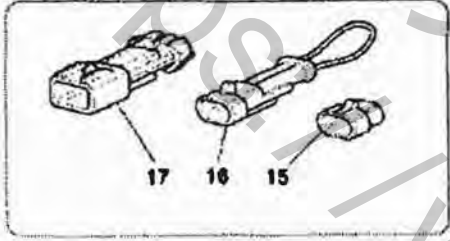

Rif	Part.N	Q.ty	Description
52	14084011	4	NUT
53	68981600	1	R.H. OUTER REAR VIEW MIRROR GLASS
-	68981700	1	L.H. OUTER REAR VIEW MIRROR GLASS
54	10418801	2	BRACKET
55	102741	2	NUT
56	12644424	2	WASHER
57	65889400	1	OUTSIDE TEMPERATURE FEELER
58	69742000	1	L.H. REAR VIEW OUTER PLATE
-	69741900	1	R.H. REAR VIEW OUTER PLATE

ROSSO
株式会社
www.rossoauto.com

Brand: FERRARI
Car Model: F430 Scuderia

Page: 1
Table:0118 FIXING GLASS - OPTIONAL -