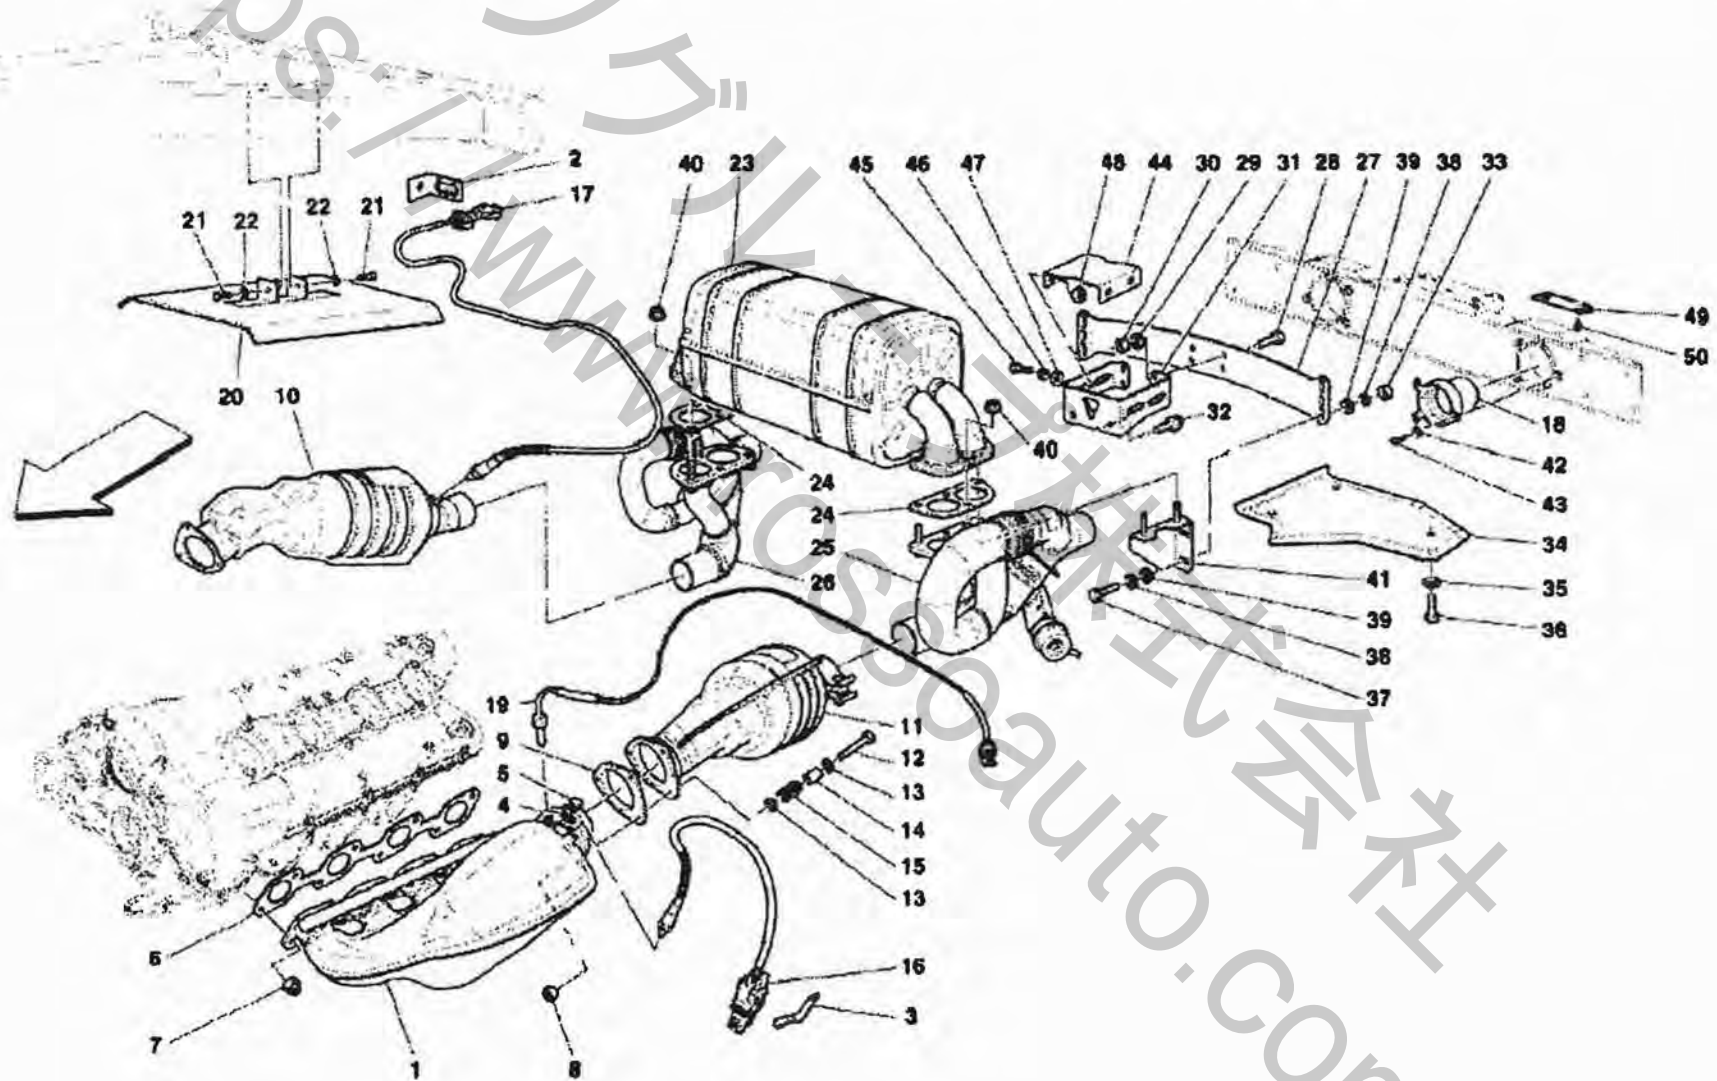

Brand: FERRARI
Car Model: F430 Scuderia

Page: 1
Table:0018 RACING EXHAUST SYSTEM

Car Model: F430 Scuderia

Rif	Part.N	Q.ty	Description
1	238706	1	L.H. EXHAUST MANIFOLD
-	238705	1	R.H. EXHAUST MANIFOLD
2	178366	2	BRACKET FOR CONNECTOR FIXING
3	175856	2	BRACKET FOR CONNECTOR FIXING
4	10298460	2	GASKET
5	110860	2	THREADED PLUG
6	211404	2	GASKET
7	210971	16	NUT
8	212191	6	NUT
9	154985	2	GASKET
10	237816	1	R.H. CATALYST
11	237817	1	L.H. CATALYST
12	16044524	6	SCREW
13	12646778	12	WASHER
14	114749	6	SPACER
15	111743	6	SPRING
16	182837	2	FRONT LAMBDA FEELER
17	180915	2	REAR LAMBDA FEELER
18	236529	2	EXHAUST TERMINAL
19	200934	2	THERMOCOUPLE
20	80697400	1	R.H. CATALYST SHIELD
-	80697500	1	L.H. CATALYST SHIELD
21	16297024	4	SCREW
22	12620474	4	WASHER
23	238269	1	COMPLETE EXHAUST SILENCER
24	177612	2	GASKET
25	237819	1	COMPLETE L.H. OUTLET PIPE
26	237818	1	COMPLETE R.H. OUTLET PIPE
27	240068	1	SILENCER SUPPORT EXHAUST SIDE
28	16043324	4	SCREW
29	127496	4	WASHER
30	16100824	4	NUT
31	212691	1	GEARBOX SIDE SILENCER SUPPORT
32	16043434	4	SCREW
33	16100824	4	NUT
34	238811	1	L.H. REAR PANEL -Not as spare part-
-	238760	1	R.H. REAR SHIELD

Table:0018 RACING EXHAUST SYSTEM

Rif	Part.N	Q.ty	Description
35	12643724	2	WASHER
-	12625224	4	WASHER
36	10902324	2	SCREW -M6x18-
-	16043324	4	SCREW -M8x18-
37	16043534	4	SCREW
38	12646778	8	WASHER
39	127496	8	WASHER
40	179808	8	NUT
41	210893	1	L.H. BRACKET
-	210892	1	R.H. BRACKET
42	12624124	6	WASHER
43	10977814	6	SCREW
44	221909	1	REINFORCEMENT
45	16043324	4	SCREW
46	12646724	4	WASHER
47	12601379	4	WASHER
48	16100824	4	NUT
49	80425400	1	R.H. HEAT SHIELD
-	80503000	1	L.H. HEAT SHIELD
50	16082870	4	SCREW