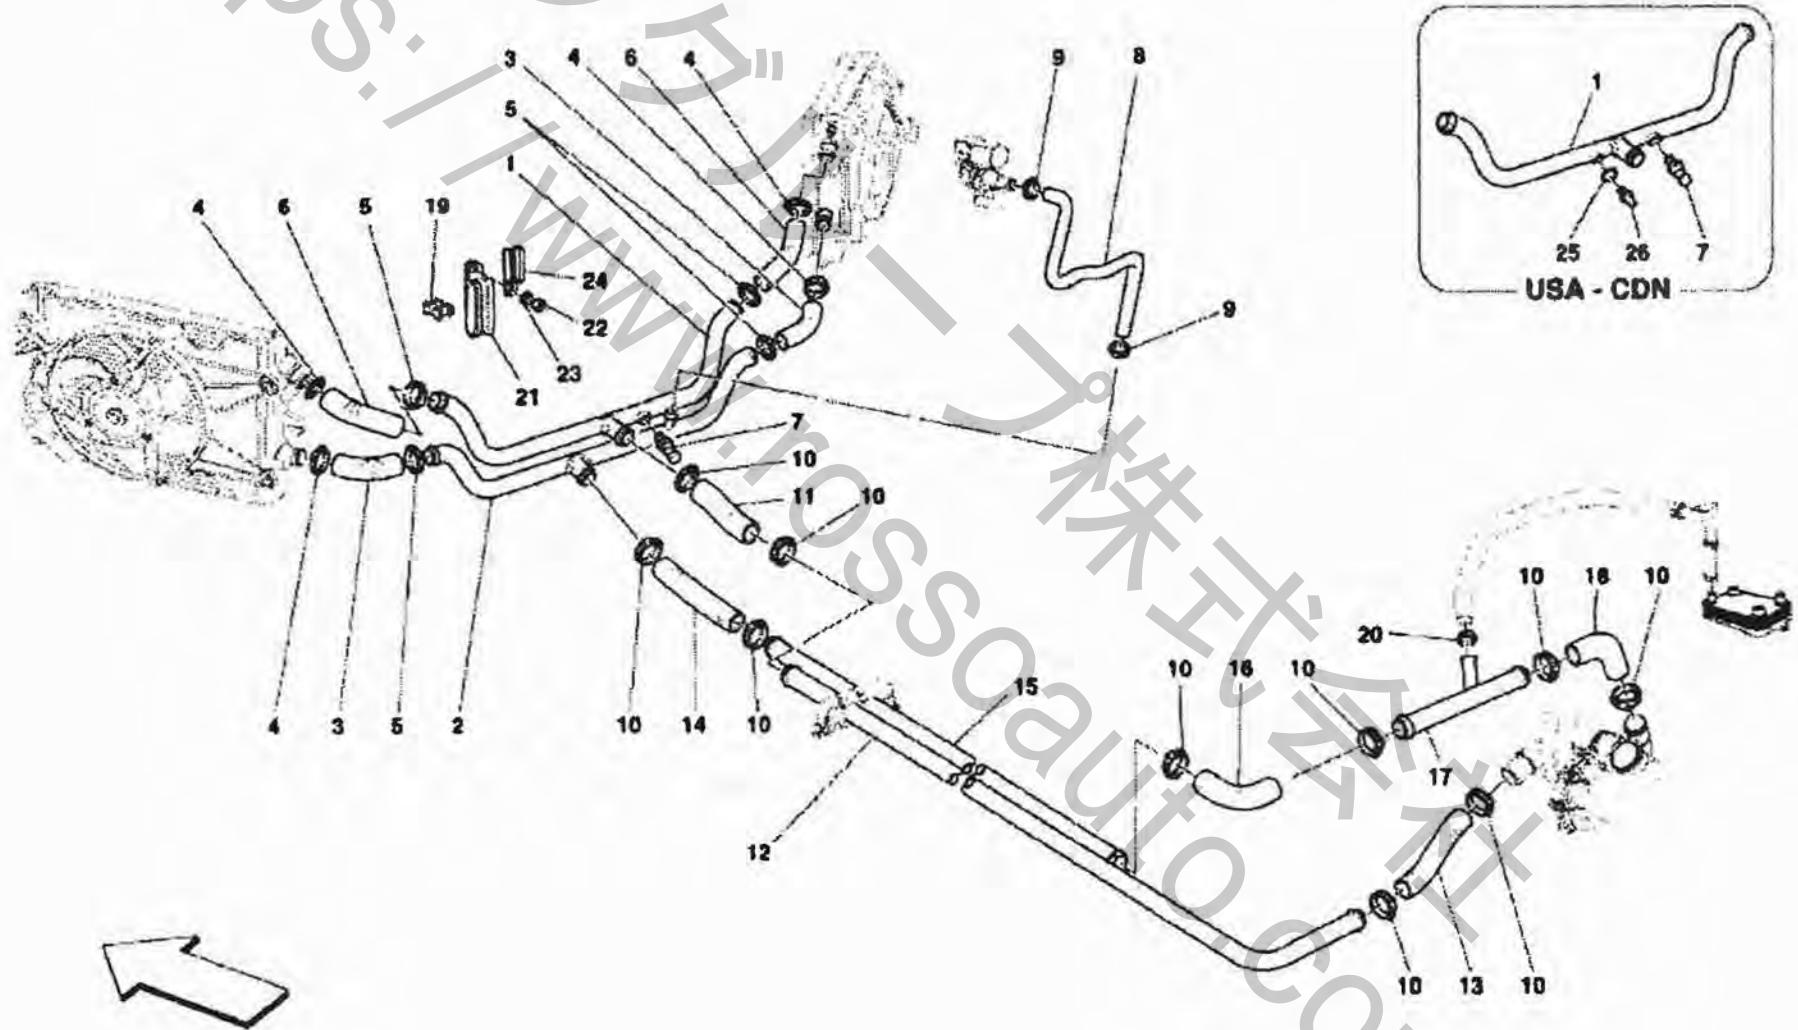

Brand: FERRARI
Car Model: F430 Scuderia

Page: 1
Table:0022 COOLING SYSTEM

Car Model: F430 Scuderia

Table:0022 COOLING SYSTEM

Rif	Part.N	Q.ty	Description
1	217917	1	DELIVERY WATER PIPE -Not for USA and CDN-
-	216372	1	DELIVERY WATER PIPE -Vale per USA e CDN-
2	216373	1	RETURN WATER PIPE
3	238691	2	RUBBER HOSE
4	13001690	4	SCREW COLLAR
5	13000590	4	SCREW COLLAR
6	238695	2	RUBBER HOSE
7	176322	1	TEMPERATURE SWITCH
8	65231800	1	HOSE FROM TGK VALVE TO RETURN PIPE -Not for GD-
-	68641200	1	HOSE FROM TGK VALVE TO RETURN PIPE -Valid for GD-
9	13000390	2	SCREW COLLAR
10	13001690	10	SCREW COLLAR
11	202547	1	DELIVERY RUBBER HOSE
12	206621	1	UNDERFLOOR DELIVERY ALUMINIUM TUBE
13	208338	1	RUBBER HOSE
14	202548	1	RETURN RUBBER HOSE
15	206728	1	UNDERFLOOR RETURN ALUMINIUM TUBE
16	193463	1	RETURN RUBBER HOSE
17	209686	1	ALUMINIUM TUBE -Not as spare part - Replaced by 241611-
-	241611	1	ALUMINIUM TUBE
18	206717	1	RUBBER HOSE
19	183641	2	SPACER
20	214250	1	CLAMP
21	183642	2	BRACKET WITH SHEATH
22	102741	2	NUT
23	10730114	2	WASHER
24	61712500	2	BRACKET WITH SHEATH
25	10298460	1	GASKET -Vale per USA e CDN-
26	180137	1	WATER TEMPERATURE SENSOR -Vale per USA e CDN-