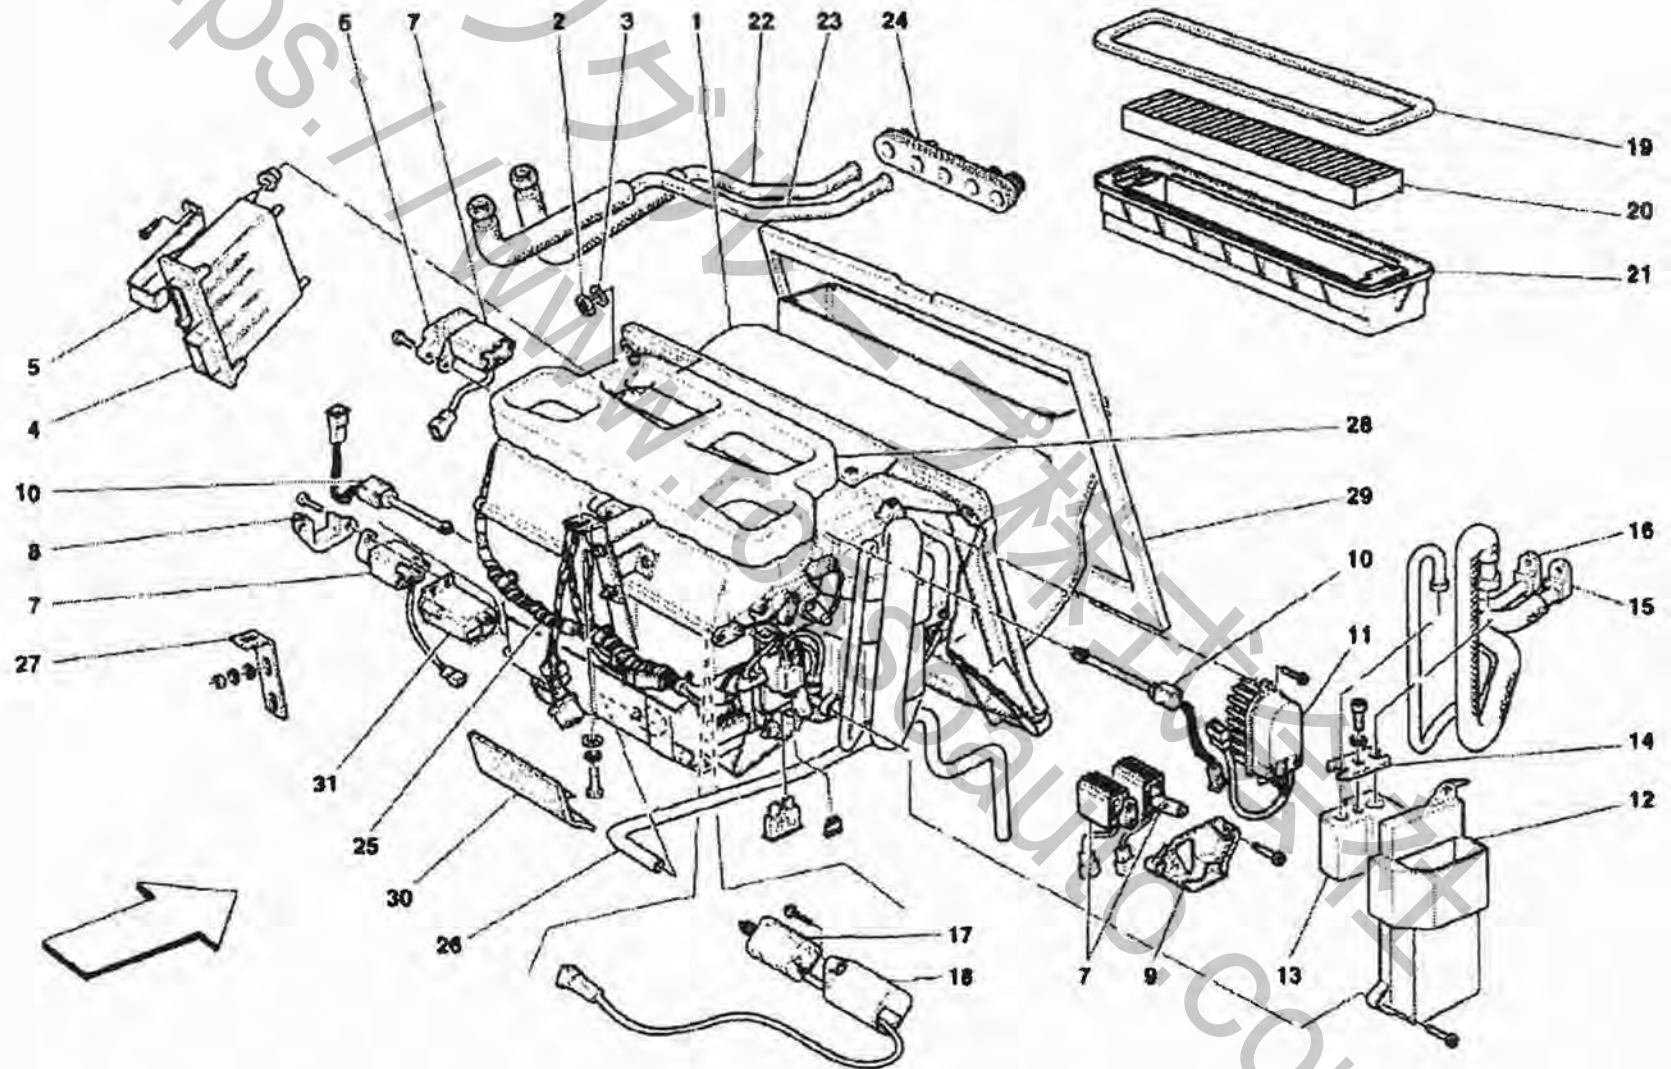

Brand: FERRARI
Car Model: F430 Scuderia

Page: 1
Table:0135 EVAPORATOR UNIT

Car Model: F430 Scuderia

Table:0135 EVAPORATOR UNIT

Rif	Part.N	Q.ty	Description
1	68070600	1	COMPLETE EVAPORATOR SET -Not for GD-
-	68070700	1	COMPLETE EVAPORATOR SET -Valid for GD-
2	147985	4	NUT
3	12646724	4	WASHER
4	204068	1	A.C. ELECTRONIC CONTROL STATION
5	66159300	1	ECU FIXING BRACKET
6	66207600	1	FRONT DOOR ACTUATOR FIXING
7	66207300	4	BULHER ACTUATOR
8	66207400	1	FRONT FLOOR ACTUATOR FIXING
9	66159100	1	DEFROST DOOR ACTUATOR FIXING
10	68154200	2	AIR TEMPERATURE SENSOR
11	65230100	1	ELECTRO-BLOWER REGULATOR
12	66158300	1	EVAPORATOR BATTERY COVER
13	65230300	1	EXPANSION VALVE
14	64281500	1	FLANGE
15	66157900	1	PIPE FROM A/C GROUP
16	65229400	1	PIPE FROM EVAPORATOR
17	64280900	1	RECYCLE ELECTRIC MOTOR
18	66159000	1	ACTUATOR SUPPORT
19	65258600	1	GASKET
20	65384300	1	ANTI-POLLEN FILTER
21	65629700	1	A/C GROUP MOBILE DUCTING
22	65229100	1	WATER ENTRY PIPE -Not for GD-
-	66218700	1	WATER ENTRY PIPE -Valid for GD-
23	65229200	1	WATER OUTLET PIPE -Not for GD-
-	66218800	1	WATER OUTLET PIPE -Valid for GD-
24	65374100	1	PIPES GROMMET
25	65229900	1	A/C GROUP ELECTRIC SYSTEM
26	65230200	1	SLEEVE FOR CONDENSATE VENT
27	66159200	1	EVAPORATOR FIXING BRACKET
28	65930900	1	EVAPORATOR UPPER GASKET
29	66207500	1	A/C GROUP SET OF GASKETS
30	159147	1	RUBBER THICKNESS
31	67014700	1	ACTUATOR SUPPORT