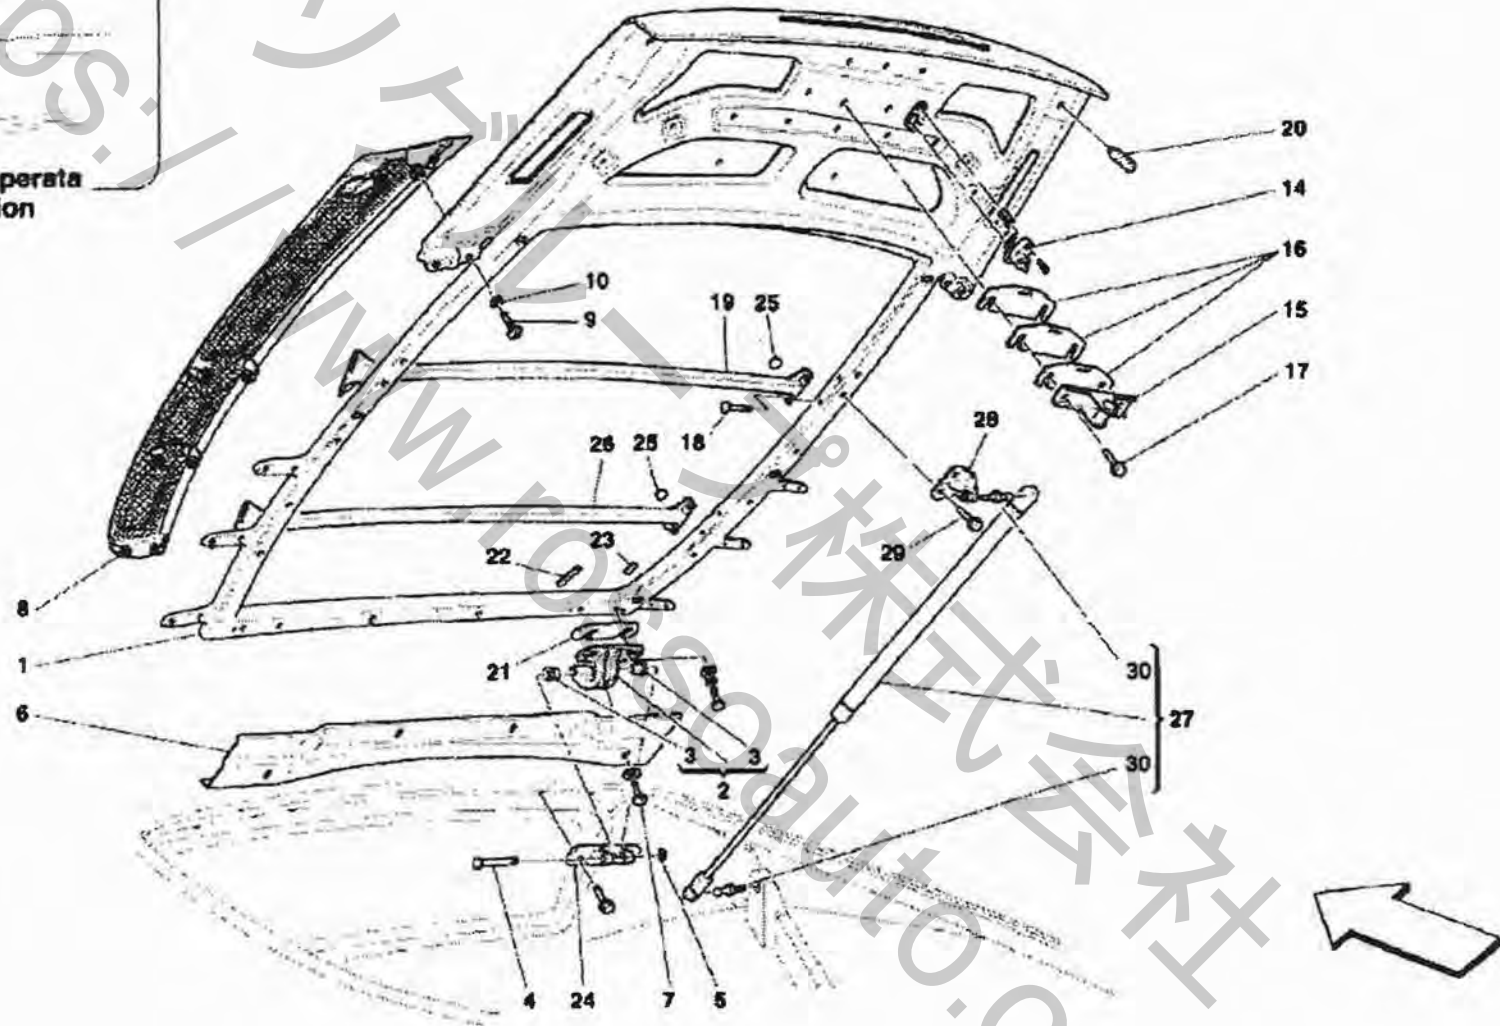

Brand: FERRARI
Car Model: F430 Scuderia

Page: 1
Table:0113 ENGINE BONNET

Car Model: F430 Scuderia

Rif	Part.N	Q.ty	Description
1	69945011	1	SHEETED REAR HOOD BONNET - Standard-
-	80841600	1	SHEETED REAR HOOD BONNET - Carbon version-
2	64877500	1	R.H. MOBILE HINGE
-	64877600	1	L.H. MOBILE HINGE
3	62825300	4	HINGE BUSHING
4	64807100	2	PIN
5	11087974	2	FLEXIBLE RING
6	65398800	1	FRONT HOOD CONTOUR
7	65864100	4	SCREW
8	80363100	1	R.H. GRILL -Black-
-	80363300	1	L.H. GRILL -Black-
9	65864100	16	SCREW
10	12644478	16	WASHER
11	80671300	1	HOOD SUPPORT ROD -Not as spare part-
12	62481000	1	BALL JOINT -Not as spare part-
13	16102314	1	NUT -Not as spare part-
14	143331	1	ADDITIONAL STOP LIGHT MOBILE CONTACT
15	64867900	1	HOOD CLOSING STRIKER
16	65524800	4	ADJUSTING PLATE -Possible fitting-
17	16286027	2	SCREW
18	62940900	8	SCREW
19	80818500	1	REAR FRAME
20	69058800	2	SMALL BLOCK
21	66073100	2	THICKNESS
22	65714600	4	SPACER -Not as spare part- -Replaced by 81130800-
-	81130800	1	SPACER
23	63023300	2	SPACER -Not as spare part- -Replaced by 81130700-
-	81130700	1	SPACER
24	64806700	1	R.H. FIXED HINGE
-	64806800	1	L.H. FIXED HINGE
25	67509400	6	RUBBER
26	80818600	1	FRONT FRAME

Table:0113 ENGINE BONNET

Rif	Part.N	Q.ty	Description
27	65855000	2	GAS SPRING
28	65526300	2	BRACKET
29	16286024	4	SCREW
30	65939900	2	PIN