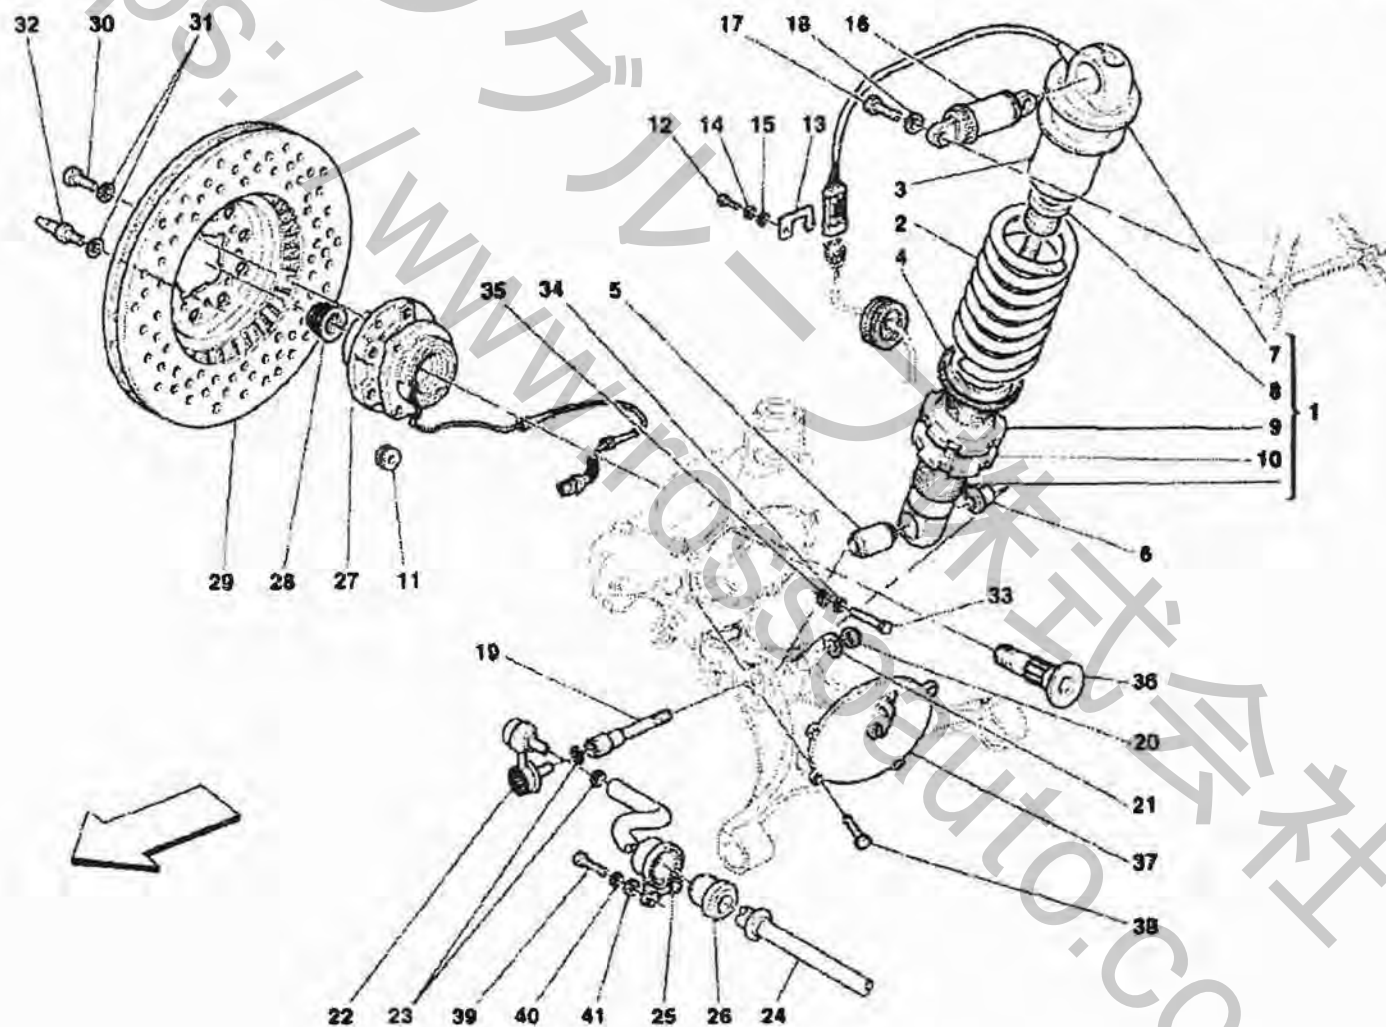

Brand: FERRARI
Car Model: F430 Scuderia

Page: 1
Table:0043 FRONT SUSPENSION - SHOCK
ABSORBER AND BRAKE DISC

Car Model: F430 Scuderia

Table:0043 FRONT SUSPENSION - SHOCK ABSORBER AND BRAKE DISC

Rif	Part.N	Q.ty	Description
1	238961	2	FRONT SHOCK ABSORBER
2	229640	2	SPRING
3	177688	2	UPPER SPACER
4	169684	2	LOWER SPACER
5	157630	2	BALL JOINT
6	193492	2	SPACER
7	174727	2	SPRING RETAINING UPPER SPACER
8	174728	2	SHOCK ABSORBER PAD
9	174725	2	SPACER
10	174726	2	RING NUT
11	10460287	2	RUBBER RING
12	10902024	2	SCREW
13	182606	2	CLIP
14	127494	2	WASHER
15	12643724	2	WASHER
16	212948	2	SILENTBLOCK
17	11306934	4	SCREW
18	160092	4	WASHER
19	204977	2	SCREW
20	14058721	2	NUT
21	155002	2	WASHER
22	162620	1	R.H. BALL TIE ROD
-	162619	1	L.H. BALL TIE ROD
23	160092	4	WASHER
24	229632	1	FRONT ANTI-ROLL BAR
25	203607	2	ANTI-ROLL BAR SUPPORT
26	231882	2	BAR BUFFER
27	194134	2	HUB COMPLETE BEARING
28	209184	2	NUT
29	240546	2	FRONT BRAKE DISC -Replace together-
30	16043424	2	SCREW
31	127496	4	WASHER
32	104370	2	BRAKE DISC FIXING SCREW
33	180591	8	SCREW
34	160092	8	WASHER

Rif	Part.N	Q.ty	Description
35	10732414	8	WASHER
36	180542	2	BEARING FIXING PIN
37	196939	1	R.H. STEERING KNUCKLE COVER
-	196940	1	L.H. STEERING KNUCKLE COVER
38	11625724	8	SCREW
39	16043424	4	SCREW
40	178341	4	WASHER
41	12638524	4	WASHER