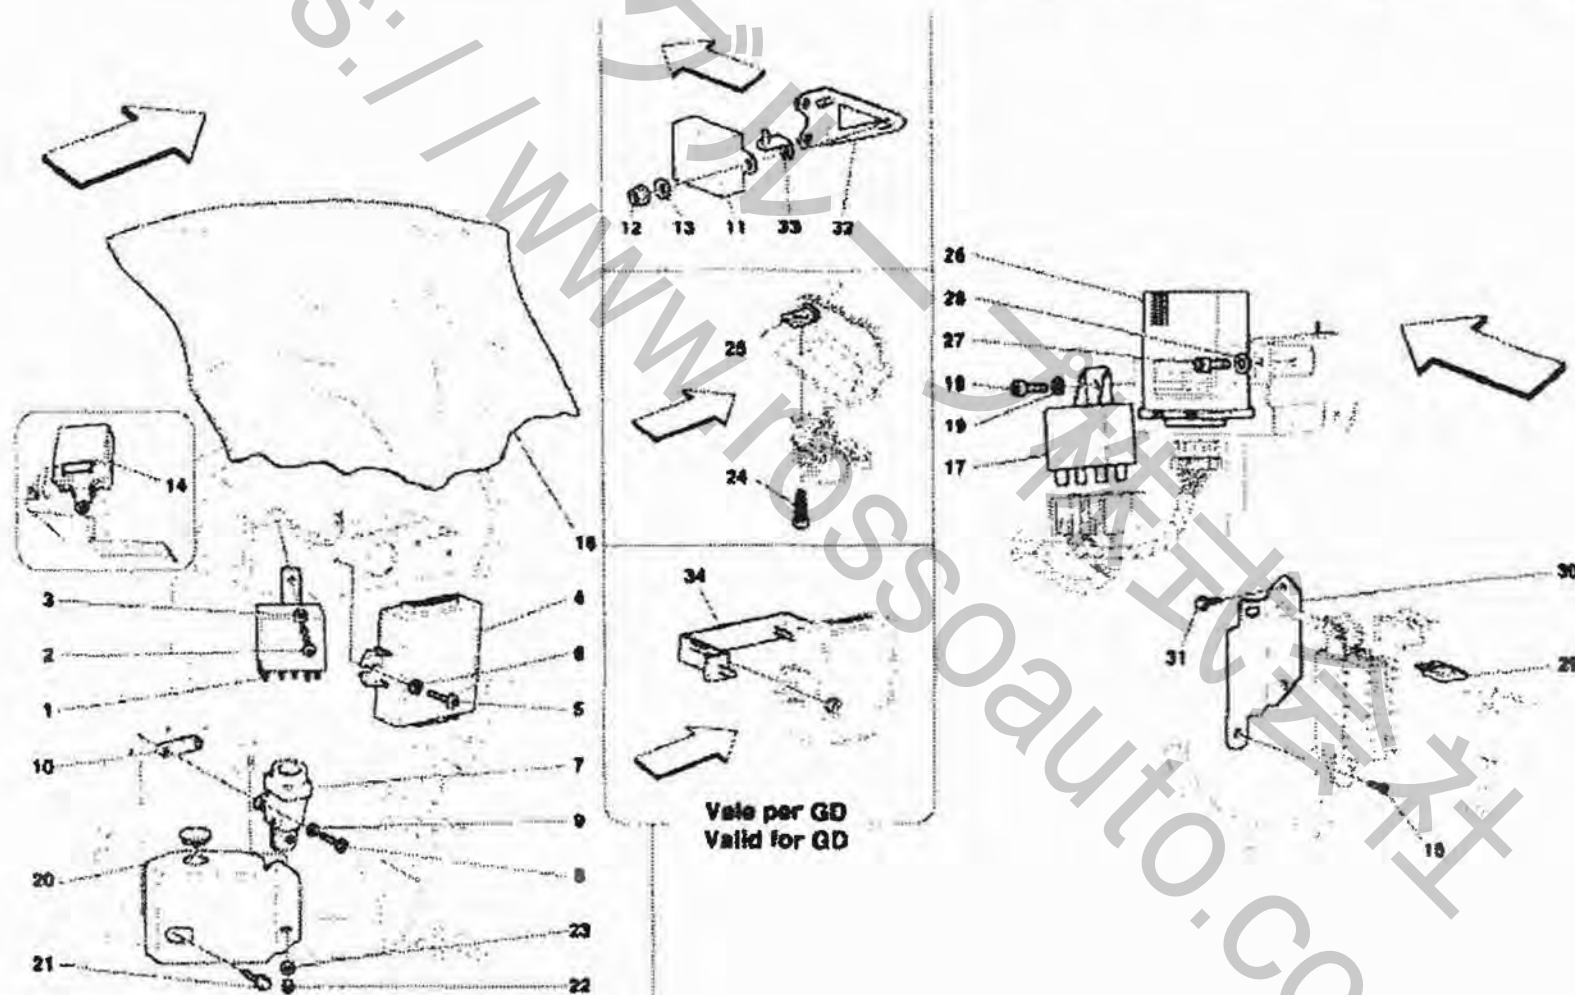

Brand: FERRARI
Car Model: F430 Scuderia

Page: 1
Table:0131 FRONT PASSENGERS
COMPARTMENT CONTROL STATIONS

Car Model: F430 Scuderia

Table:0131 FRONT PASSENGERS COMPARTMENT CONTROL SYSTEMS

Rif	Part.N	Q.ty	Description
1	184391	1	LOCK/UNLOCK DOORS MODULE
2	14304324	1	SCREW
3	12637824	1	WASHER
4	234698	1	GLASS LIFTING ELECTRONIC CONTROL STATION -Not for Korea-
-	213576	1	GLASS LIFTING ELECTRONIC CONTROL STATION -Valid for Korea-
5	14304324	2	SCREW
6	12637824	2	WASHER
7	163675	1	INERTIAL SWITCH
8	168133	2	SCREW
9	12637824	2	WASHER
10	65549800	1	SPACER
11	239273	1	SHOCK ABSORBERS ELECTRONIC CONTROL STATION -Not as spare part - Replaced by 242557-
-	242557	1	SHOCK ABSORBERS ELECTRONIC CONTROL STATION -Valid till Ass. Nr. 75249-
-	244466	1	SHOCK ABSORBERS ELECTRONIC CONTROL STATION -Valid from Ass. Nr. 75250-
12	169180	2	NUT
13	12638177	2	WASHER
14	224420	1	TIMER
15	13272077	1	SCREW
16	66215200	2	WATER PROTECTION CLOTH
17	180199	1	WINDSHIELD WIPER INTERMITTER
18	14304324	2	SCREW
19	12637824	2	WASHER
20	80669400	1	SHIELD
21	16296924	1	SCREW
22	102948	1	NUT
23	14496424	1	WASHER
24	15688170	2	SCREW
25	40136707	2	CLIP
26	205713	1	DIRECTION-EMERGENCY LIGHT RELAY
27	14304324	2	SCREW

Rif	Part.N	Q.ty	Description
28	12637824	2	WASHER
29	169438	1	FUSE 20 A.
-	170093	2	FUSE 30 A.
-	166835	2	FUSE 40 A.
-	170061	3	FUSE 50 A.
-	172871	2	FUSE 60 A.
30	68266300	1	BRACKET
31	10902124	2	SCREW
32	80494100	1	BRACKET
33	68613300	1	BRACKET
34	69775700	1	BRACKET -Valid for GD-