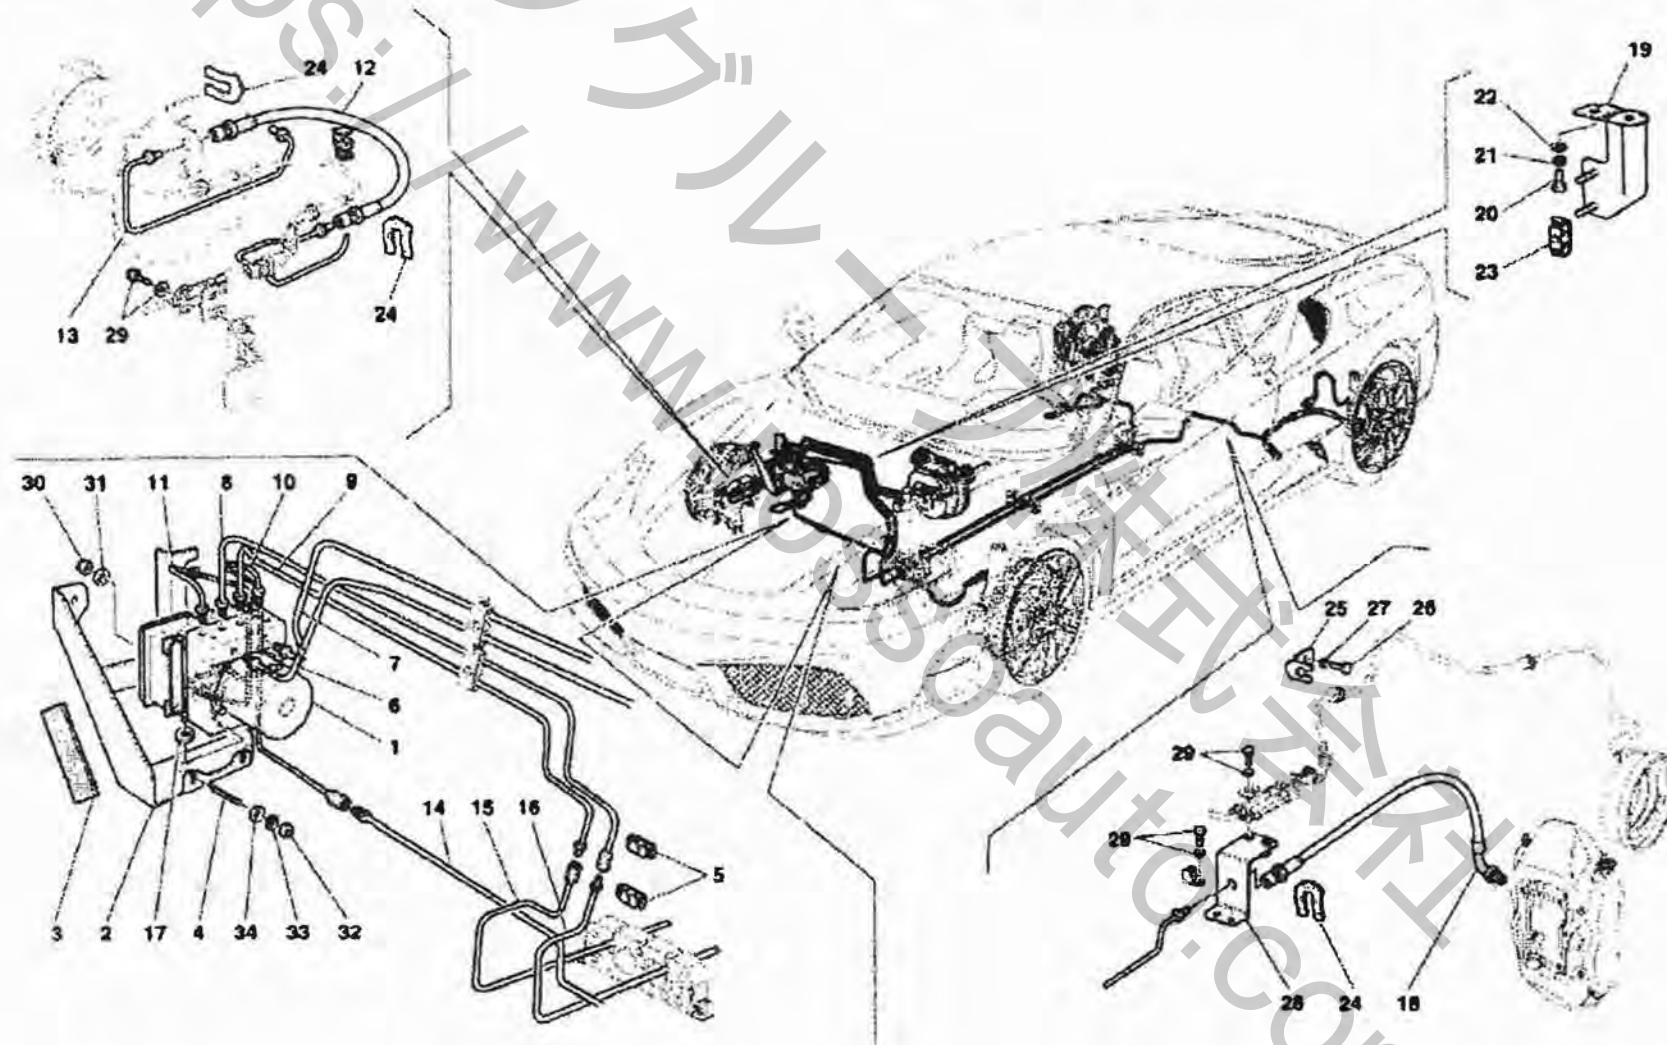

Brand: FERRARI
Car Model: F430 Scuderia

Page: 1
Table:0036 BRAKE SYSTEM - Not for GD -

Car Model: F430 Scuderia

Table:0036 BRAKE SYSTEM - Not for GD -

Rif	Part.N	Q.ty	Description
1	226683	1	ABS/ASR HYDRAULIC/ELECTRONIC CONTROL STATION
2	228956	1	CONTROL STATION SUPPORTING BRACKET
3	197149	1	ANTI-VIBRATIONS
4	13516524	2	STUD
5	169476	4	CLIP
6	226686	1	BRAKE PIPE FROM FRONT PUMP TO CONTROL STATION
7	226685	1	BRAKE PIPE FROM REAR PUMP TO CONTROL STATION
8	226687	1	PIPE FROM CONTROL STATION TO L.H. INTERMEDIATE PIPE
9	226688	1	PIPE FROM CONTROL STATION TO R.H. INTERMEDIATE PIPE
10	226689	1	PIPE FROM CONTROL STATION TO INTERMEDIATE PIPE
11	226690	1	PIPE FROM CONTROL STATION TO R.H. FRONT BRAKE PIPE
12	116373	2	FRONT HOSE
13	200324	1	PIPE TO R.H. FRONT BRAKE
-	200325	1	PIPE TO L.H. FRONT BRAKE
14	205295	1	INTERMEDIATE PIPE
15	205093	1	PIPE TO R.H. REAR HOSE
16	205094	1	PIPE TO L.H. REAR HOSE
17	202555	1	RESILIENT BUSHING
18	118100	2	HOSE
19	207278	1	BRAKES PIPES FIXING BRACKET
20	10902424	2	SCREW
21	127494	2	WASHER
22	12644424	2	WASHER
23	169476	2	CLIP
24	116374	8	CLIP
25	178938	2	SUPPORT FOR CABLE
26	10902024	2	SCREW