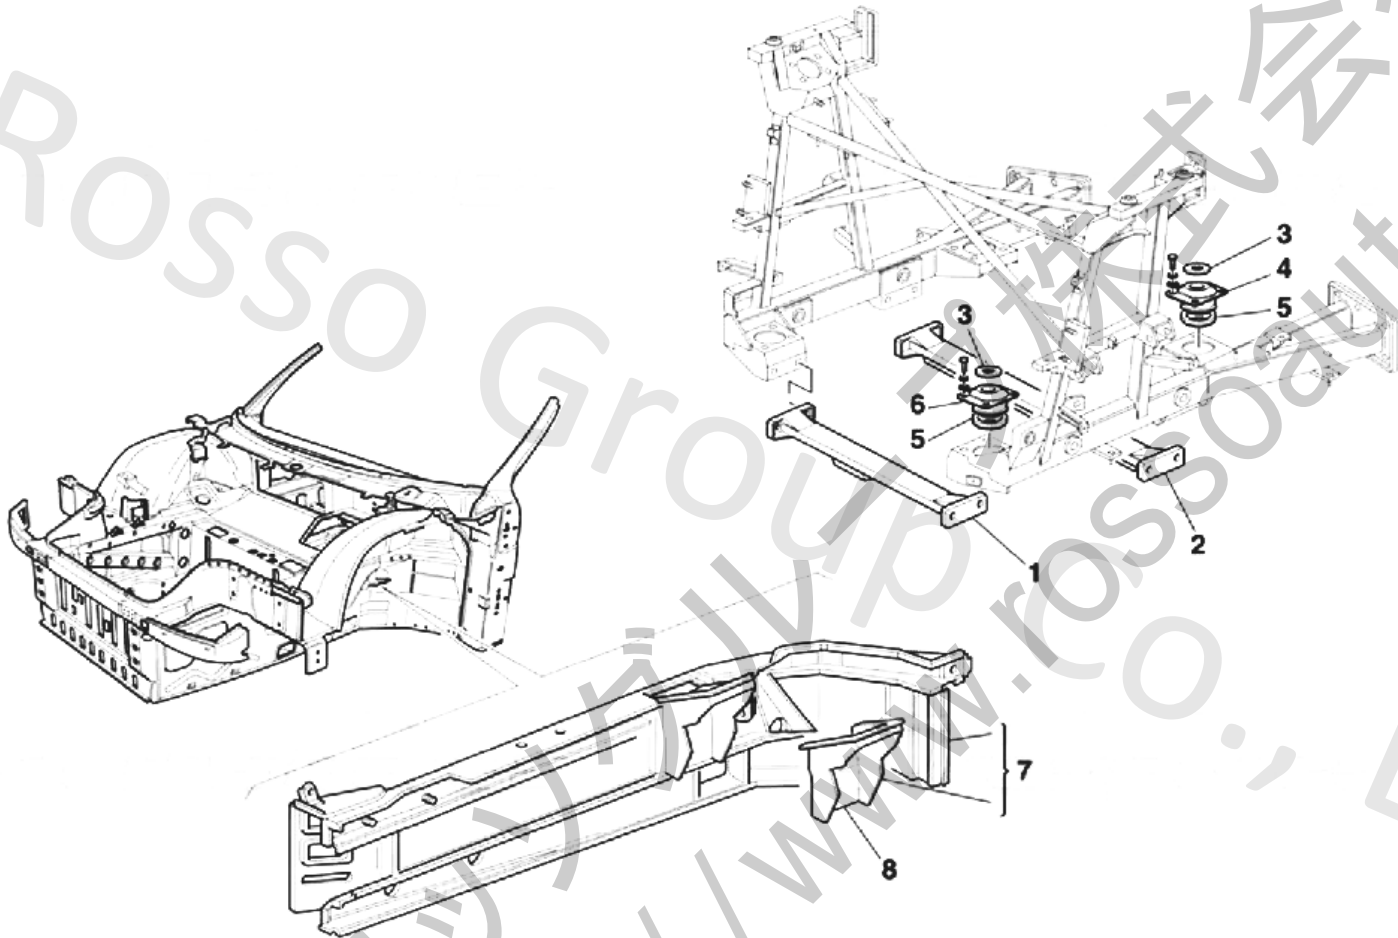

001 Engine Supports -Chassis..

## 001 Engine Supports -Chassis..

No.	Part No.	Name	Qty
0	65128700	COMPLETE RIGHT SIDE FOR LH DRIVE	1
0	65128900	COMPLETE RIGHT SIDE FOR RH DRIVE	1
0	65129000	COMPLETE LEFT SIDE FOR RH DRIVE	1
1	65095200	REAR CROSS MEMBER	1
2	65095100	FRONT CROSS MEMBER	1
3	132268	PLATE	4
4	168358	ENGINE MOUNT	2
5	170188	SPACER	4
6	159423	SUPPORT MOUNT	2
8	65128400	RIGHT SHOCK ABSORBER SUPPORT	1
8	65128500	LEFT SHOCK ABSORBER SUPPORT	1