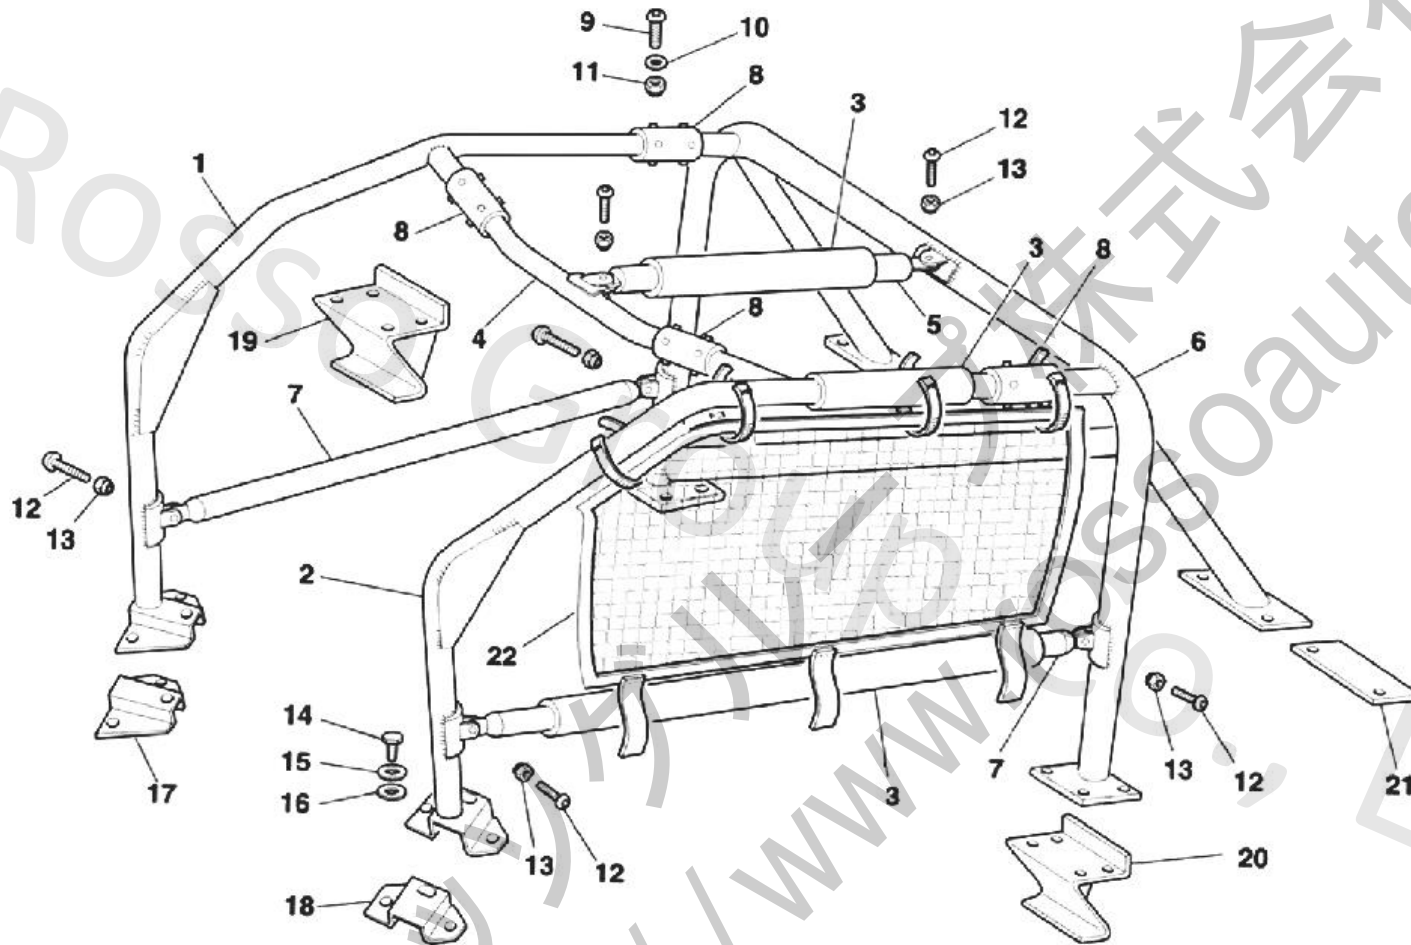

003 Roll Bar

003 Roll Bar

No.	Part No.	Name	Qty
1	-	RH CROSS MEMBER	1
1	62968900	LH STEERING ROLL BAR ASSEMBLY (WITHOUT BRACKETS)	1
1	62975300	RH STEERING ROLL BAR ASSEMBLY (WITHOUT BRACKETS)	1
2	-	LH CROSS MEMBER	1
3	64762400	RUBBER PROTECTION PIPE	1
4	-	FRONT CROSS MEMBER	1
5	-	TOP CROSS MEMBER	1
6	-	MAIN FRAME RIB FOR LH DRIVE	1
6	-	MAIN FRAME RIB FOR RH DRIVE	1
7	62974600	DOOR CROSS MEMBER SET	1
8	-	SLEEVE	4
9	-	SCREW	16
10	13550301	WASHER (PARTS SUPPLIED ON REQUEST ONLY WITH 62968900 AND 62975300 ASS. NO.)	16
11	-	NUT	16
12	-	SCREW	6
13	-	NUT	6
14	14306324	SCREW (PARTS SUPPLIED ON REQUEST ONLY WITH 62968900 AND 62975300 ASS. NO.)	18
15	11198074	WASHER (PARTS SUPPLIED ON REQUEST ONLY WITH 62968900 AND 62975300 ASS. NO.)	18
16	13550301	WASHER (PARTS SUPPLIED ON REQUEST ONLY WITH 62968900 AND 62975300 ASS. NO.)	18
16	62965200	ROLL BAR FIXING PLATES ASSEMBLY	1
17	-	RH REINFORCED PLATE	1
18	-	LH REINFORCED PLATE	1
19	-	RH FRAME REINFORCED HOUSING	1
20	-	LH FRAME REINFORCED HOUSING	1
21	-	REINFORCED PLATE	2
22	170908	DRIVER'S PROTECTING WIRE NET	1