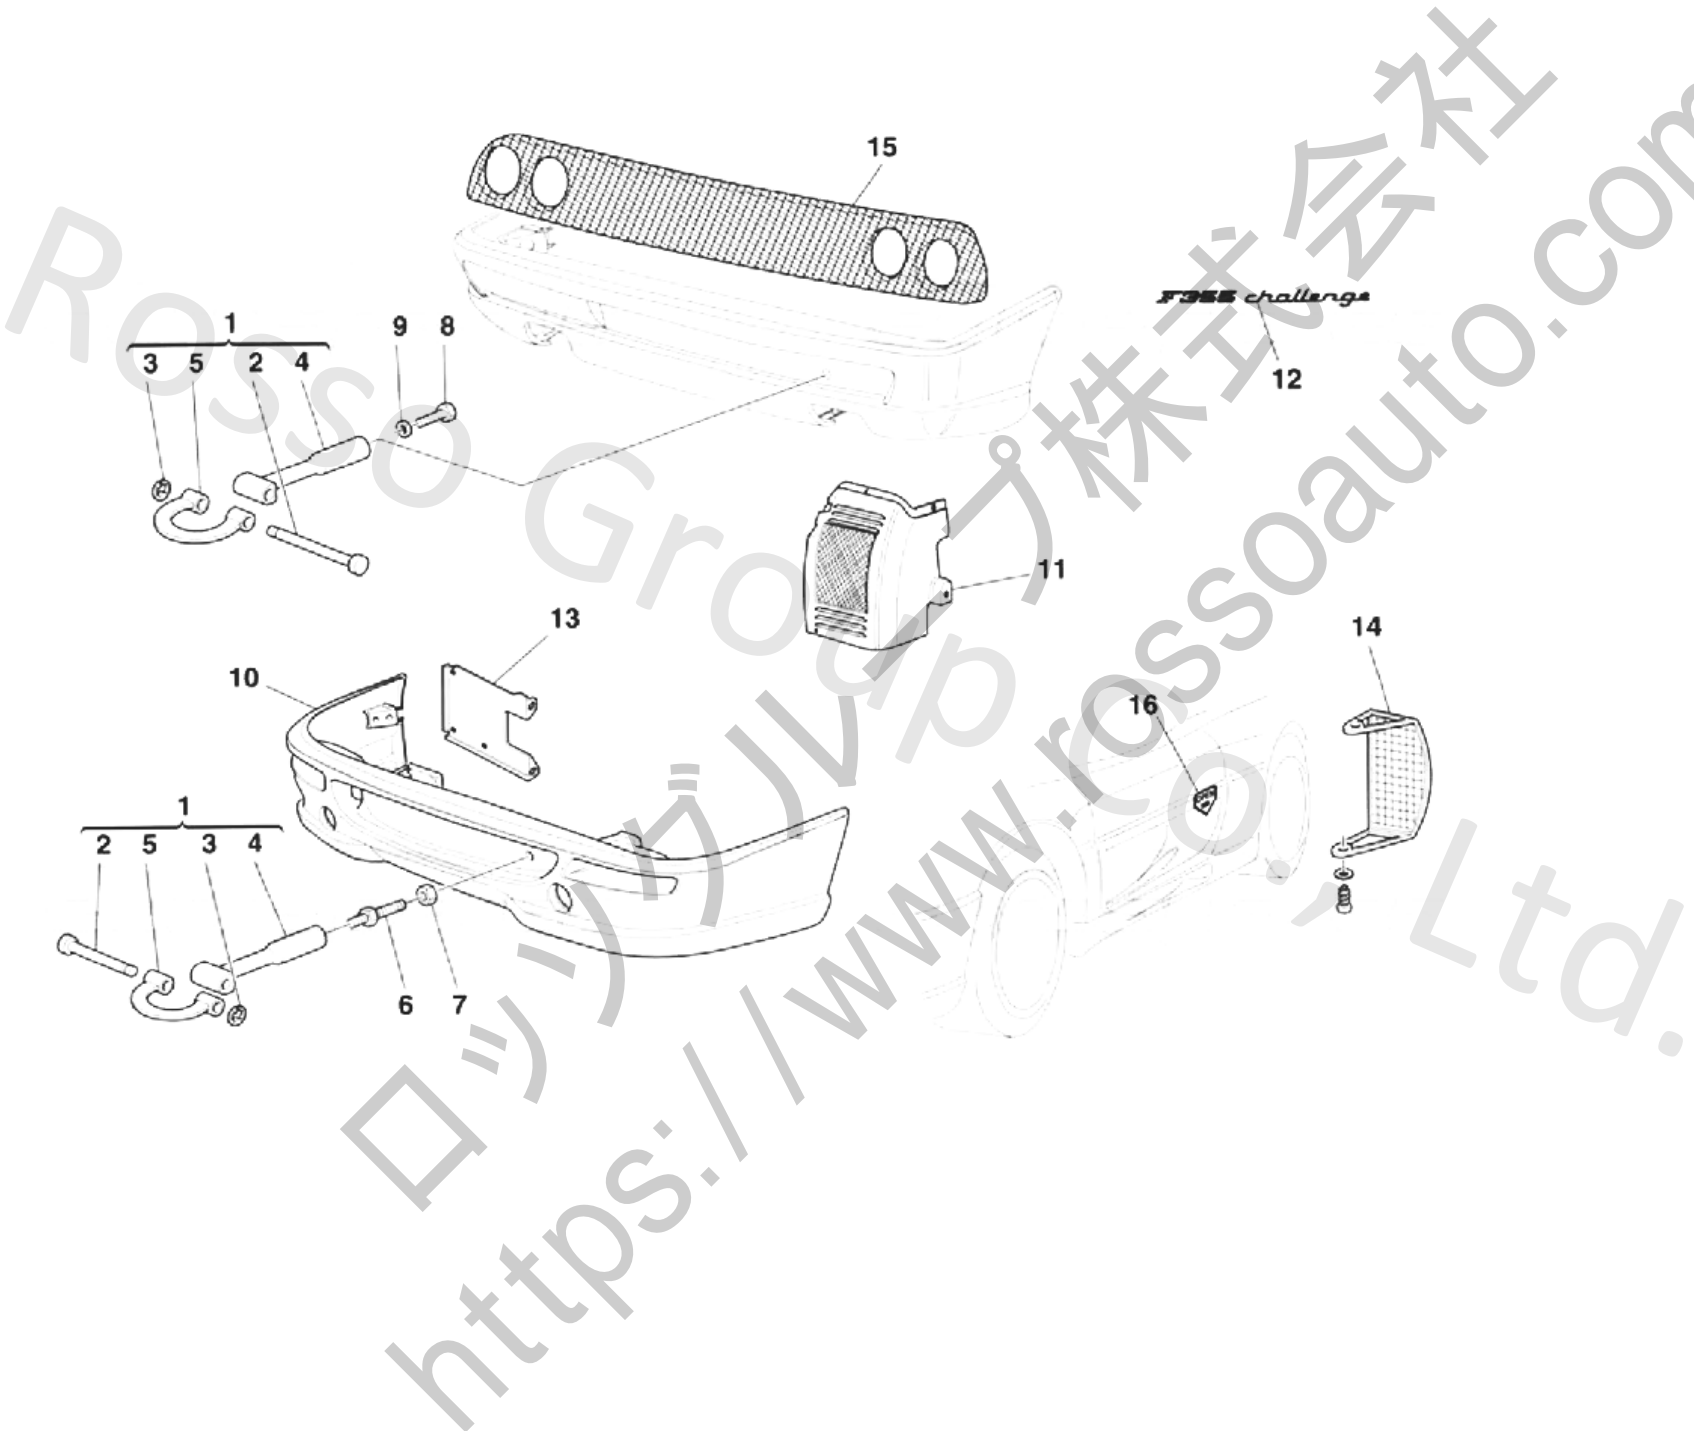

004 Body External Elements

004 Body External Elements

No.	Part No.	Name	Qty
1	164768	TOW HOOK ASSEMBLY	2
2	-	PIN	2
3	-	SEEGER RING	2
4	-	EXTENSION	2
5	-	RING	2
6	164775	ADAPTER	1
7	166992	NUT	1
8	14331224	SCREW	1
9	14499601	WASHER	1
10	62977300	FRONT BUMPER	1
11	62978500	RH REAR GRAVEL GUARD	1
11	62978600	LH REAR GRAVEL GUARD	1
12	64694900	F355 CHALLENGE BADGE	1
13	64242900	RH LOWER FRONT GRAVEL GUARD	1
14	170904	LH DOOR GRID	1
14	170906	RH DOOR GRID	1
15	65511400	REAR GRILL	1
16	170900	STICKER FOR DOOR OPENING HANDLE POSITION	2
17	95991061	1996 F355 CHALLENGE MANUAL	1