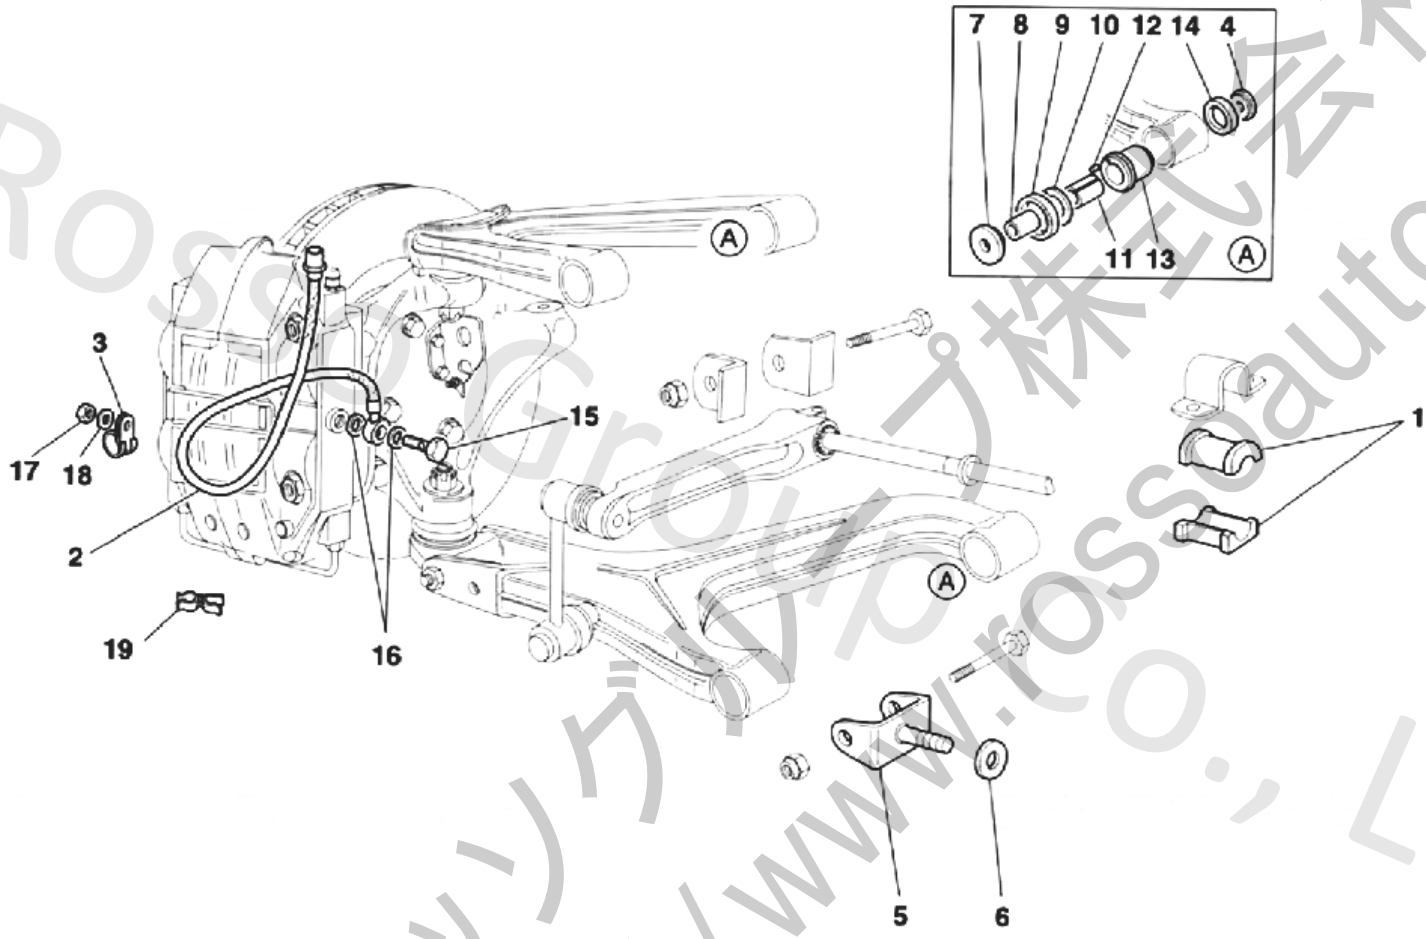

011 Front Suspension & Brake..

## 011 Front Suspension &amp; Brake..

No.	Part No.	Name	Qty
1	153179	BUMPER	2
2	166014	BRAKE PIPE	2
3	10440990	CLAMP	2
4	149564	SMALL THRUST WASHER	8
5	164755	FORK	4
6	163325	SPACER	2
7	149746	BIG THRUST WASHER	8
8	150379	INNER SPACER	8
9	148729	BIG DUST SEAL	8
10	101009	THRUST WASHER	8
11	101010	INNER BUSH	8
12	100796	DOWEL	8
13	149563	UPPER OUTSIDE BUSH	8
14	148599	SMALL DUST SEAL	8
15	169829	SCREW	2
16	10260160	WASHER	4
17	12574211	NUT	2
18	14496401	WASHER	2
19	124551	SPRING CLAMP	4